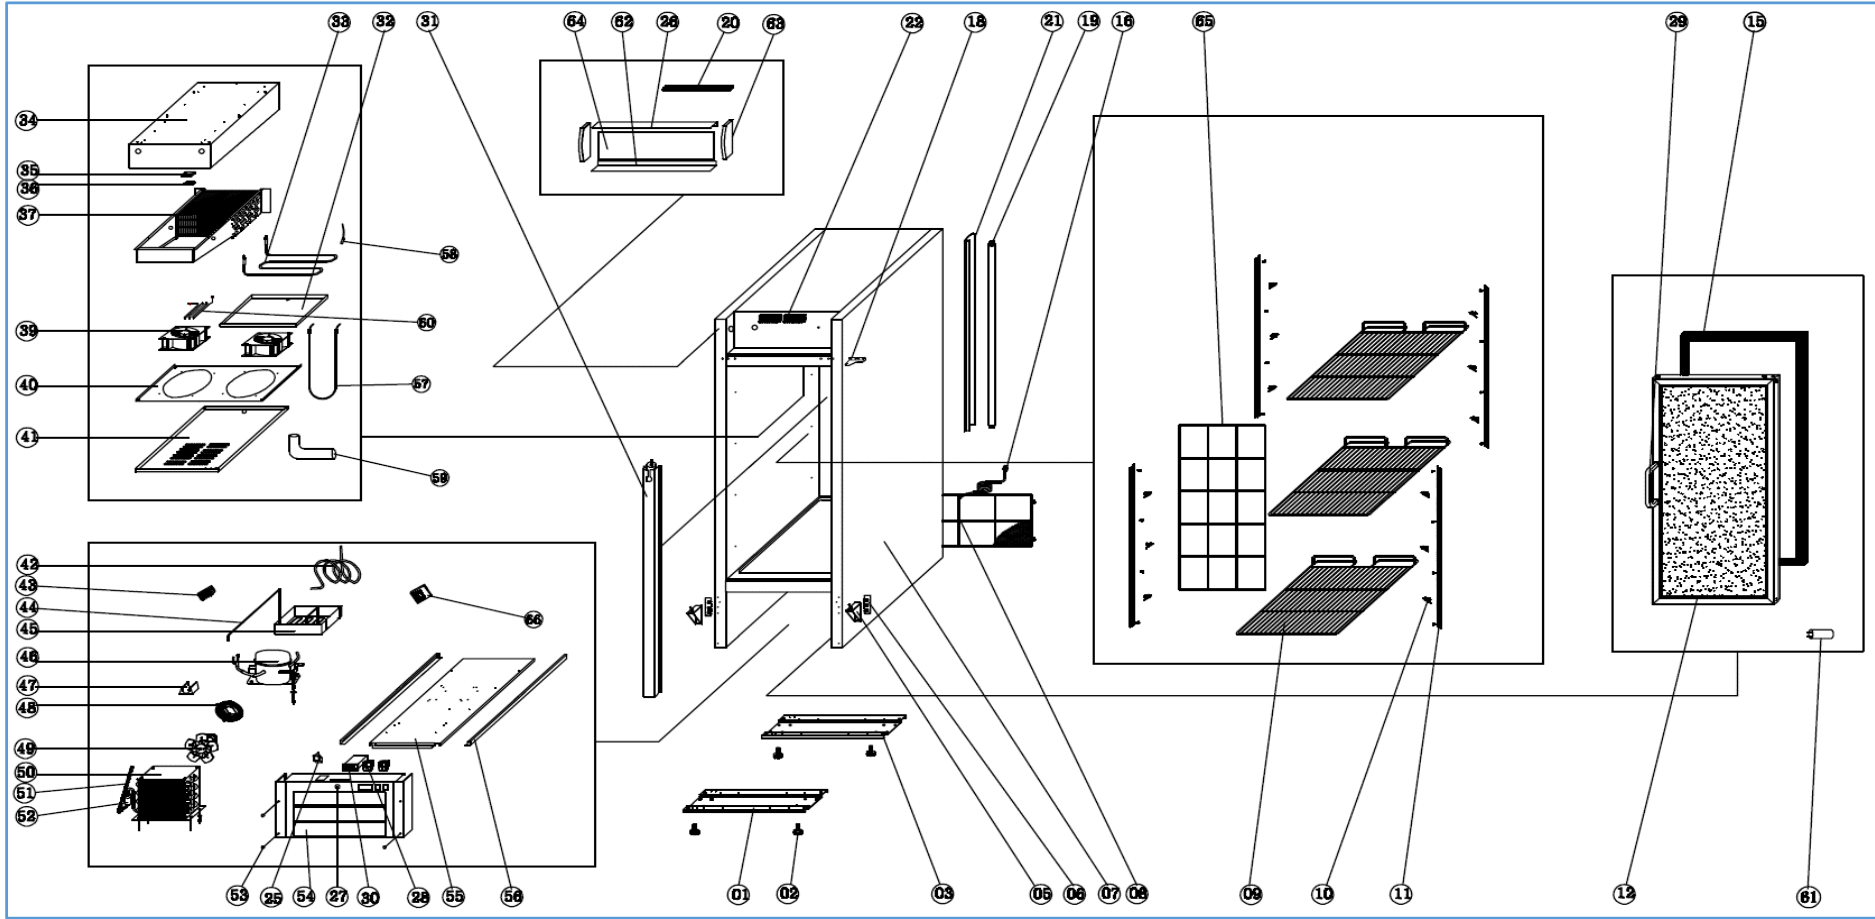

## Onderdelenlijst 7450.0156

POS:	Art.No.:	Omschrijving:	Aantal:
1		FRONT SUPPORT OF UNIT BOARD	1PC
2		FEET	4PCS
3		BACK SUPPORT OF UNIT BOARD	1PC
4	9338.1501	DOOR HINGE /DOWN	1PAIR
5	9338.1510	DOOR HINGE /DOWN	1PAIR
6		WASHER OF DOWN HINGE	2PCS
7		BODY	1PC
8		UNIT ROOM COVER	1PC
9		SHELF	3PCS
10	9338.0950	K SHAPE CLIP	12PCS
11		SHELF SUPPORT	4PCS
12		DOOR	1PC
15	9338.1505	GASKET	1PC
16		PLUG	1PC
18	9338.1506	DOOR HINGE UP	1PC
19		LAMP	1PC
20	9338.1508	LAMP	1PC
21		LAMP COVER	1PC
22		CABLE CONNECTOR	2PCS
25	9338.0170	DOOR SWITCH	1PC
26		TOP LAMP TOP SUPPORT	1PC
27	9338.0300	LOCK	1PC
28	9108.0244	MAIN SWITCH	2PCS
29		HANDLE	1PC
30	9390.1905	THERMOSTAT	1PC
31		SUCTION PIPE COVER	1PC
32		EVAPORATOR WATER PAN	1PC
33	9338.1503	DEFROST HEATING ELEMENT	1PC
34		FIXED BOARD OF EVAPORATOR	1PC
35	9338.1502	PROBE PADDING	1PC
36		SENSOR FIXED CLIP	1PC
37	9338.1504	EVAPORATOR	1PC
39	9999.0136	CIRCLE FAN	1PC
40		CIRCLE FAN SUPPORT	1PC
41		CIRCLE FAN COVER	1PC
42		SUCTION PIPE	1PC
43		CABLE CONNECTOR	1PC
44		EVAPORATE PIPE	1PC
45		WATER BOX	1PC
46	9338.0320	COMPRESSOR	1PC
47		DRIER SUPPORT	1PC
48		BASKETC GUARD GRILLS	1PC
49	9390.0130	CONDENSER FAN	1PC
50	9338.1030	CONDENSER	1PC
51		CAPILLARY	1PC
52	9338.1980	FILTER DRIER	1PC
53		PLASTIC CAP	4PCS

## Onderdelenlijst 7450.0156

POS:	Art.No.:	Omschrijving:	Aantal:
54		FRONT PANEL	1PC
55		UNIT BOARD	1PC
56		GUIDE OF UNIT BOARD	1PAIR
57		WATER PIPE HEATER	1PC
58	9338.1460	PROTECTOR FOR HEATING ELEMENT	1PC
59	9338.1570	WATER PIPE	1PC
60		WATER PAN HEATER	1PC
61		CAPACITANCE FOR DOOR	1PC
62		TOP LAMP BOTTOM SUPPORT	1PC
63		TOP LAMP SIDE SUPPORT	2PCS
64		TOP LAMP COVER	1PC
65		BACK GRIDS	1PC
66	9338.1812	TRANSFORMER FOR LAMP	1PC