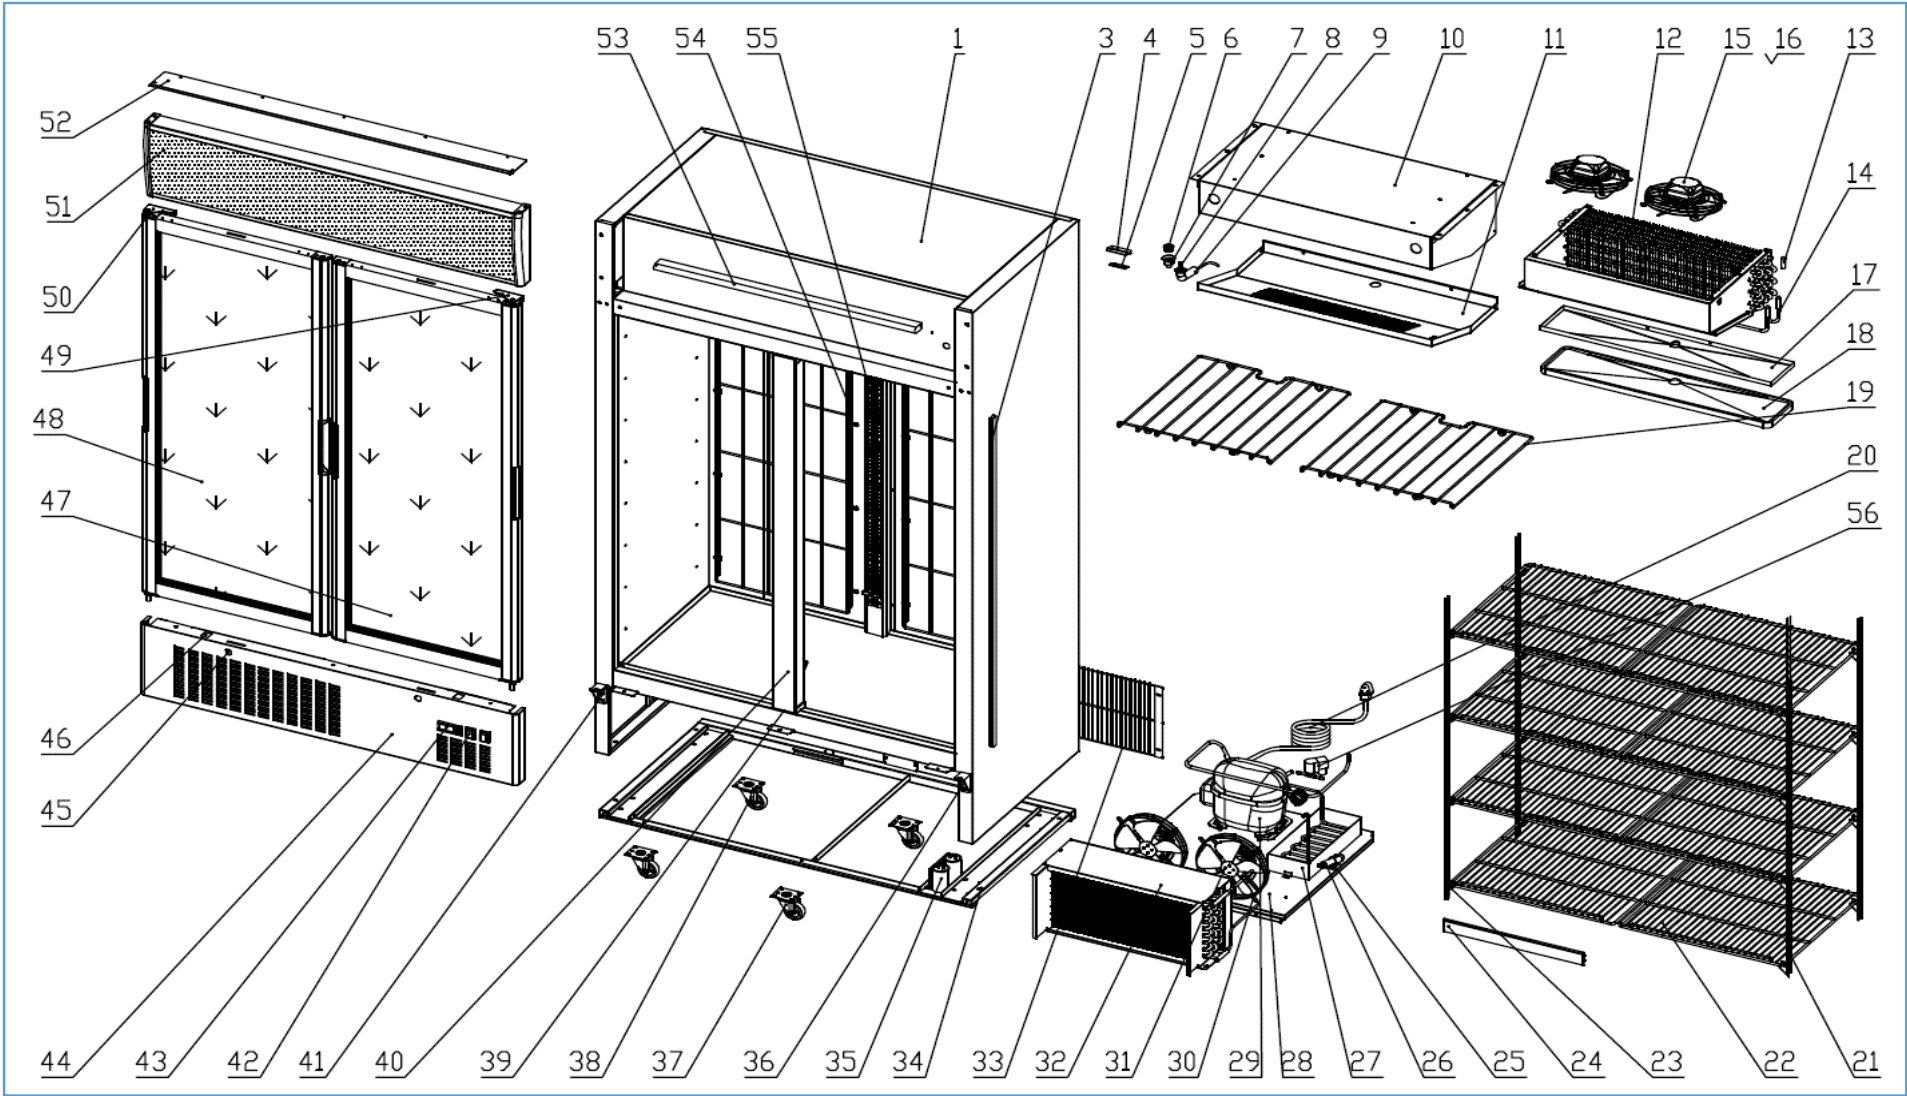

7450.0145

Onderdelen informatie

Erzatzteil information

Spare part information

Information de pièces

Onderdelenlijst 7450.0145

POS:	Art.No.:	Omschrijving:	Aantal:
1		BODY	1PC
2			
3	9338.2020	LED LAMP	2PCS
4	9338.1502	PROBE PADDING	1PC
5		SENSOR FIXED CLIP	1PC
6	9338.2100	DRAIN PIPE(B EXT)	1PC
7	9338.2100	DRAIN PIPE(A INT)	1PC
8	9338.2130	DRAIN HEATER	1PC
9	9338.1570	WATER PIPE	1PC
10		EVAPORATOR SUPPORT FIXER	1PC
11		CIRCLE FAN COVER	1PC
12	9338.2102	EVAPORATOR	1PC
13	9338.2105	PROTECTOR FOR HEATING ELEMENT	1PC
14		DEFROST HEATING ELEMENT	1PC
15	9390.0130	CIRCLE FAN	1PC
16		WALL RING	1PC
17		EVAPORATOR WATER BOX	1PC
18		KEEP WARM FOAM	1PC
19		TOP LIMIT	1PC
20		PLUG	1PC
21		SHELF SUPPORT	4PCS
22		SHELF	8PCS
23	9338.0950	K SHAPE CLIP	32PCS
24		PRICE LABEL SUPPORT	8PCS
25		FILITER DRIER SUPPORT	1PC
26		FILITER DRIER	1PC
27		WATER BOX	1PC
28		UNIT BOARD	1PC
29	9390.2330	Compressor	1PC
30		BASKET GUARD GRILLS	1PC
31	9390.0130	CONDENSER FAN	1PCS
32		CONDENSER	1PC
33		UNITE ROOM GRILLS	1PC
34		BODY SUPPORT	1PC
35		25uf	2PCS
36	9338.2120	DOOR HINGE /RIGHT	1PC
37		CASTER WITH BRAKE	2PCS
38		CASTER WITHOUT BRAKE	2PCS
39		MIDDLE BRIDGE SUPPORT	2PCS
40		MIDDLE BRIDGE	1PC
41	9338.2116	DOOR HINGE /LEFT	1PC
42	9108.0244	SWITCH	2PCS
43	9338.1350	THERMOSTAT	1PC
44		FRONT PANEL	1PC
45	9338.0300	LOCK	2PCS
46	9338.0170	DOOR SWITH	1PC
47		RIGHT DOOR	1PC

Onderdelenlijst 7450.0145

POS:	Art.No.:	Omschrijving:	Aantal:
48		LEFT DOOR	1PC
49	9338.2110	RIGHT UP HINGE	1PC
50		LEFT UP HINGE	1PC
51		LAMP BOX	1PC
52		LAMP BOX LIMIT	1PC
53		LAMP	1PC
54		BACK LIMIT	2PCS
55		WATER PIPE COVER BOARD	1PC
56		SOLENOID VALVE	1PC