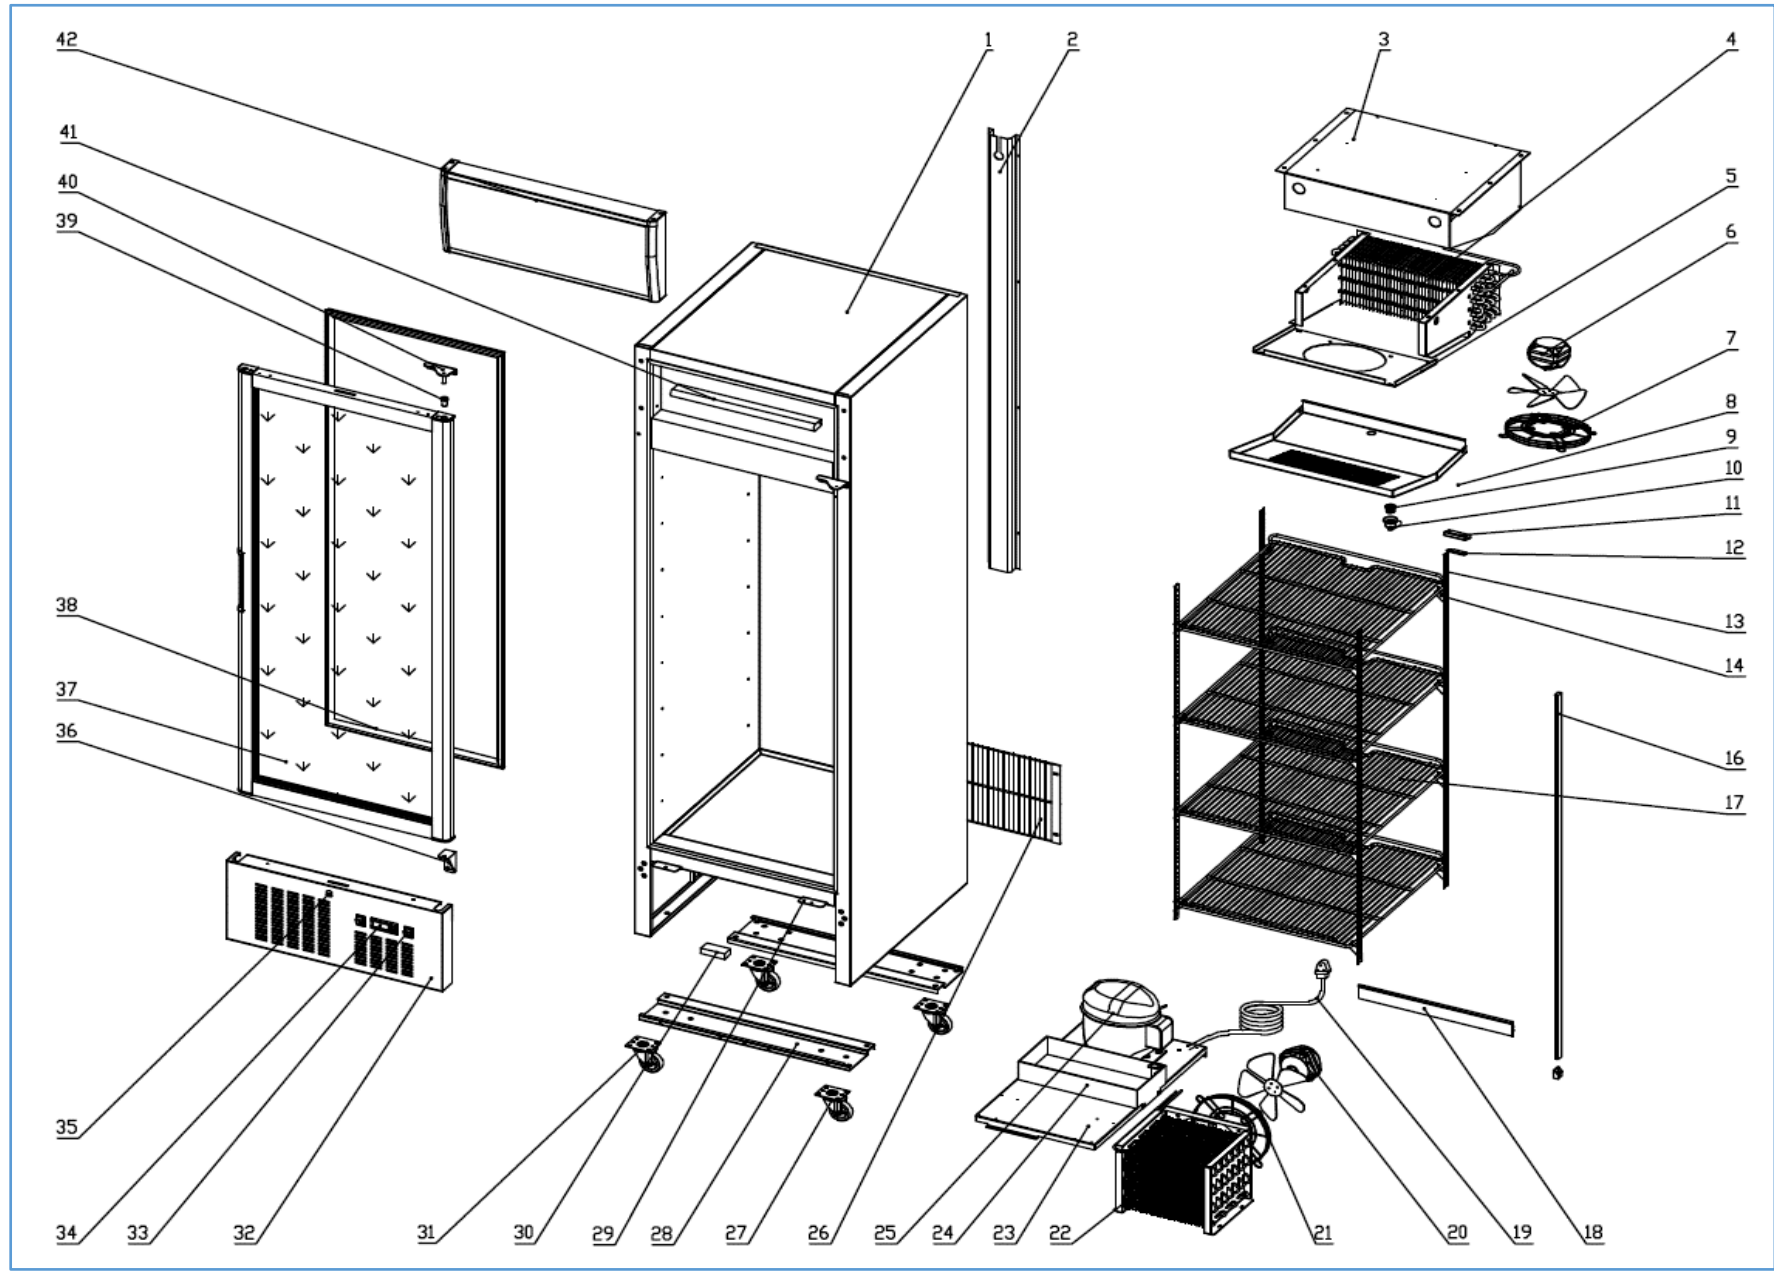

## Onderdelenlijst 7450.0130

POS:	Art.No.:	Omschrijving:	Aantal:
1		BODY	1PC
2		WATER PIPE COVER BOARD	1PC
3		EVAPORATOR SUPPORT FIXER	1PC
4		EVAPORATOR	1PC
5		FAN SUPPORT FIXER	1PC
6	9390.0130	CIRCLE FAN	1PC
7		WALL RING	1PC
8		CIRCLE FAN COVER	2PCS
9	9338.2086	DRAIN PIPE PART 1	1PC
10	9338.2086	DRAIN PIPE PART 2	1PC
11	9338.1502	PROBE PADDING	1PC
12		SENSOR FIXED CLIP	1PC
13		SHELF SUPPORT	8PCS
14	9338.0950	K SHAPE CLIP	32PCS
15		LED LAMP SUPPORT	2PCS
16	9338.2020	LED LAMP	1PCS
17		SHELF	4PCS
18		PRICE LABEL SUPPORT	4PCS
19		PLUG	1PC
20	9390.0130	CONDENSER FAN	1PAIR
21		BASKET GUARD GRILLS	1PC
22	9338.2088	CONDENSER	1PC
23		UNIT BOARD	1PC
24		WATER PAN	1PC
25	9338.1662	HPKD190A	1PC
26		UNITE ROOM GRILLS	1PC
27		CASTER WITH BRAKE	2PCS
28		SUPPORT OF BODY	2PCS
29		FRONT PANEL SUPPORT	2PCS
30	9338.2098	TRANSFORMER	2PCS
31		CASTER WITHOUT BRAKE	1PC
32		FRONT PANEL	1PC
33	9108.0244	SWITCH	2PCS
34	9114.0035	THERMOSTAT	1PC
35	9338.0300	LOCK	2PCS
36	9338.2090	DOOR HINGE /DOWN	1PC
37		DOOR	1PC
38	9338.2094	GASKET	1PC
39	9338.2092	DOOR BUSHING	2PCS
40	9338.2096	RIGHT UP HINGE	1PC
41	9338.1508	TOP LAMP	1PC
41		LAMP BOX	1PC