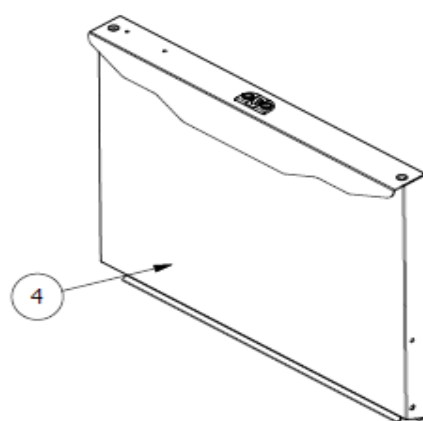

Onderdelenlijst 7280.0015

POS:	Art.No.:	Omschrijving:	Aantal:
1		DOOR ASSY TYPE 1	
2		DOOR ASSY TYPE 2	
3		DOOR ASSY TYPE 3	
4		DOOR ASSY TYPE 4	
5		DOOR ASSY TYPE 5