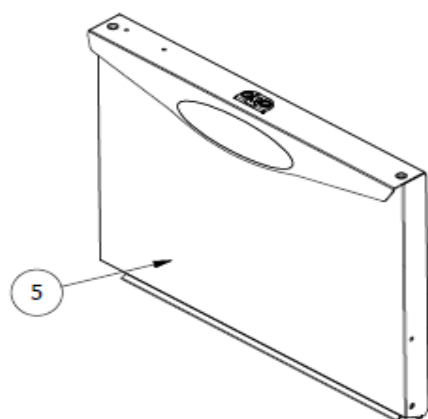

Onderdelenlijst 7280.0015

POS:	Art.No.:	Omschrijving:	Aantal:
1		DOOR ASSY TYPE 1	
2		DOOR ASSY TYPE 2	
3		DOOR ASSY TYPE 3	
4		DOOR ASSY TYPE 4	
5		DOOR ASSY TYPE 5