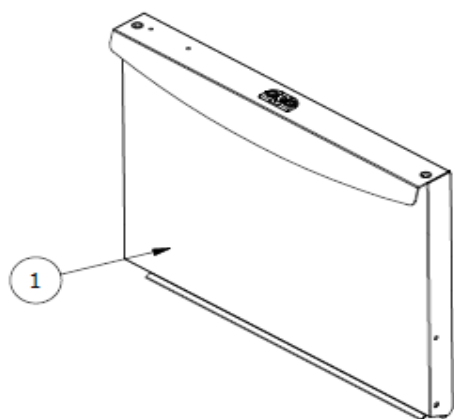

Onderdelenlijst 7280.0015

POS:	Art.No.:	Omschrijving:	Aantal:
1		DOOR ASSY TYPE 1	
2		DOOR ASSY TYPE 2	
3		DOOR ASSY TYPE 3	
4		DOOR ASSY TYPE 4	
5		DOOR ASSY TYPE 5