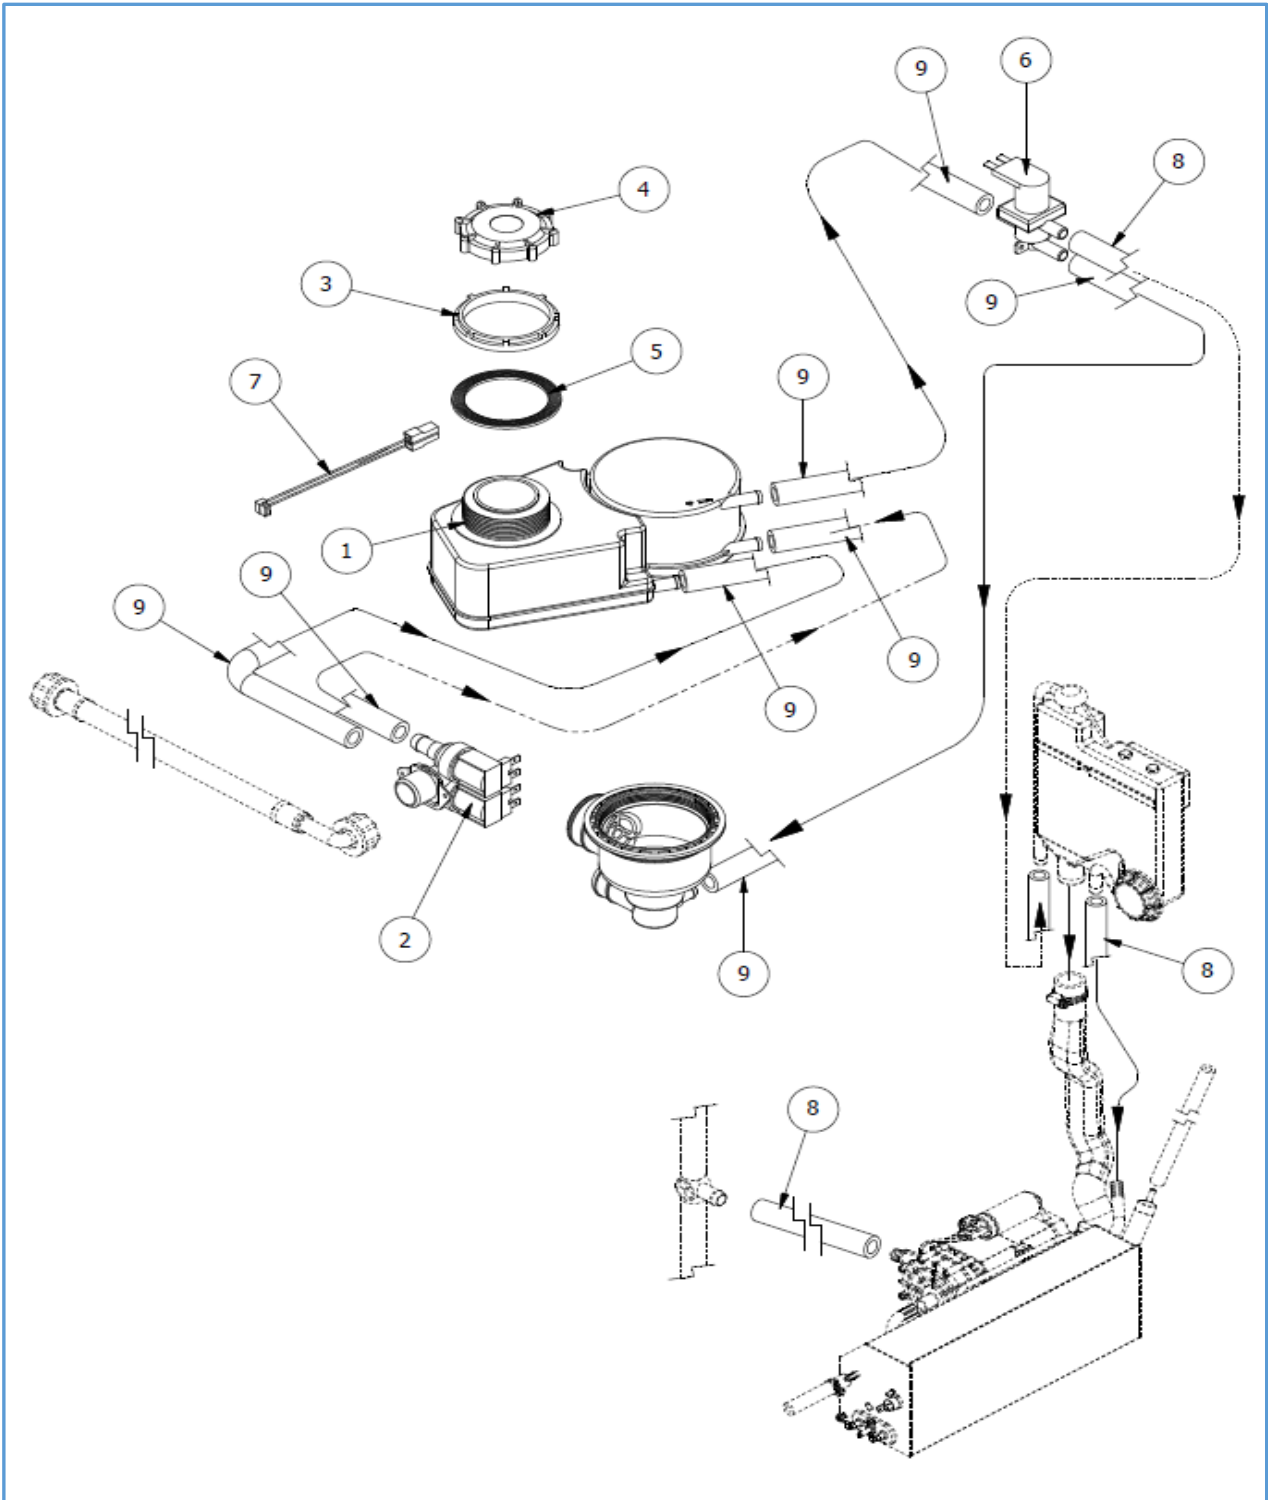

Onderdelenlijst 7280.0015

POS:	Art.No.:	Omschrijving:	Aantal:
1		AUTOMATIC WATER SOFTNER	
2	9136.2147	DOUBLE SOLENOID VALVE 90° 230V D.A. (*)	
3	9136.0458	WATER SOFTNER RING NUT	
4	9136.0457	SALT CONTAINER PLUG	
5	9136.1622	GASKET	
6		SOLENOID VALVE DOUBLE EXIT (*)	
7		WATER SOFTNER CONNECTIONE CABLE	
8	9136.1610	D. mm. 11,5x19 BLACK RUBBER HOSE (*)	
9		D. mm.10x17 BLACK RUBBER HOSE