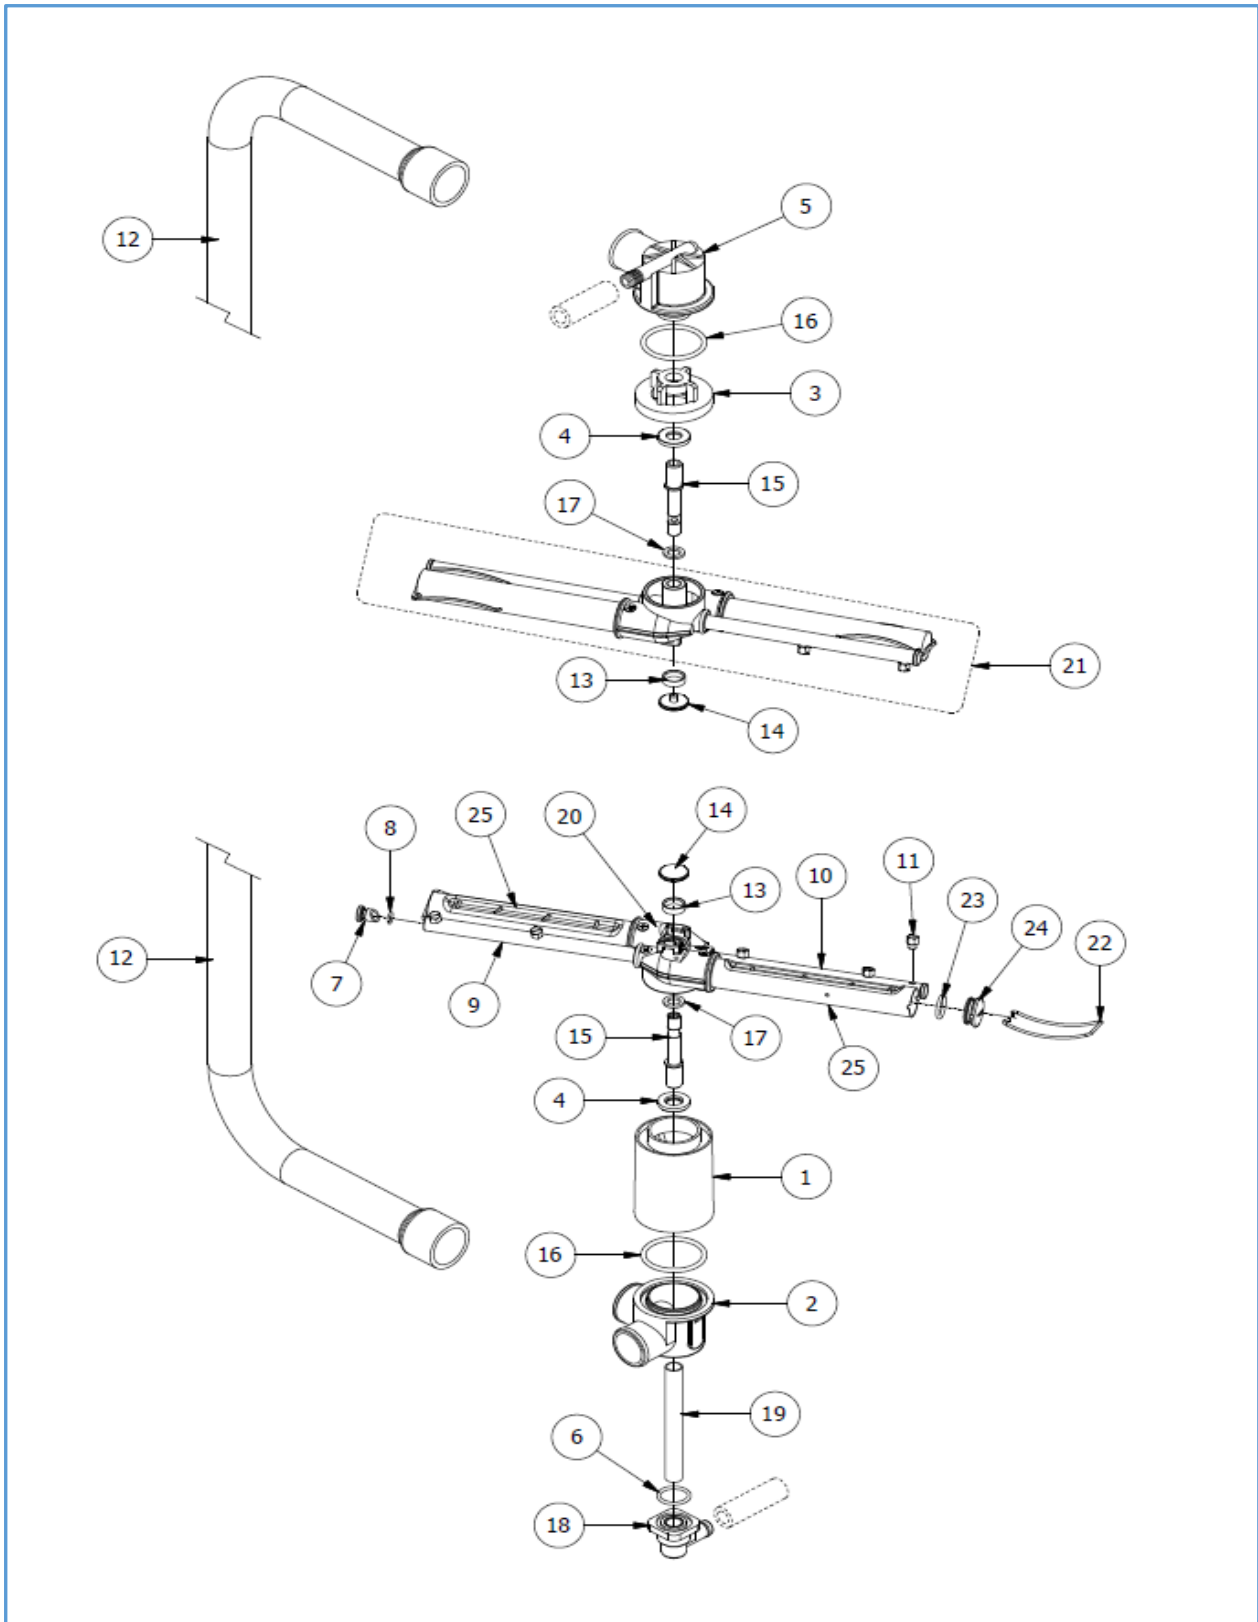

Onderdelenlijst 7280.0015

POS:	Art.No.:	Omschrijving:	Aantal:
1	9136.2652	PLASTIC CYLINDER FOR WASH ARMS	
2		DOUBLE WASH DISTRIBUTOR	
3	9136.2653	PLASTIC CONNECTION FLANGE	
4	9136.1242	SUPPORTING WASHER	
5	9136.1037	UPPER CONNECTING ROD	
6	9136.0101	O-RING 128	
7	9136.0690	RINSE PLASTIC PLUG (*)	
8	9136.0700	O-RING 106	
9		RIGHT RINSE PIPE SEGMENT	
10		LEFT RINSE PIPE SEGMENT	
11	9136.3172	STAINLESS STEEL RINSE NOZZLE M6	
12	9136.1020	WASHING PIPE	
13	9136.0796	PTFE RING (*)	
14	9136.0451	STAINLESS STEEL KNURLED SCREW(*)	
15	9136.0608	WASHING ARMS FULCRUM	
16	9136.0525	O-RING 147	
17	9136.0463	WASHING ARMS WASHER (*)	
18	9136.2422	90° PLASTIC CONNECTION M13x1	
19	9136.2750	STAINLESS STEEL CONNECTION ROD	
20	9136.0580	4RP DISTRIBUTOR (*)	
21		WASHING ARM ASSY	
22	9136.0743	LEAF SPRING	
23	9136.0112	O-RING 121	
24	9136.0741	WASHING ARMS PLASTIC PLUG (*)	
25		WASHING ARMS PIPE SEGMENT