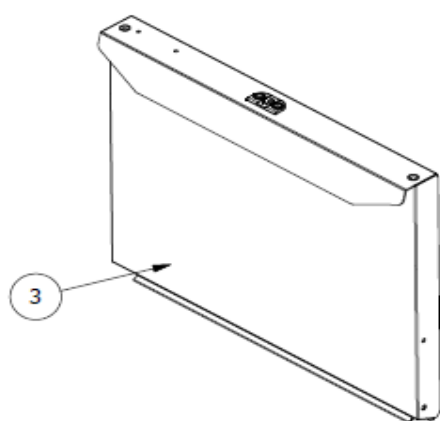

Onderdelenlijst 7280.0015

POS:	Art.No.:	Omschrijving:	Aantal:
1		DOOR ASSY TYPE 1	
2		DOOR ASSY TYPE 2	
3		DOOR ASSY TYPE 3	
4		DOOR ASSY TYPE 4	
5		DOOR ASSY TYPE 5