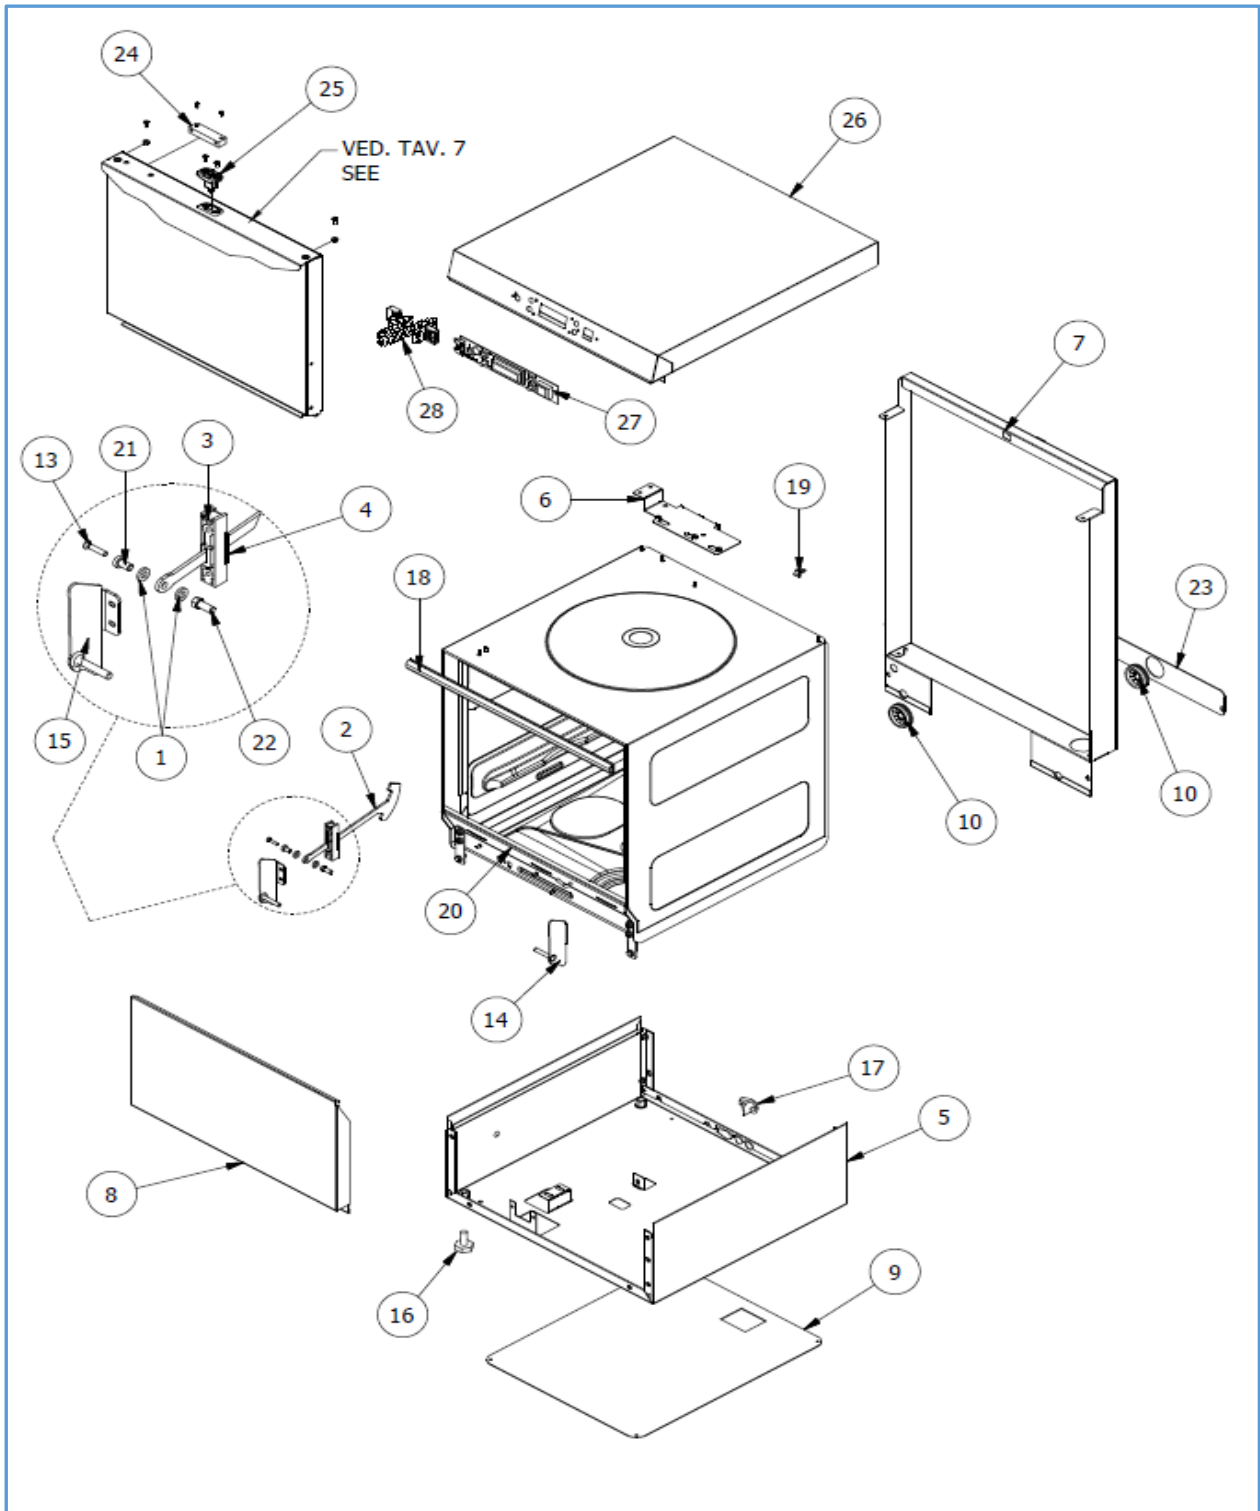

7280.0015

Onderdelen informatie

Erzatzteil information

Spare part information

Information de pièces

Onderdelenlijst 7280.0015

POS:	Art.No.:	Omschrijving:	Aantal:
1		WASHER FOR DOOR TENSIONER	
2		DOOR TENSIONER	
3		TENSIONER GUIDE	
4		S.S. BLOCK FOR DOOR TENSIONER	
5		BASE ASSY	
6		PRESSOSTAT AND TERMINAL BOARD SUPPORT	
7		REAR PANEL	
8		LOWER TRIM PANEL	
9		BOTTOM GUARD	
10		PLASTIC SNAP CABLE	
11			
12			
13		STAINLESS STEEL SCREW M4x20 TCPS	
14		MOUNTAIN BRACKET ASSY FOR RIGHT HINGE	
15		MOUNTAIN BRACKET ASSY FOR LEFT HINGE	
16	9136.1798	ADJUSTABLE FOOT M10 (*)	
17	9136.0234	CABLE CLAMP	
18		DOOR GASKET L=mm. 450 (*)	
19		MALE PLASTIC LATCH	
20	9136.1078	EPDM GASKET DIM. mm.20x2x448 L (*)	
21		LINCHPIN	
22		TENSIONING PIN	
23		LOWER REAR PANEL	
24	9136.1526	MAGNETIC UNIT (*)	
25		DOOR JACK ASSY (*)	
26		UPPER COVER ASSY	
27		6-KEYS DISPLAY	
28		10-WIRES FLAT CABLE	

Onderdelenlijst 7280.0015

POS:	Art.No.:	Omschrijving:	Aantal:
1		DETERGENT DISPENSER-THERMOSTATS SUPPORT	
2		DRAIN HOSE L=2500 mm.	
3		HEATING ELEMENT 240V 2400W (*)	
4		ELECTRICAL SUPPORT	
5	9136.2706	PROX MAGNETIC MICROSWITCH (*)	
6	9136.2926	POWER CORD SUPPLY 3G 1,5 WITH SCHUKO PLUG	
7	9136.1314	MANUAL RESET SAFETY THERMOSTAT (*)	
8	9136.0193	SINGLE SOLENOID VALVE 90° 230V (*)	
9		MANUAL RESET SAFETY THERMOSTAT 95°C (*)	
10		AIR TRAP (*)	
11	9136.1043	AIR TRAP NUT	
12	9136.0814	ANTI-CONDENSATION PIPE FITTING	
13	9136.0816	O-RING 4081	
14	9136.0190	Ø 15,9-14,8 HOSE CLAMP	
15	9136.0192	Ø 21,6-20,6 WIRE CLAMP	
16		NTC PROBE AMP MODU II FOR BOILER/TANK (*)	
17		BOILER HEATING ELEMENT 240V 3000W (*)	
18	9136.0652	EPDM HOSE , BLACK D. mm. 5x10	
19		12 RELAYS ELECTRONIC CARDBOARD (*)	
20		TERMINAL BOARD FV 110 - 40A - 450V	
21	9136.3118	PRESSOSTAT LEVEL 28/12 (*)	
22	9136.0815	BRASS PIPE	
23	9136.0787	INTERFERENCE SUPPRESSOR 0,47 µF	
24	9136.3055	GASKET	
25	9136.3083	PP AIR BREAK	
26	9136.3092	PROTECTION RING NUT	
27	9136.3056	RING NUT	
28		O-RING GASKET	
29		INLET REGULATION GROUP 5,5 Lt./h (*)	