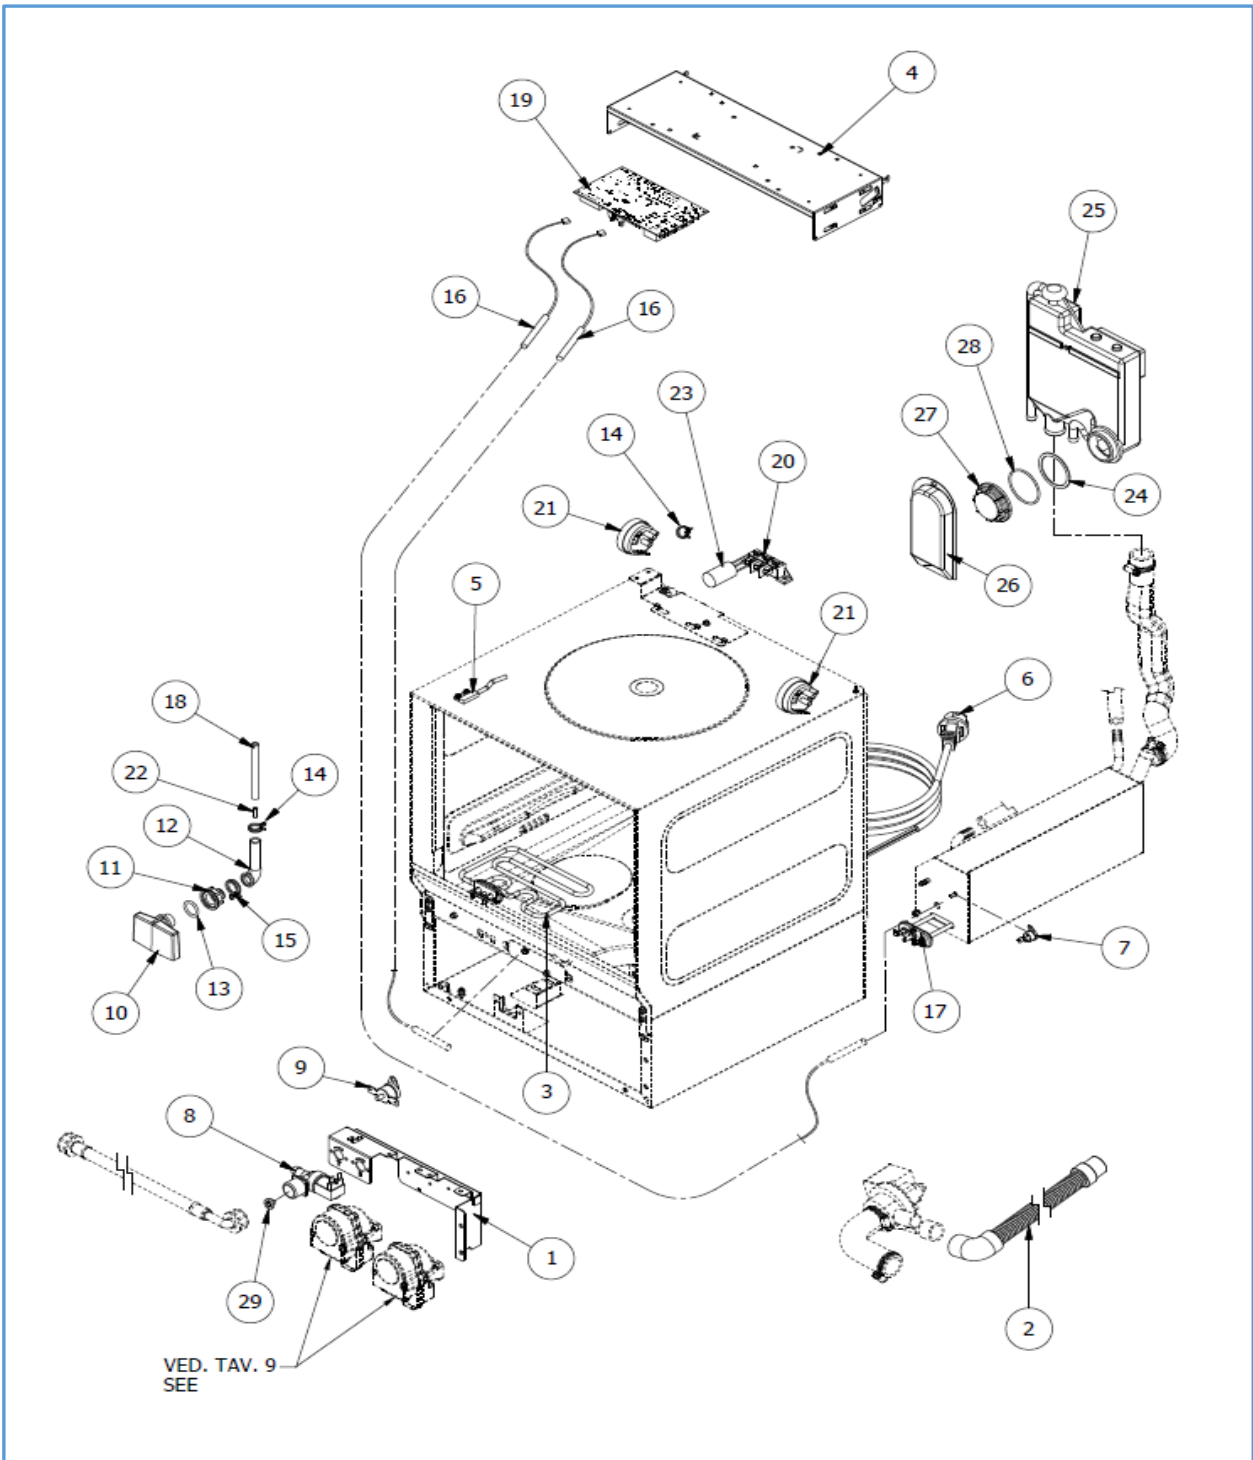

7280.0015

Onderdelen informatie

Erzatzteil information

Spare part information

Information de pièces

Onderdelenlijst 7280.0015

POS:	Art.No.:	Omschrijving:	Aantal:
1		WASHER FOR DOOR TENSIONER	
2		DOOR TENSIONER	
3		TENSIONER GUIDE	
4		S.S. BLOCK FOR DOOR TENSIONER	
5		BASE ASSY	
6		PRESSOSTAT AND TERMINAL BOARD SUPPORT	
7		REAR PANEL	
8		LOWER TRIM PANEL	
9		BOTTOM GUARD	
10		PLASTIC SNAP CABLE	
11			
12			
13		STAINLESS STEEL SCREW M4x20 TCPS	
14		MOUNTAIN BRACKET ASSY FOR RIGHT HINGE	
15		MOUNTAIN BRACKET ASSY FOR LEFT HINGE	
16	9136.1798	ADJUSTABLE FOOT M10 (*)	
17	9136.0234	CABLE CLAMP	
18		DOOR GASKET L=mm. 450 (*)	
19		MALE PLASTIC LATCH	
20	9136.1078	EPDM GASKET DIM. mm.20x2x448 L (*)	
21		LINCHPIN	
22		TENSIONING PIN	
23		LOWER REAR PANEL	
24	9136.1526	MAGNETIC UNIT (*)	
25		DOOR JACK ASSY (*)	
26		UPPER COVER ASSY	
27		6-KEYS DISPLAY	
28		10-WIRES FLAT CABLE	

Onderdelenlijst 7280.0015

POS:	Art.No.:	Omschrijving:	Aantal:
1		DETERGENT DISPENSER-THERMOSTATS SUPPORT	
2		DRAIN HOSE L=2500 mm.	
3		HEATING ELEMENT 240V 2400W (*)	
4		ELECTRICAL SUPPORT	
5	9136.2706	PROX MAGNETIC MICROSWITCH (*)	
6	9136.2926	POWER CORD SUPPLY 3G 1,5 WITH SCHUKO PLUG	
7	9136.1314	MANUAL RESET SAFETY THERMOSTAT (*)	
8	9136.0193	SINGLE SOLENOID VALVE 90° 230V (*)	
9		MANUAL RESET SAFETY THERMOSTAT 95°C (*)	
10		AIR TRAP (*)	
11	9136.1043	AIR TRAP NUT	
12	9136.0814	ANTI-CONDENSATION PIPE FITTING	
13	9136.0816	O-RING 4081	
14	9136.0190	Ø 15,9-14,8 HOSE CLAMP	
15	9136.0192	Ø 21,6-20,6 WIRE CLAMP	
16		NTC PROBE AMP MODU II FOR BOILER/TANK (*)	
17		BOILER HEATING ELEMENT 240V 3000W (*)	
18	9136.0652	EPDM HOSE , BLACK D. mm. 5x10	
19		12 RELAYS ELECTRONIC CARDBOARD (*)	
20		TERMINAL BOARD FV 110 - 40A - 450V	
21	9136.3118	PRESSOSTAT LEVEL 28/12 (*)	
22	9136.0815	BRASS PIPE	
23	9136.0787	INTERFERENCE SUPPRESSOR 0,47 µF	
24	9136.3055	GASKET	
25	9136.3083	PP AIR BREAK	
26	9136.3092	PROTECTION RING NUT	
27	9136.3056	RING NUT	
28		O-RING GASKET	
29		INLET REGULATION GROUP 5,5 Lt./h (*)	