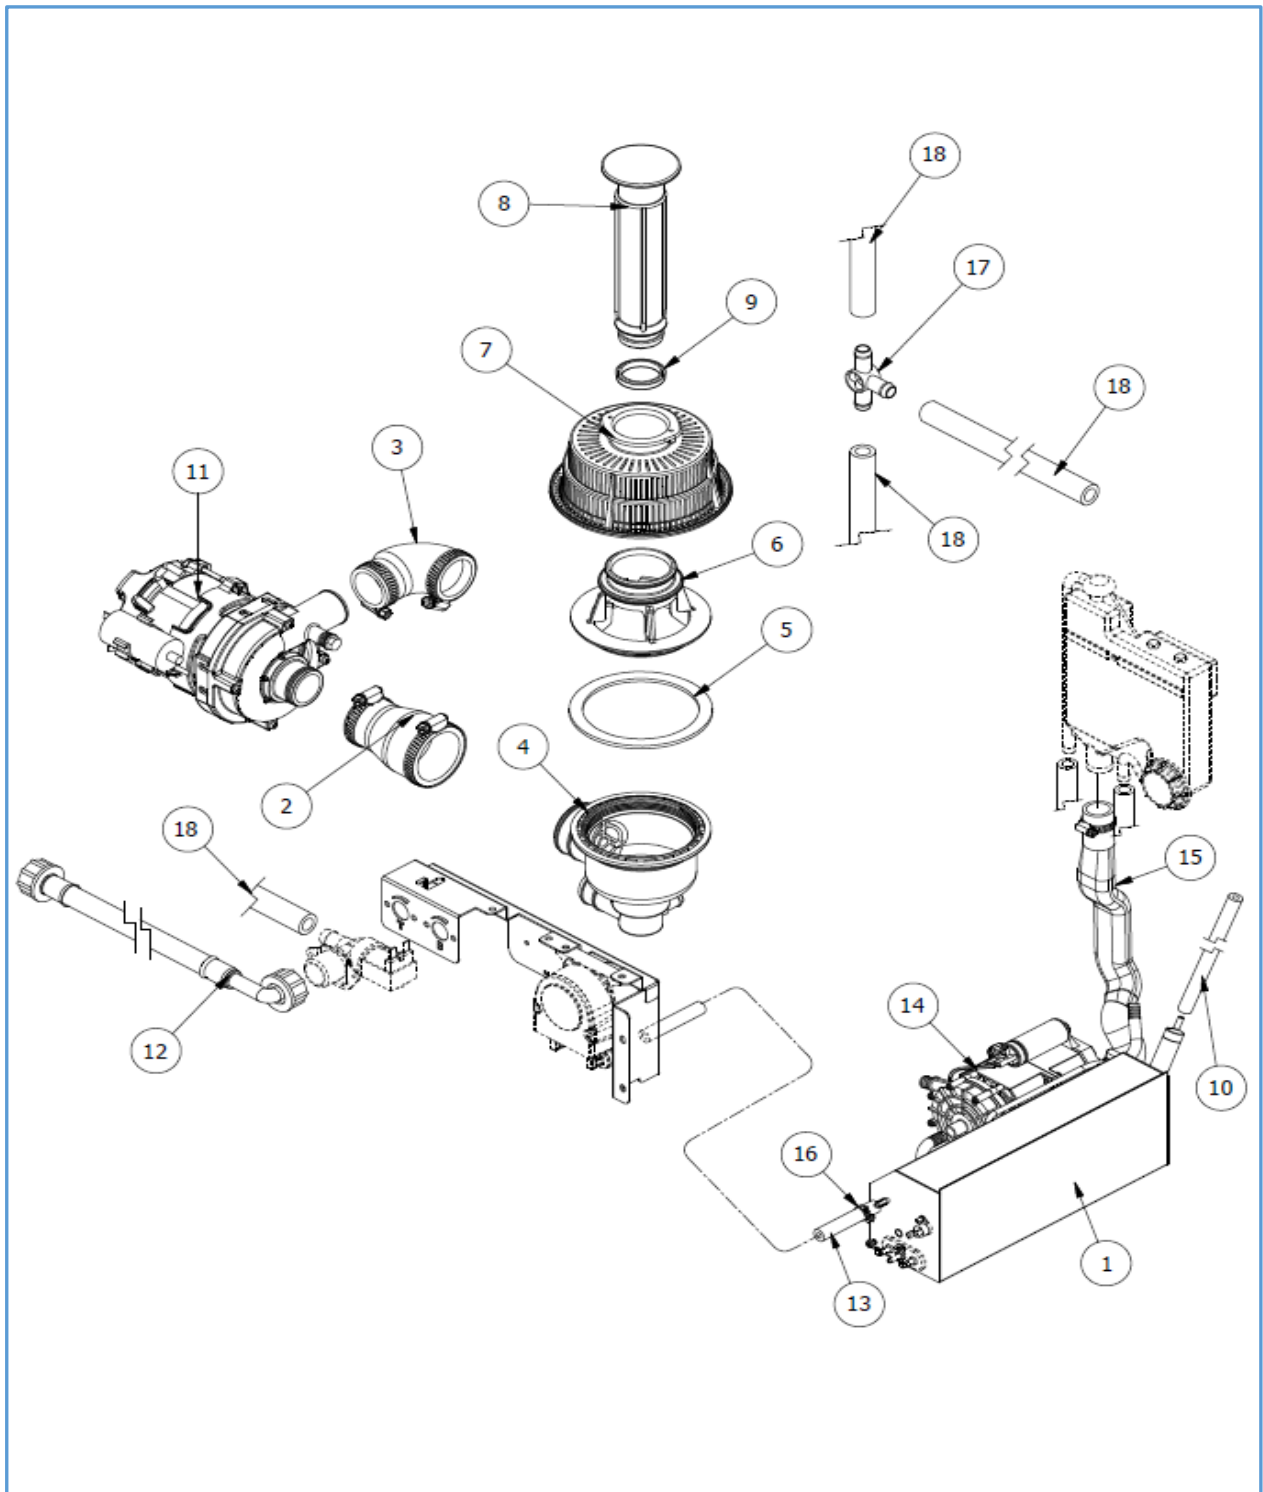

7280.0015

Onderdelen informatie

Erzatzteil information

Spare part information

Information de pièces

Onderdelenlijst 7280.0015

POS:	Art.No.:	Omschrijving:	Aantal:
1		WASHER FOR DOOR TENSIONER	
2		DOOR TENSIONER	
3		TENSIONER GUIDE	
4		S.S. BLOCK FOR DOOR TENSIONER	
5		BASE ASSY	
6		PRESSOSTAT AND TERMINAL BOARD SUPPORT	
7		REAR PANEL	
8		LOWER TRIM PANEL	
9		BOTTOM GUARD	
10		PLASTIC SNAP CABLE	
11			
12			
13		STAINLESS STEEL SCREW M4x20 TCPS	
14		MOUNTAIN BRACKET ASSY FOR RIGHT HINGE	
15		MOUNTAIN BRACKET ASSY FOR LEFT HINGE	
16	9136.1798	ADJUSTABLE FOOT M10 (*)	
17	9136.0234	CABLE CLAMP	
18		DOOR GASKET L=mm. 450 (*)	
19		MALE PLASTIC LATCH	
20	9136.1078	EPDM GASKET DIM. mm.20x2x448 L (*)	
21		LINCHPIN	
22		TENSIONING PIN	
23		LOWER REAR PANEL	
24	9136.1526	MAGNETIC UNIT (*)	
25		DOOR JACK ASSY (*)	
26		UPPER COVER ASSY	
27		6-KEYS DISPLAY	
28		10-WIRES FLAT CABLE	

Onderdelenlijst 7280.0015

POS:	Art.No.:	Omschrijving:	Aantal:
1		DETERGENT DISPENSER-THERMOSTATS SUPPORT	
2		DRAIN HOSE L=2500 mm.	
3		HEATING ELEMENT 240V 2400W (*)	
4		ELECTRICAL SUPPORT	
5	9136.2706	PROX MAGNETIC MICROSWITCH (*)	
6	9136.2926	POWER CORD SUPPLY 3G 1,5 WITH SCHUKO PLUG	
7	9136.1314	MANUAL RESET SAFETY THERMOSTAT (*)	
8	9136.0193	SINGLE SOLENOID VALVE 90° 230V (*)	
9		MANUAL RESET SAFETY THERMOSTAT 95°C (*)	
10		AIR TRAP (*)	
11	9136.1043	AIR TRAP NUT	
12	9136.0814	ANTI-CONDENSATION PIPE FITTING	
13	9136.0816	O-RING 4081	
14	9136.0190	Ø 15,9-14,8 HOSE CLAMP	
15	9136.0192	Ø 21,6-20,6 WIRE CLAMP	
16		NTC PROBE AMP MODU II FOR BOILER/TANK (*)	
17		BOILER HEATING ELEMENT 240V 3000W (*)	
18	9136.0652	EPDM HOSE , BLACK D. mm. 5x10	
19		12 RELAYS ELECTRONIC CARDBOARD (*)	
20		TERMINAL BOARD FV 110 - 40A - 450V	
21	9136.3118	PRESSOSTAT LEVEL 28/12 (*)	
22	9136.0815	BRASS PIPE	
23	9136.0787	INTERFERENCE SUPPRESSOR 0,47 µF	
24	9136.3055	GASKET	
25	9136.3083	PP AIR BREAK	
26	9136.3092	PROTECTION RING NUT	
27	9136.3056	RING NUT	
28		O-RING GASKET	
29		INLET REGULATION GROUP 5,5 Lt./h (*)	