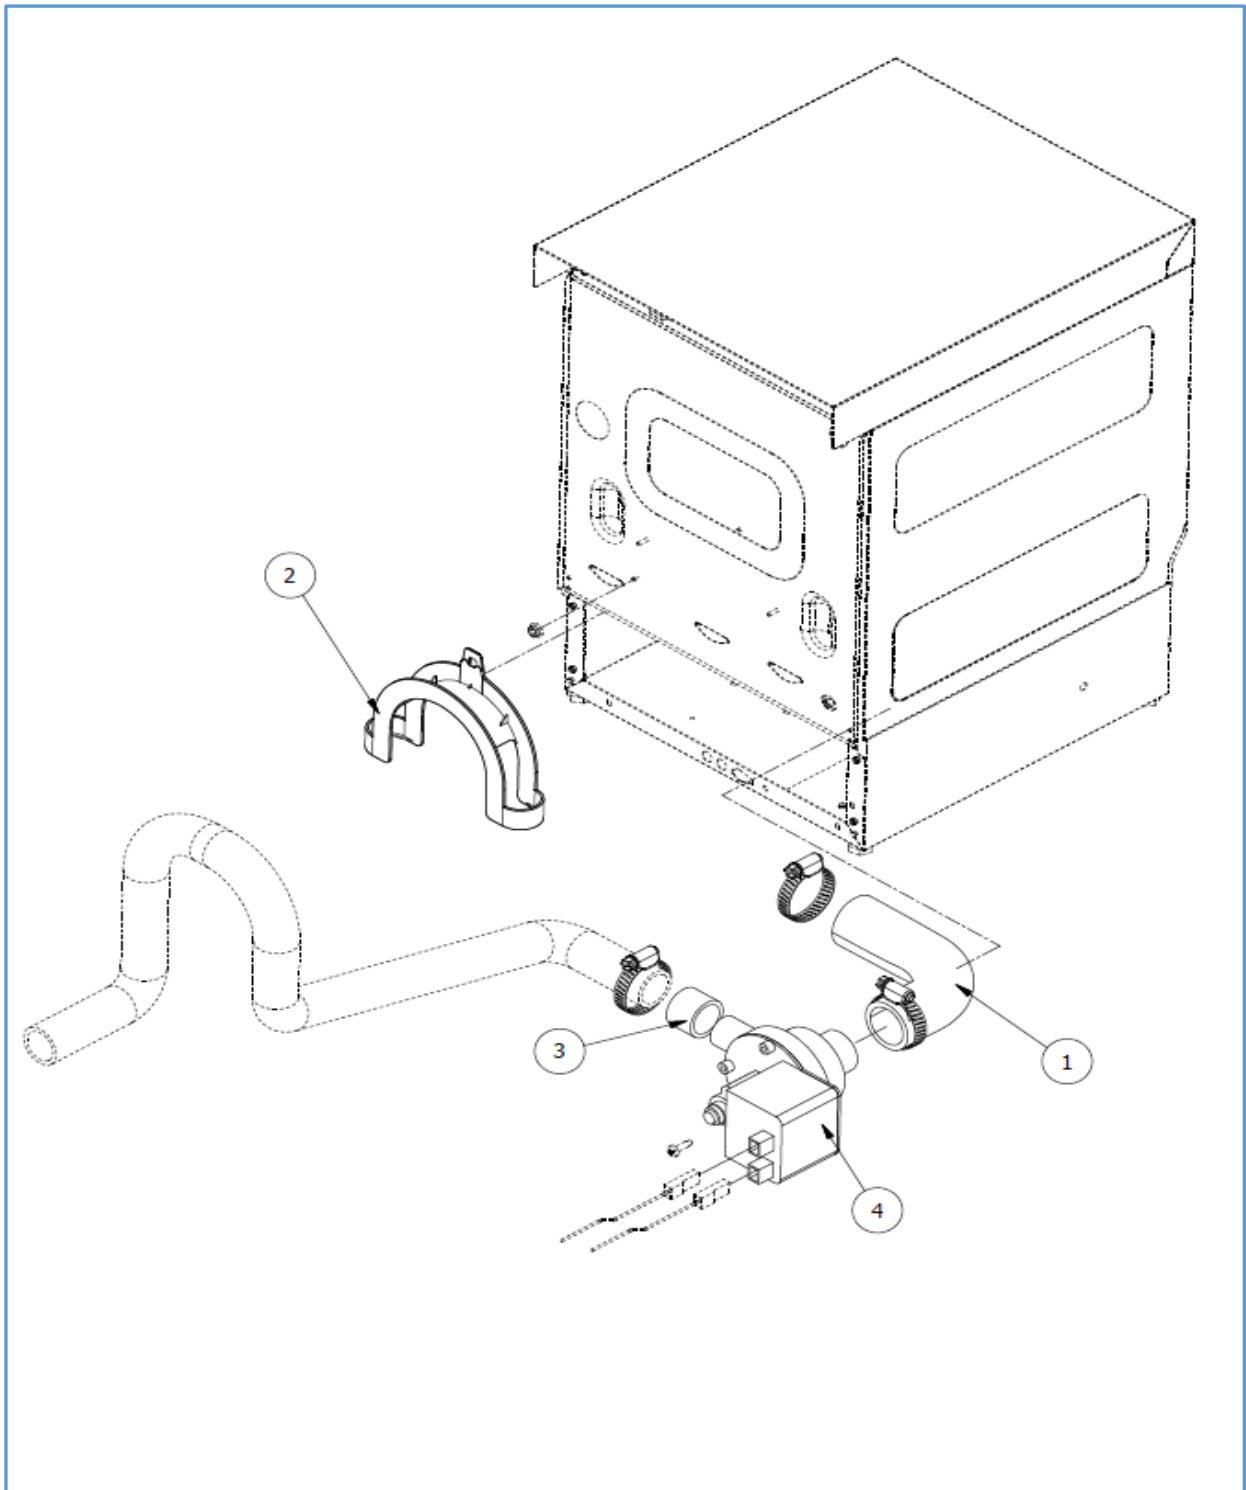

Onderdelenlijst 7280.0015

POS:	Art.No.:	Omschrijving:	Aantal:
1	9136.1336	RUBBER COUPLING	
2	9136.3116	DRAIN HOSE SUPPORT	
3		EPDM HOSE	
4	9136.2149	DRAIN PUMP 230V 50Hz(*)	
4A		DRAIN PUMP 220V 60Hz(*)