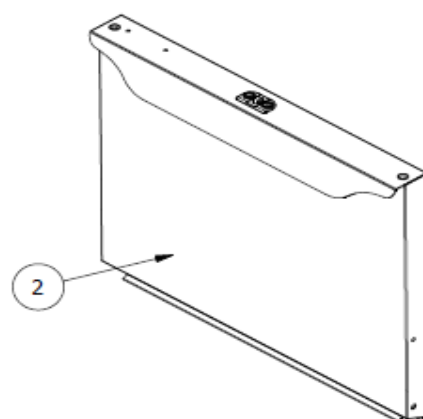

Onderdelenlijst 7280.0015

POS:	Art.No.:	Omschrijving:	Aantal:
1		DOOR ASSY TYPE 1	
2		DOOR ASSY TYPE 2	
3		DOOR ASSY TYPE 3	
4		DOOR ASSY TYPE 4	
5		DOOR ASSY TYPE 5