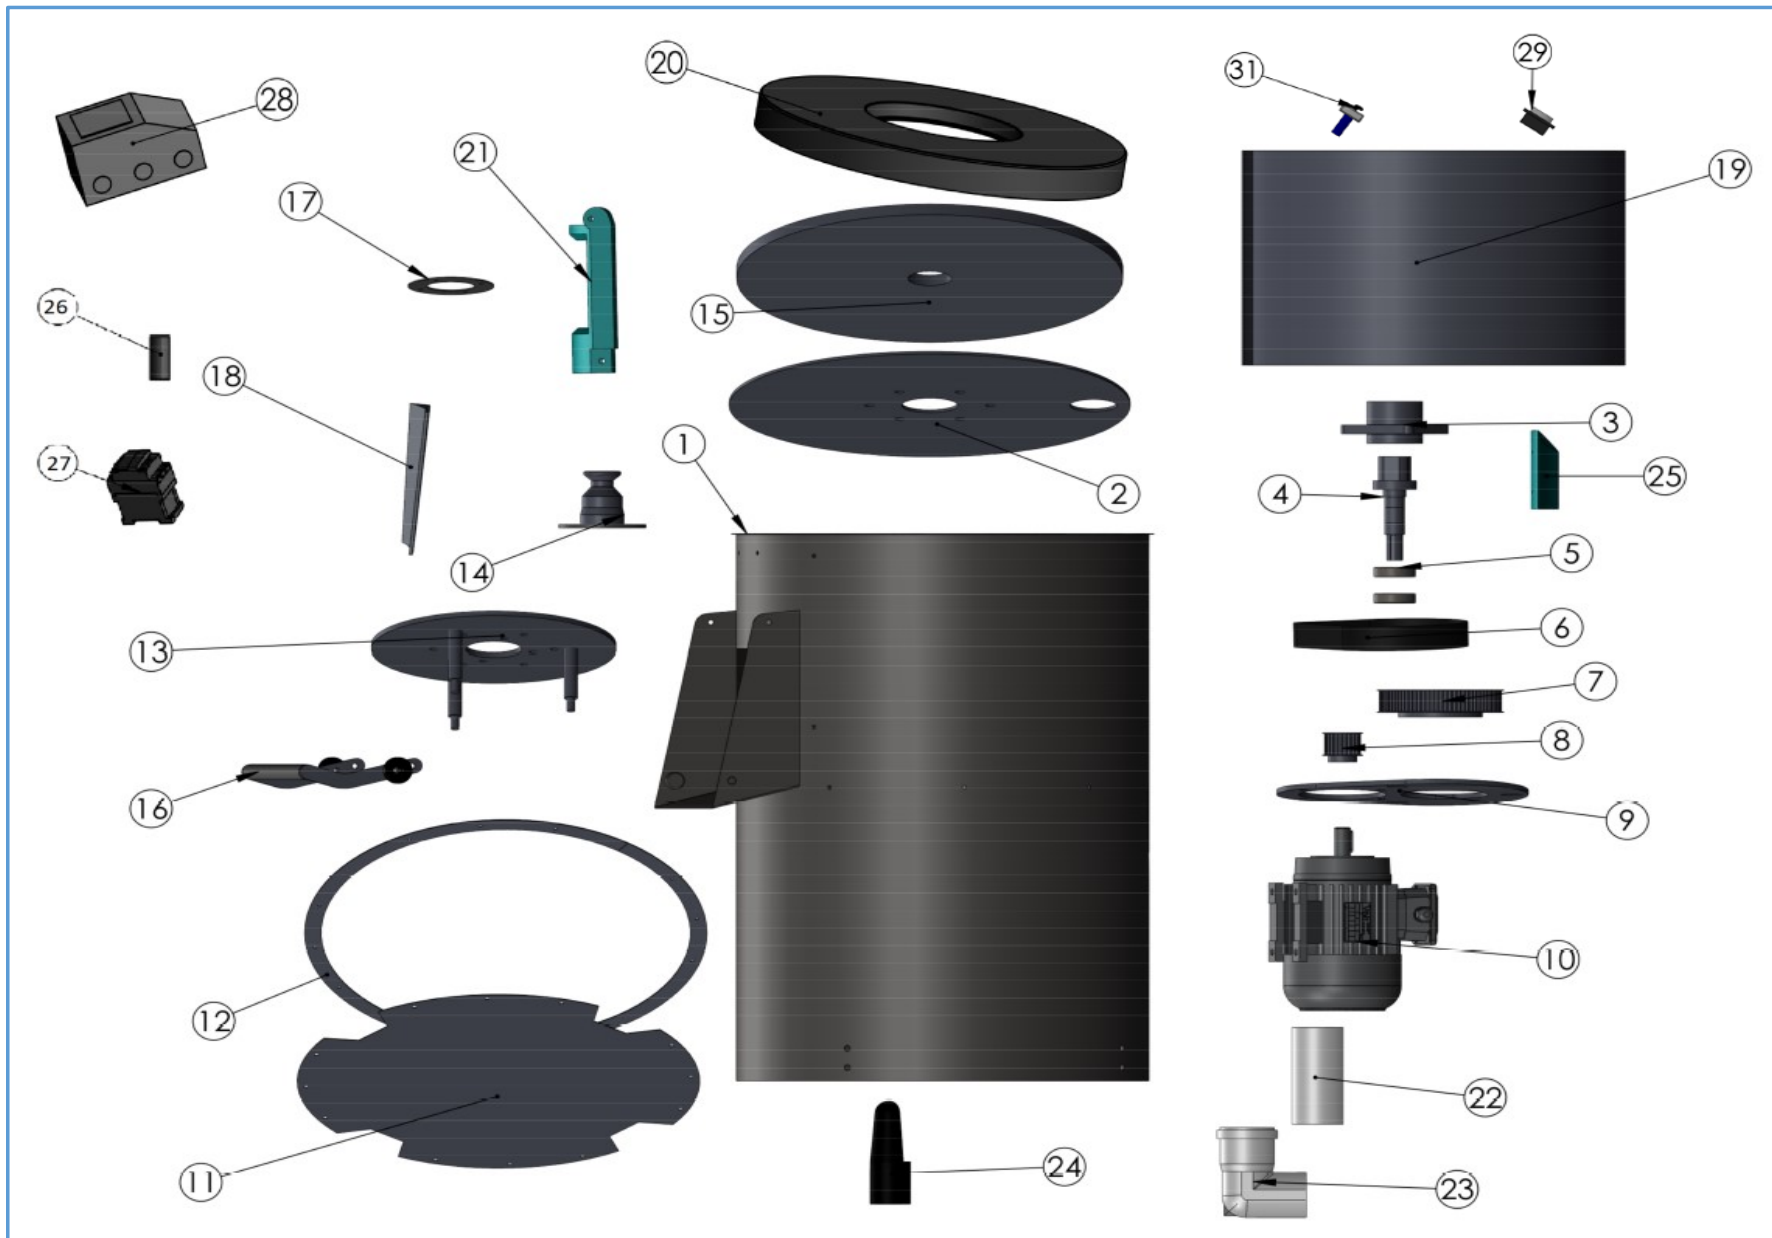

7054.0020

Onderdelen informatie

Erzatzteil information

Spare part information

Information de pièces

Onderdelenlijst 7054.0020

POS:	Art.No.:	Omschrijving:	Aantal:
1	9370.0555	BODY 1.5mm AISI304	1
2	9370.0560	TAMBOUR (It is welded to body)	1
3	9370.0565	BEARING HOUSE	1
4	9370.0570	SHAFT OF TAMBOUR	1
5	9370.0575	DIN 625 - 6206 - 12,SI,NC,12_68	2
6	9370.0580	BELT	1
7	9370.0585	BIG PULLEY	1
8	9370.0590	PULLEY OF MOTOR	1
9	9370.0595	SHEET OF MOTOR	1
10	9370.0600	MOTOR 1,1 KW 900 rpm	1
11	9370.0605	BOTTOM CLOSING SHEET	1
12	9370.0610	BOTTOM CIRCLE (It is welded to body)	2
13	9370.0615	SHEET OF MOTOR 2	1
14	9370.0620	EMERY HOLDER	1
15	9370.0625	PLASTIC EMERY DISC	1
16	9370.0630	ARM OF FRONT COVER	1
17	9370.0635	SPACER OF EMERY HOLDER	1
18	9370.0305	DIRECTOR FOR POTATO	1
19	9370.0645	SIDE EMERY	1
20	9370.0650	TOP COVER	1
21	9370.0655	FRONT DOOR	1
22	9370.0285	PIPE	1
23	9370.0280	PIPE BEND	1
24	9370.0275	FOOT	4
25	9370.0675	DIRECTOR FOR WATER	1
26	9370.0360	SWITCH FOR AUTOMATIC STOP	1
27	9370.0365	CONTACTOR	1
28	9370.0690	ELECTRIC BOX	1
29	9370.0350	TIMER	1
31	9370.0335	ON-OFF	1