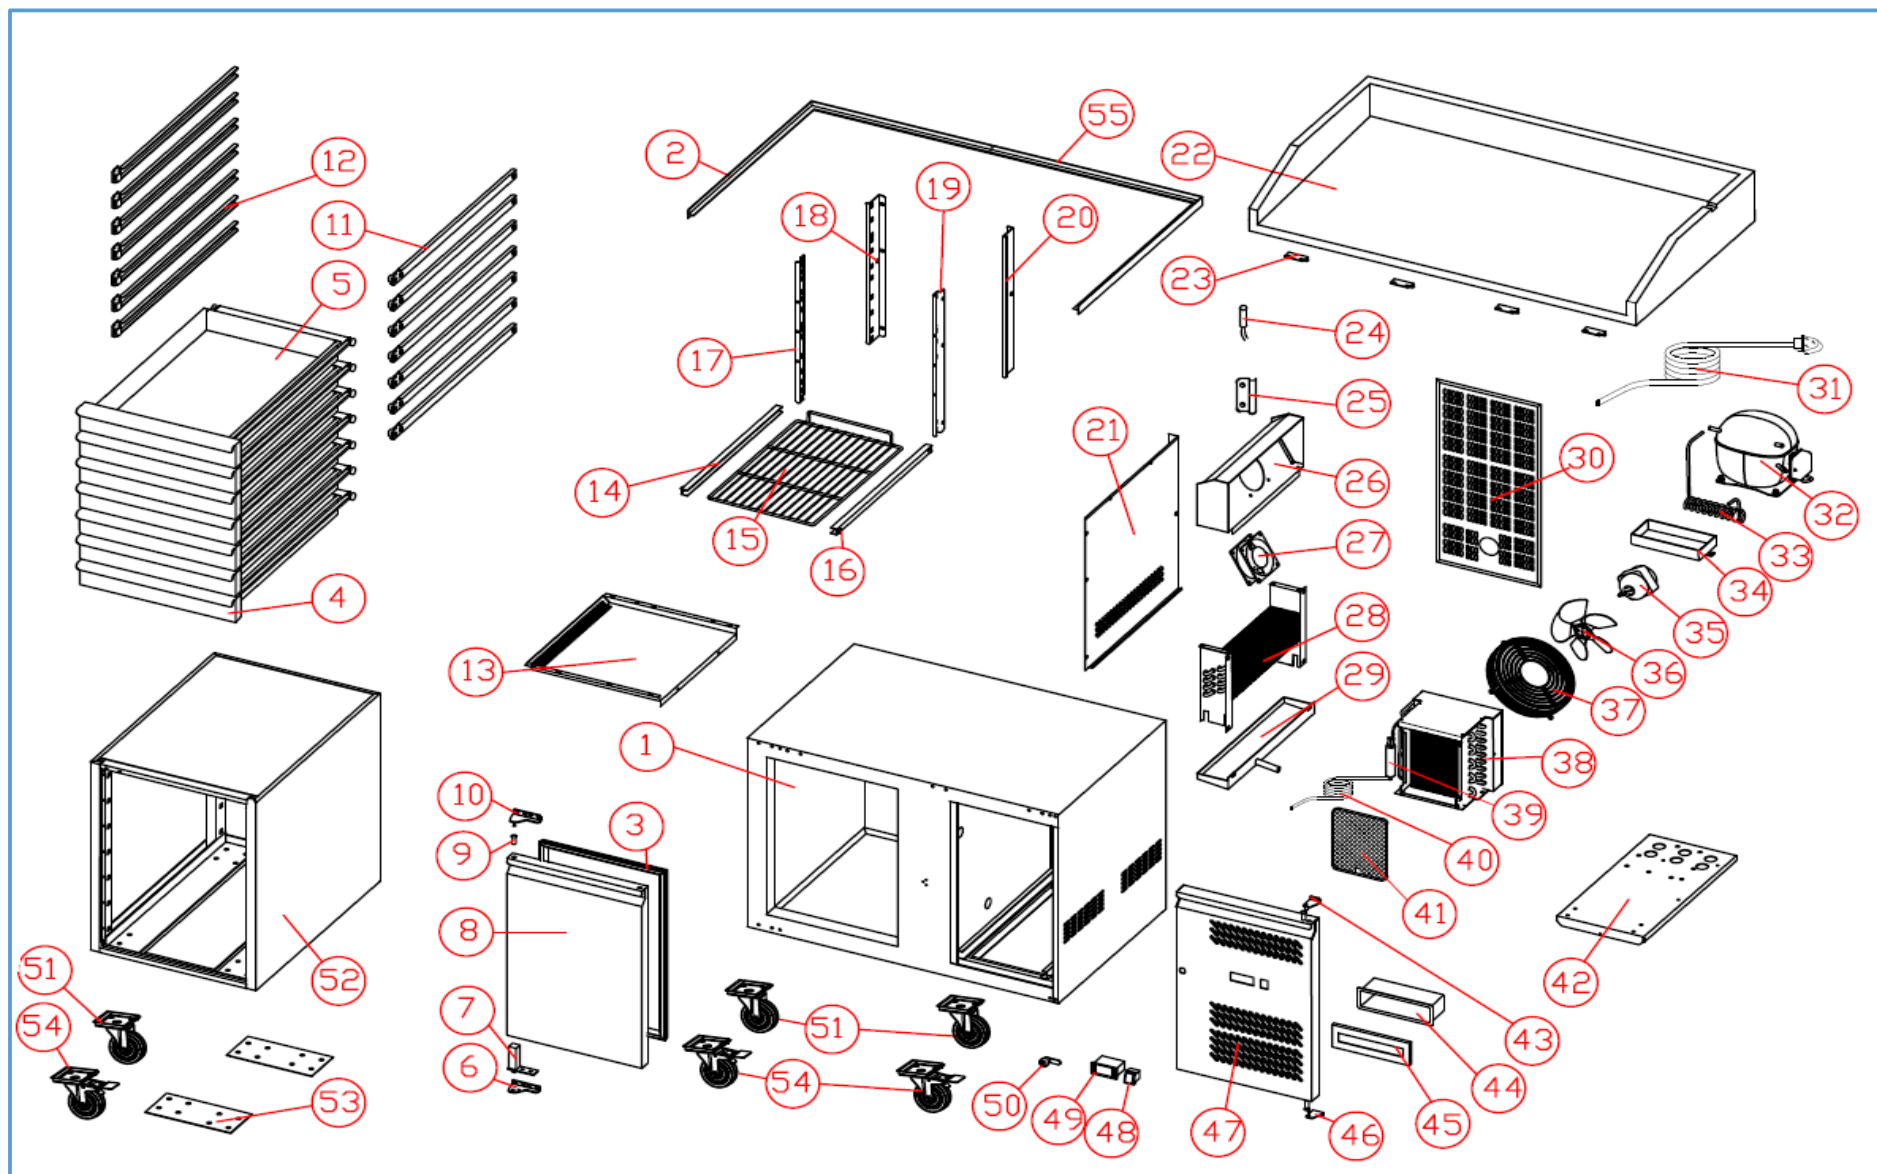

ecofrost

7950.5150

Onderdelen informatie

Erzatzteil information

Spare part information

Information de pièces

Onderdelenlijst 7950.5150

POS:	Art.No.:	Omschrijving:	Aantal:
1		cabinet	1
2		stone enclosure (left)	1
3	CS9338.3060	door gasket	1
4		drawer door	7
5		drawer	7
6	CS9338.3920	left bottom hinge	1
7	CS9338.3080	spring hinge	1
8		door(left)	1
9	CS9338.3275	door axis sleeve	3
10	CS9338.3915	left upper hinge	1
11	CS9338.3695	box guide (right)	7
12	CS9338.3690	box guide (left)	7
13		air guide board	1
14	CS9338.3023	left shelf guide	1
15	CS9338.3022	shelf	1
16	CS9338.3023	right shelf guide	1
17	CS9338.3817	beam hang strip(left)	1
18	CS9338.3815	rear hang strip(left)	1
19	CS9338.3818	beam hang strip(right)	1
20	CS9338.3816	rear hang strip(right)	1
21		fan cover	1
22		stone	1
23		top fixing plate	4
24	CS9338.3515	probe	1
25		probe cover	1
26		eva. Fan cover	1
27	CS9338.3540	eva. Fan	1
28	CS9338.3475	evaporator	1
29	CS9338.3220	evaporator drain pan	1
30		back cover	1
31	CS9338.3530	power cord	1
32	CS9338.3425	compressor	1
33	CS9338.3960	high pressure pipe	1
34	CS9338.3225	outer drain pan	1
35	CS9338.3615	cond. Fan motor	1
36	CS9338.3215	cond. Fan blade	1
37	CS9338.3585	cond.fan cover	1
38	CS9338.3450	condenser	1
39	CS9338.3460	dryer filter	1
40	CS9338.3190	capillary	1
41	CS9338.3260	dryer filter	1
42		cooling unit board	1
43	CS9338.3925	control panel upper hinge	1
44	CS9338.3930	plastic water-proof box	1
45	CS9338.3935	plastic water-proof box cover	1
46	CS9338.3940	control paner bottom hinge	1
47	CS9338.3070	panel	1

Onderdelenlijst 7950.5150

POS:	Art.No.:	Omschrijving:	Aantal:
48	CS9344.0105	power switch	1
49	CS9338.3545	controller	1
50	CS9338.3115	door lock	1
51	CS9338.3095	wheel	3
52		box	1
53		feet connect	2
54	CS9338.3090	wheel(with lock)	3
55		metal frame(right)	1