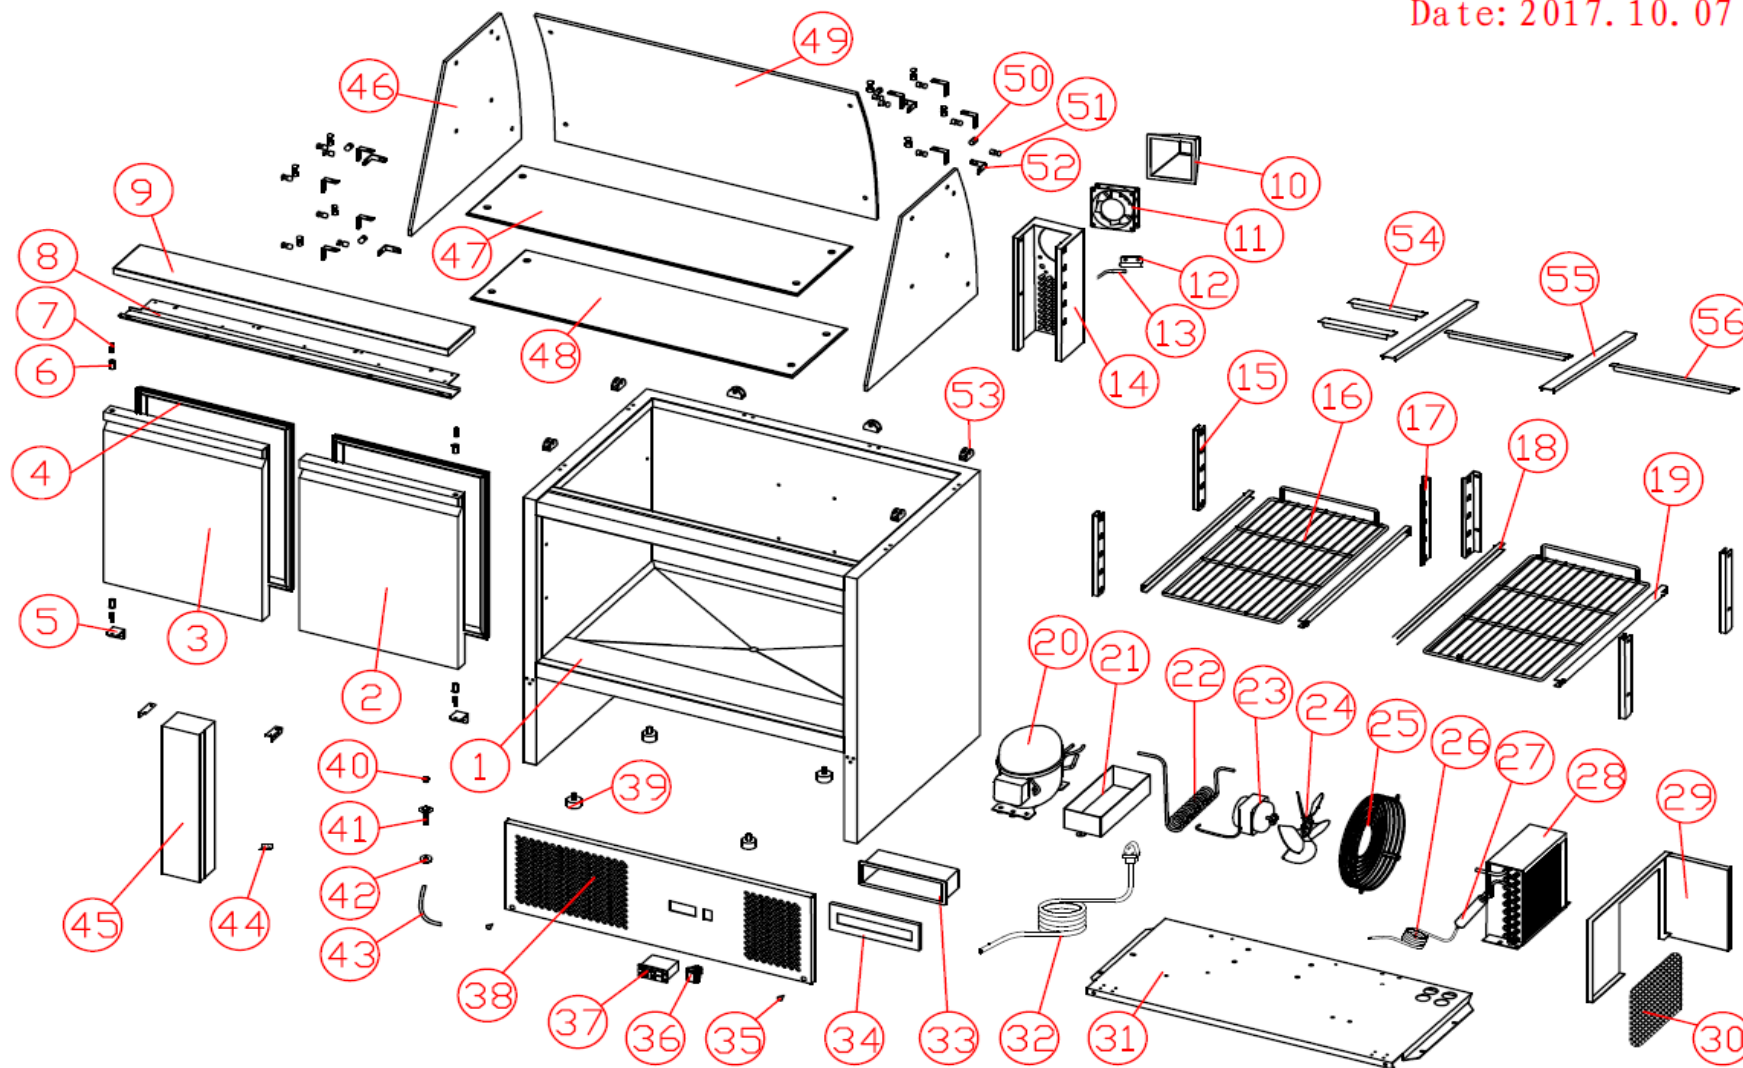

# ecofrost

**7950.5105**

Onderdelen informatie

Erzatzteil information

Spare part information

Information de pièces

## Onderdelenlijst 7950.5105

POS:	Art.No.:	Omschrijving:	Aantal:
1		cabinet	1
2	9338.3820	door(right )	1
3	9338.3760	door(left )	1
4	9338.3355	door gasket	2
5		bottom hinge	2
6	9338.3275	door axis sleeve	4
7		hinge axis	4
8		upper hinge	1
9	9338.3230	cutting board	1
10		air guide cover	1
11	9338.3540	eva. Fan	1
12		probe cover	1
13	9338.3515	probe	1
14		fan base	1
15		beam hang strip	4
16	9338.3015	shelf	2
17		rear hang strip	2
18		left shelf guide	2
19		right shelf guide	2
20	9338.3435	compressor	1
21	9338.3225	outer drain pan	1
22		high pressure pipe	1
23	9338.3605	cond. Fan motor	1
24		cond. Fan blade	1
25	9338.3580	cond.fan cover	1
26	9338.3190	capillary	1
27	9338.3370	dryer filter	1
28	9338.3445	condenser	1
29		wind cover	1
30	9338.3265	dryer filter	1
31		cooling unit board	1
32	9338.3530	power cord	1
33		plastic water-proof box	1
34		plastic water-proof box cover	1
35		large plastic button	2
36	9338.3575	power switch	1
37	9338.3545	controller	1
38		panel	1
39	9338.3110	feet	4
40		water plug	1
41	9338.3205	drain-pipe	1
42		drain-pipe but	1
43		PVC drain-pipe	1
44		middle beam connect	3
45		middle beam	1
46	9338.3120	side glass	2
47	9338.3125	top glass	1

## Onderdelenlijst 7950.5105

POS:	Art.No.:	Omschrijving:	Aantal:
48	9338.3145	middle glass	1
49	9338.3135	rear glass	1
50		rubber sleeve	24
51	9338.3050	glass connect screw and nut	24
52		glass connect	12
53	9338.3055	glass fixed (with screw)	6
54		short cachepot	2
55		long cachepot	2
56		middle cachepot	2