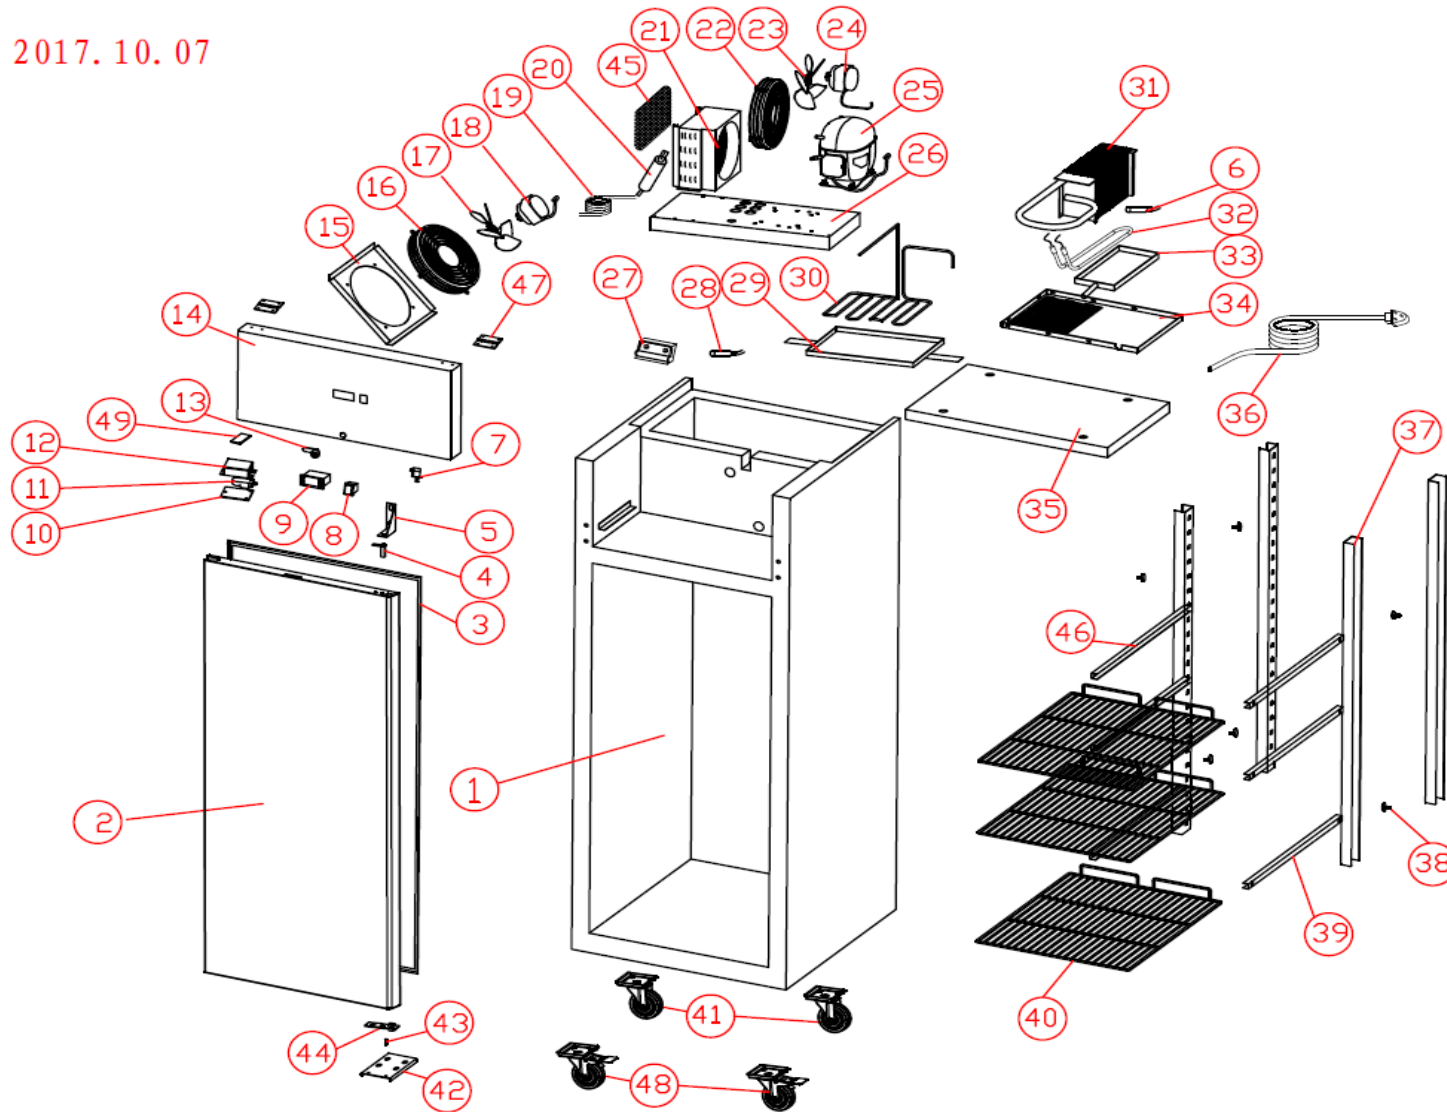

ecofrost

7950.5015

Onderdelen informatie
Erzatzteil information
Spare part information
Information de pièces

EXPLODED VIEW

Date: 2017. 10. 07

Onderdelenlijst 7950.5015

| POS: | Art.No.: | Omschrijving: | Aantal: |
|------|-----------|--------------------|---------|
| 1 | | cabinet | 1 |
| 2 | 9338.3745 | door | 1 |
| 3 | 9338.3345 | door gasket | 1 |
| 4 | 9338.3075 | spring hinge | 1 |
| 5 | | right upper hinge | 1 |
| 6 | 9338.3520 | eva. sensor | 1 |
| 7 | 9338.3575 | light/fan switch | 1 |
| 8 | 9338.3570 | power switch | 1 |
| 9 | 9338.3550 | controller | 1 |
| 10 | | light cover | 1 |
| 11 | 9338.3565 | LED light | 1 |
| 12 | | light box | 1 |
| 13 | 9338.3115 | door lock | 1 |
| 14 | | panel | 1 |
| 15 | | motor board | 1 |
| 16 | 9338.3040 | eva. fan cover | 1 |
| 17 | | eva. fan blade | 1 |
| 18 | 9338.3620 | eva. fan | 1 |
| 19 | 9338.3185 | capillary | 1 |
| 20 | 9338.3370 | dryer filter | 1 |
| 21 | 9338.3470 | condenser | 1 |
| 22 | 9338.3590 | cond.fan cover | 1 |
| 23 | | cond. Fan blade | 1 |
| 24 | 9338.3600 | cond. Fan motor | 1 |
| 25 | 9338.3420 | compressor | 1 |
| 26 | | cooling unit board | 1 |
| 27 | | sensor clip | 1 |
| 28 | 9338.3525 | sensor | 1 |
| 29 | 9338.3790 | outer drain pan | 1 |
| 30 | | high pressure pipe | 1 |
| 31 | 9338.3500 | evaporator | 1 |
| 32 | 9338.3555 | heater | 1 |
| 33 | 9338.3795 | inner drain pan | 1 |
| 34 | | fan plate | 1 |
| 35 | | top cover | 1 |
| 36 | 9338.3530 | power cord | 1 |
| 37 | | shelf holder | 4 |
| 38 | | shelf holder screw | 8 |
| 39 | | right shelf guide | 3 |
| 40 | 9338.3020 | shelf | 3 |
| 41 | 9338.3085 | wheel | 2 |
| 42 | | right bottom hinge | 1 |
| 43 | | hinge axis | 1 |
| 44 | 9338.3280 | door axis sleeve | 1 |
| 45 | 9338.3250 | cond. filter net | 1 |
| 46 | | left shelf guide | 3 |
| 47 | | panel connect | 2 |