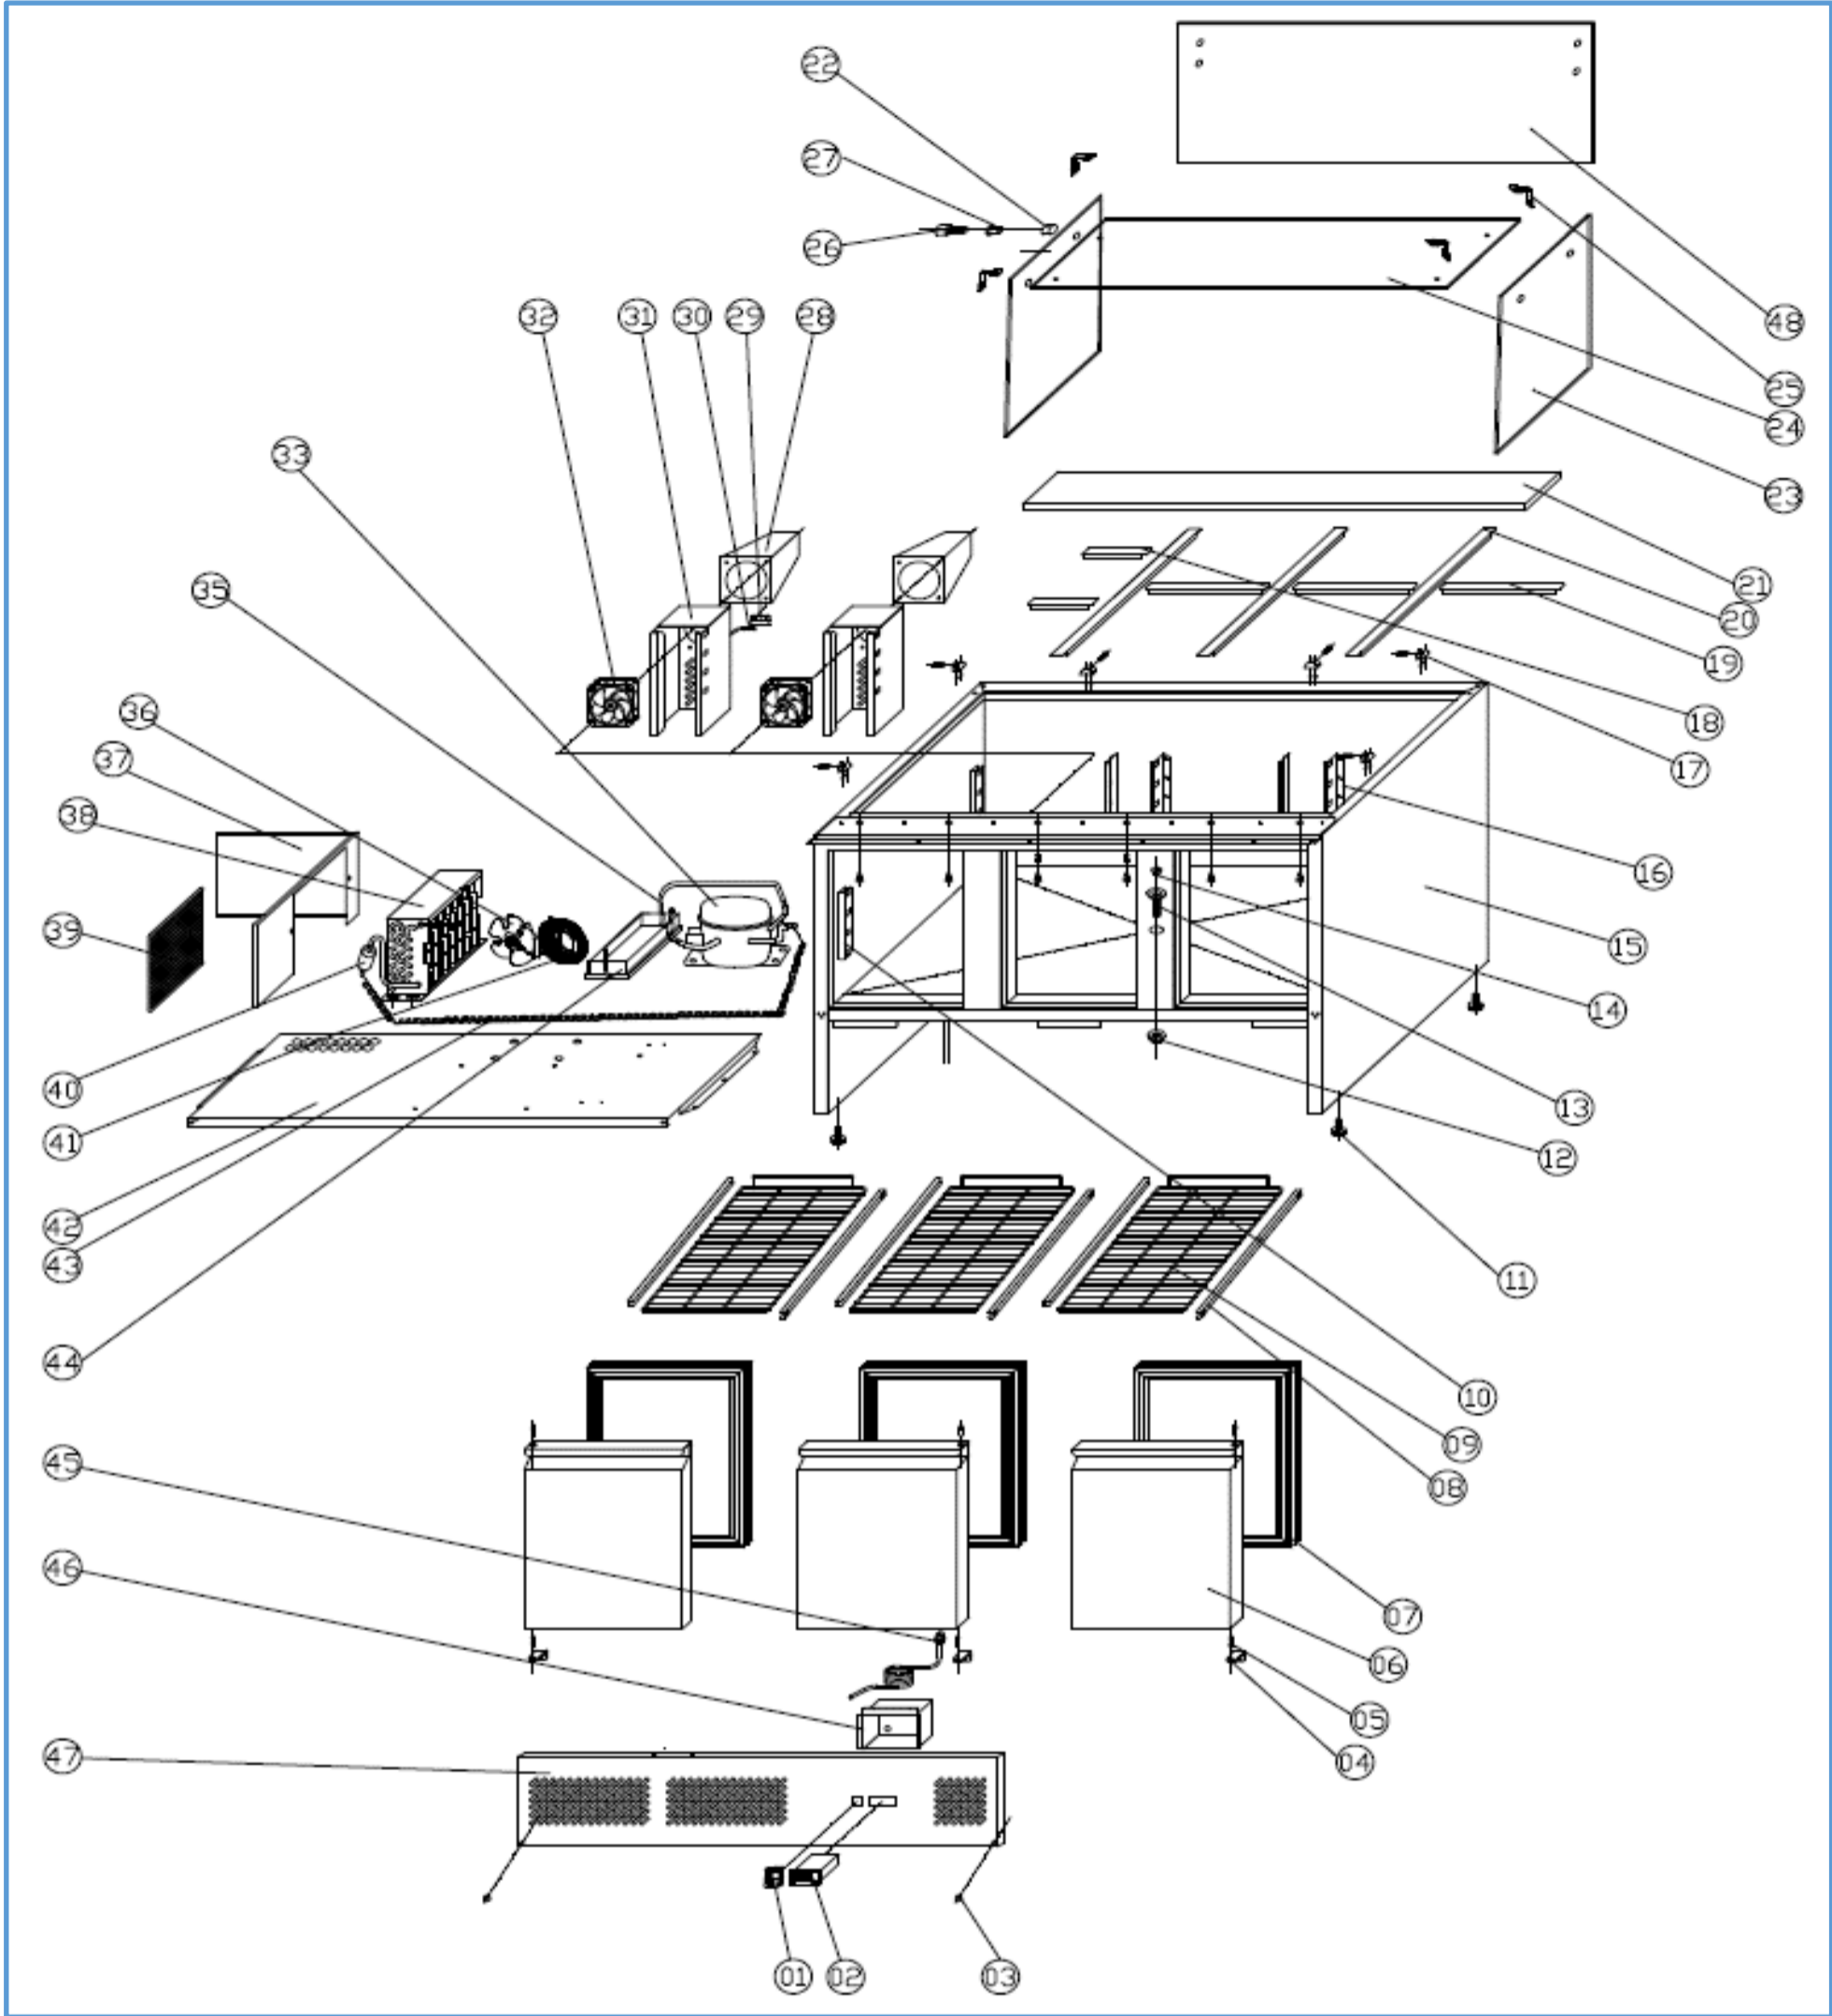

7950.0405

R134A

Onderdelen informatie

Erzatzteil information

Spare part information

Information de pièces

Onderdelenlijst 7950.0405

POS:	Art.No.:	Omschrijving:	Aantal:
1	9108.0244	MAIN SWITCH	1PC
2	9114.0035	THERMOSTAT	1PC
3		PLASTIC CAP	8PCS
4	9338.0230	DOWN HINGE/RIGHT/LEFT	3PCS
5	9338.0100	DOWN HINGE AXIS	6PCS
6	9338.0186	DOOR LEFT	1PCS
6a	9338.0185	DOOR RIGHT	2PCS
7	9048.0000	GASKET	3PCS
8		GUIDE/RIGHT/LEFT	3PAIRS
9		SHELF	3PCS
10		SIDE SUPPORT/RIGHT/LEFT	4PCS
11	9338.1195	FEET	4PCS
12		DRAIN PIPE NUT	1PC
13	9338.0040	DRAIN PIPE	1PC
14		DRAIN PIPE COVER	1PC
15		BODY	1PC
16		BACK SUPPORT/RIGHT/LEFT	2PAIRS
17	9338.1618	GLASS.CLIP	1PAIR
18		SHORT SUPPORT	2PCS
19		MIDDLE SUPPORT	3PCS
20		LONG SUPPORT	3PCS
21		CUTTING BOARD	1PC
22	9338.1618	GLASS FIXED CLIP NUT	2PCS
23		SIDE GLASS	2PCS
24		TOP GLASS	1PC
25	9338.1618	GLASS LINKED CLIP	1PC
26	9338.1618	GLASS FIXED BOLT	4PCS
27	9338.1618	BUSHING	4PCS
28		AIRFLOW DUCT	2PCS
29		SENSOR FIXED CLIP	1PC
30	9181.2050	SENSOR	1PC
31		CIRCLE FAN SUPPORT	2PCS
32	9999.0136	CIRCLE FAN	2PCS
33	9338.1543	COMPRESSOR	1PC
35		DISCHARGE TUBE	1PC
36	9390.0130	CONDENSER FAN	1PC
37		CONDENSER COVER BOARD	1PC
38	9338.1375	CONDENSER	1PC
39	9338.1791	FILTER	1PC
40		FILTER DRIER	1PC
41		BASKET GUARD GRILLS	1PC
42		UNIT BOARD	1PC
43	9338.1970	CAPILLARY	1PC
44	9338.2214	WATER PAN	1PC
45	9338.2208	PLUG	1PC
46		JUNCTION BOX	1PC
47		FRONT PANEL	1PC
48		BACK GLASS	