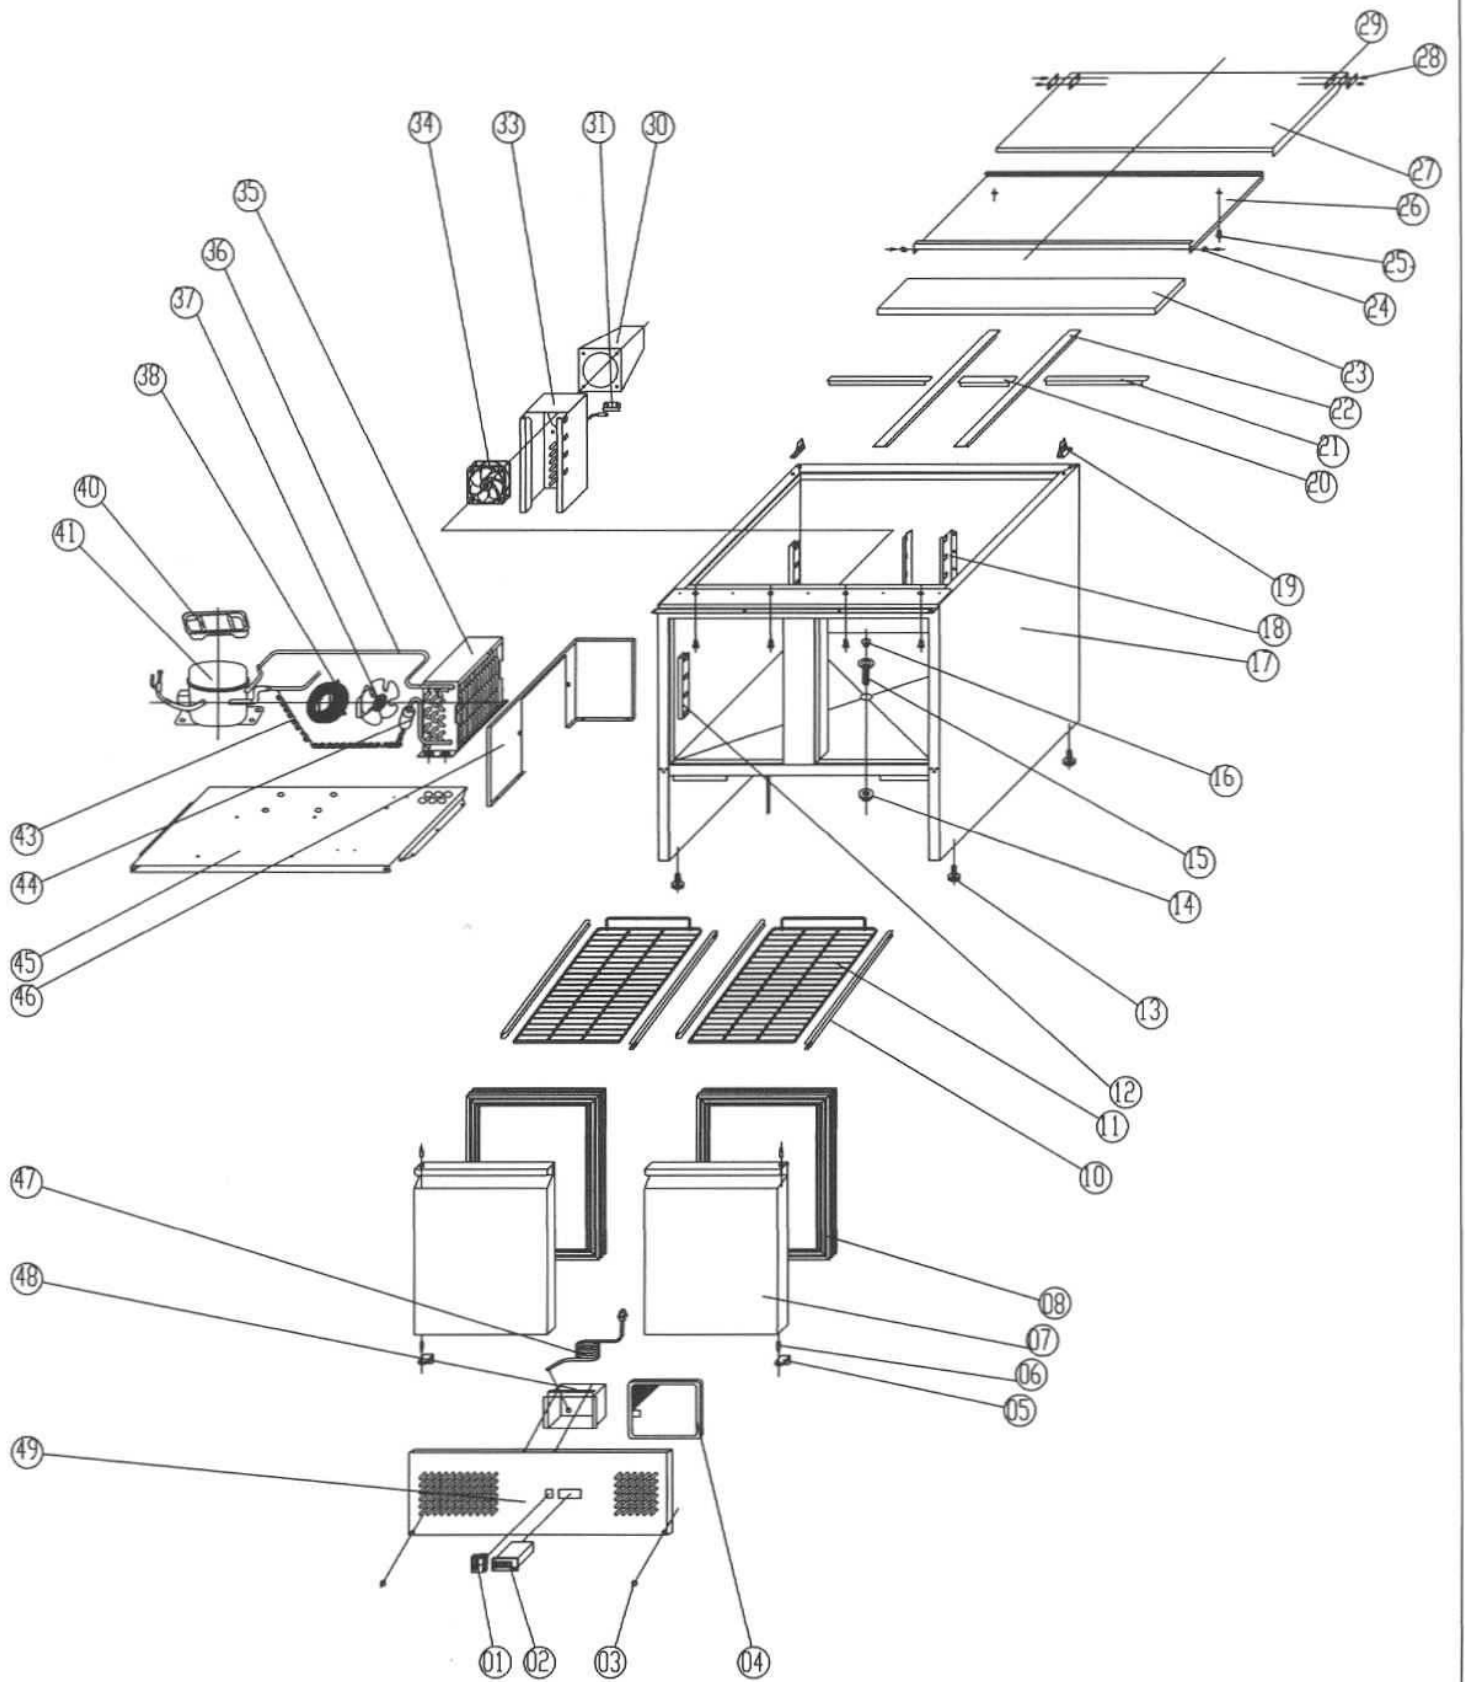

7950.0105

Onderdelen informatie

Erzatsteil information

Spare part information

Information de pièces

EXPLODE S900

SPARE PARTS LIST OF 7950.0105

NO.	CODE	NAME	MODEL	QUY.	MATERIAL	REMARK
01	9108.0244	MAIN SWITCH	DRH-2415-3	1PC		
02	9114.0035	THERMOSTAT	XR20C	1PC		
03		PLASTIC CAP	Φ13	6PCS	PLASTIC	COVERING FRONT PANEL HOLE
04	9338.0110	FILTER		1PC		
05	9338.0230	DOWN HINGE/LEFT/RIGHT		1PAIR	STAINLESS	
06	9338.0100	DOWN HINGE AXIS	Φ7×24/M5	4PCS	STAINLESS	
07	9338.0185	DOOR/RIGHT/LEFT		1PAIR		
08	9048.0000	GASKET		2PCS	PVC	
10		GUIDE/RIGHT/LEFT		1PAIR	STAINLESS	
11		SHELF	GN1/1	2PCS	COATED STEEL	
12		SIDE SUPPORT		4PCS	STAINLESS	LEFT/RIGHT
13	9338.1195	FEET		4PCS		
14		DRAIN PIPE NUT		1PC	PLASTIC	
15	9338.0040	DRAIN PIPE		1PC	PLASTIC	
16		DRAIN PIPE COVER		1PC	PLASTIC	
17		BODY		1PC		
18		BACK SUPPORT		2PCS	STAINLESS	RIGHT/LEFT
19		COVER HINGE		1PAIR	STAINLESS	RIGHT/LEFT
20		SHORT SUPPORT		1PC	STAINLESS	
21		MIDDLE SUPPORT		2PCS	STAINLESS	
22		LONG SUPPORT		2PCS	STAINLESS	
24		CUTTING BOARD		1PC	PLASTIC	
25		PLASTIC PIN		2PCS	PLASTIC	
26		MOVEMENT COVER		1PC	STAINLESS	
27		FIXED COVER		1PC	STAINLESS	
28	9338.1018	COVER HINGE AXIS		4PCS	STAINLESS	
29		STRENGTHENING BOARD		4PCS	STAINLESS	
30		AIRFLOW DUCT		1PC	STAINLESS	
31	9388.1612	SENSOR FIXED CLIP		1PC	STAINLESS	
33		CIRCLE FAN SUPPORT		1PC	STAINLESS	
34	9999.0136	CIRCLE FAN	SA1238A2	1PC		
35	9338.0275	CONDENSER	1/4HP	1PC		
36		DISCHARGE TUBE	Φ6	1PC	COPPER	
37	9999.0136	CONDENSER FAN	BD01-01/Φ170	1PC		
38		BASKET GUARD GRILLS	Φ246	1PC	COATER STEEL	
40		WATER PAN		1PC	STAINLESS	
41	9338.0080	COMPRESSOR	OF1350A	1PC		
43		CAPILLARY	Φ1.15×3000	1PC	COPPER	
44		FILTER DRIER	20g	1PC	XH-9	
45		UNIT BOARD		1PC	ZINCIFY STEEL	
46		CONDENSER COVER BOARD		1PC	ZINCIFY STEEL	
47		PLUG	LT312/1.5MM ² ×3G	1PC		
48		JUNCTION BOX		1PC	ZINCIFY STEE	
49		FRONT PANEL		1PC	STAINLESS	