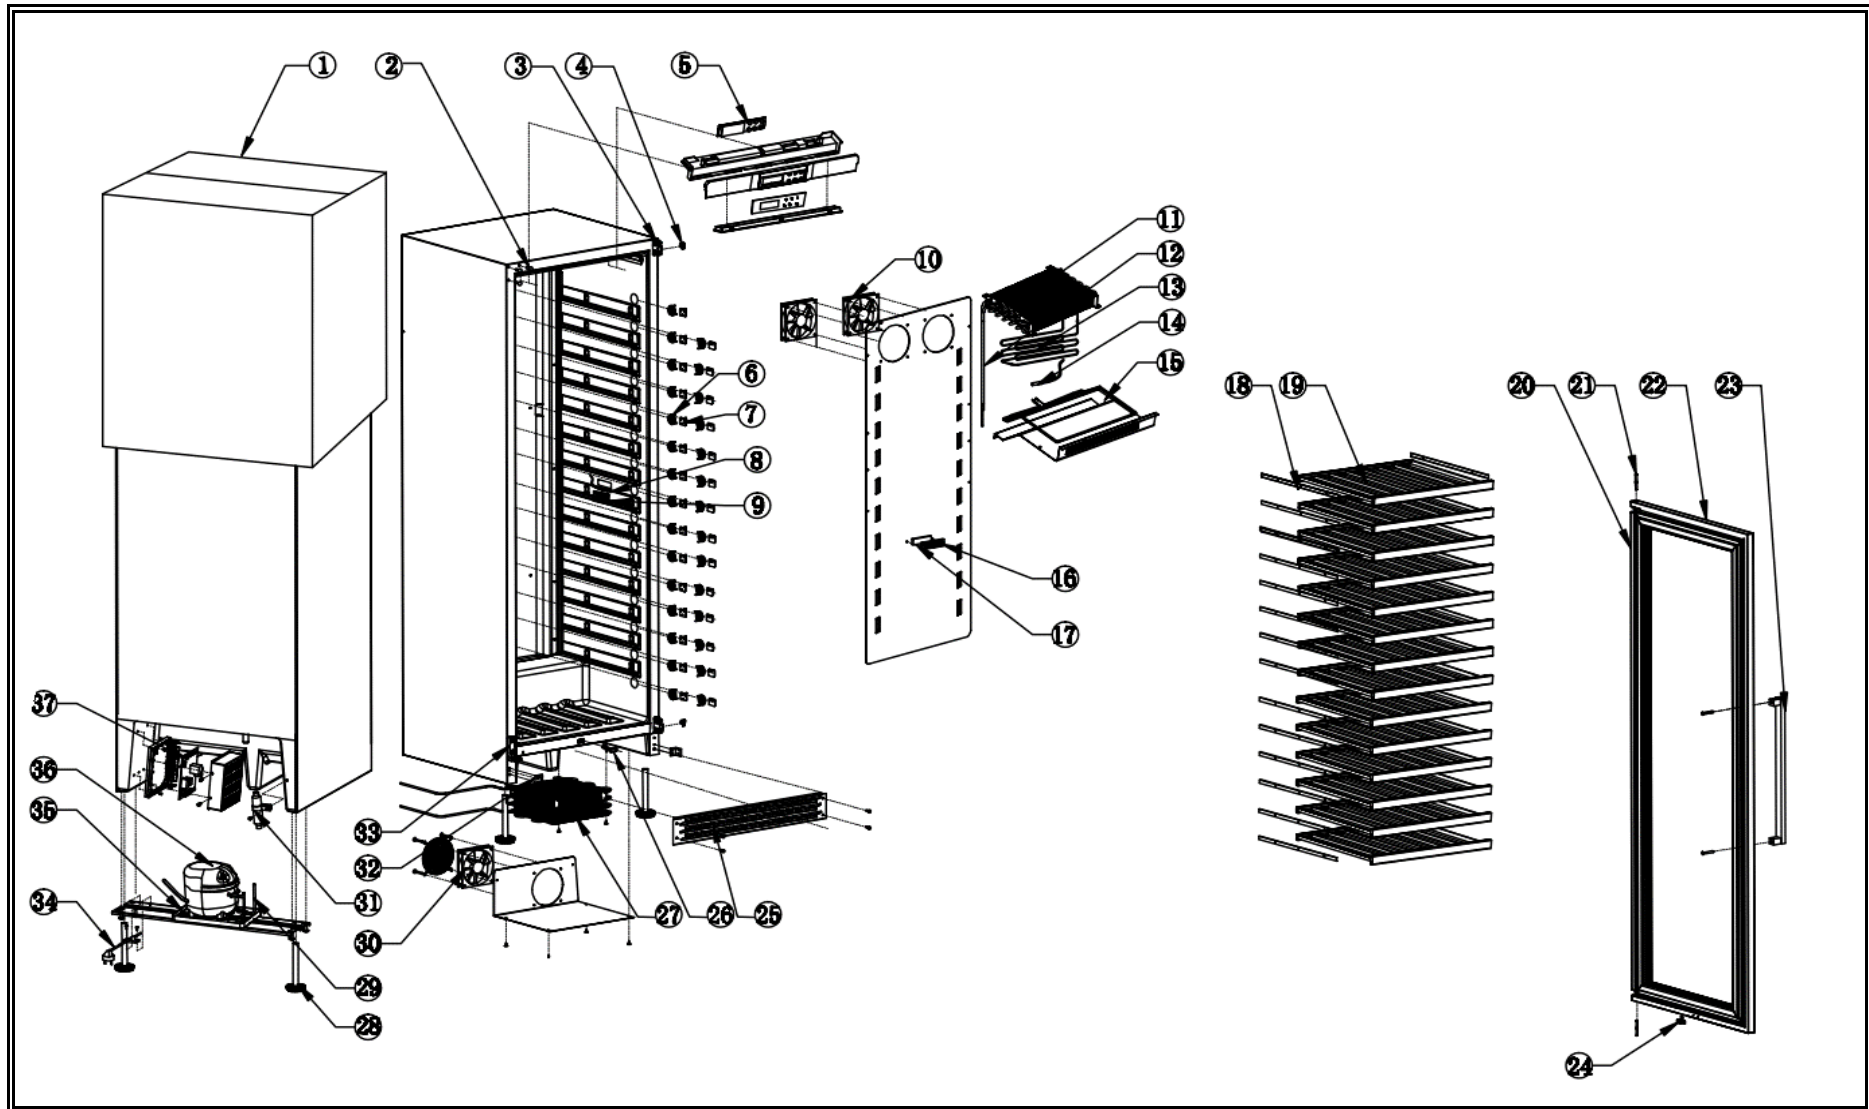

7525.0040

Onderdelen informatie
Erzatzteil information
Spare part information
Information de pièces

POS:	Art.No.:	Omschrijving:	Aantal:
1		Carton	1
2	CS9338.5002	M5 trunk-nail	6
3	CS9338.4966	Hinge	2
4	CS9338.4946	Limited rubber	2
5	CS9338.4998	White display board	1
6		Roundness light cover	28
7	CS9338.4968	White LED light (3pcs)	28
8	CS9338.4970	Sensor	1
9		Sensor cover	1
10	CS9338.4910	DC1225B fan motor	2
11	CS9338.5062	Evaporator	1
12		suction tube (UP)	1
13	CS9338.5070	Heater strip	2
14	CS9338.4914	Sensor R=2.1K	1
15		Water container	1
16		Carbon box	1
17		Carbon	1
18		Slide rail	28
19		wood shelf	14
20	CS9338.4972	SS35 door gasket	1
21	CS9338.4916	Door axis	2
22		Door	1
23	CS9338.4626	Handle	1
24	CS9338.4930	The square magnet	1
24a	CS9338.4930	Magnet mounting box	1
25		kick plate	1
26		Magnetic switch box	1
26a	CS9338.4918	Magnetic switch PCB board	1
27		Condenser	1
28	CS9338.4974	M10 cabinet leg	4
29		connecting pipe	1
30	CS9338.4910	DC1225B fan motor	1
31		Dryer filter	1
32		Kick plate base	2
33		Drop-proof device	1
34	CS9392.0830	Electrical power cord	1
35		Water container	1
36	CS9390.2930	FMXA4C compressor	1
37	CS9338.4976	PCB board	1