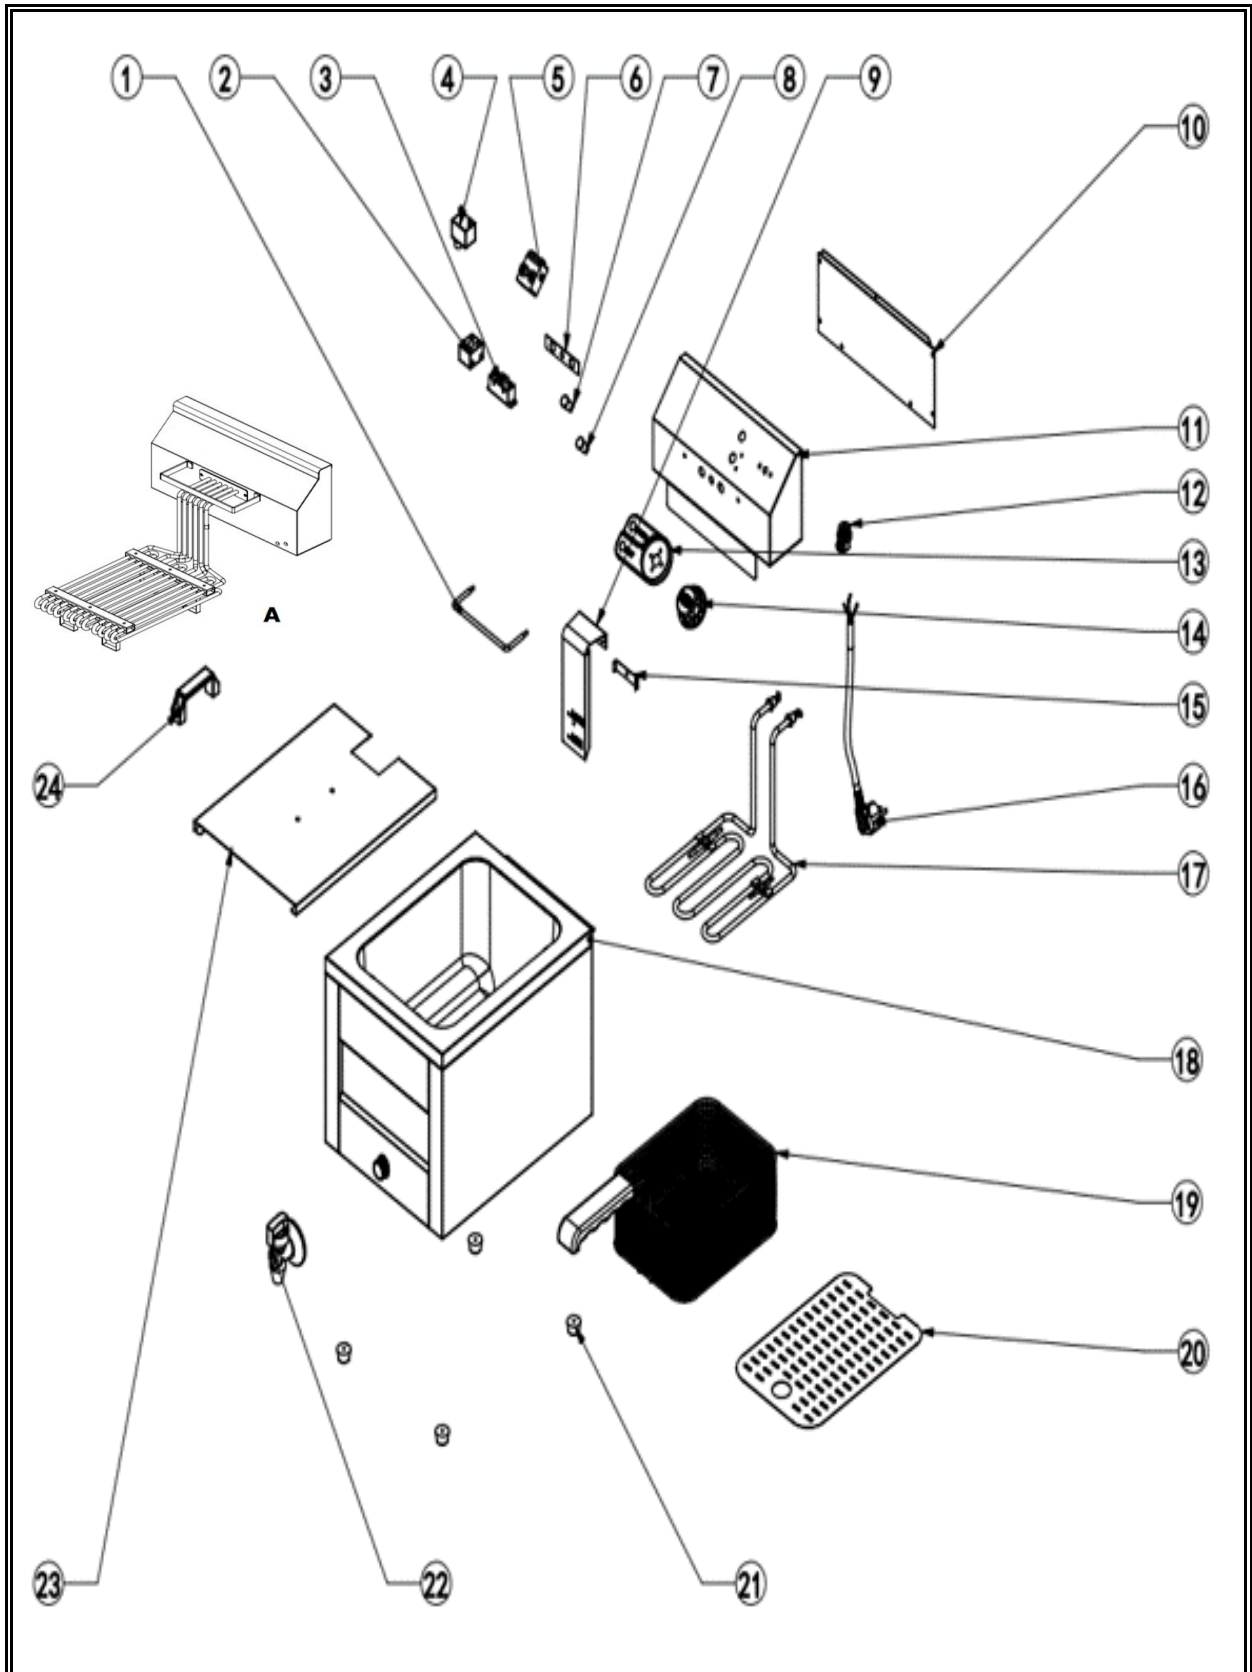

7518.0200

Onderdelen informatie
Erzatzteil information
Spare part information
Information de pièces

| POS: | Art.No.: | Omschrijving: | Aantal: |
|------|-------------|------------------------------|---------|
| 1 | | Rod | 1 |
| 2 | | Terminal block | 1 |
| 3 | CS9344.0270 | Micro switch | 1 |
| 4 | CS9344.0255 | 220°C Cut out | 1 |
| 5 | CS9344.0250 | 190°C Thermostat | 1 |
| 6 | | Silicone pressing plate | 1 |
| 7 | CS9344.0010 | Green indicator | 1 |
| 8 | CS9993.0839 | Yellow indicator | 1 |
| 9 | | Oil scale | 1 |
| 10 | | Back cover | 1 |
| 11 | | Control box welding part | 1 |
| 12 | | Cable head | 1 |
| 13 | CS9344.0510 | Knob base | 1 |
| 14 | CS9344.0510 | Knob | 1 |
| 15 | | Heating element fixing plate | 1 |
| 16 | CS9392.0830 | EU plug power cable | 1 |
| 17 | CS9331.1245 | Heating element | 1 |
| 18 | | Housing welding part | 1 |
| 19 | CS9331.1240 | Bracket | 1 |
| 20 | | Slag seperator | 1 |
| 21 | CS9998.6973 | Rubber feet | 4 |
| 22 | CS9331.0660 | Oil valve | 1 |
| 23 | | Cover | 1 |
| 24 | CS9093.0090 | Bow-shaped handle | 1 |
| A | | Elementunit | 1 |