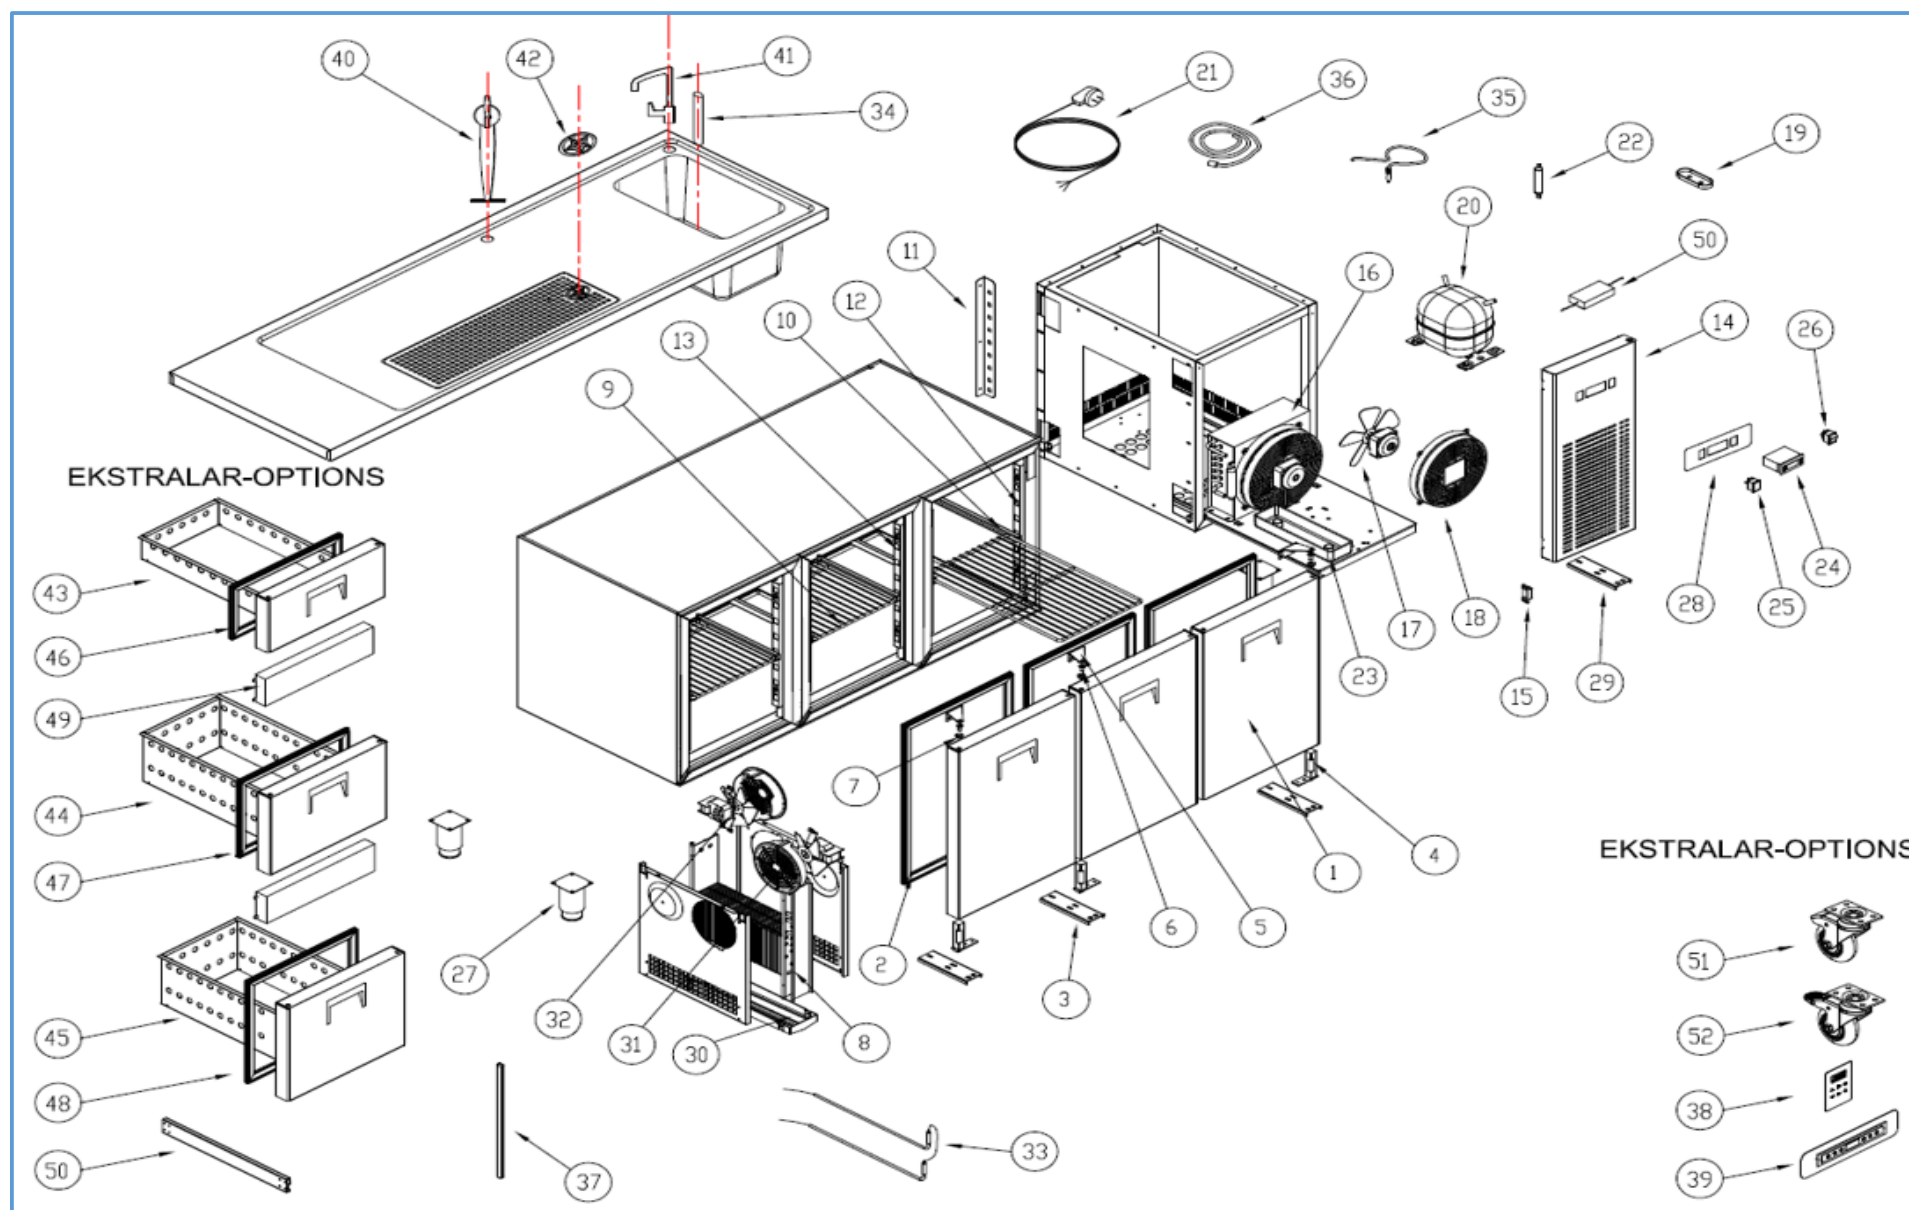

## Onderdelenlijst 7489.5330

POS:	Art.No.:	Omschrijving:	Aantal:
1		DOOR	3
2	9113.1985	DOOR GASKET	3
3	9113.1810	LOVER HINGE BRACET	3
4	9113.1260	UPRIGHT HINGE AND PARTS	3
5	9113.2005	UPPER HINGE	3
6	9113.1815	UPPER HINGE PIM	3
7	9113.1820	HINGE PLASTIC	3
8	9113.0290	EVAPOROTOR	1
9		SHELF-KGN 540x405	6
10		SHELF GUIDE - 530m	12
11		SHELF RACKET - BACK	4
12		SHELF RACKET - FRONT	4
13		SHELF RACKET - MIDDLE	4
14		CANOPY	1
15		MAGNET HINGES	2
16	9113.1770	1/2 Hp CONDANSER	1
17	9113.1525	10W-FAN MOTOR	1
18	9113.0230	CONDANSER FAN PLASTIC	1
19		PROP COVER	1
20	9113.0480	COMPRESSOR--EMT 6170 Z (1/4)	1
21		PLUG CABLE	1
22		DRAYER	1
23	9113.1080	WATER BOX	1
24	9338.3550	DIGITAL THERMOSTAT TWO PROPE(DIXELL)	1
25	9113.0675	POWER SWITCH	1
26	9113.0680	ON - OFF SWITCH	1
27		STAINLESS STEEL LEG	5
28		DIGITAL LABEL	1
29		CANOPY HINGE	1
30	9113.1075	EVAPOROTOR CUP	1
31	9113.0225	PLASTIC FAN PROTECTION	2
32	9113.0310	EVAP FAN MOTOR	2
33	9113.1045	200W RESISTANCE	1
34		OVERFLOW DISCHARGER	1
35	9113.0150	PROP	1
36	9390.2290	PROP	1
37		LED LAMP	3
38		WATER PROOF DIJITAL	1
39		TOUCH CONTROL DIGITAL	1
40		BEER TOWER SET	1
41		SINK FAUCET	1
42		GLASS WASHER	1
43		1/3 DRAWERS	
44		1/2 DRAWERS	
45		2/3 DRAWERS	
46	9113.0030	1/3 DRAWER GASKET	
47	9113.0040	1/2 DRAWER GASKET	

## Onderdelenlijst 7489.5330

POS:	Art.No.:	Omschrijving:	Aantal:
48	9113.0050	2/3 DRAWER GASKET	
49	9113.2010	DRAWERS MIDDLE BRIDGE	
50	9113.0010	DRAWER RAIL	
51	9113.0615	WHEELS	3
52	9113.0620	WHEELS BRAKE	2
53	9113.0880	TRANSFORMER LED	1
.	9113.1670	COUNTER REF EVAP GROUP 3 DOORS	1
.	9113.1685	COUNTER REF EVAPARATOR DOUBLE	1