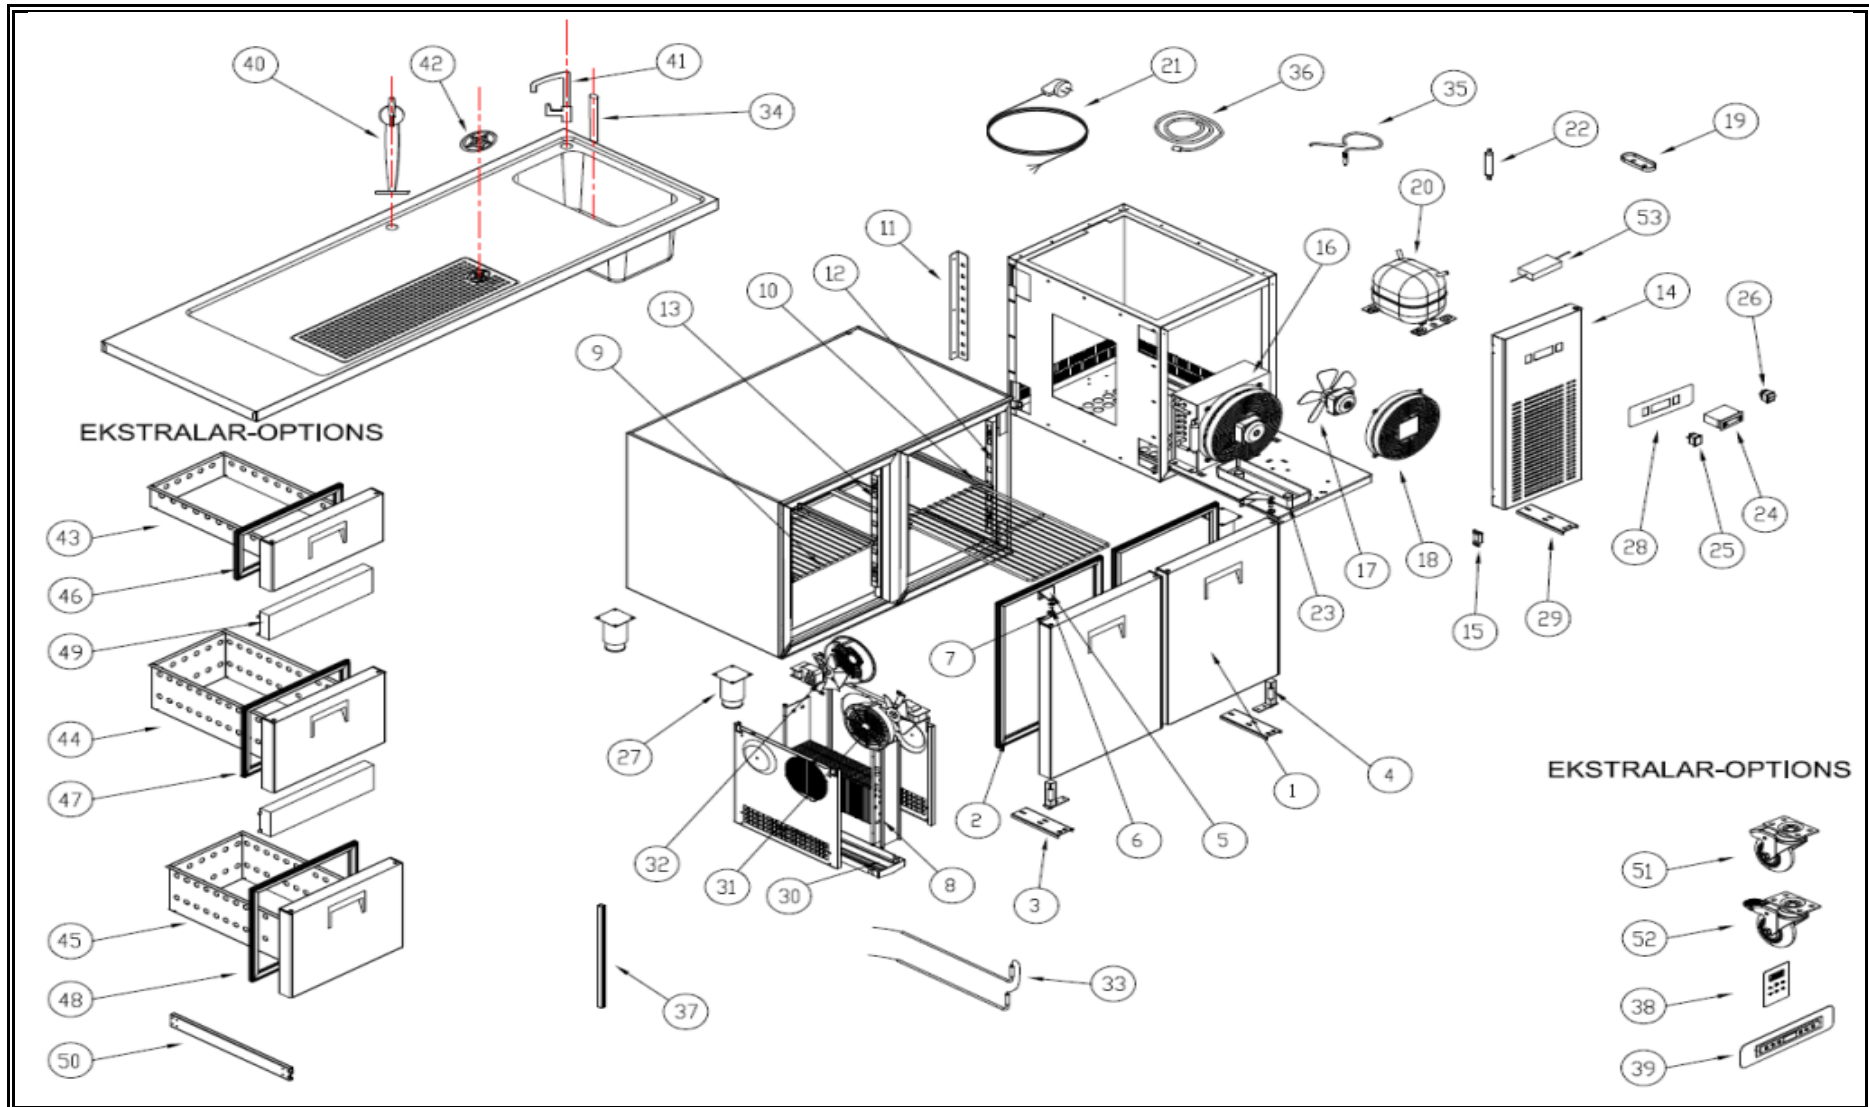

7489.5310

R134a

Onderdelen informatie
Erzatzteil information
Spare part information
Information de pièces

POS:	Art.No.:	Omschrijving:	Aantal:
1		DOOR	2
2	CS9113.1985	DOOR GASKET	2
3	CS9113.1810	LOVER HINGE BRACET	2
4	CS9113.1260	UPRIGHT HINGE AND PARTS	2
5	CS9113.2005	UPPER HINGE	2
6	CS9113.1815	UPPER HINGE PIM	2
7	CS9113.1820	HINGE PLASTIC	2
8	CS9113.0250	EVAPOROTOR	1
9		SHELF-KGN 540X405	4
10	CS7489.0565	SHELF GUIDE - 530m	8
11		SHELF RACKET - BACK	2
12		SHELF RACKET - FRONT	4
13		SHELF RACKET - MIDDLE	2
14		CANOPY	1
15		MAGNET HINGES	2
16	CS9113.1770	1/4 Hp CONDANSER	1
17	CS9113.1525	10W-FAN MOTOR	1
18	CS9113.0230	CONDANSER FAN PLASTIC	1
19		PROP COVER	1
20	CS9113.0690	COMPRESSOR- EMT 6170 Z (1/4)	1
21		PLUG CABLE	1
22		DRAYER	1
23	CS9113.1080	WATER BOX	1
24	CS9338.3550	DIGITAL THERMOSTAT TWO PROPE(DIXELL)	1
25	CS9113.0675	POWER SWITCH	1
26	CS9108.0254	ON - OFF SWITCH	1
27	CS9113.0610	STAINLESS STEEL LEG	5
28	CS9113.2300	DIGITAL LABEL	1
29		CANOPY HINGE	1
30	CS9113.1075	EVAPOROTOR CUP	1
31	CS9113.0225	PLASTIC FAN PROTECTION	2
32	CS9113.0310	EVAP FAN MOTOR	2
33	CS9113.1045	200W RESISTANCE	1
34		OVERFLOW DISCHARGER	1
35	CS9181.2051	PROP	1
36	CS9390.2290	PROP	1
37		LED LAMP	2
38		WATER PROOF DIJITAL	1
39	CS9993.8627	TOUCH CONTROL DIGITAL	1
40		BEER TOWER SET	1
41		SINK FAUCET	1
42		GLASS WASHER	1
43		1/3 DRAWERS	

POS:	Art.No.:	Omschrijving:	Aantal:
44		1/2 DRAWERS	
45		2/3 DRAWERS	
46	CS9113.0030	1/3 DRAWER GASKET	
47	CS9113.0040	1/2 DRAWER GASKET	
48	CS9113.0050	2/3 DRAWER GASKET	
49	CS9113.2010	DRAWERS MIDDLE BRIDGE	
50	CS9113.0010	DRAWER RAIL	
51	CS9113.0615	WHEELS	3
52	CS9113.0620	WHEELS BRAKE	2
53	CS9113.0880	TRANSFORMER LED	1
.	CS9113.1665	COUNTER REF EVAP GROUP 2 DOORS	1