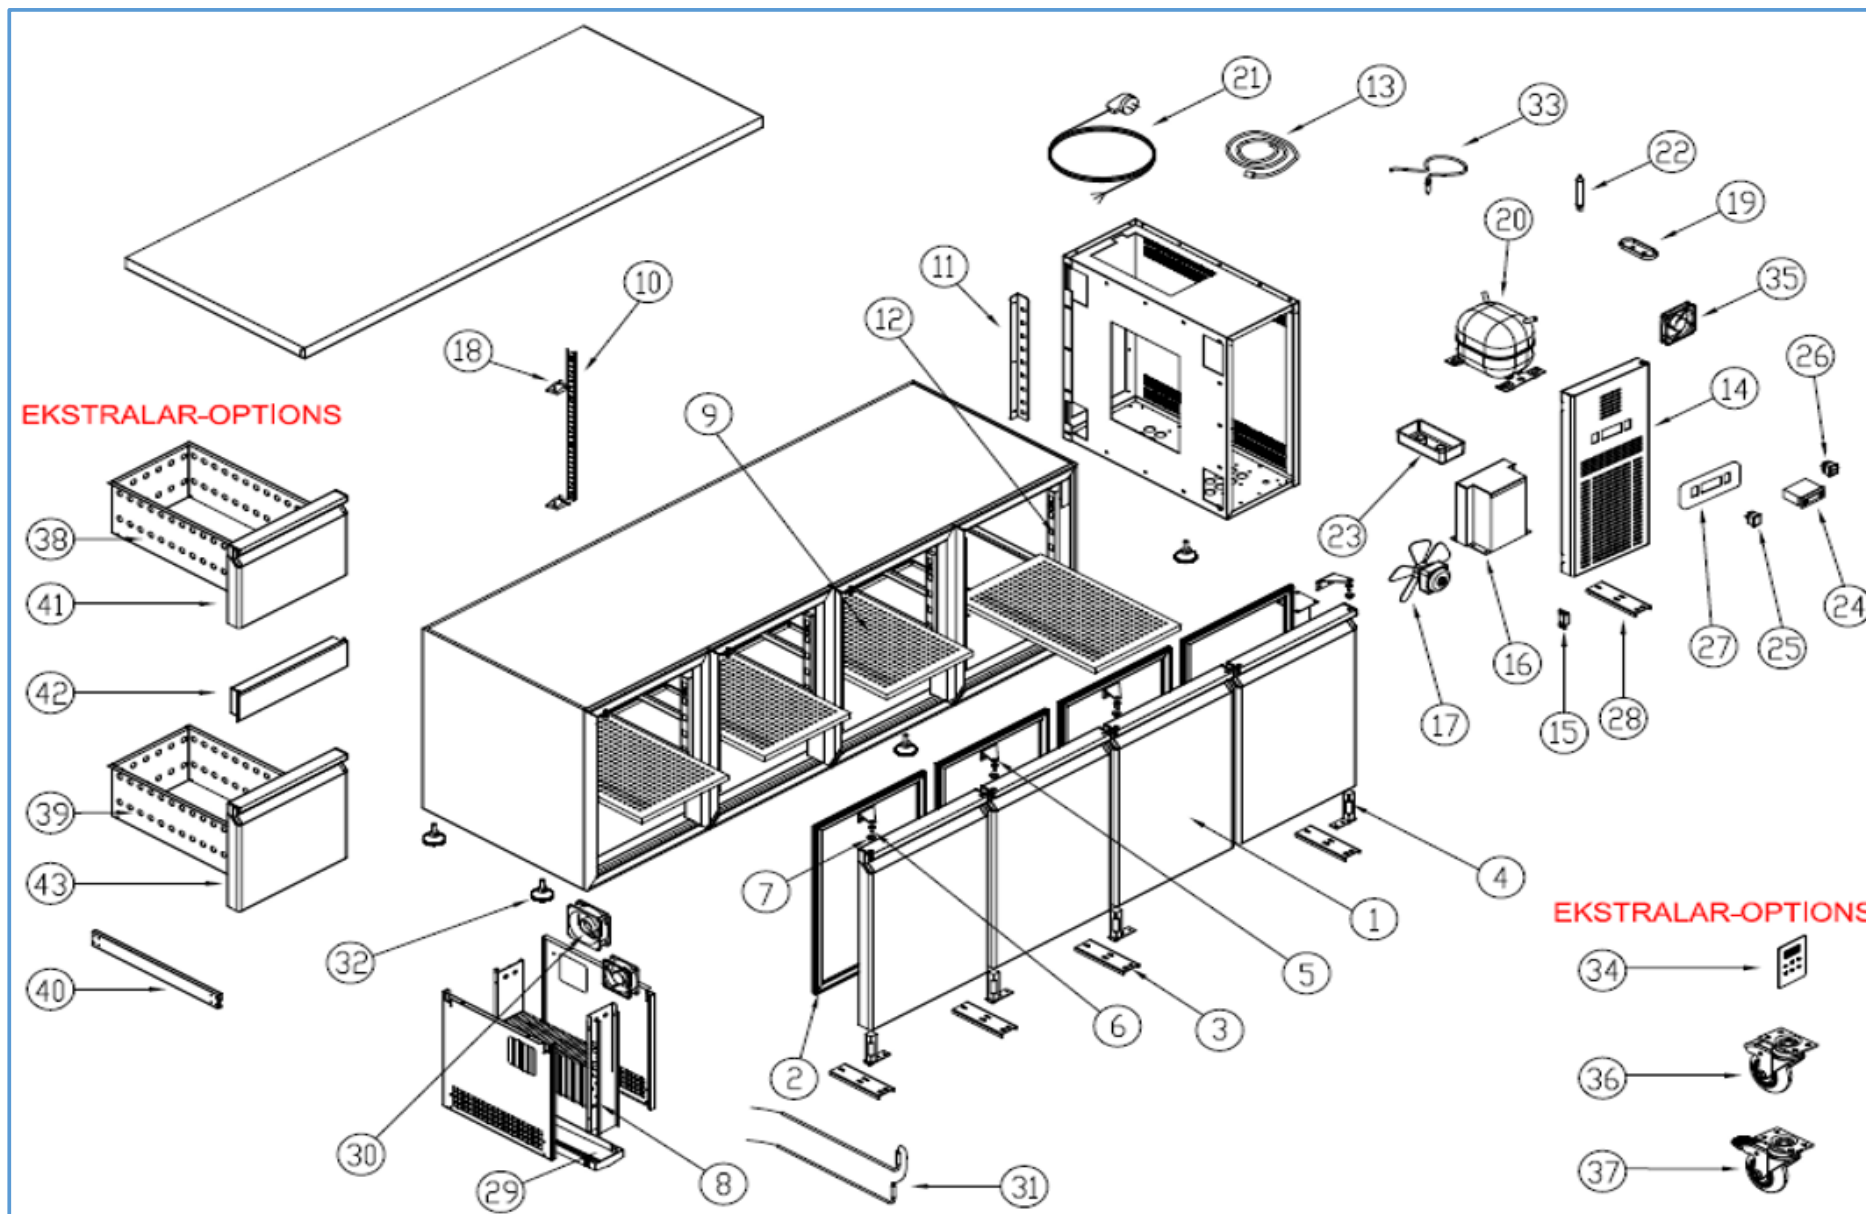

7489.5295

Onderdelen informatie

Erzatzteil information

Spare part information

Information de pièces

Onderdelenlijst 7489.5295

POS:	Art.No.:	Omschrijving:	Aantal:
1		DOOR	4
2	9113.1985	DOOR GASKET	4
3	9113.1810	LOVER HINGE BRACET	4
4	9113.1260	UPRIGHT HINGE AND PARTS	4
5	9113.2005	UPPER HINGE	4
6	9113.1815	UPPER HINGE PIM	4
7	9113.1820	HINGE PLASTIC	4
8		EVAPOROTOR-MBS	2
9		SHELF-SSN	8
10		SHELF RACKET (DOOR)	16
11		SHELF RACKET - BACK (DRAWERS)	8
12		SHELF RACKET - FRONT (DRAWERS)	8
13	9390.2290	PROP	1
14		CANOPY	1
15		MAGNET HINGES	2
16	9113.1300	CONDANSER	1
17		CONDANSER FAN MOTOR	1
18		SHELF HOLDER (DOOR)	32
19		PROP COVER	1
20	9113.2060	COMPRESSOR-NEU 6210 U (1/2Hp)	1
21		PLUG CABLE	1
22		DRAYER	1
23	9113.1080	WATER BOX	1
24	9338.3550	DIGITAL THERMOSTAT TWO PROPE(DIXELL)	1
24		DIGITAL THERMOSTAT TWO PROPE (EVCO)	1
25	9113.0675	POWER SWITCH	1
26	9108.0254	ON - OFF SWITCH	1
27		DIGITAL LABEL	1
28		CANOPY HINGE	1
29		EVAPOROTOR CUP	2
30	9113.2000	SQUARE FAN	4
31	9113.2280	200W RESISTANCE (MBS)	2
32		DSP LEG	6
33	9113.0150	PROP	1
34		WATER PROOF DIJITAL	1
35	9113.2000	SQUARE FAN	1
36	9113.0615	WHEELS	3
37	9113.0620	WHEELS BRAKE	3
38		1/3 DRAWERS	
39		1/2 DRAWERS	
40		DRAWER RAIL	
41	9113.2285	1/3 DRAWERS GASKET	
42		DRAWERS MIDDLE BRIDGE	
43	9113.2290	1/2 DRAWERS GASKET	
,		SSN EVAP GROUP 4 DOORS	1