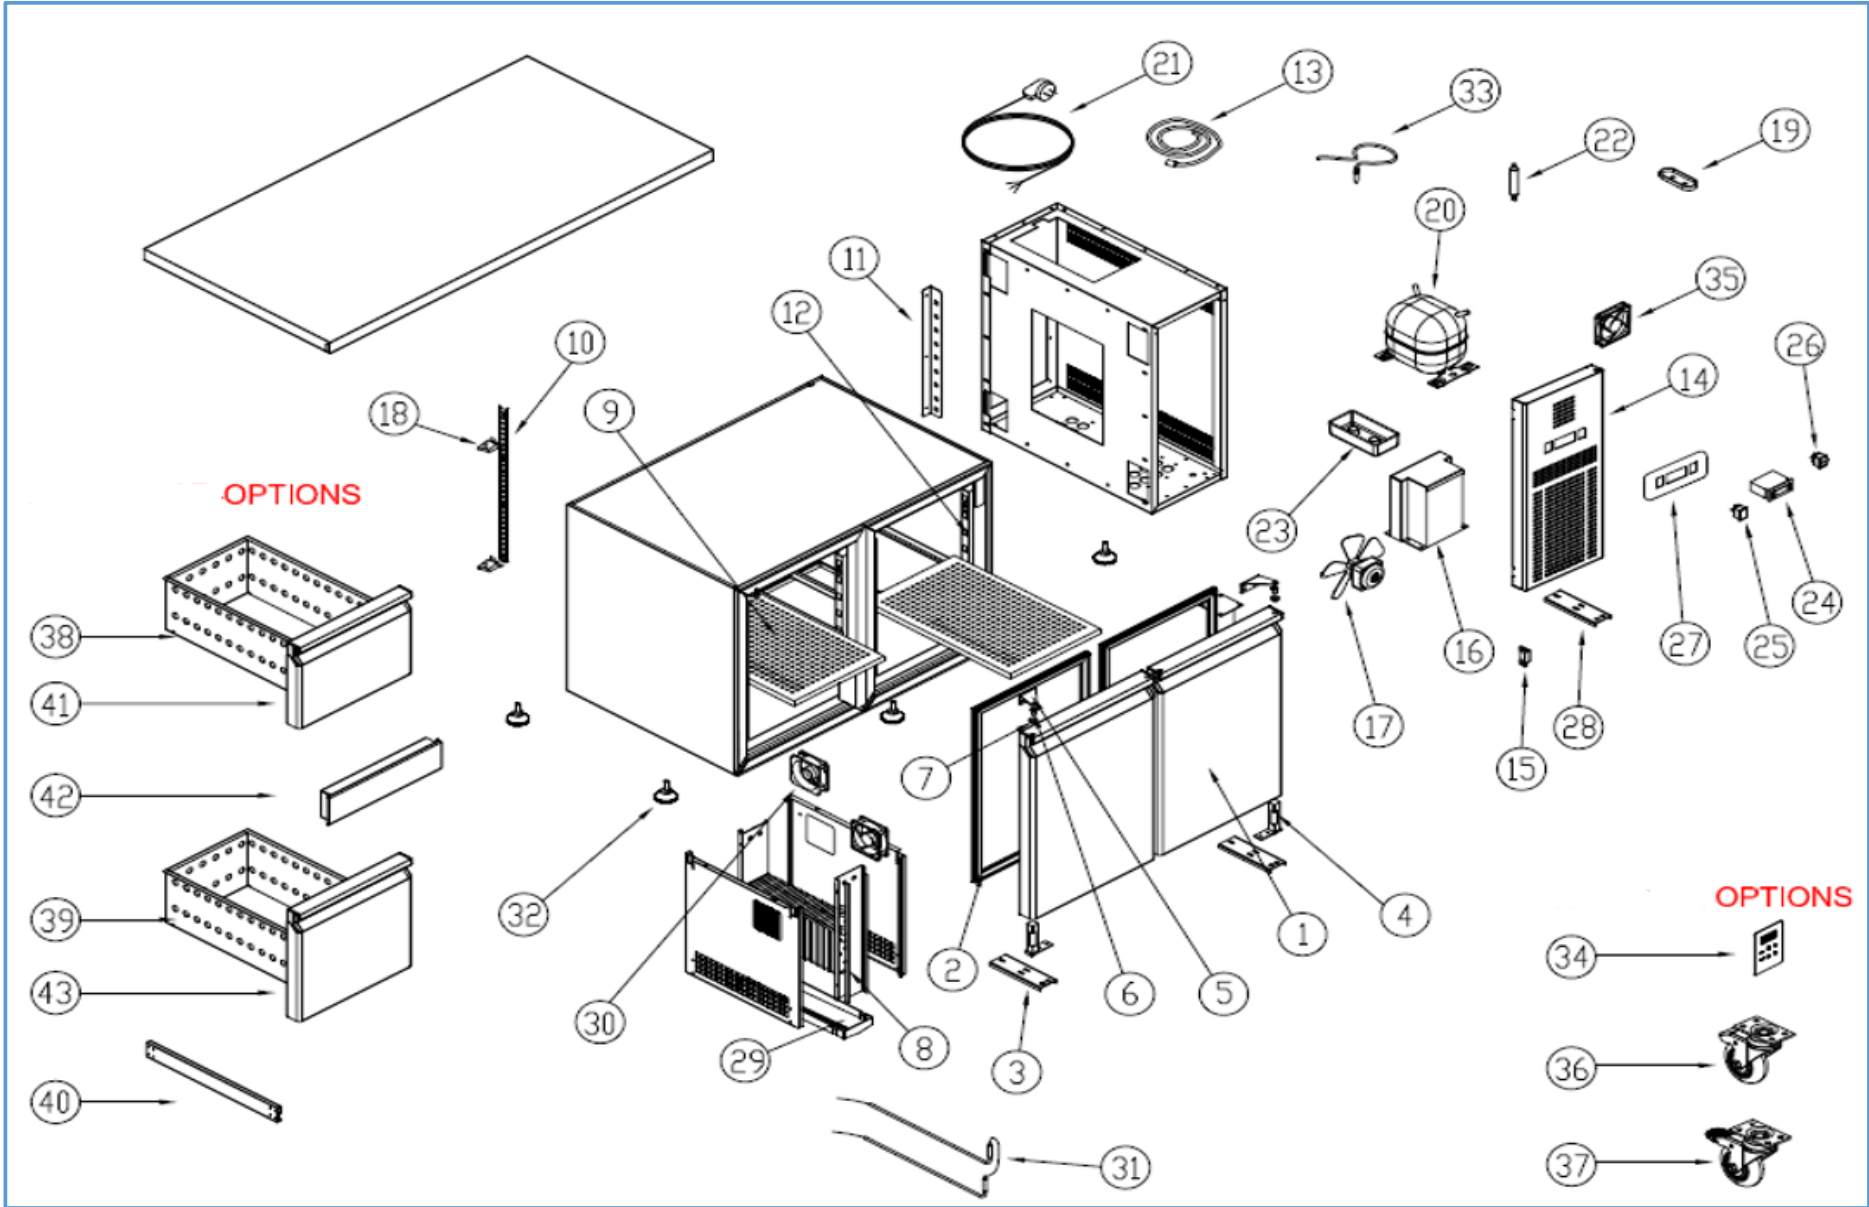

## Onderdelenlijst 7489.5270

POS:	Art.No.:	Omschrijving:	Aantal:
1		DOOR	2
2	9113.1985	DOOR GASKET	2
3	9113.1810	LOVER HINGE BRACET	2
4	9113.1260	UPRIGHT HINGE AND PARTS	2
5	9113.2005	UPPER HINGE	2
6	9113.1815	UPPER HINGE PIM	2
7	9113.1820	HINGE PLASTIC	2
8		EVAPOROTOR-MBS	1
9		SHELF-SSN	4
10		SHELF RACKET (DOOR)	8
11		SHELF RACKET - BACK (DRAWERS)	4
12		SHELF RACKET - FRONT (DRAWERS)	4
13	9390.2290	PROP	1
14		CANOPY	1
15		MAGNET HINGES	2
16	9113.1300	CONDANSER	1
17		CONDANSER FAN MOTOR	1
18		SHELF HOLDER (DOOR)	16
19		PROP COVER	1
20	9113.2045	COMPRESSOR-NEK 6181 U (1/4Hp)	1
21		PLUG CABLE	1
22		DRAYER	1
23		WATER BOX	1
24	9338.3550	DIGITAL THERMOSTAT TWO PROPE(DIXELL)	1
24		DIGITAL THERMOSTAT TWO PROPE (EVCO)	1
25	9113.0675	POWER SWITCH	1
26	9108.0254	ON - OFF SWITCH	1
27		DIGITAL LABEL	1
28		CANOPY HINGE	1
29		EVAPOROTOR CUP	1
30	9113.2000	SQUARE FAN	2
31	9113.2280	200W RESISTANCE (MBS)	1
32		DSP LEG	5
33	9113.0150	PROP	1
34		WATER PROOF DIJITAL	1
35	9113.2000	SQUARE FAN	1
36	9113.0615	WHEELS	3
37	9113.0620	WHEELS BRAKE	2
38		1/3 DRAWERS	
39		1/2 DRAWERS	
40		DRAWER RAIL	
41	9113.2285	1/3 DRAWERS GASKET	
42		DRAWERS MIDDLE BRIDGE	
43	9113.2290	1/2 DRAWERS GASKET	
.		SSN EVAP GROUP 2 DOORS	1