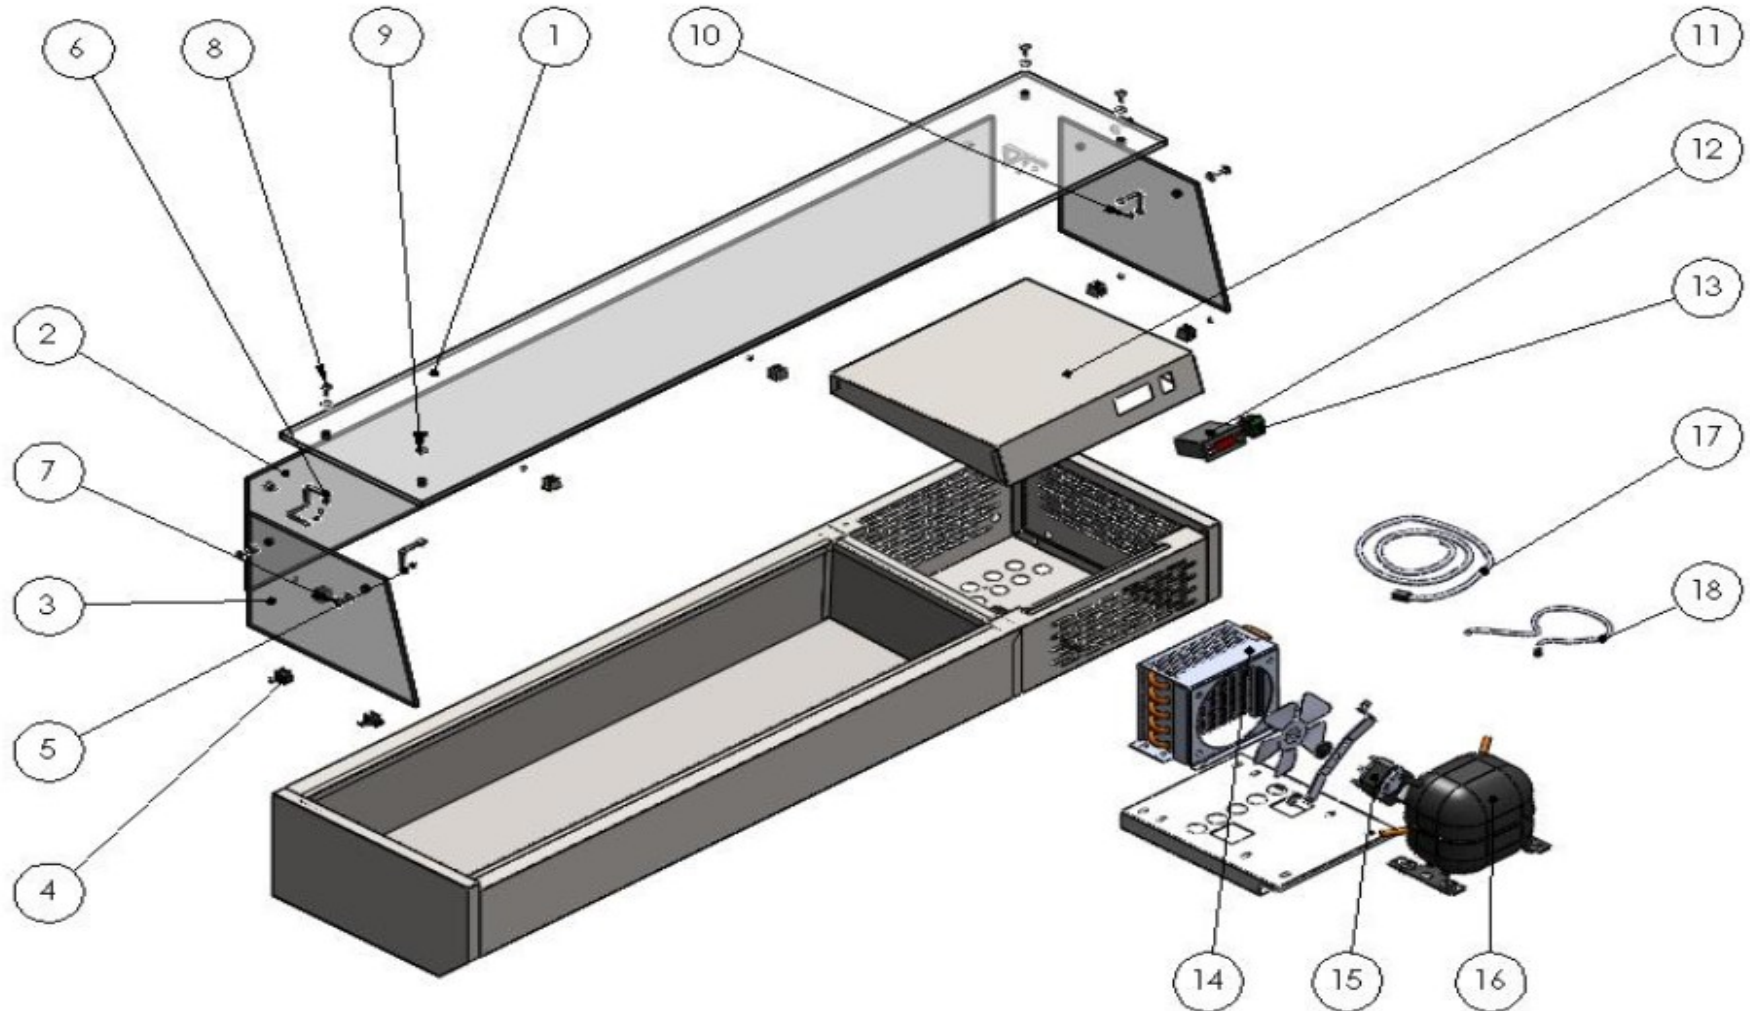

7489.5245

R134a

Onderdelen informatie
Erzatzteil information
Spare part information
Information de pièces

POS:	Art.No.:	Omschrijving:	Aantal:
1		UP GLASS	1
2		BACK GLASS	1
3		SIDE GLASS	2
4		GLASS HOLDER SCREW FOOT	7
5		2 FOOTED GLASS EDGE	2
6		3 FOOTED GLASS EDGE	2
7		M4x21 SCREW PIM (SIDE&BACK)	6
8		M4x25 SCREW PIN (UP)	4
9		PLASTIC SINGNS	20
10		CROWN NUT	10
11		MOTOR COVER	1
12	CS9338.3550	DIGITAL THERMOSTAT ONE PROPE(DIXELL)	1
13	CS9113.0675	ON-OFF SWITCH	1
14	CS9113.1785	CONDANSER	1
15	CS9113.0355	DSP FAN	1
16	CS9113.0475	COMPRESSOR	1
17		PLUG CABLE	1
18		CABLE	1
.	CS9390.2290	SENSOR	1