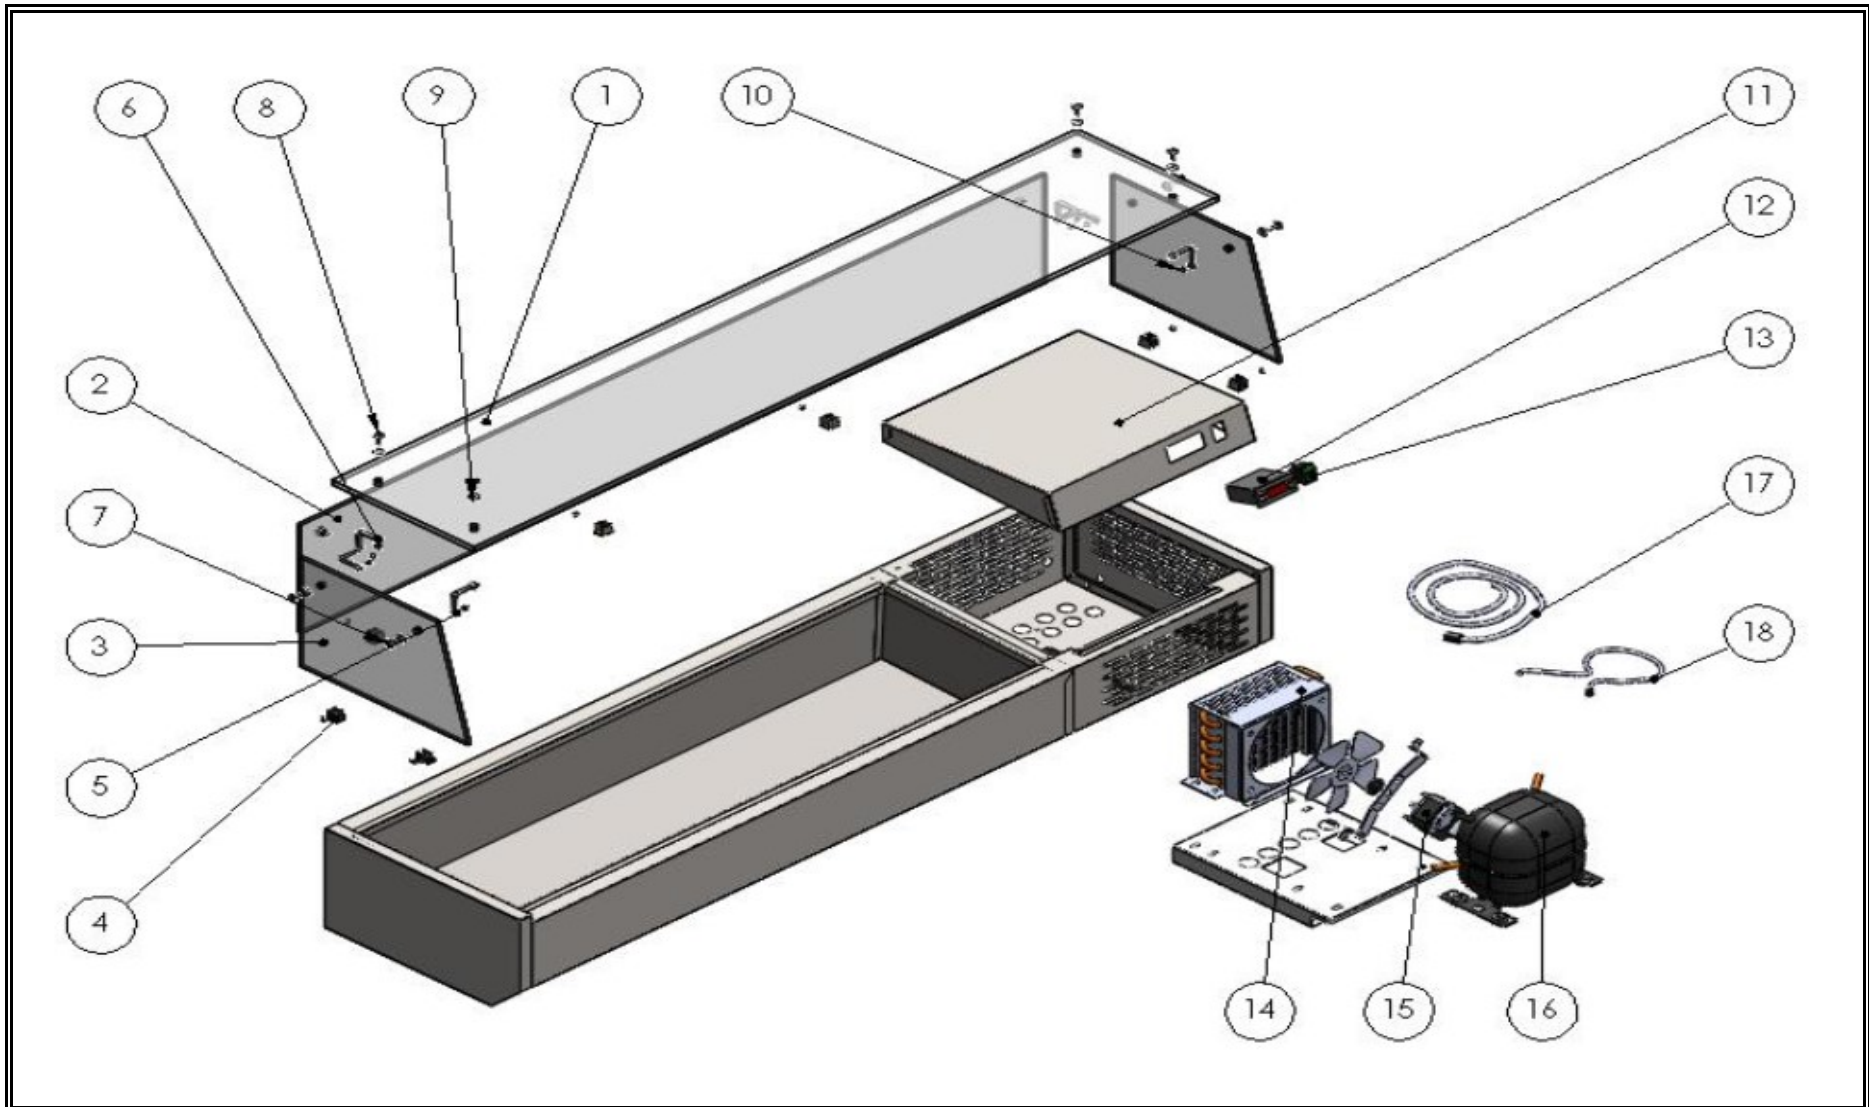

**7489.5240**

**R134a**

Onderdelen informatie  
Erzatzteil information  
Spare part information  
Information de pièces

POS:	Art.No.:	Omschrijving:	Aantal:
1		UP GLASS	1
2		BACK GLASS	1
3		SIDE GLASS	2
4		GLASS HOLDER SCREWED LEG	6
5		2 LEGGED GLASS EDGE	2
6		3 LEGGED GLASS EDGE	2
7		M4x21 SCREWED GLASS PIN (SIDE&BACK)	6
8		M4x25 SCREWED GLASS PIN (UPSIDE)	4
9		GLASS CONNECTING PLASTIC BUSHING	20
10		CROWN NUT	10
11		MOTOR COVER	1
12		ONE PROPED DIGITAL THERMOSTAT (DIXELL)	1
12		ONE PROPED DIGITAL THERMOSTAT (EVCO)	1
13	CS9113.0675	ON-OFF SWITCH	1
14		CONDENSER	1
15	CS9113.0355	DSP FAN	1
16		COMPRESSOR-EMT 6144 U(1/2Hp)	1
17		PLUG CABLE	1
18		NYAF CABLE	1