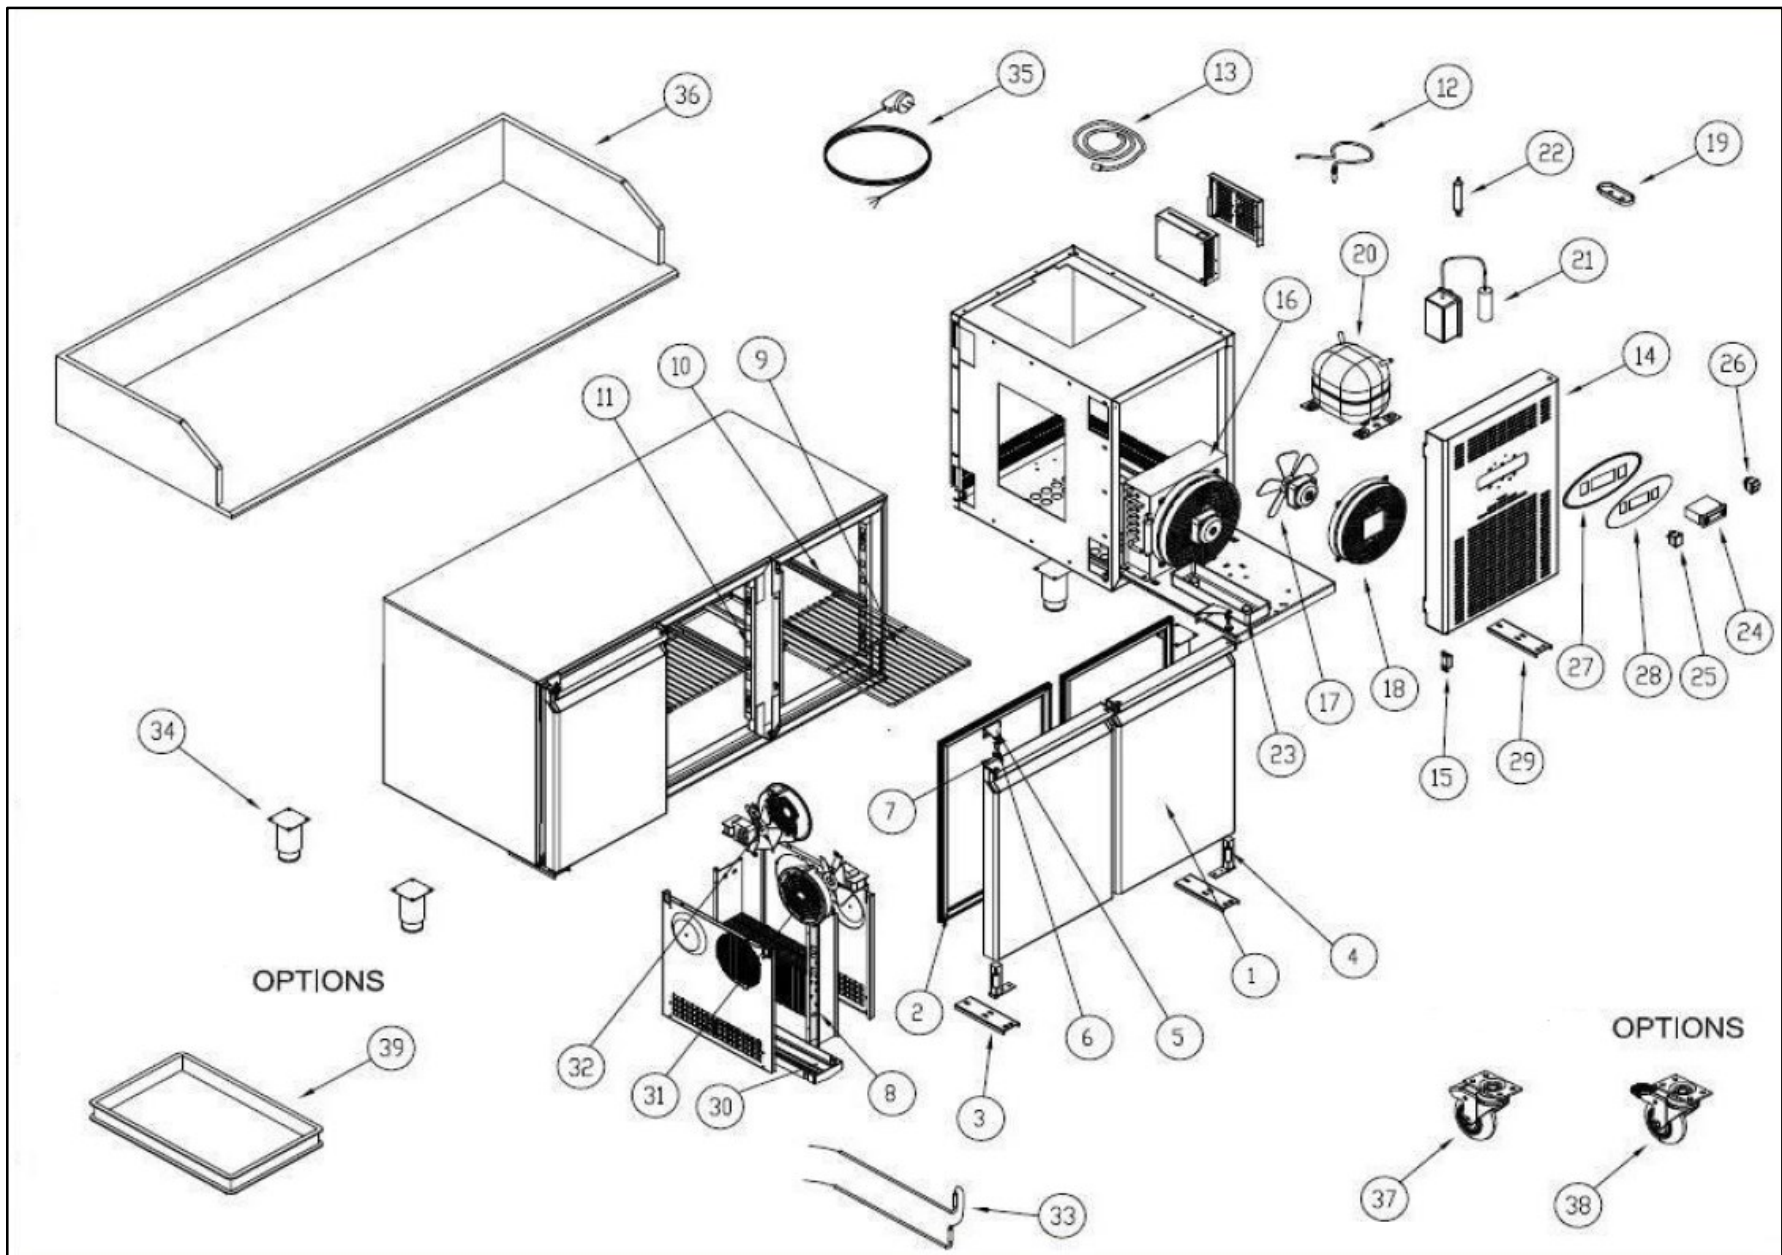

**7489.5225**

Onderdelen informatie

Erzatsteil information

Spare part information

Information de pièces

<b>NO</b>	<b>Art.No.:</b>	<b>MATERIAL NAME</b>	<b>ADET QTY</b>
1		DOOR	3
2	9113.0055	DOOR GASKET	3
3		LOVER HINGE BRACET	3
4	9113.1260	UPRIGHT HINGE AND PARTS	3
5		UPPER HINGE	3
6		UPPER HINGE PIM	3
7		HINGE PLASTIC	3
8	9113.0290	EVAPOROTOR	1
9		SHELF-PZT	3
10		SHELF GUIDE - PZT	6
11		SHELF RACKET - BACK	12
12	9113.0150	PROP	1
13		PROP	1
14		CANOPY	1
15		MAGNET HINGES	2
16	9113.1770	1/2 Hp CONDANSER	1
17	9113.1525	10W-FAN MOTOR	1
18	9113.0230	CONDANSER FAN PLASTIC	1
19		PROP COVER	1
20	9113.0480	COMPRESSOR--4430	1
21		4430-ROLE BOX	1
22		DRAYER	1
23	9113.1080	WATER BOX	1
24		DIGITAL THERMOSTAT TWO PROPE (DIXELL)	1
24		DIGITAL THERMOSTAT TWO PROPE (EVCO)	1
24		MOTHERBOARD (DIXELL)	1
24		MOTHERBOARD FRONT PANEL (DIXELL)	1
24		MOTHERBOARD (ELIWELL)	1
24		MOTHERBOARD FRONT PANEL (ELIWELL)	1
25	9113.0675	POWER SWITCH	1
26	9113.0680	ON - OFF SWITCH	1
27		PLASTIC COVER	1
28		DIGITAL LABEL	1
29		CANOPY HINGE	1
30	9113.1075	EVAPOROTOR CUP	1
31	9113.0225	PLASTIC FAN PROTECTION	2
32	9113.0310	EVAP FAN MOTOR	2
33	9113.1045	200W RESISTANCE	1
34		STAINLESS STEEL LEG	5
35		PLUG CABLE	1
36		GRANIT TRAY	1
37	9113.0615	WHEELS	3
38	9113.0620	WHEELS BRAKE	2
39		PLASTIC TRAY	3
	9113.1675	COUNTER FREEZER GROUP	1