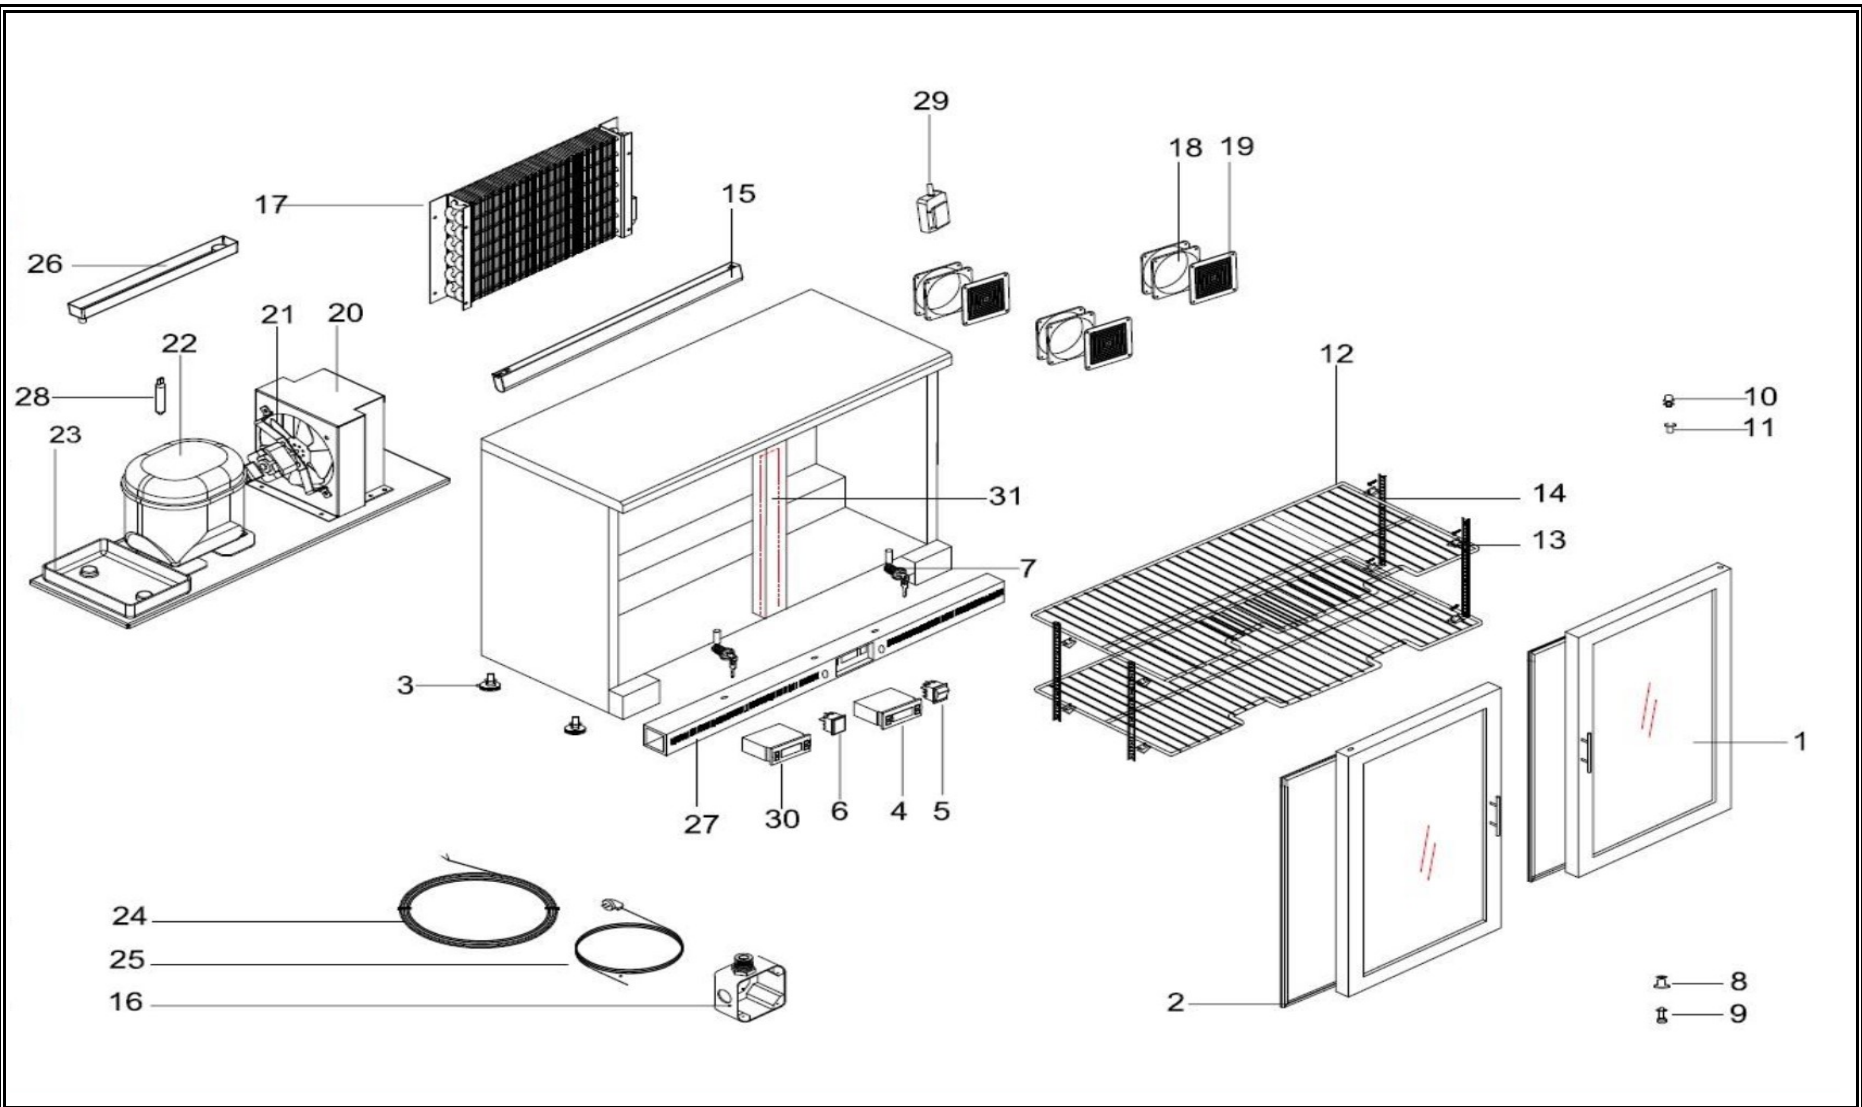

7489.5200

R134a

Onderdelen informatie
Erzatzteil information
Spare part information
Information de pièces

POS:	Art.No.:	Omschrijving:	Aantal:
1		STAINLESS GLASS STEEL DOOR	2
2		STAINLESS DOOR GASGET	2
3		ADJUSTABLE LEGS	4
4		DIGITAL THERMOMETER (DIXELL)	1
5	CS9108.0254	POWER SWITCH	1
6	CS9108.0254	POWER SWITCH (RED)	1
7		ITALIAN LOCK BODY	2
8		LOWER HINGES PIN	2
9		LOWER HINGES TOWER	2
10	CS9113.1820	UPPER HINGES TOWER	2
11		UPPER HINGES PIN	2
12		STAINLESS STEEL SHELF	2
13		SHELF HOLDER	12
14		SHELF GUIDE	6
15	CS9113.0935	LED LAMP	1
16		ELECTRICAL PROTECTION	2
17		EVAPORATOR	1
18	CS9113.2000	SQUARE FAN	3
19		SQUARE FAN COVER	3
20		CONDANSER	1
21		CONDANSER FAN	1
22	CS9113.0475	COMPRESSOR	1
23		DRENAGE CUP	1
24	CS9390.2290	PROP CABLE	1
25		PLUG CAB	1
26		EVAPORATOR CUP	1
27		CANOPY	1
28		DRAYER	1
29	CS9113.1860	HUMIDITY SENSOR	1
30	CS9113.1865	HUMIDITY CONTROL DIGITAL	1
31	CS9113.0975	DOOR RESISTANCE 2,8mt	1