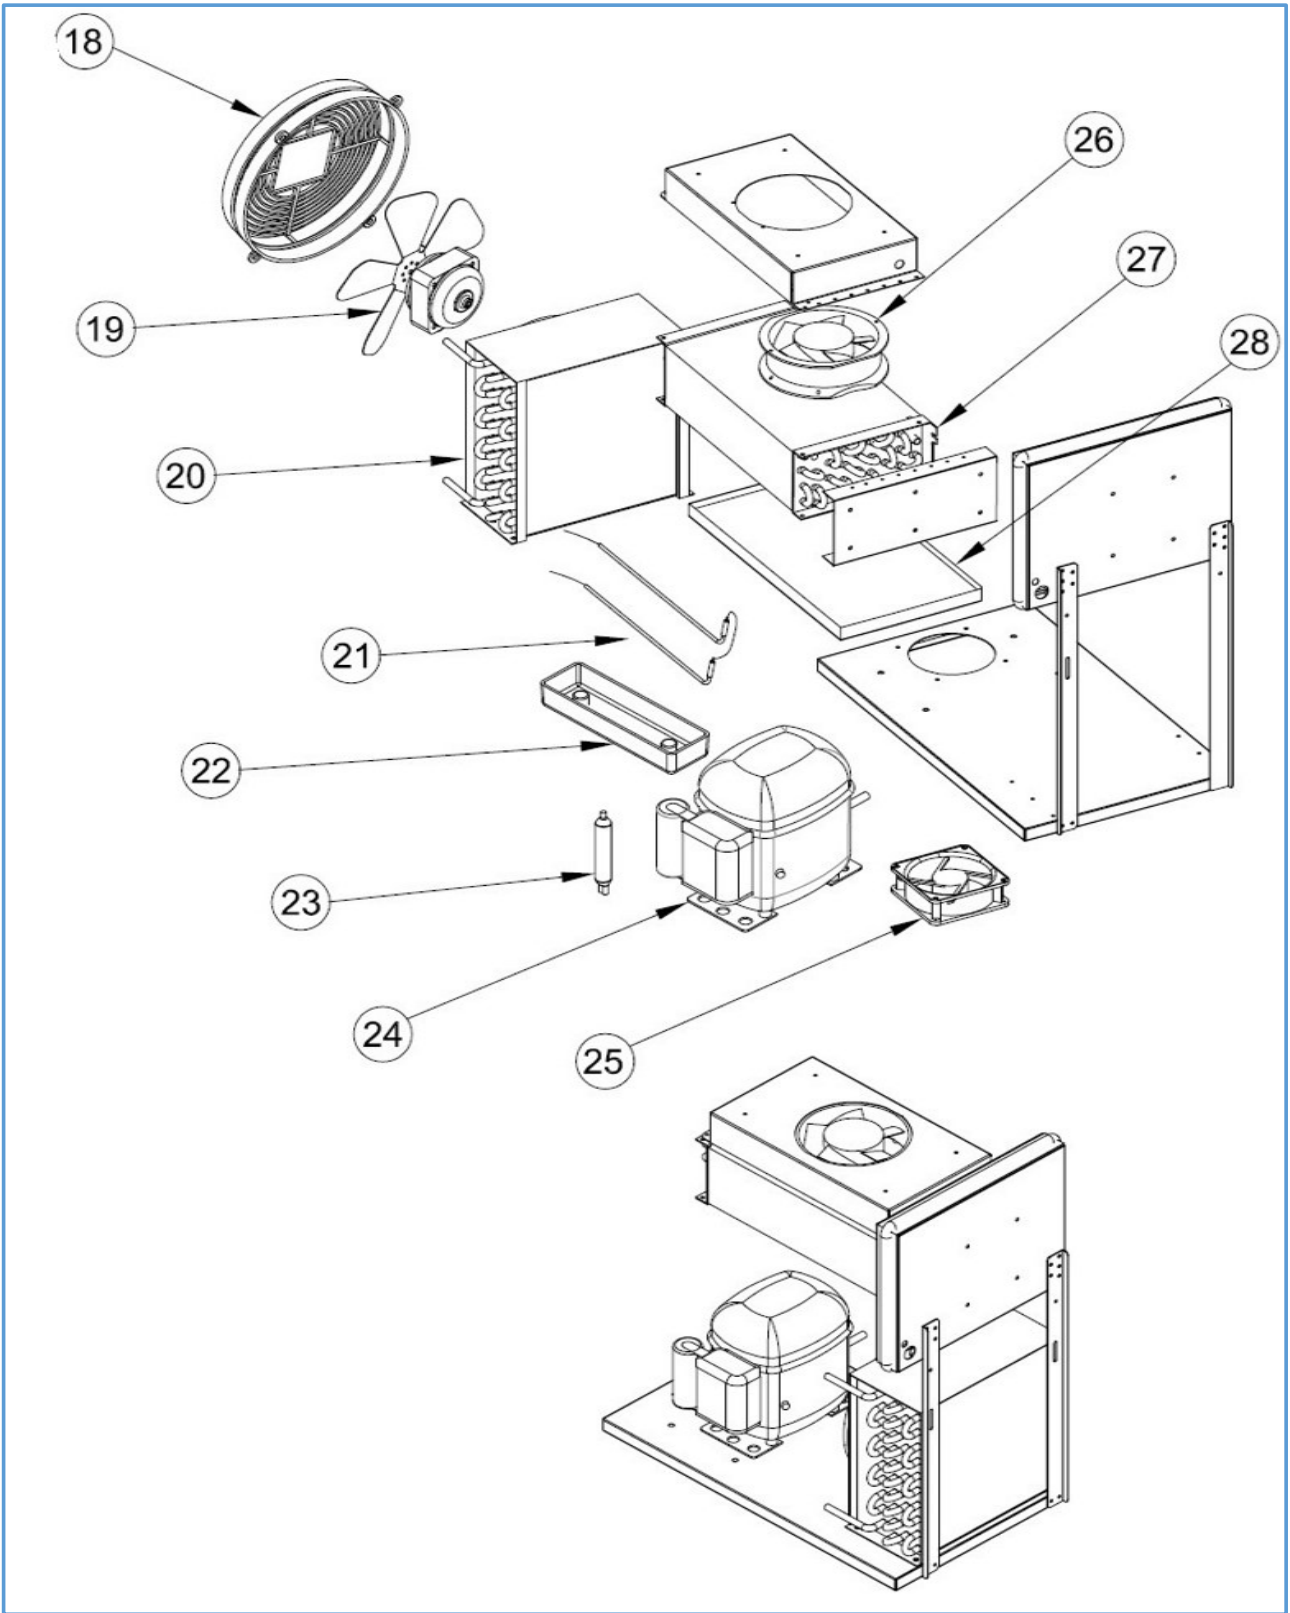

7489.5110

Onderdelen informatie

Erzatzteil information

Spare part information

Information de pièces

Onderdelenlijst 7489.5110

POS:	Art.No.:	Omschrijving:	Aantal:
1		DOOR	4
2	9113.0035	DOOR GASKET	4
3		LOVER HINGE BRACET	4
4	9113.1260	UPRIGHT HINGE AND PARTS	4
5		UPPER HINGE	4
6	9113.1815	UPPER HINGE PIM	4
7	9113.1820	HINGE PLASTIC	4
8	9113.0150	PROP	1
9		PROP	1
10		PLUG CABLE	1
11		PROP COVER	2
12		STAINLESS STEEL LEG	6
13		SHELF-CGN 530x333	4
14		SHELF-GUIDE-CGN 530m	8
15		SHELF RACKET- BACK	6
16		SHELF RACKET- SIDE	6
17		SHELF RACKET- MIDDLE	4
18	9113.0230	CONDANSER FAN PLASTIC	1
19	9113.0320	16-65 W-FAN MOTORU	1
20	9113.1805	VL7-K CONDANSER	1
21	9113.1045	200W RESISTANCE	1
22	9113.1080	WATER BOX	1
23		DRAYER	1
24	9113.0525	COMPRESSOR	1
25		SQUARE FAN	1
26	9113.0350	EVAP FAN MOTOR	1
27	9113.0270	EVAPORATOR	1
28		EVAPORATOR CUP	1
29		CANOPY PIM	1
30		CANOPY	1
31		PLASTIC COVER	1
32		DIGITAL LABEL	1
33	9113.0675	POWER SWITCH	1
34		DIGITAL THERMOSTAT TWO PROPE (EVCO)	1
35	9113.0680	ON-OF SWITCH	1
36		1/3 DRAWERS	12
37		1/3 DRAWERS GASKET	12
38		1/2 DRAWERS	8
39		1/2 DRAWERS GASKET	8
40		2/3 DRAWERS	4
41		2/3 DRAWERS GASKET	4
42		DRAWER RAIL	
43	9113.0615	WHEELS	3
44	9113.0620	WHEELS BRAKE	3
45	9113.0155	MOTHERBOARD	1
46		TOUCH CONTROL DIGITAL	1