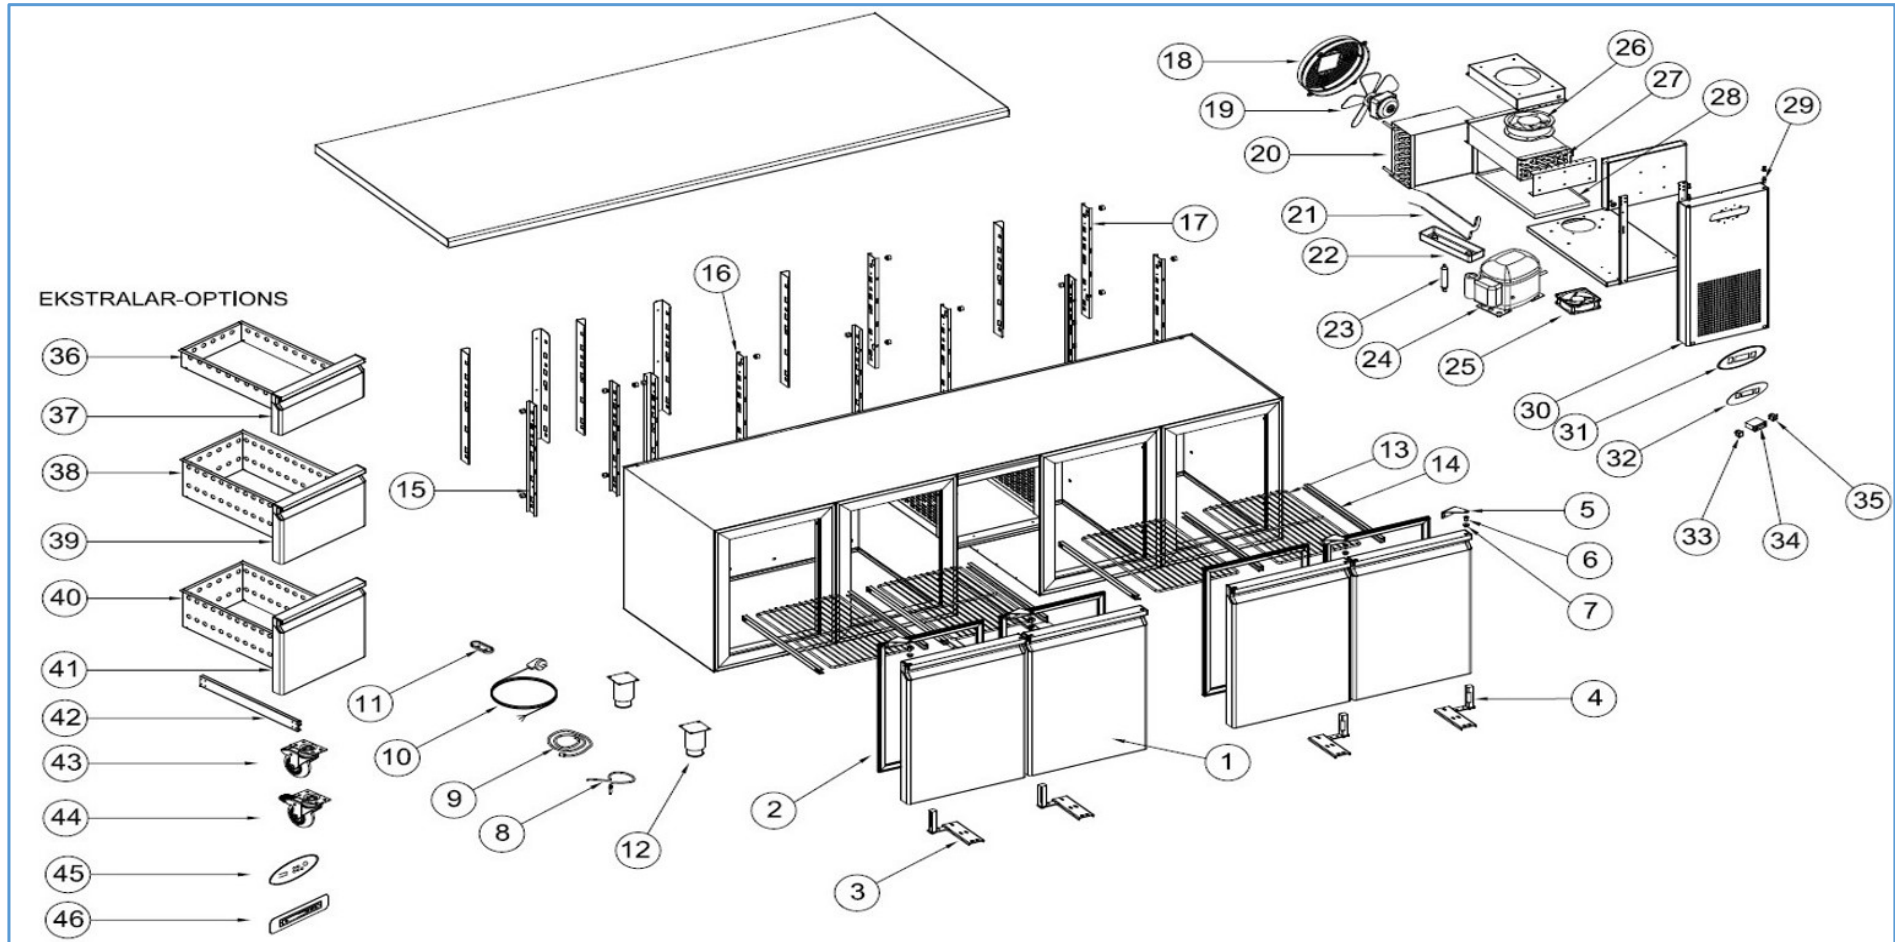

7489.5110

Onderdelen informatie

Erzatzteil information

Spare part information

Information de pièces

Onderdelenlijst 7489.5110

POS:	Art.No.:	Omschrijving:	Aantal:
1		DOOR	4
2	9113.0035	DOOR GASKET	4
3		LOVER HINGE BRACET	4
4	9113.1260	UPRIGHT HINGE AND PARTS	4
5		UPPER HINGE	4
6	9113.1815	UPPER HINGE PIM	4
7	9113.1820	HINGE PLASTIC	4
8	9113.0150	PROP	1
9		PROP	1
10		PLUG CABLE	1
11		PROP COVER	2
12		STAINLESS STEEL LEG	6
13		SHELF-CGN 530x333	4
14		SHELF-GUIDE-CGN 530m	8
15		SHELF RACKET- BACK	6
16		SHELF RACKET- SIDE	6
17		SHELF RACKET- MIDDLE	4
18	9113.0230	CONDANSER FAN PLASTIC	1
19	9113.0320	16-65 W-FAN MOTORU	1
20	9113.1805	VL7-K CONDANSER	1
21	9113.1045	200W RESISTANCE	1
22	9113.1080	WATER BOX	1
23		DRAYER	1
24	9113.0525	COMPRESSOR	1
25		SQUARE FAN	1
26	9113.0350	EVAP FAN MOTOR	1
27	9113.0270	EVAPORATOR	1
28		EVAPORATOR CUP	1
29		CANOPY PIM	1
30		CANOPY	1
31		PLASTIC COVER	1
32		DIGITAL LABEL	1
33	9113.0675	POWER SWITCH	1
34		DIGITAL THERMOSTAT TWO PROPE (EVCO)	1
35	9113.0680	ON-OF SWITCH	1
36		1/3 DRAWERS	12
37		1/3 DRAWERS GASKET	12
38		1/2 DRAWERS	8
39		1/2 DRAWERS GASKET	8
40		2/3 DRAWERS	4
41		2/3 DRAWERS GASKET	4
42		DRAWER RAIL	
43	9113.0615	WHEELS	3
44	9113.0620	WHEELS BRAKE	3
45	9113.0155	MOTHERBOARD	1
46		TOUCH CONTROL DIGITAL	1