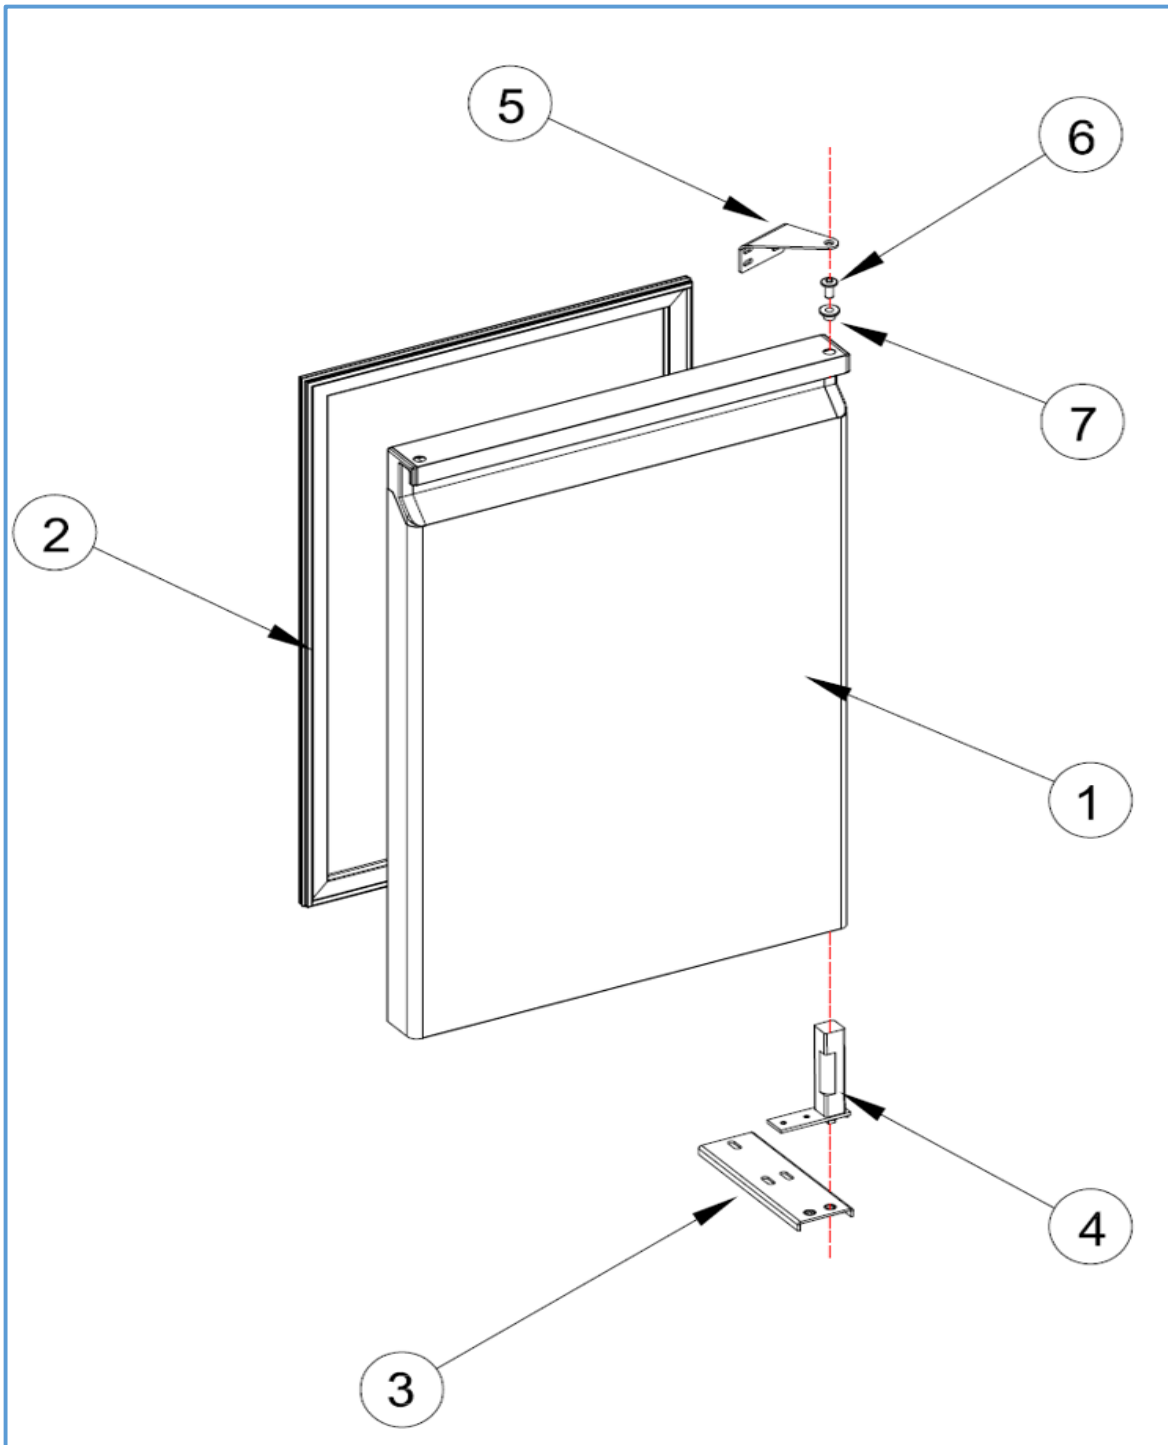

7489.5110

Onderdelen informatie

Erzatzteil information

Spare part information

Information de pièces

Onderdelenlijst 7489.5110

POS:	Art.No.:	Omschrijving:	Aantal:
1		DOOR	4
2	9113.0035	DOOR GASKET	4
3		LOVER HINGE BRACET	4
4	9113.1260	UPRIGHT HINGE AND PARTS	4
5		UPPER HINGE	4
6	9113.1815	UPPER HINGE PIM	4
7	9113.1820	HINGE PLASTIC	4
8	9113.0150	PROP	1
9		PROP	1
10		PLUG CABLE	1
11		PROP COVER	2
12		STAINLESS STEEL LEG	6
13		SHELF-CGN 530x333	4
14		SHELF-GUIDE-CGN 530m	8
15		SHELF RACKET- BACK	6
16		SHELF RACKET- SIDE	6
17		SHELF RACKET- MIDDLE	4
18	9113.0230	CONDANSER FAN PLASTIC	1
19	9113.0320	16-65 W-FAN MOTORU	1
20	9113.1805	VL7-K CONDANSER	1
21	9113.1045	200W RESISTANCE	1
22	9113.1080	WATER BOX	1
23		DRAYER	1
24	9113.0525	COMPRESSOR	1
25		SQUARE FAN	1
26	9113.0350	EVAP FAN MOTOR	1
27	9113.0270	EVAPORATOR	1
28		EVAPORATOR CUP	1
29		CANOPY PIM	1
30		CANOPY	1
31		PLASTIC COVER	1
32		DIGITAL LABEL	1
33	9113.0675	POWER SWITCH	1
34		DIGITAL THERMOSTAT TWO PROPE (EVCO)	1
35	9113.0680	ON-OF SWITCH	1
36		1/3 DRAWERS	12
37		1/3 DRAWERS GASKET	12
38		1/2 DRAWERS	8
39		1/2 DRAWERS GASKET	8
40		2/3 DRAWERS	4
41		2/3 DRAWERS GASKET	4
42		DRAWER RAIL	
43	9113.0615	WHEELS	3
44	9113.0620	WHEELS BRAKE	3
45	9113.0155	MOTHERBOARD	1
46		TOUCH CONTROL DIGITAL	1