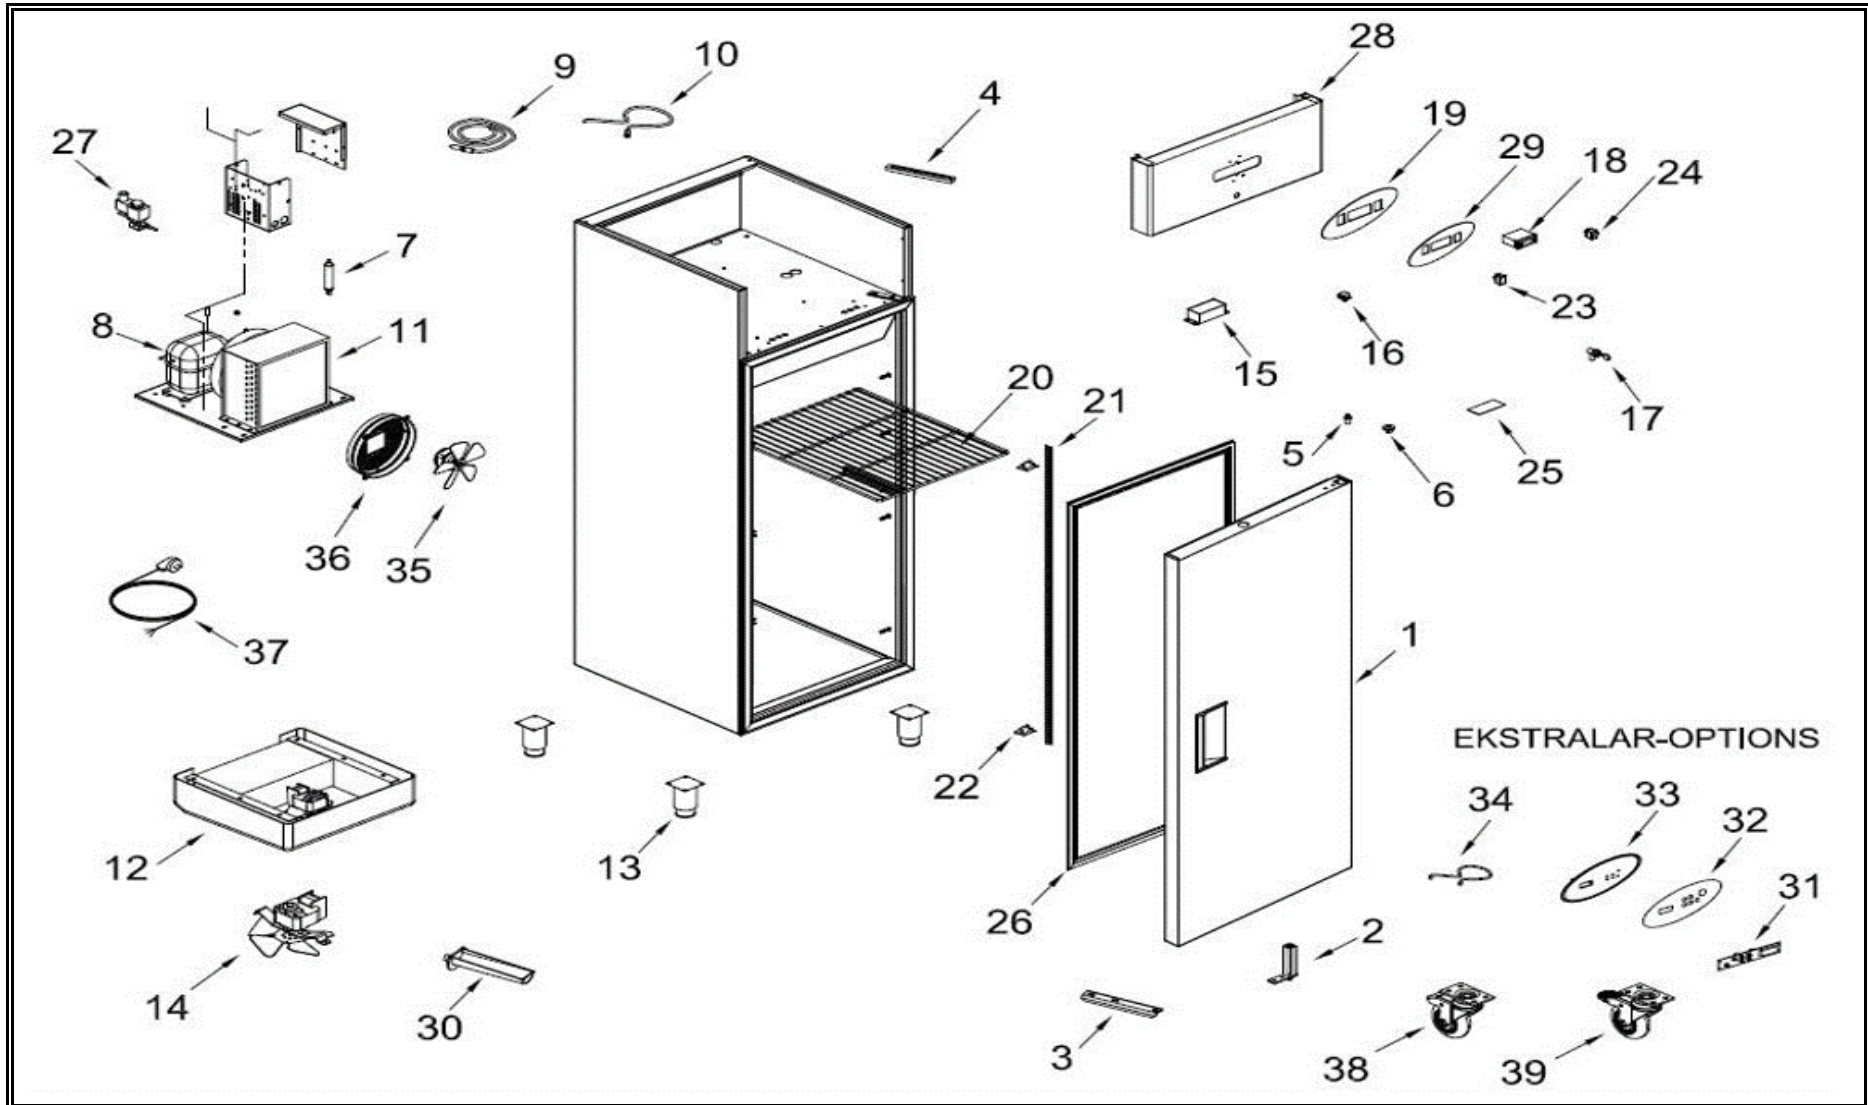

7489.5060

R134a

Onderdelen informatie

Erzatzteil information

Spare part information

Information de pièces

POS:	Art.No.:	Omschrijving:	Aantal:
1		DOOR	1
2	CS9113.1260	UPRIGHT HINGE AND PARTS	1
3	CS9113.1315	LOVER HINGE BRACET	1
4	CS9113.1320	UPPER HINGE BRACET	1
5	CS9113.1265	UPPER HINGE PIM	1
6	CS9113.1270	UPPER HINGE PLASTIC PART	1
7		DRAYER	1
8	CS9113.0475	COMPRESSOR R134a	1
9	CS9390.2290	PROP	1
10	CS9113.0150	PROP	1
11	CS9113.1765	CONDANSER	1
12	CS9113.0535	EVAPARATOR	1
13		EVAP FAN (ABSORPTION)	1
14	CS9113.0610	STAINLESS STEEL LEG	4
15		LIGHT COVER	1
16	CS9113.0700	EVAPORATOR SWITCH	1
17	CS9113.0820	LOCK	1
18	CS9338.3550	DIGITAL THERMOSTAT TWO PROPE(DIXELL)	1
19		PLASTIK COVER	1
20		SHELF	3
21		SHELF RACKET	4
22		SHELF HOLDER	12
23	CS9113.0675	POWER SWITCH	1
24	CS9108.0254	ON - OFF SWITCH	1
25	CS9113.0870	LIGHT GLASS UPRIGHT	1
26	CS9113.0060	DOOR GASKET UPRIGHT	1
27	CS9113.0590	SELONOID VALVE	1
28		CANOPY	1
29	CS9113.2300	DIGITAL LABEL	1
30	CS9113.1085	WATER DISPENSING UNIT	1
31	CS9113.0155	MOTHERBOARD	1
32		MOTHERBOARD LABEL	1
33		MOTHERBOARD PLASTIC	1
34		DISPLAY CONNECTION CABLE	1
35	CS9113.1525	10W-FAN MOTOR	1
36	CS9113.0230	CONDANSER FAN PLASTIC	1
37		PLUG CABLE	1
38	CS9113.0615	WHEELS	2
39	CS9113.0620	WHEELS BRAKE	2