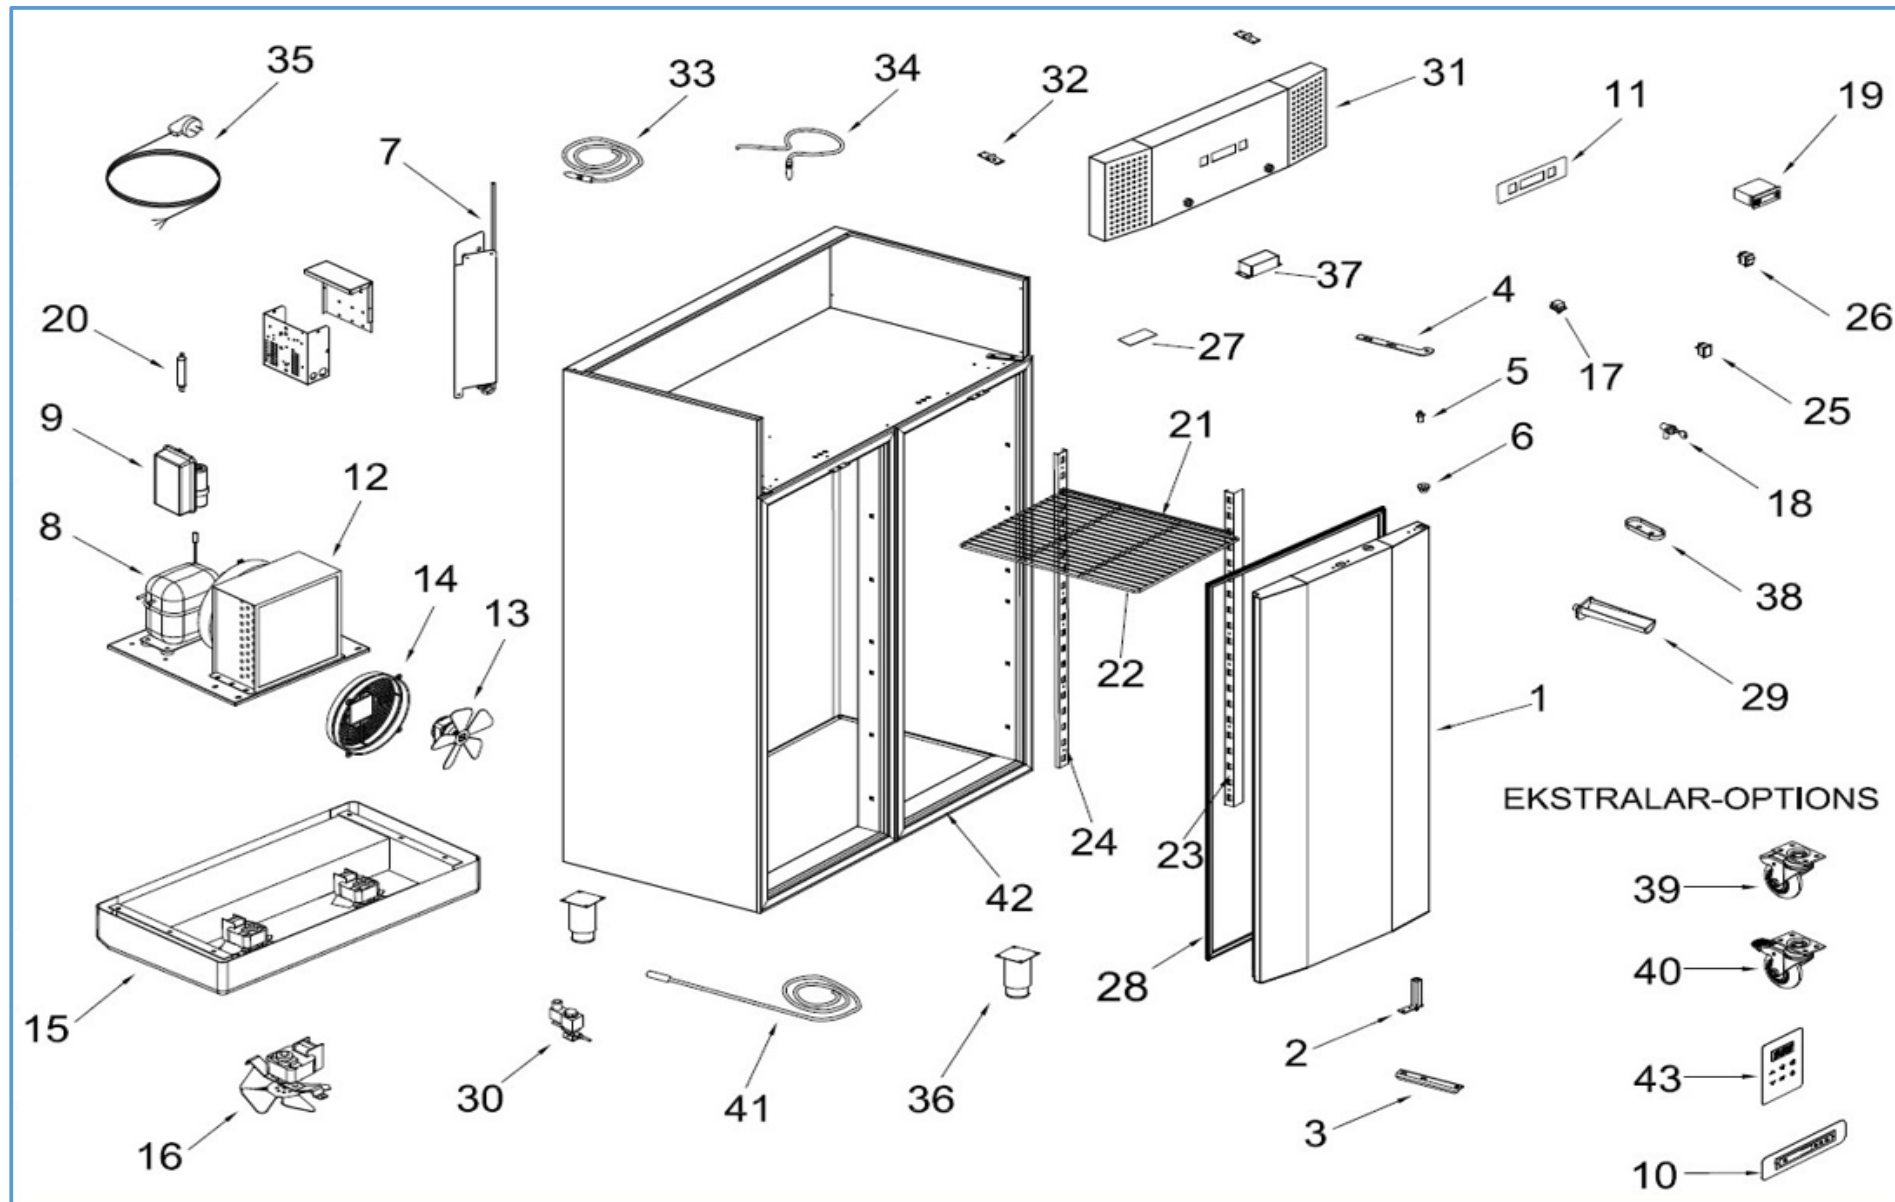

**7489.5055**

Onderdelen informatie

Erzatzteil information

Spare part information

Information de pièces

## Onderdelenlijst 7489.5055

POS:	Art.No.:	Omschrijving:	Aantal:
1		DOOR	2
2	9113.1260	UPRIGHT HINGE AND PARTS	2
3	9113.1315	LOVER HINGE BRACET	2
4	9113.1320	UPPER HINGE BRACET	2
5	9113.1265	UPPER HINGE PIM	2
6	9113.1270	UPPER HINGE PLASTIC PART	2
7		WATER EVAPORATION RESISTOR	1
8	9113.0495	COMPRESSOR-NT 2192 GK (1+1/4hp)	1
9		2446--ROLE BOX	1
10		TOUCH CONTROL DIGITAL	1
11		DIGITAL LABEL	1
12	9113.1780	CONDANSER - 2 HP	1
13	9113.0320	16W-FAN MOTOR	2
14	9113.0230	CONDANSER FAN PLASTIC	2
15		EVAPARATOR	1
16	9113.0320	16W-FAN MOTOR	2
17	9113.0700	EVAPOROTOR SWITCH	2
18	9113.0820	LOCK	2
19		DIGITAL THERMOSTAT TWO PROPE(DIXELL)	1
20		DRAYER	1
21		SHELF GUIDE - 630mm	12
22		SHELF	6
23		FRONT SHELF RACKET	4
24		BACK SHELF RACKET	4
25	9113.0675	POWER SWITCH	1
26	9113.0680	ON - OFF SWITCH	1
27	9113.0870	LIGHT GLASS UPRIGHT	2
28	9113.0105	DOOR GASKET UPRIGHT	2
29	9113.1085	WATER DISPENSING UNIT	1
30	9113.0595	SELONOID VALVE 3/8	1
31		CANOPY	1
32		CANOPY HINGE	2
33		PROP	1
34	9113.0150	PROP	1
35		PLUG CABLE	1
36		STAINLESS STEEL LEG	5
37		LIGHT COVER	2
38		PROP COVER	1
39	9113.0615	WHEELS	3
40	9113.0620	WHEELS BRAKE	2
41		DRENAJ RESISTANCE 2+1	1
42	9113.0980	DOOR RESISTANCE 4,7mt	2
43		WATER PROOF DİJİTAL	1