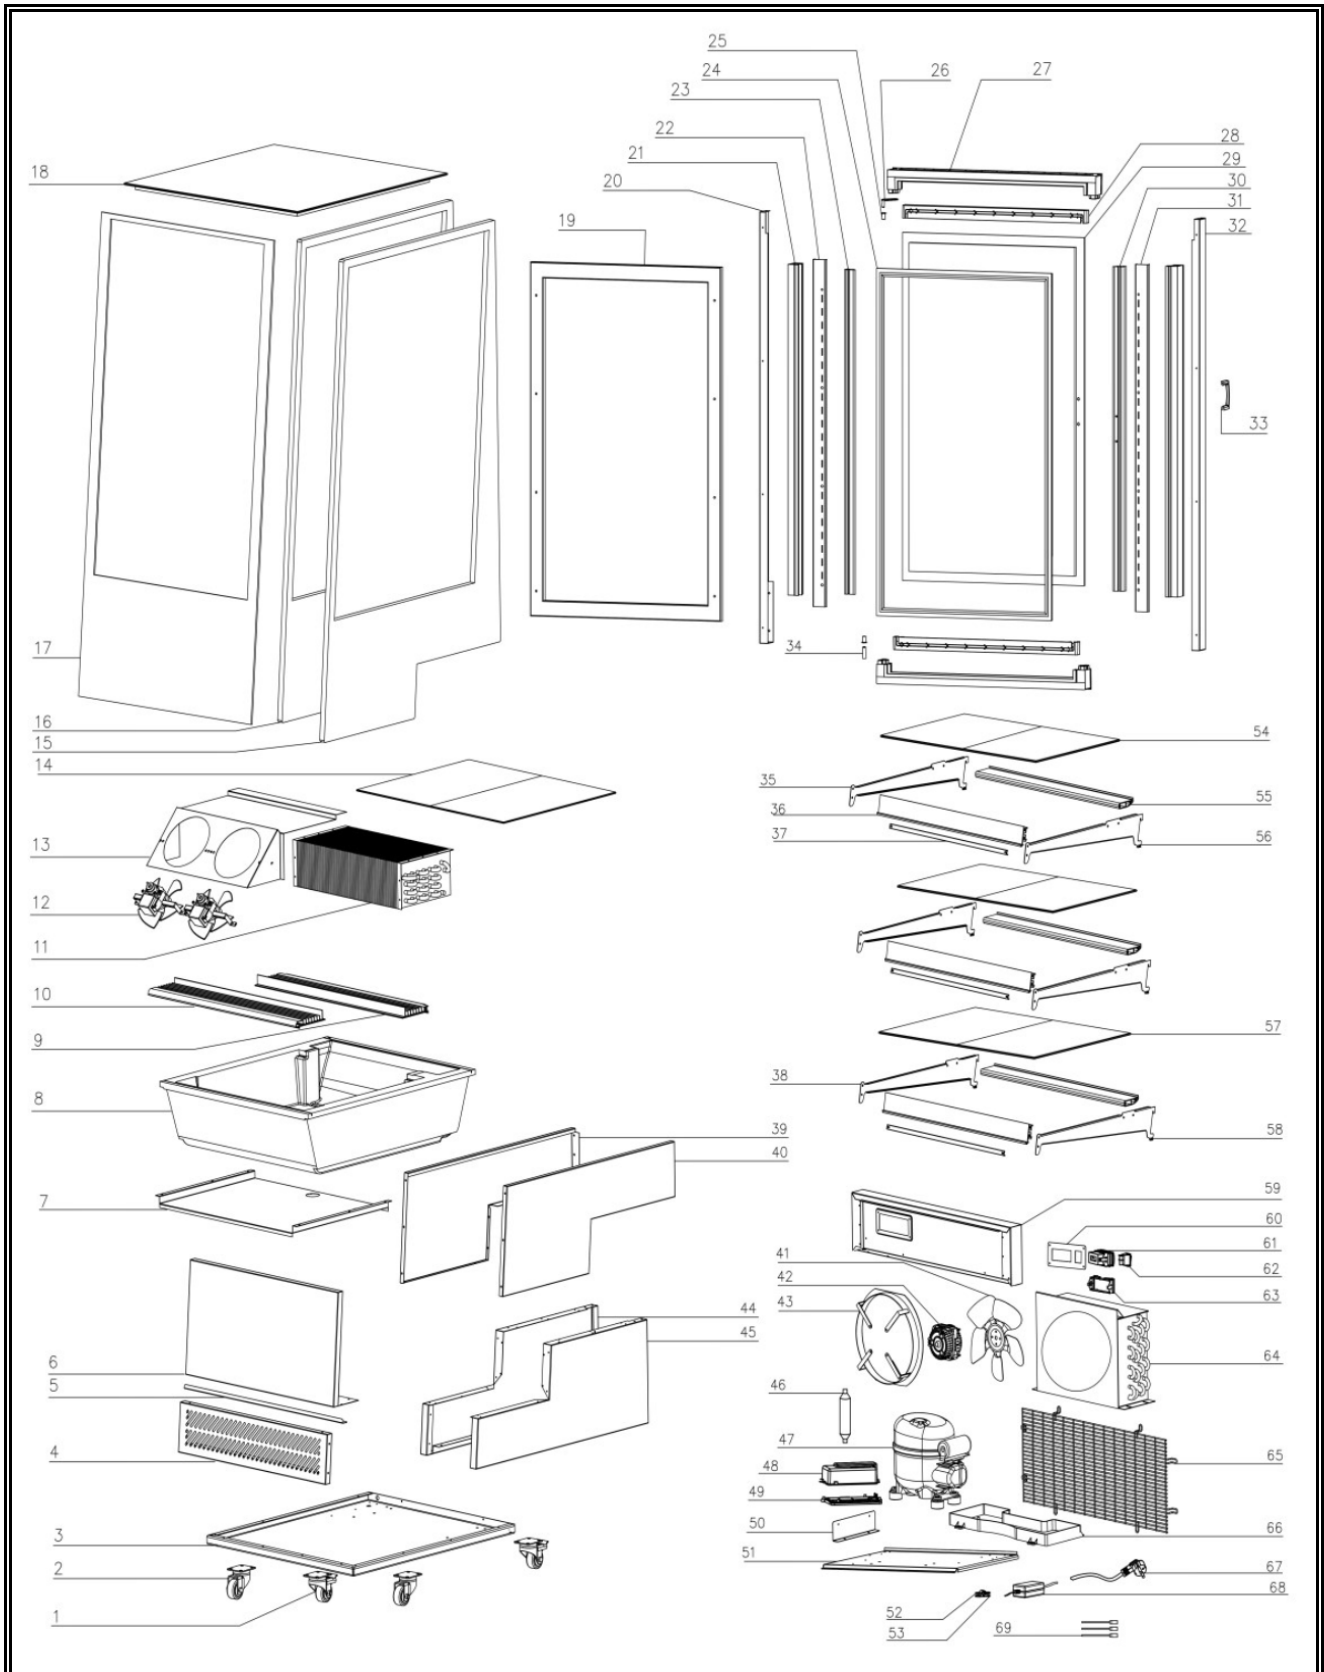

# Spare part information

**7487.0200**

Picture 7487.0200

## Spare part list 7487.0200

POS:	Art.No.:	Omschrijving:	Aantal:
1	**	Rear Caster	2
2	**	Front Caster	2
3	**	Bottom plate	1
4	**	Air vent	1
5	**	Front Glass fixer	1
6	**	Front cover	1
7	**	Insulation holder	1
8	**	Insulation	1
9	**	Air Inlet	1
10	**	Air outlet	1
11	**	Evaporator	1
12	CS9338.1642	evaporator motor	2
13	**	evaporator cover	1
14	**	Glass Ventilation panel	2
15	**	Right Glass	1
16	**	Left Glass	1
17	**	Front Glass	1
18	**	Top Glass	1
19	**	Door glass fixing frame	1
20	**	Left panel holder	1
21	**	Left/right pole	2
22	**	Left Side Column	1
23	**	Left doorframe	1
24	**	Door seal	1
25	**	Hinge sleeve	1
26	**	Door bolt	1
27	**	Top/bottom Frame	2
28	**	up/down Doorframe	2
29	**	Glass door	1
30	**	Right doorframe	1
31	**	Right Side Column	1
32	**	Right panel holder	1
33	**	Door handle	1
34	**	Lower door shaft	1
35	**	Top shelf bracket(left)	2
36	**	Price tags	3
37	CS9338.1646	LED light	4
38	**	Bottom shelf bracket( left )	1
39	**	evaporator cover(left)	1
40	**	evaporator cover(right)	1

## Spare part list 7487.0200

POS:	Art.No.:	Omschrijving:	Aantal:
41	**	fan blade	1
42	**	Condenser motor	1
43	**	Fan bracket	1
44	**	Left cover	1
45	**	Right cover	1
46	**	Dry filter	1
47	CS9338.2420	Compressor	1
48	**	PCB cover	1
49	**	PCB box	1
50	**	PCB box fixer	1
51	**	Compressor Fixed plate	
52	**	Power cord Lid	1
53	**	Power cord base	1
54	**	Top Glass shelf	4
55	**	shelf holder	3
56	**	Top shelf bracket(right)	2
57	**	Bottom Glass shelf	2
58	**	Bottom shelf bracket(right)	1
59	**	Rear frame	1
60	**	Control panel	1
61	CS9338.1644	Controller	1
62	**	Switch	1
63	**	Control holder	1
64	**	Condenser	1
65	**	Net cover	1
66	**	Water box	1
67	**	Power cord	1
68	**	4# LED driver	1
69	**	LED PLUG	3
.		## = Parts cannot be ordered separately.	
.		** = No article number known, must be requested specifically.	