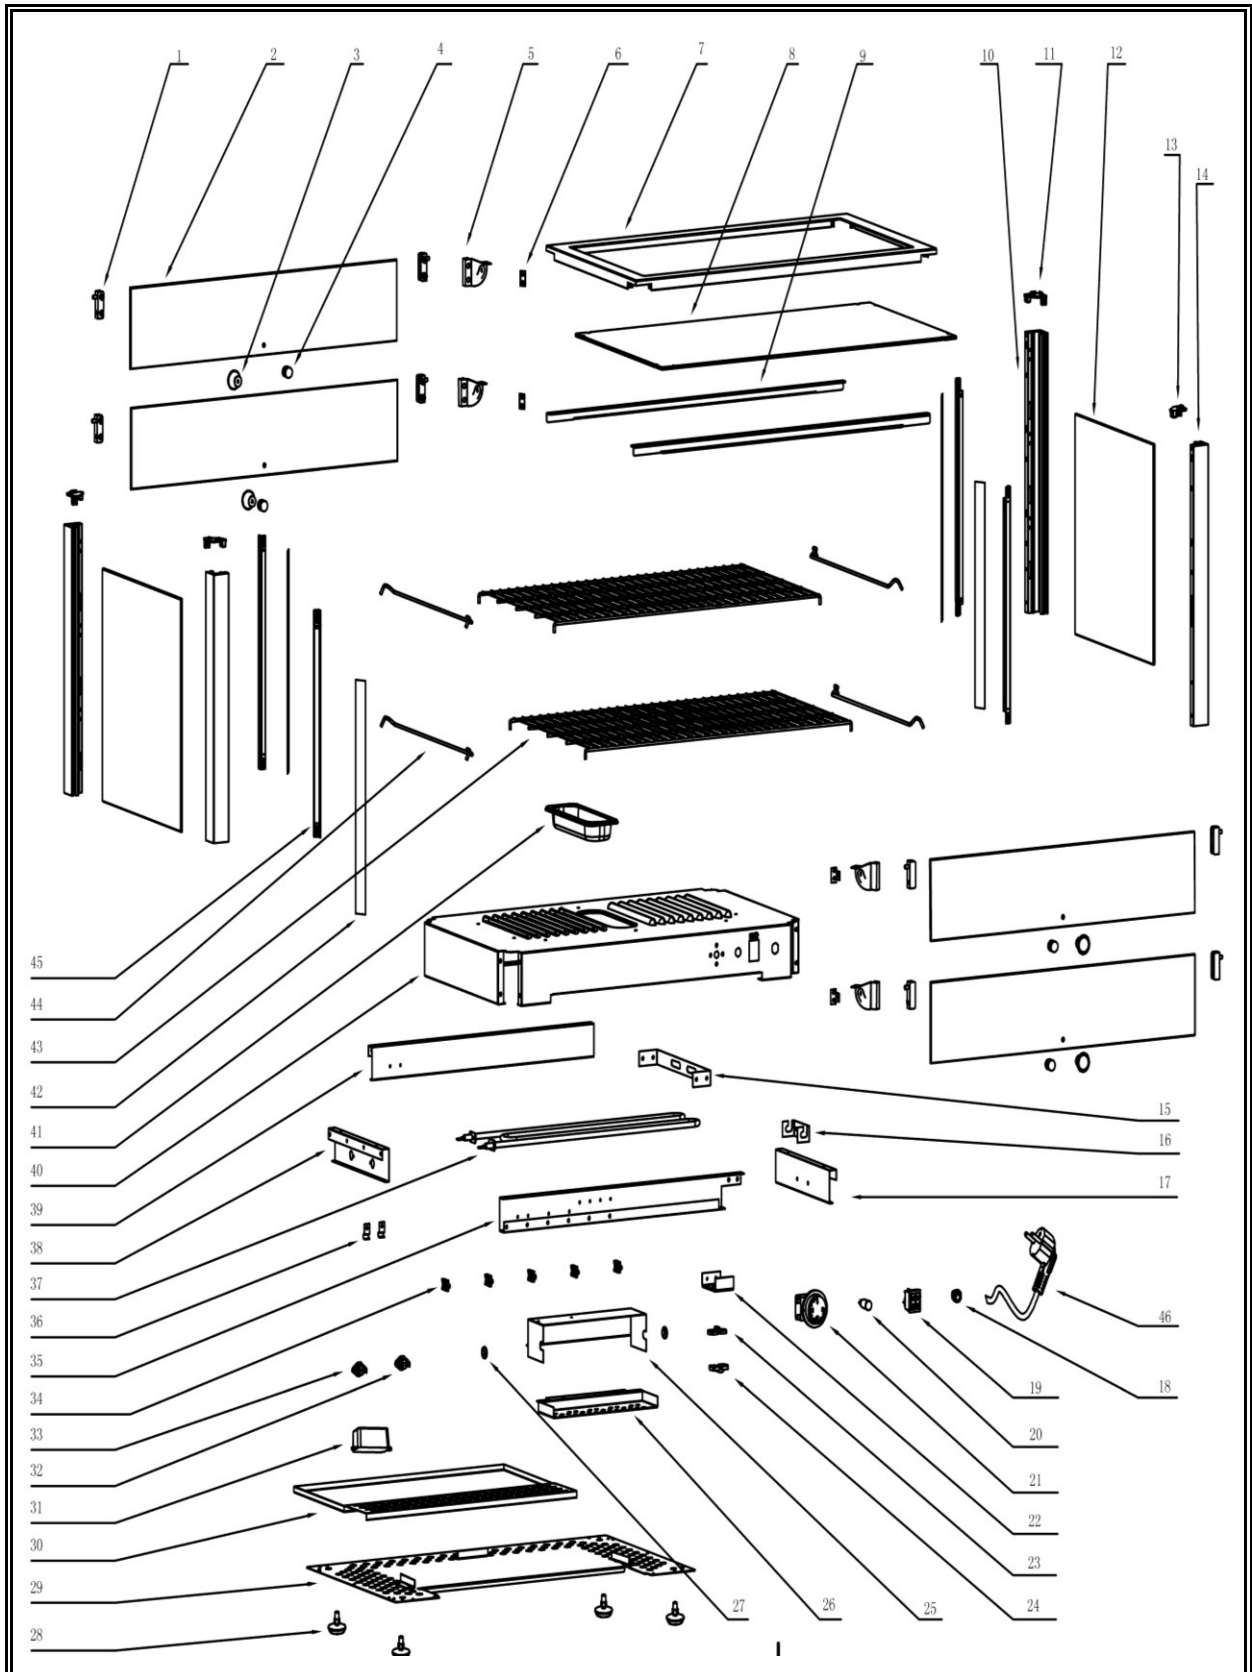

CombiSteel

7487.0130

v1.0

Onderdelen informatie
Erzatzteil information
Spare part information
Information de pièces

CombiSteel

7487.0130

Onderdelenlijst 7487.0130

POS:	Art.No.:	Omschrijving:	Aantal:
1	CS9338.2004	Hinge	
2		Door glass	
3	CS9338.2005	Door handle	
4		Glass mirror nail	
5		Shelf	
6		Door latch 1	
7		Door latch 2	
8		Top glass	
9		Top glass support plate	
10		Column B	
11		Glass fixed seat B	
12		Side glass	
13		Glass fixed seat A	
14		Column A	
15		Heating pipe hanger 1	
16		Heating pipe hanger 2	
17		Right baffle	
18		Strain Relief	
19	CS9993.0062	Switch	
20		Pilot lamp	
21	CS9338.1705	Temperature regulator	
22		Wire clamp fixing seat	
23		Wire clamp base	
24		Wire clamp cover	
25		Electrical hood	
26		Electrical cover	
27		Protective ring	
28		Adjustable Feet	
29		Baseplate	
30		Drawer	
31		Power driver	
32		Thermostat 125°C	
33		Thermostat 150°C	
34		Pin type fixed seat	
35		Tailgate	
36		Probe pressure plate	
37		Heat pipe	
38		Left baffle	
39		Front Bezel	
40		Bounding box	
41	CS9338.2620	Water storage box	
42		Lamp partition	
43		Grid frame	

Onderdelenlijst 7487.0130

POS:	Art.No.:	Omschrijving:	Aantal:
44		Grid hanging rack	
45		LED	
46		Power line	

7487.0130

Combisteel BV

Lichtschip 63
3991CP Houten
The Netherlands

+31 (0)30 285 00 90
info@combisteel.com
www.combisteel.com