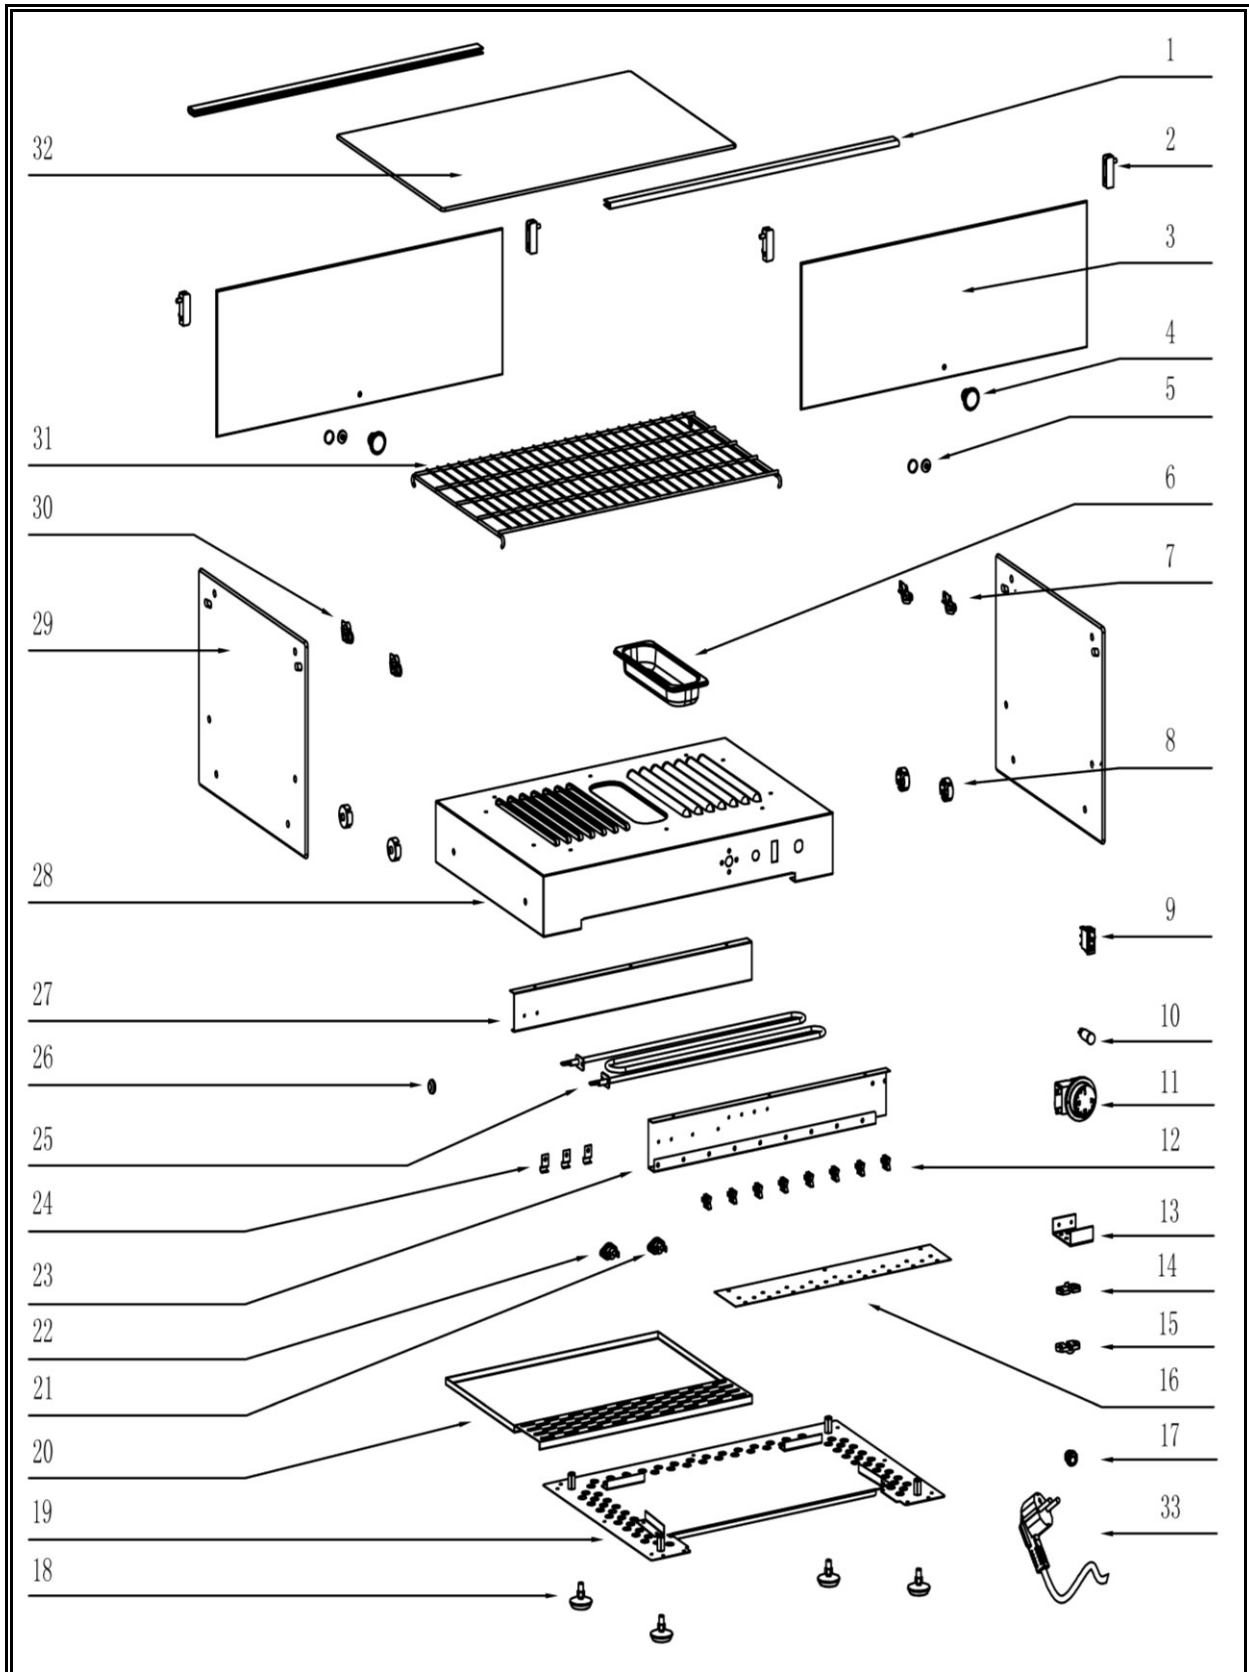

CombiSteel

7487.0120

v1.0

Onderdelen informatie
Erzatzteil information
Spare part information
Information de pièces

Onderdelenlijst 7487.0120

POS:	Art.No.:	Omschrijving:	Aantal:
1	**	Glass bracket	
2	CS9338.2004	Hinge	
3	**	Door glass	
4	CS9338.2005	Door handle	
5	**	Glass mirror nail	
6	CS9338.2620	Water storage box	
7	**	Upper sleeve right	
8	**	Lower sleeve	
9	**	Switch	
10	**	Pilot lamp	
11	CS9338.1705	Temperature regulator	
12	**	Pin type fixed seat	
13	**	Wire clamp fixing seat	
14	**	Wire clamp base	
15	**	Wire clamp cover	
16	**	Electrical baffle	
17	**	Strain Relief	
18	**	Adjustable Feet	
19	**	Baseplate	
20	**	Drawer	
21	**	Thermostat 125°C	
22	**	Thermostat 150°C	
23	**	Tailgate	
24	**	Probe pressure plate	
25	**	Heat pipe	
26	**	Protective ring	
27	**	Front Bezel	
28	**	Bounding box	
29	**	Side glass	
30	**	Upper sleeve left	
31	**	Grid frame	
32	**	Top glass	
33	**	Power line	