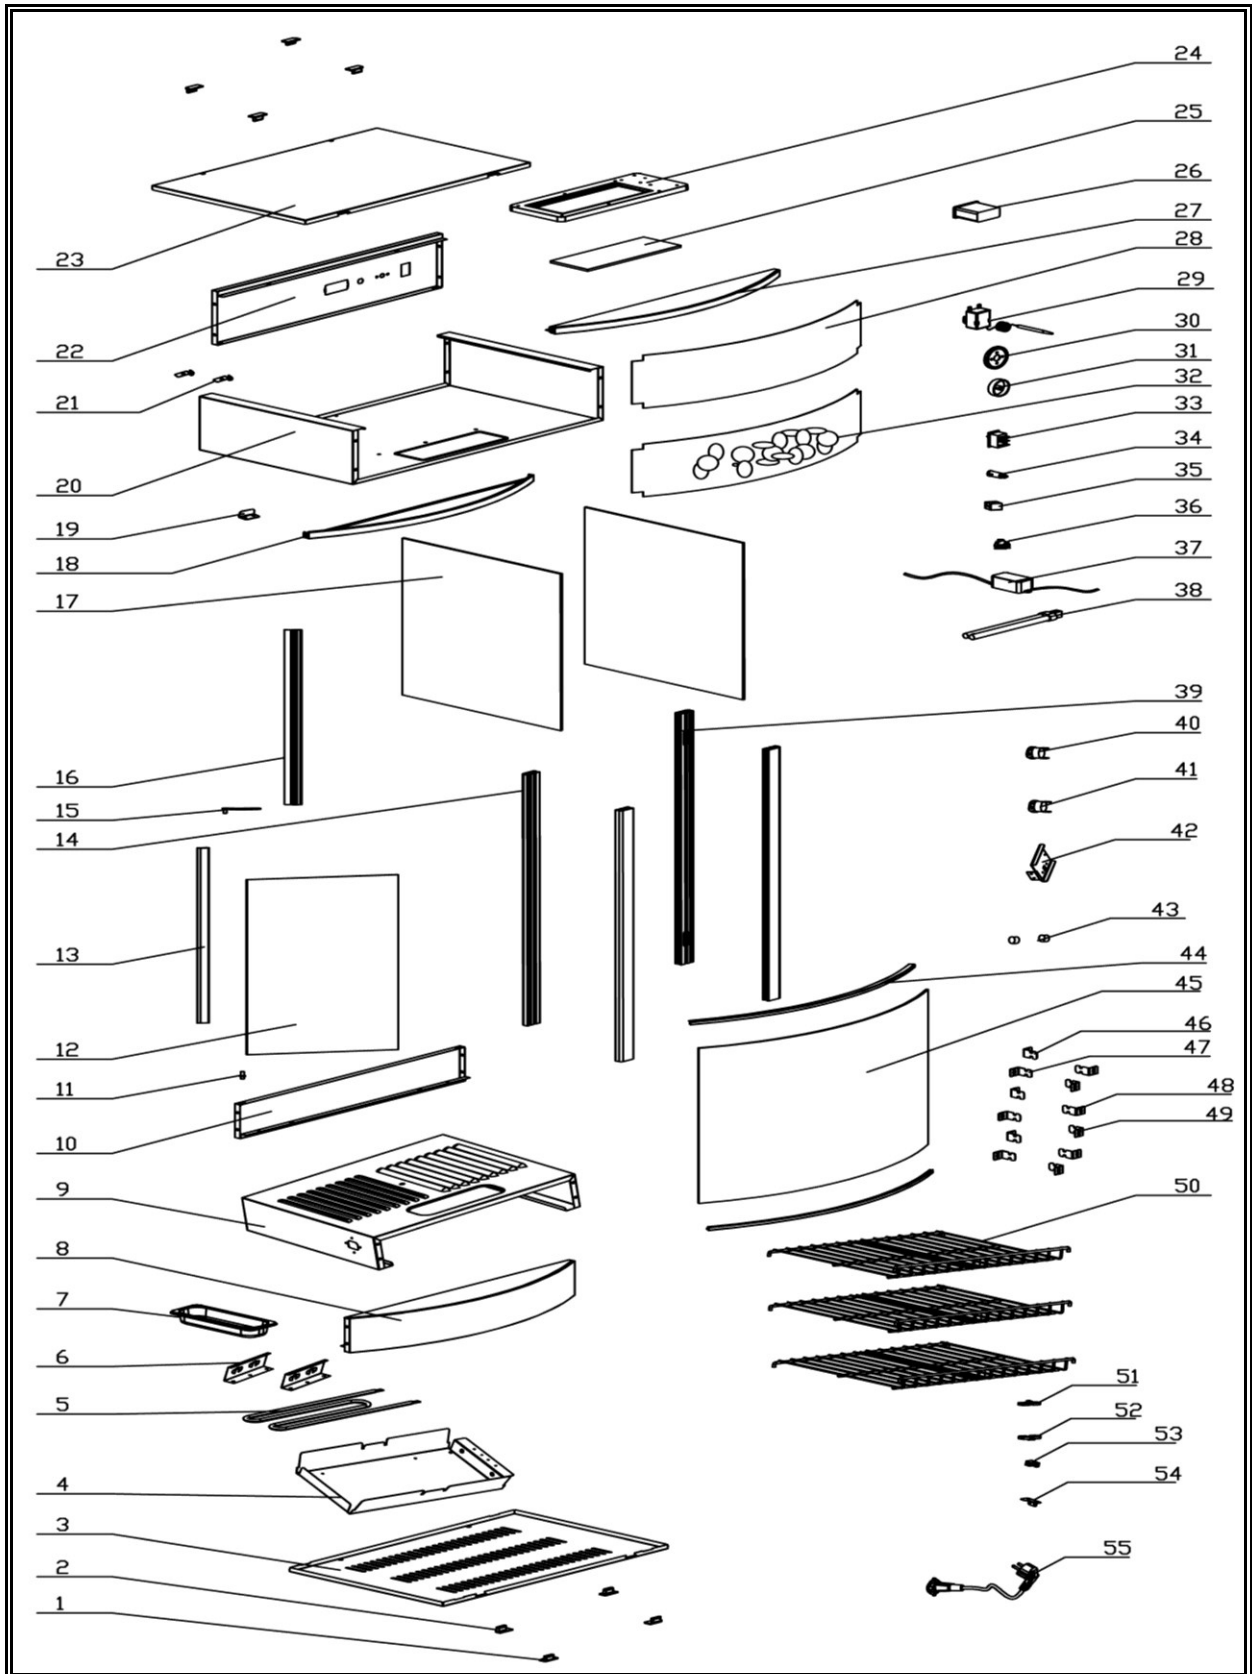

CombiSteel

7487.0115

v1.0

Onderdelen informatie
Erzatzteil information
Spare part information
Information de pièces

CombiSteel

7487.0115

Onderdelenlijst 7487.0115

POS:	Art.No.:	Omschrijving:	Aantal:
1		Rubber feet(left)	
2		Rubber feet(right)	
3		Bottom board	
4		Tray for heater	
5		Heating element	
6		Bracket for heater	
7	CS9338.2620	Pan	
8		Component of front pane(1)	
9		Ventilated board	
10		Back panel	
11		Door bolt	
12		Door glass	
13		Shaft	
14		Front pillar	
15		Door hinge	
16		Handle	
17		Side glass	
18		Component of front pane(2)	
19		Door stopper	
20		Ceiling board	
21		Probe pressing plate	
22		Control panle	
23		Cover board	
24		Transparent lamp cover	
25		Glass of Light	
26	CS9338.2612	Thermometer	
27		Component of front pane(3)	
28		Transparent plate	
29		Temperature controller	
30		Fixed ring for thermostat	
31	CS9338.1705	Knob of thermostat	
32		Advertisement board	
33	CS9993.0062	Switch	
34		Indicator light	
35		Terminal	
36		Lamp bracket	
37		Electronic ballast	
38		Fluorescent lamp	
39		Back pillar	
40		Thermostat T1M/33	
41		Thermostat T1/33	
42		Power cord fixing plate	
43		Magnet	

Onderdelenlijst 7487.0115

POS:	Art.No.:	Omschrijving:	Aantal:
44		Decorative strip	
45		Curved glass	
46		Shelf clamp	
47		Shelf clamp	
48		Shelf clamp	
49		Shelf clamp	
50		Shelf	
51		Cable clip base	
52		Cable clip cover	
53		Steel ingot	
54		Fixed plate	
55		Power cord	