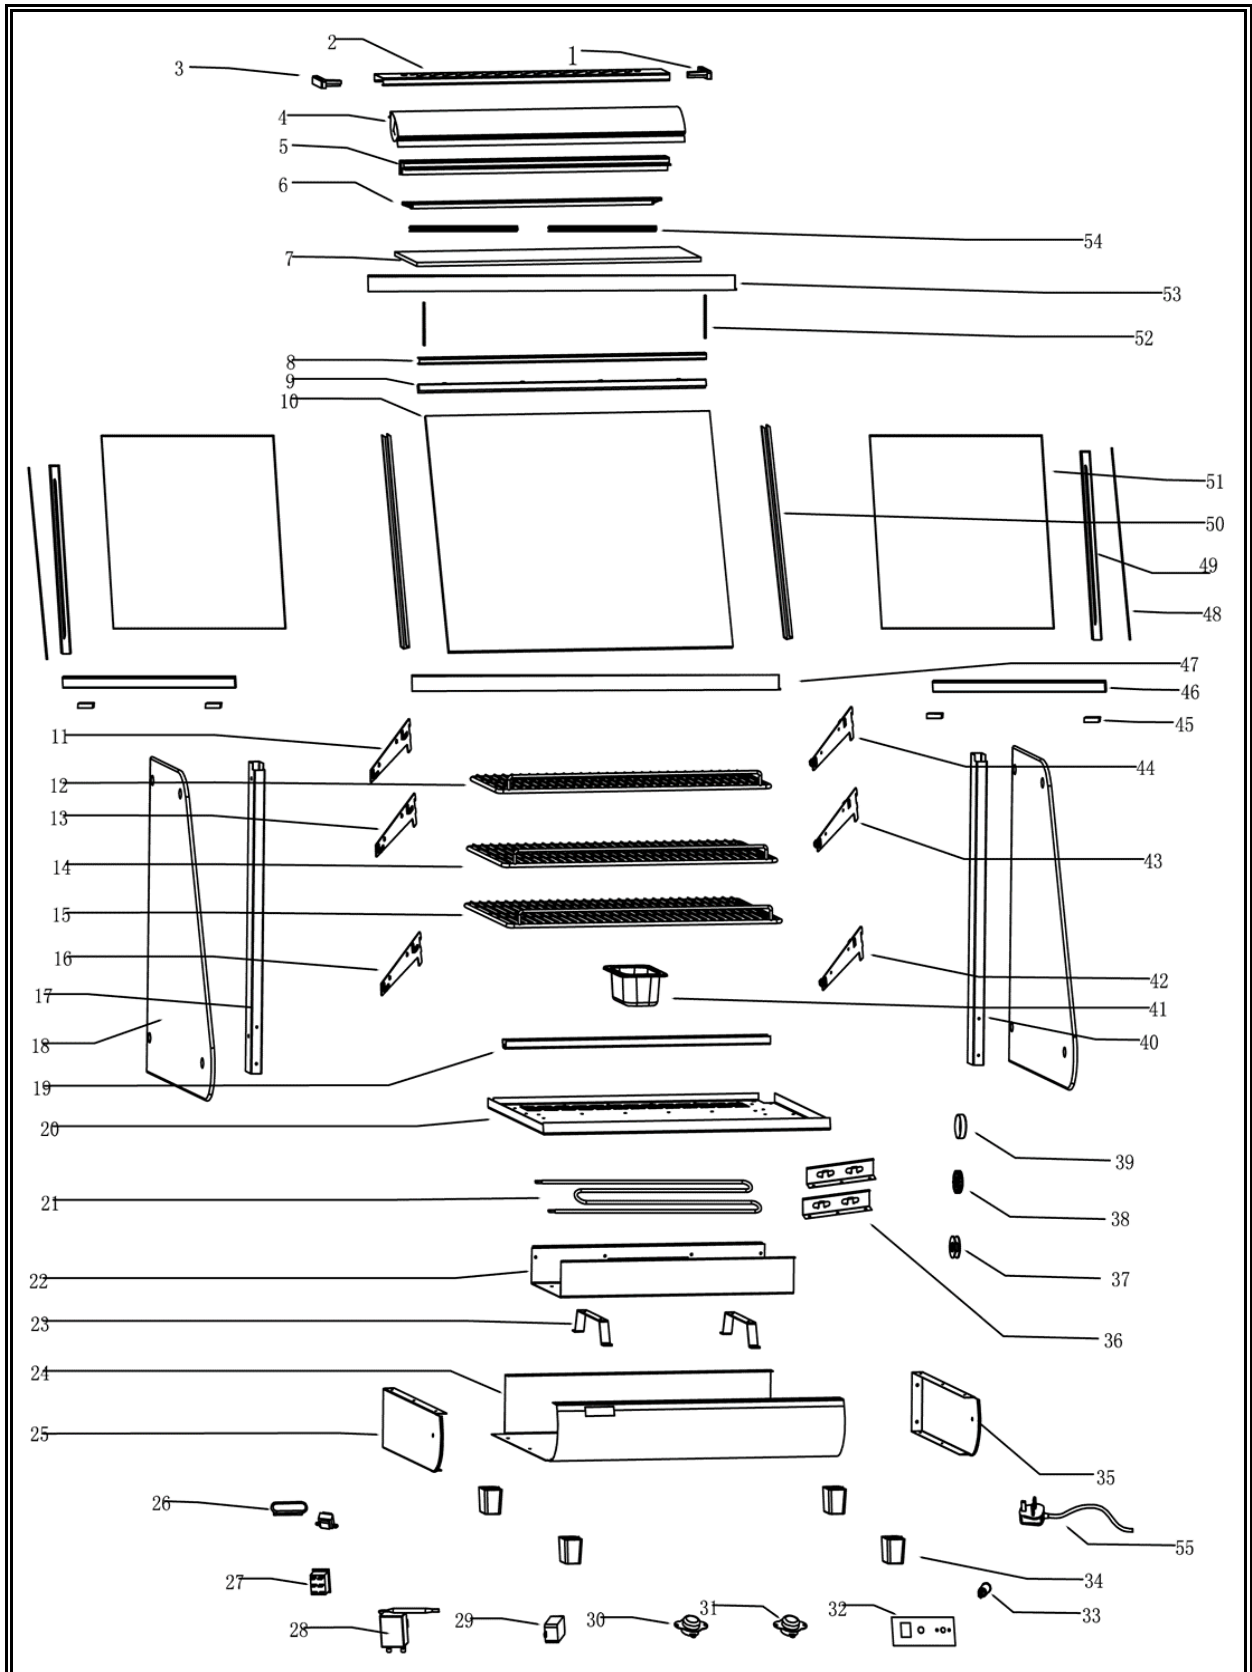

CombiSteel

7487.0090

v1.0

Onderdelen informatie
Erzatzteil information
Spare part information
Information de pièces

CombiSteel

7487.0090

Onderdelenlijst 7487.0090

POS:	Art.No.:	Omschrijving:	Aantal:
1		Right side panel of lampshade	
2		Shade	
3		Left side panel of lampshade	
4		Front pillar	
5		Glass run	
6		LED	
7		Top glass	
8		Upper glass molding	
9		Front glass molding	
10		Front glass	
11		Left shelf bracket	
12	CS9338.4047	Grid frame	
13		Left shelf bracket	
14		Grid frame	
15		Grid frame	
16		Left shelf bracket	
17		Left pillar	
18		Side glass	
19		L-slot	
20		Heat dissipation base plate	
21		Heat pipe	
22		Heater chassis	
23		Heater bracket	
24		Body Box	
25		Left side panel	
26		Temperature display	
27		Switch	
28	CS9338.1705	Temperature regulator	
29		Switch power supply	
30		150°C controller	
31		125°C controller	
32		Switch panel	
33		Pilot lamp	
34		Square foot pads	
35		Right side panel	
36		Heating pipe bracket	
37		Glass silicone gasket	
38		Nut large gasket	
39		Nut trim	
40		Right pillar	
41		Water box	
42		Right shelf bracket	
43		Right shelf bracket	

Onderdelenlijst 7487.0090

POS:	Art.No.:	Omschrijving:	Aantal:
44		Right shelf bracket	
45		Pulley	
46		Roller Skating Insert	
47		Lower sealing strip	
48	CS9338.0972	Sliding door molding	
49		Door Pulling Hand	
50		Glass molding	
51		Door glass	
52		Glass molding	
53		Glass sealing strip	
54		Glass molding	
55		Power line	