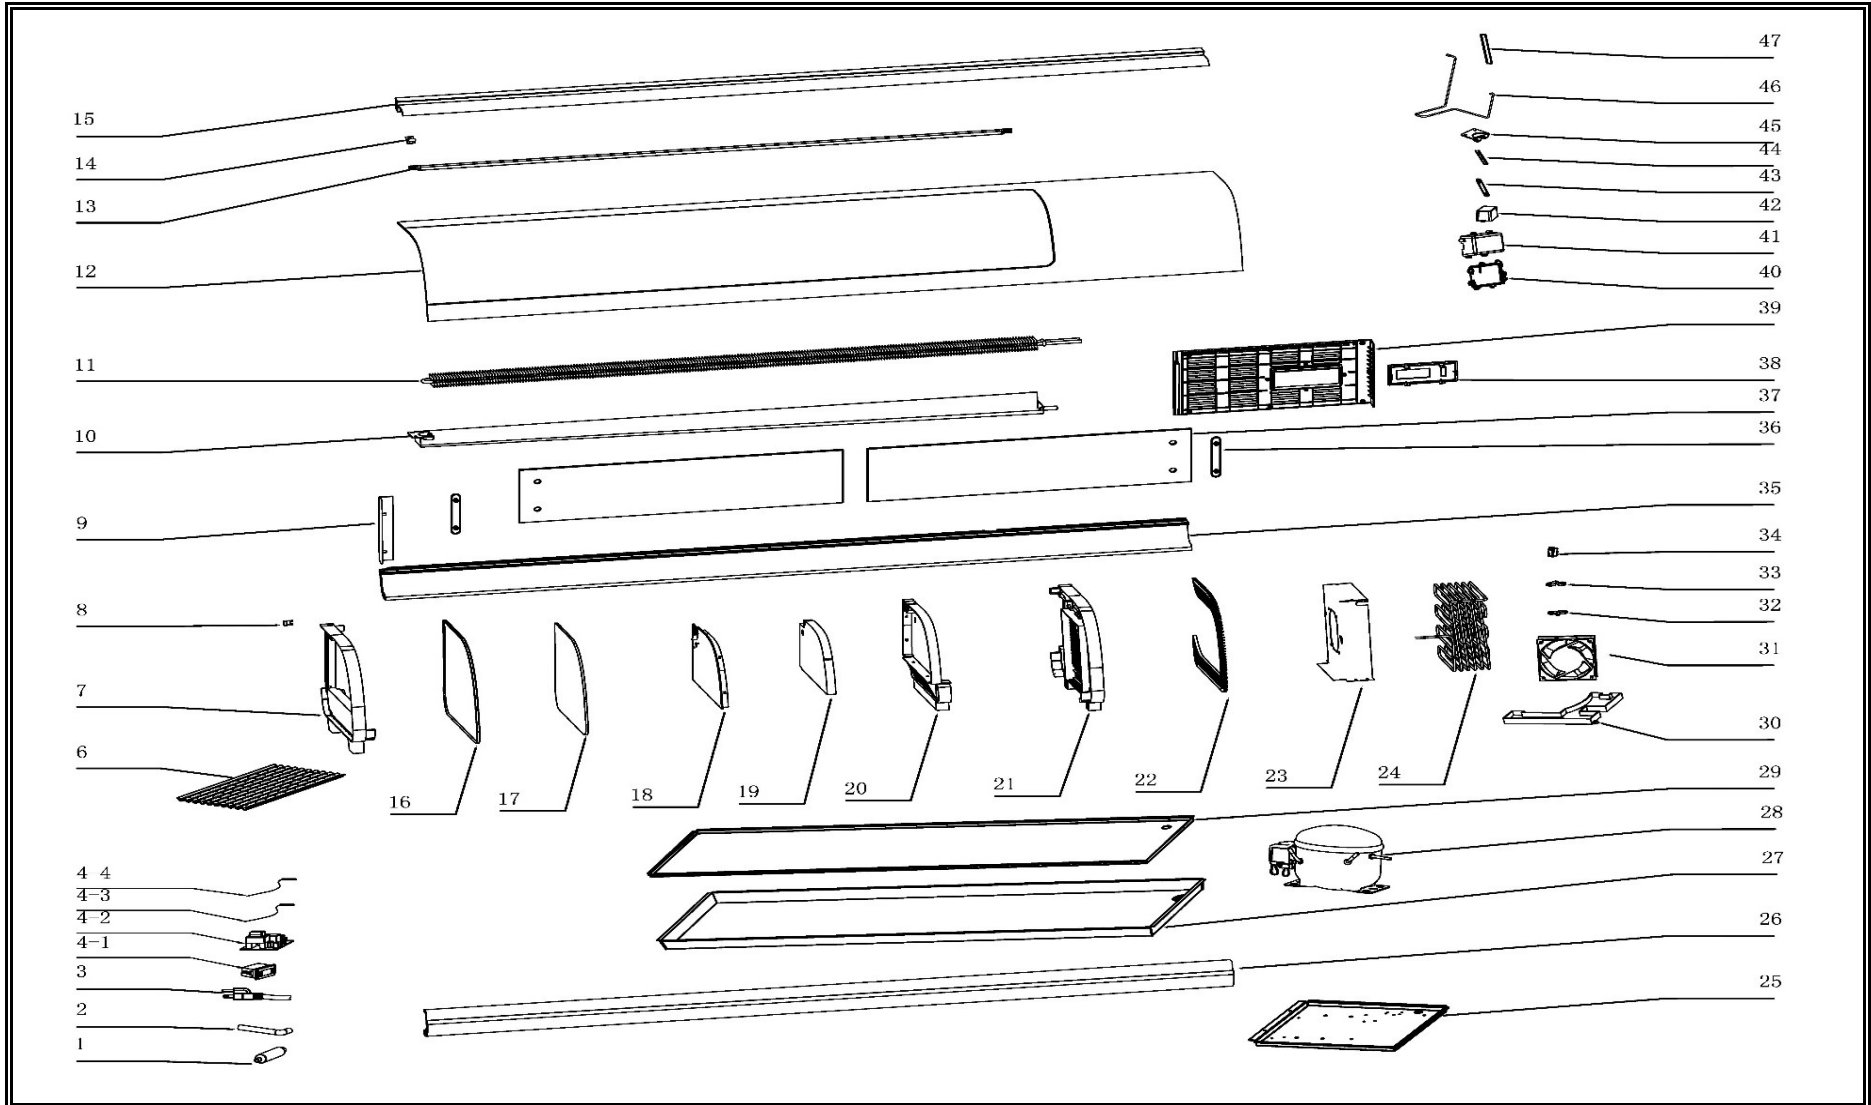

CombiSteel

7487.0065

v1.0

Onderdelen informatie
Erzatzteil information
Spare part information
Information de pièces

CombiSteel

7487.0065

Onderdelenlijst 7487.0065

POS:	Art.No.:	Omschrijving:	Aantal:
1		Dry filter	
2		Water Pipe	
3		Power cord	
4,1		Temperature Display	
4,2		Main Circuit Board	
4,3		Defrost probe	
4,4		Temperature probe	
6		Gastronorm containers	
7		Bracing piece of Rack	
8		Glass hook	
9		Finger clamp of glass	
10		TOP Water tray	
11		TOP Evaporator	
12		front glass	
13		LED Lights	
14		LED light buckle	
15		Upper pillar	
16		Glass silica ring	
17		Side glass	
18		Cover of middle separator	
19		Foam of middle separator	
20		Middle separator	
21		Left plastic panel	
22		Decorating plate	
23		Condenser guard	
24		Condenser	
25		Bottom panel of compressor	
26		Front pillar	
27		Box chassis-foam	
28		Compressor	
29		Bottom panel	
30		Water connectuon box	
31		Fan motor	
32		Wire clamp seat	
33		Cable clamp cover	
34		Switch	
35		Rear pillar	
36		handle	
37		Door glass	
38		Switch Panel	
39		Rear plastic panel	
40		Box cover	
41		Cirulit board box	

Onderdelenlijst 7487.0065

POS:	Art.No.:	Omschrijving:	Aantal:
42		LED Power	
43		High pressure evaporation tube pressure plate	
44		Square gasket	
45		Upper evaporator end fixing plate	
46		High pressure evaporation tube	
47		F-type sealing strip	