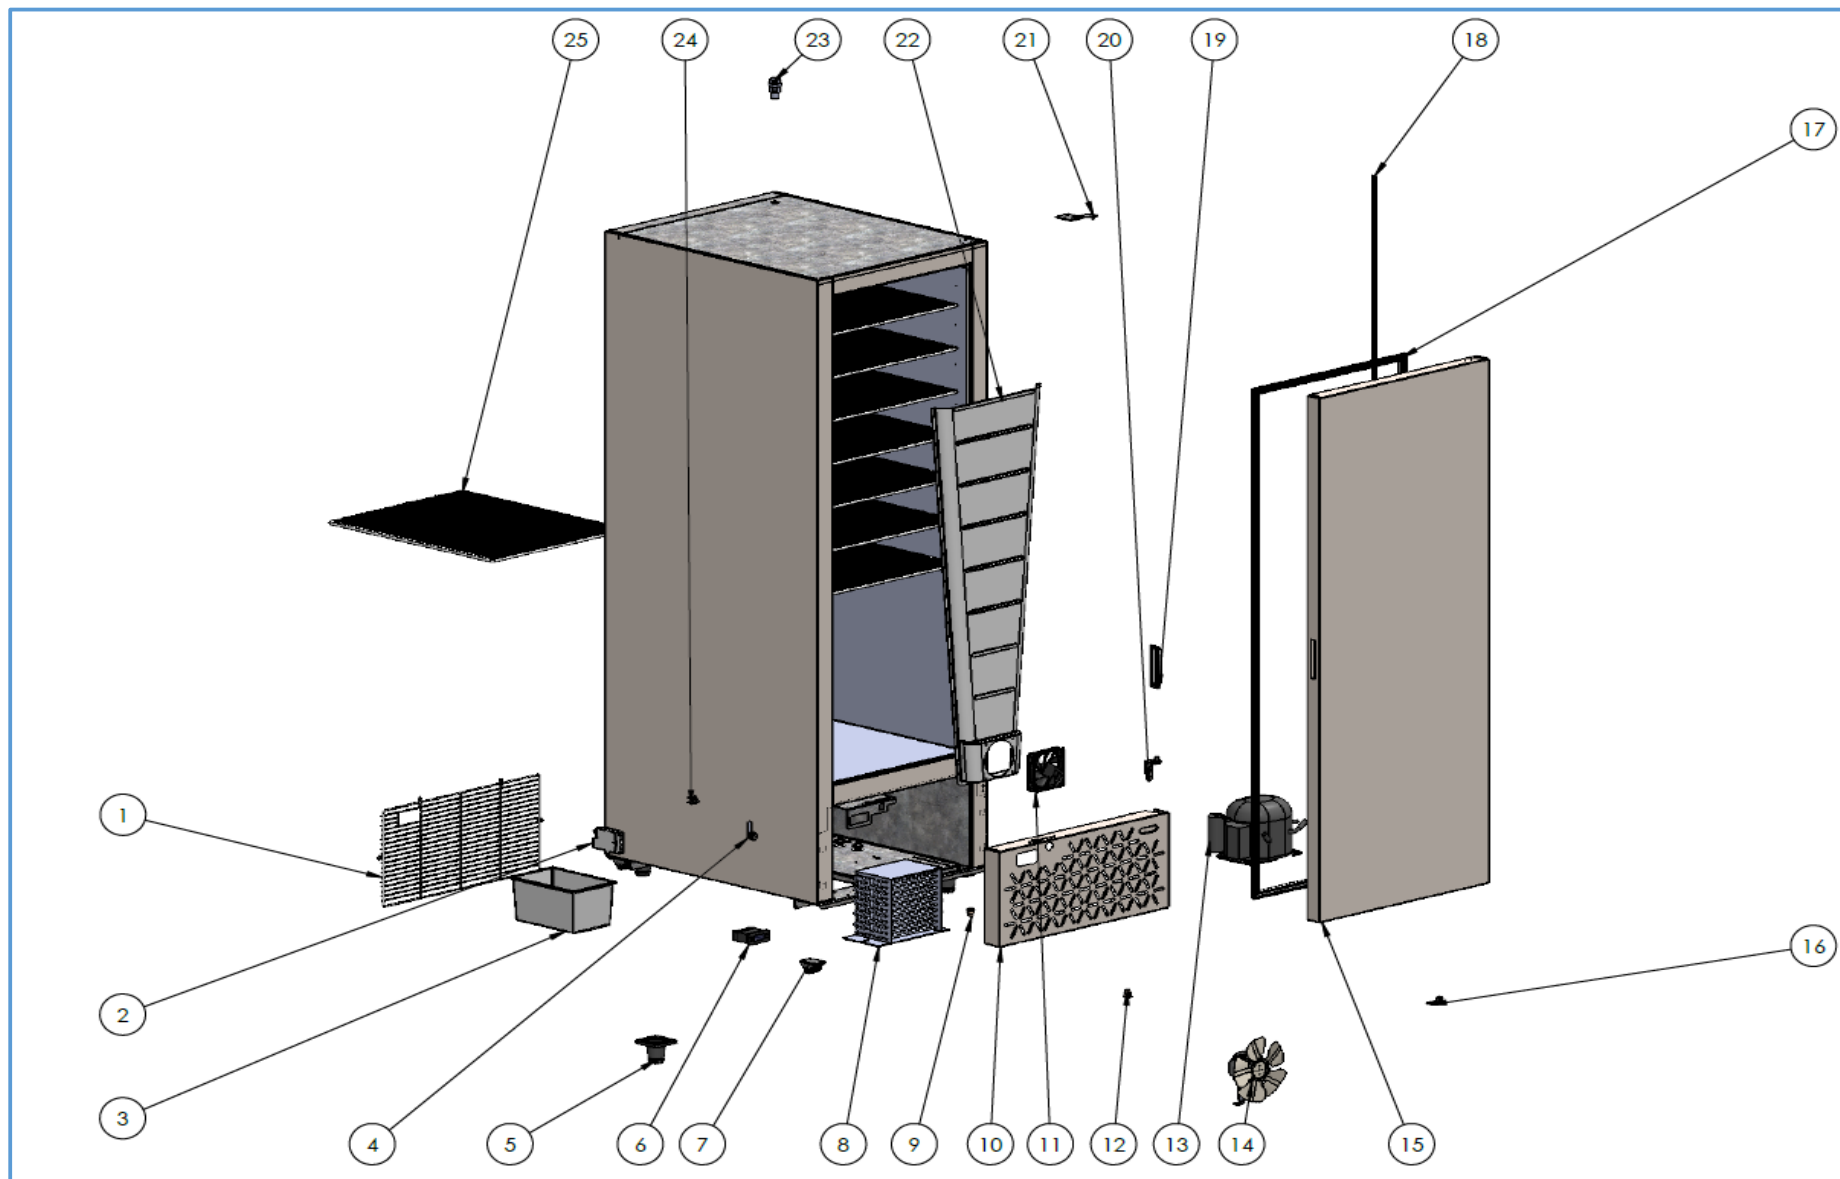

## Onderdelenlijst 7472.0120

POS:	Art.No.:	Omschrijving:	Aantal:
1		METAL GRID (BACK)	1
2		SCREW TERMINAL	1
3		PLASTIC BASIN	1
4		SECURITY LOCK	1
5		PLASTIC SPACER	4
6		ELECTRONIC THERMOSTAT - THERMOMETER	1
7		DOUBLE WHEEL STABLE	4
8		CONDENSER	1
9		MAGNETIC CONTACT (GRID)	1
10		METAL GRID (FRONT)	1
11		INTERNAL FAN	1
12		MAGNETIC CONTACT (DOOR)	1
13		COMPRESSOR	1
14		FAN	1
15		DOOR	1
16		DOOR'S PLASTIC INSERT	1
17		DOOR'S RUBBER	1
18		LADDER	4
19		HANDLE	1
20		DOOR HINGE (DOWN)	1
21		DOOR HINGE (UP)	1
22		AIR DUCT	1
23		DECOMPRESSION PLUG	1
24		HOOK	20
25		SHELVE	5