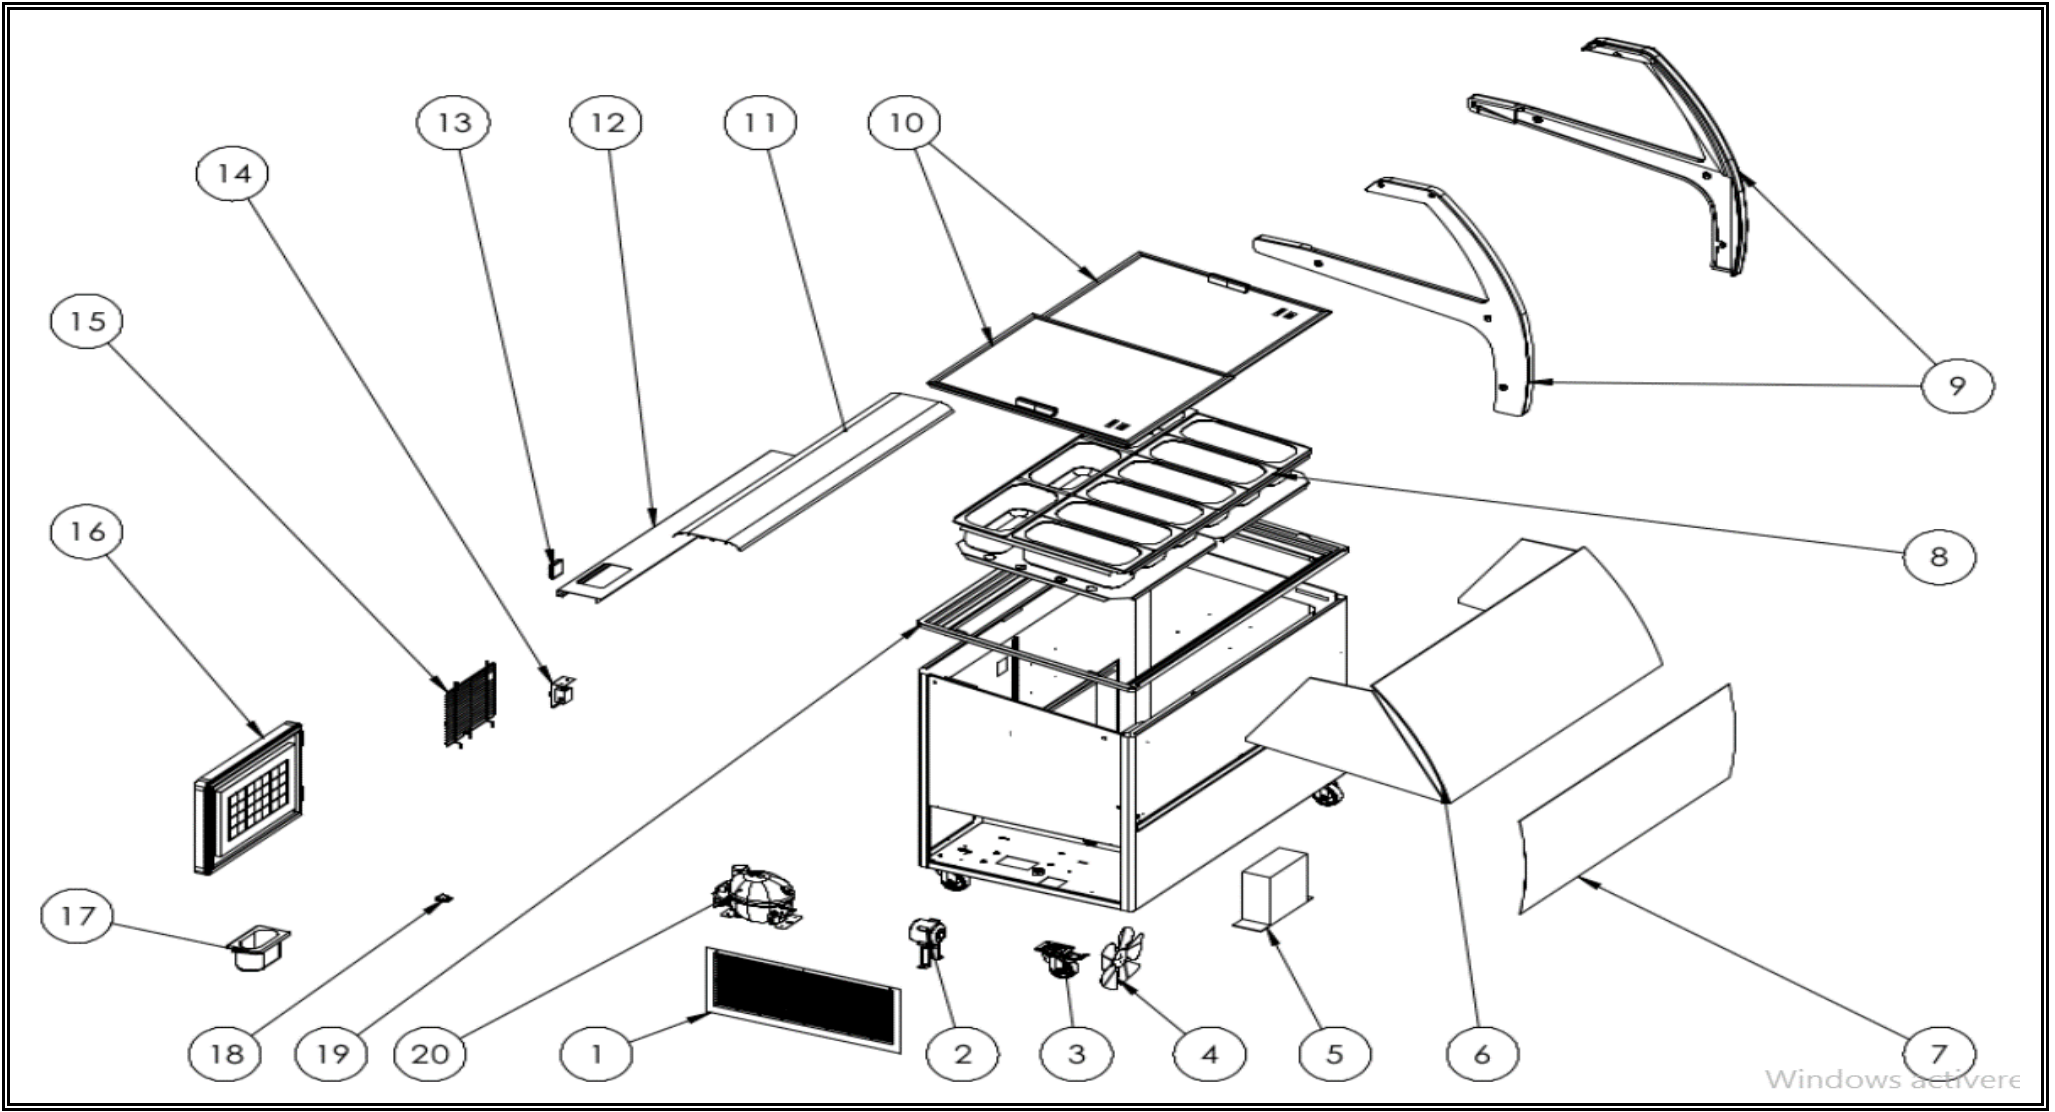

7472.0110

Onderdelen informatie
Erzatzteil information
Spare part information
Information de pièces

POS:	Art.No.:	Omschrijving:	Aantal:
1		BIG PLASTIC tNGINt GRID	1 PCS.
2		FAN MOTOR 5W	1 PCS.
3	CS7472.0113	WHEEL WITH BRAKE	2 PCS.
3a	CS7472.0112	WHEEL ROTARY	2 PCS.
4		FAN	1 PCS.
5		CONDENSER (VENUS 56 ELEGANTE)	1 PCS.
6		FRONT OVERCONSTRUCTION CURVEDGLASS FOR VENUS 56 ELEGAN	1 PCS.
6a		S DE GLASS (LEFT-RIGHT)	2 PCS.
7		ADVERTIS NG CANOPY (VENUS 56 ELEGANTE)	1 PCS.
8		STAINLESS STEEL SHEET FOR 14 BASINS ELEGANTE 56	1 PCS.
9		LEFT S DE DECORATION	1 PCS.
9a		RIGHT S DE DECORA TION	1 PCS.
10		SLIDING GLASS FOR VENUS 56 ELEGANTE (Uff>ER)	1 PCS.
10A		SLIDING GLASS FOR VENUS 56 ELEGANTE (BOTTOM)	1 PCS.
11		ALUMINIUM LIGHTING PROF LE ELEGANTE 56	1 PCS.
12		SERVICE BENCH ELEGANTE 56	1 PCS.
13		THERMOMETER	1 PCS.
14	CS9999.0109	THERMOSTAT	1 PCS.
15		SMALL PLASTIC ENGINE GRID	1 PCS.
16		STORAGE DOOR	1 PCS.
17		SCOOP BIN 119	1 PCS.
18		LIGHTING SWITCH	1 PCS.
19		GASKET VENUS 56 ELEGANTE	1 PCS.
20		COMPRESSOR (VENUS 56 ELEGANTE)	1 PCS.
.		LED STRIP FOR PANORAMIC LIGHTING ELEGANTE 56	1 PCS.
.		LED STRIP FOR ADVERTISING CANOPY ELEGANTE 56	2 PCS.
.		TRANSPARENT COVER FOR SUPERSTRUCTURE LIGHTING	1 PCS.
.		TRANSFORMER 12V FOR LED LIGHTING ELEGANTE 56	1 PCS.