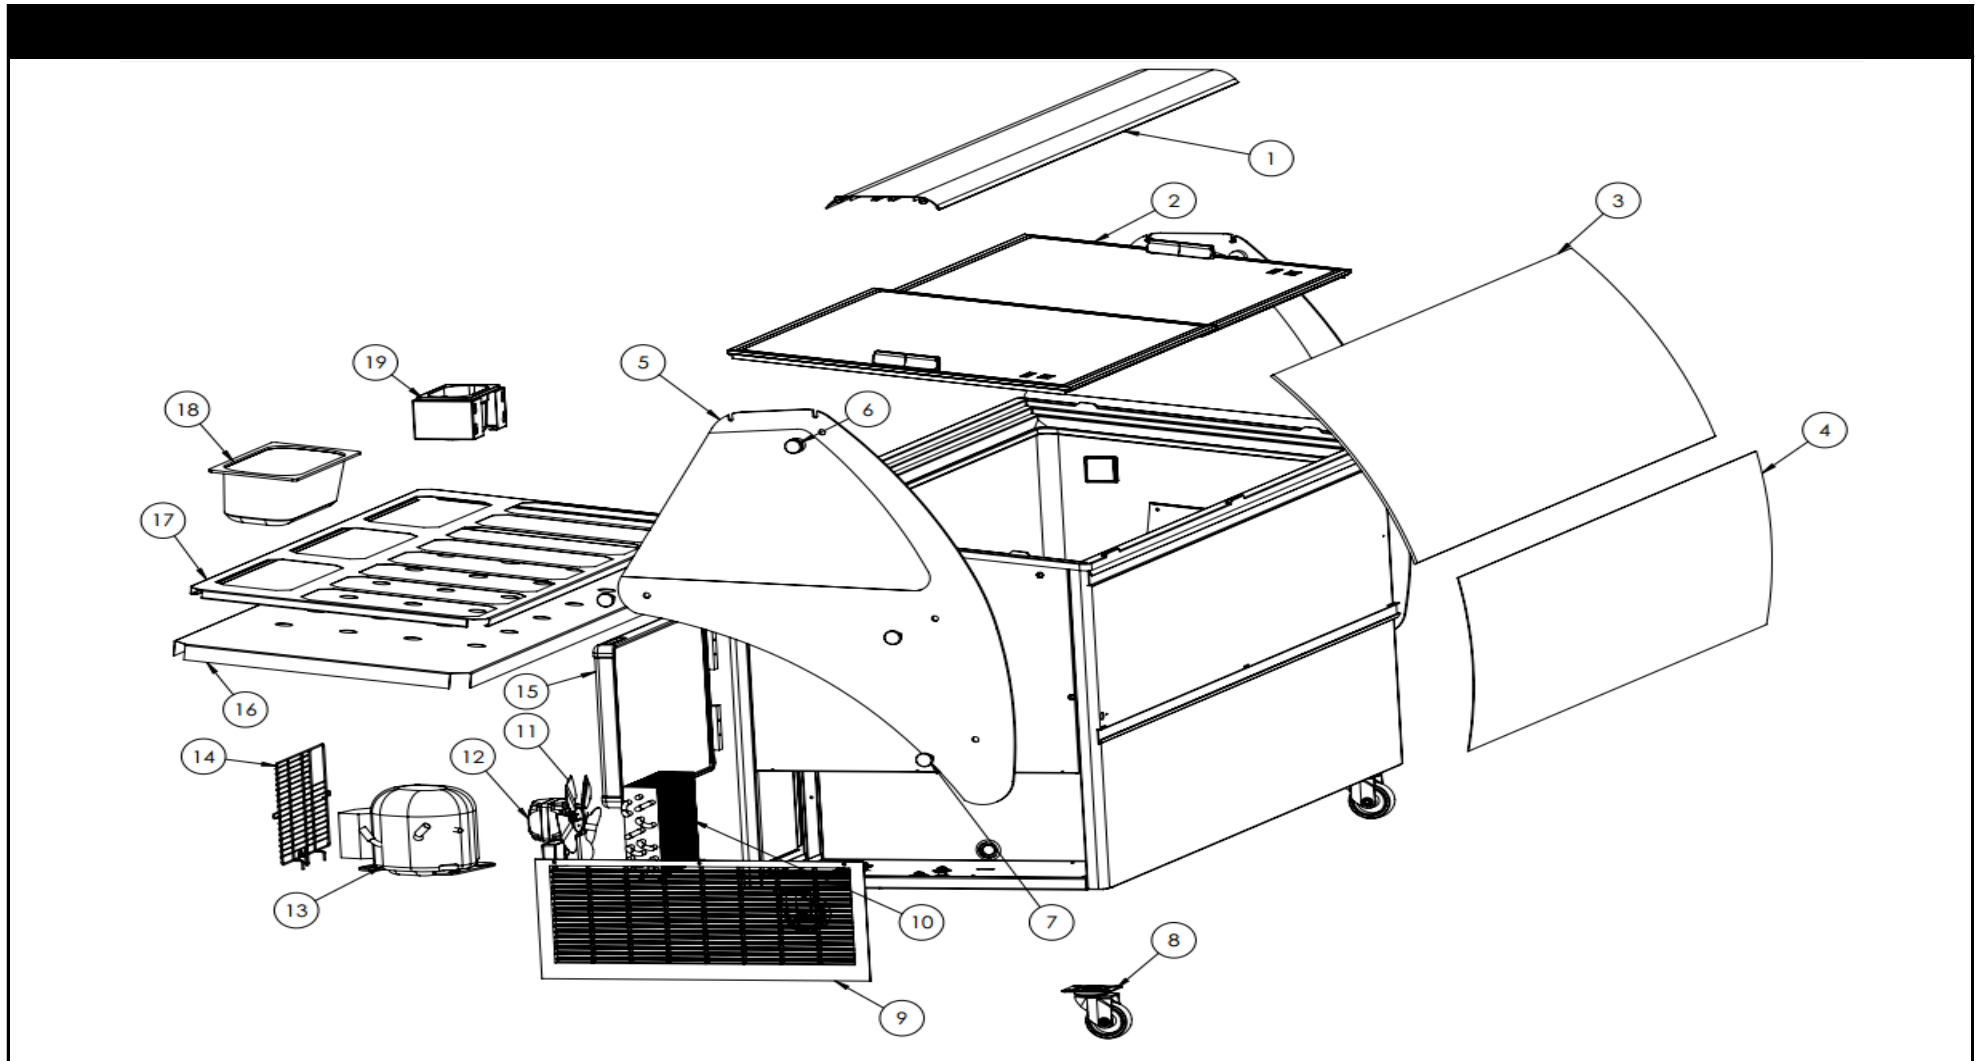

7472.0105

2022

Onderdelen informatie
Erzatzteil information
Spare part information
Information de pièces

POS:	Art.No.:	Omschrijving:	Aantal:
1		ALUMINIUM OVERCONSTRUCTION LIGHTING PROFILE 46	
2		SLIDING GLASS LID FOR 46 (UPPER)	
2		SLIDING GLASS LID FOR 46 (LOWER)	
3		FRONT OVERCONSTRUCTION CURVED GLASS FOR 46	
4		ADVERTISING CANOPY (46)	
5		SIDE OVERCONSTRUCTION GLASS (RIGHT)	
5		SIDE OVERCONSTRUCTION GLASS (LEFT)	
6		INOX SCREWS FOR ALUMINIUM OVERCONSTRUCTION PROFILE	
7		SCREWS FOR SIDE GLASSES	
8	7472.0113	WHEEL WITH BRAKE	
8	7472.0112	WHEEL ROTARY	
9		ENGINE GRID (LARGE)	
10		CONDENSER (46)	

POS:	Art.No.:	Omschrijving:	Aantal:
11		FAN	
12		ELECTRIC FAN MOTOR	
13		COMPRESSOR (46)	
14		ENGINE GRID (SMALL)	
15	9999.0231	BOTTOM STORAGE DOOR	
16		BASE FOR STAINLESS STEEL SHEET 46	
17		STAINLESS STEEL SHEET FOR 11 BASINS 46	
18		SCOOP BIN 1/9	
19		BASE FOR SCOOP BIN	