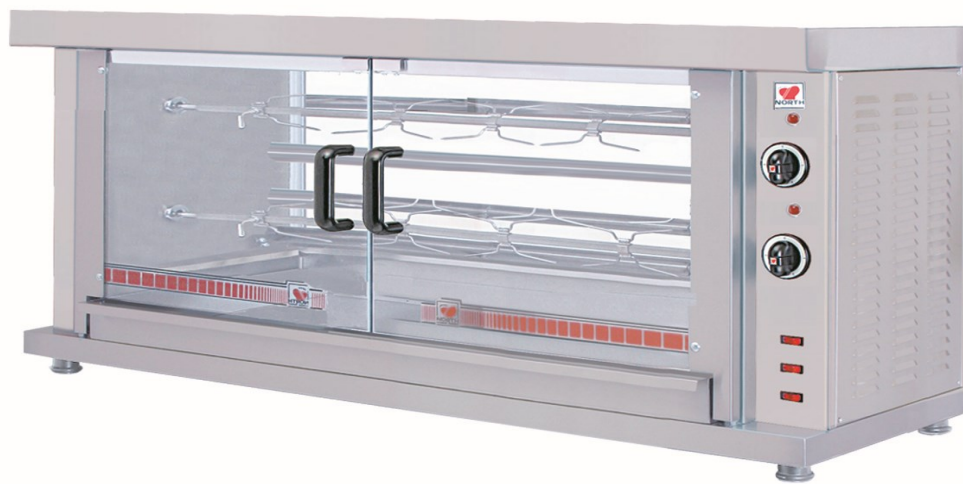

CombiSteel

7472.0030

v1.0

Onderdelen informatie
Erzatzteil information
Spare part information
Information de pièces

Onderdelenlijst 7472.0030

POS:	Art.No.:	Omschrijving:	Aantal:
1		Left Door base	
2		Left Door Glass HK2	
4		Right Door base	
5		Right Door Glass HK2	
19		Regulate foot	
20		Switch on/off for motor and light	
21		Lamp	
22+21		Lamp Holder + Lamp	
23		Strip connector	
24		Moter	
26+25		Ball Bearing	
27		Pipe of the motor	
29		Gland for supply cord	
30		External Hooks	
31		Spit	
33		Internal Hooks	
35		Electric Switch	
36		Heating Elements	
37		Back Glass HK2	
Option	CS7472.0010	Baskets for GASK- HK	