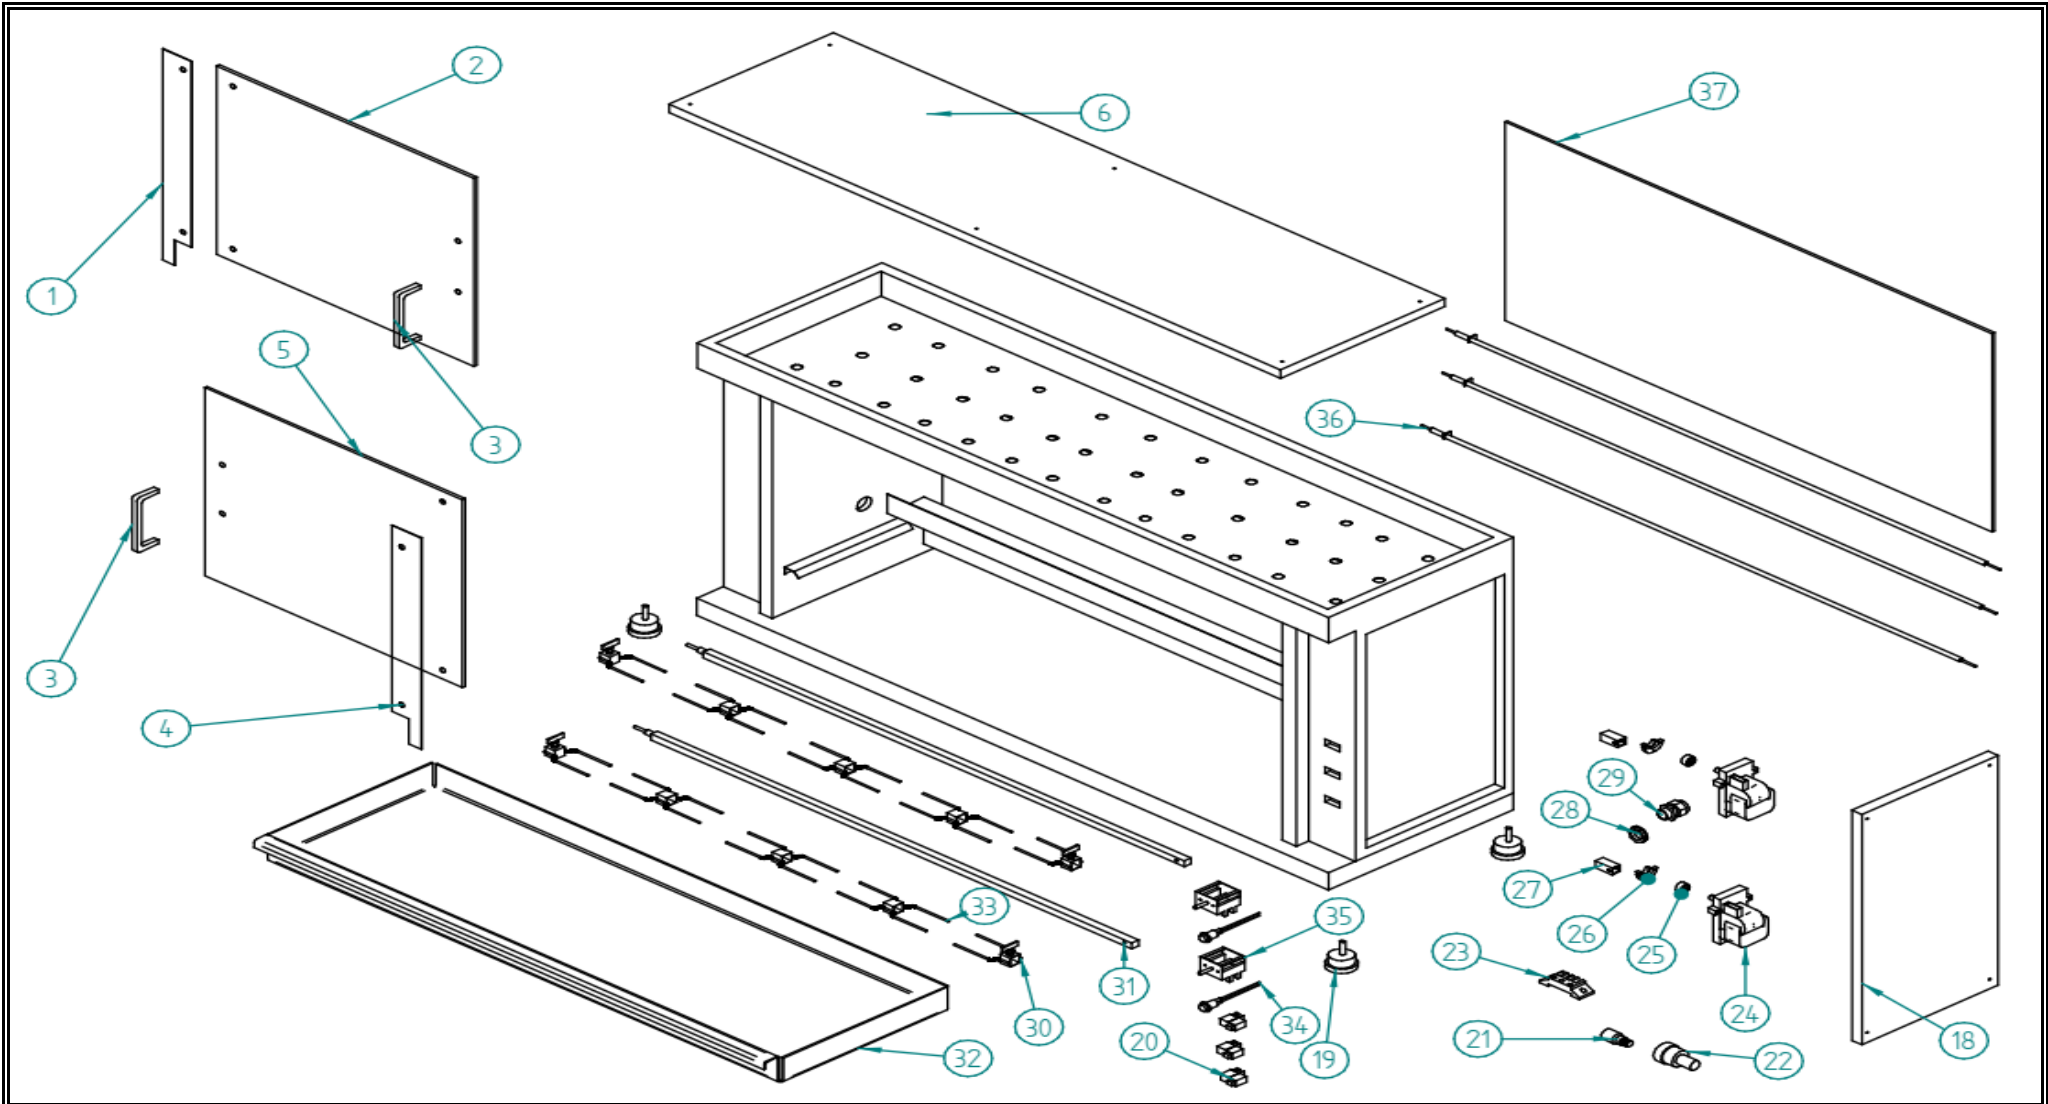

CombiSteel

7472.0030

v1.0

Onderdelen informatie
Erzatzteil information
Spare part information
Information de pièces

Onderdelenlijst 7472.0030

POS:	Art.No.:	Omschrijving:	Aantal:
1		Left Door base	
2		Left Door Glass HK2	
4		Right Door base	
5		Right Door Glass HK2	
19		Regulate foot	
20		Switch on/off for motor and light	
21		Lamp	
22+21		Lamp Holder + Lamp	
23		Strip connector	
24		Moter	
26+25		Ball Bearing	
27		Pipe of the motor	
29		Gland for supply cord	
30		External Hooks	
31		Spit	
33		Internal Hooks	
35		Electric Switch	
36		Heating Elements	
37		Back Glass HK2	
Option	CS7472.0010	Baskets for GASK- HK	