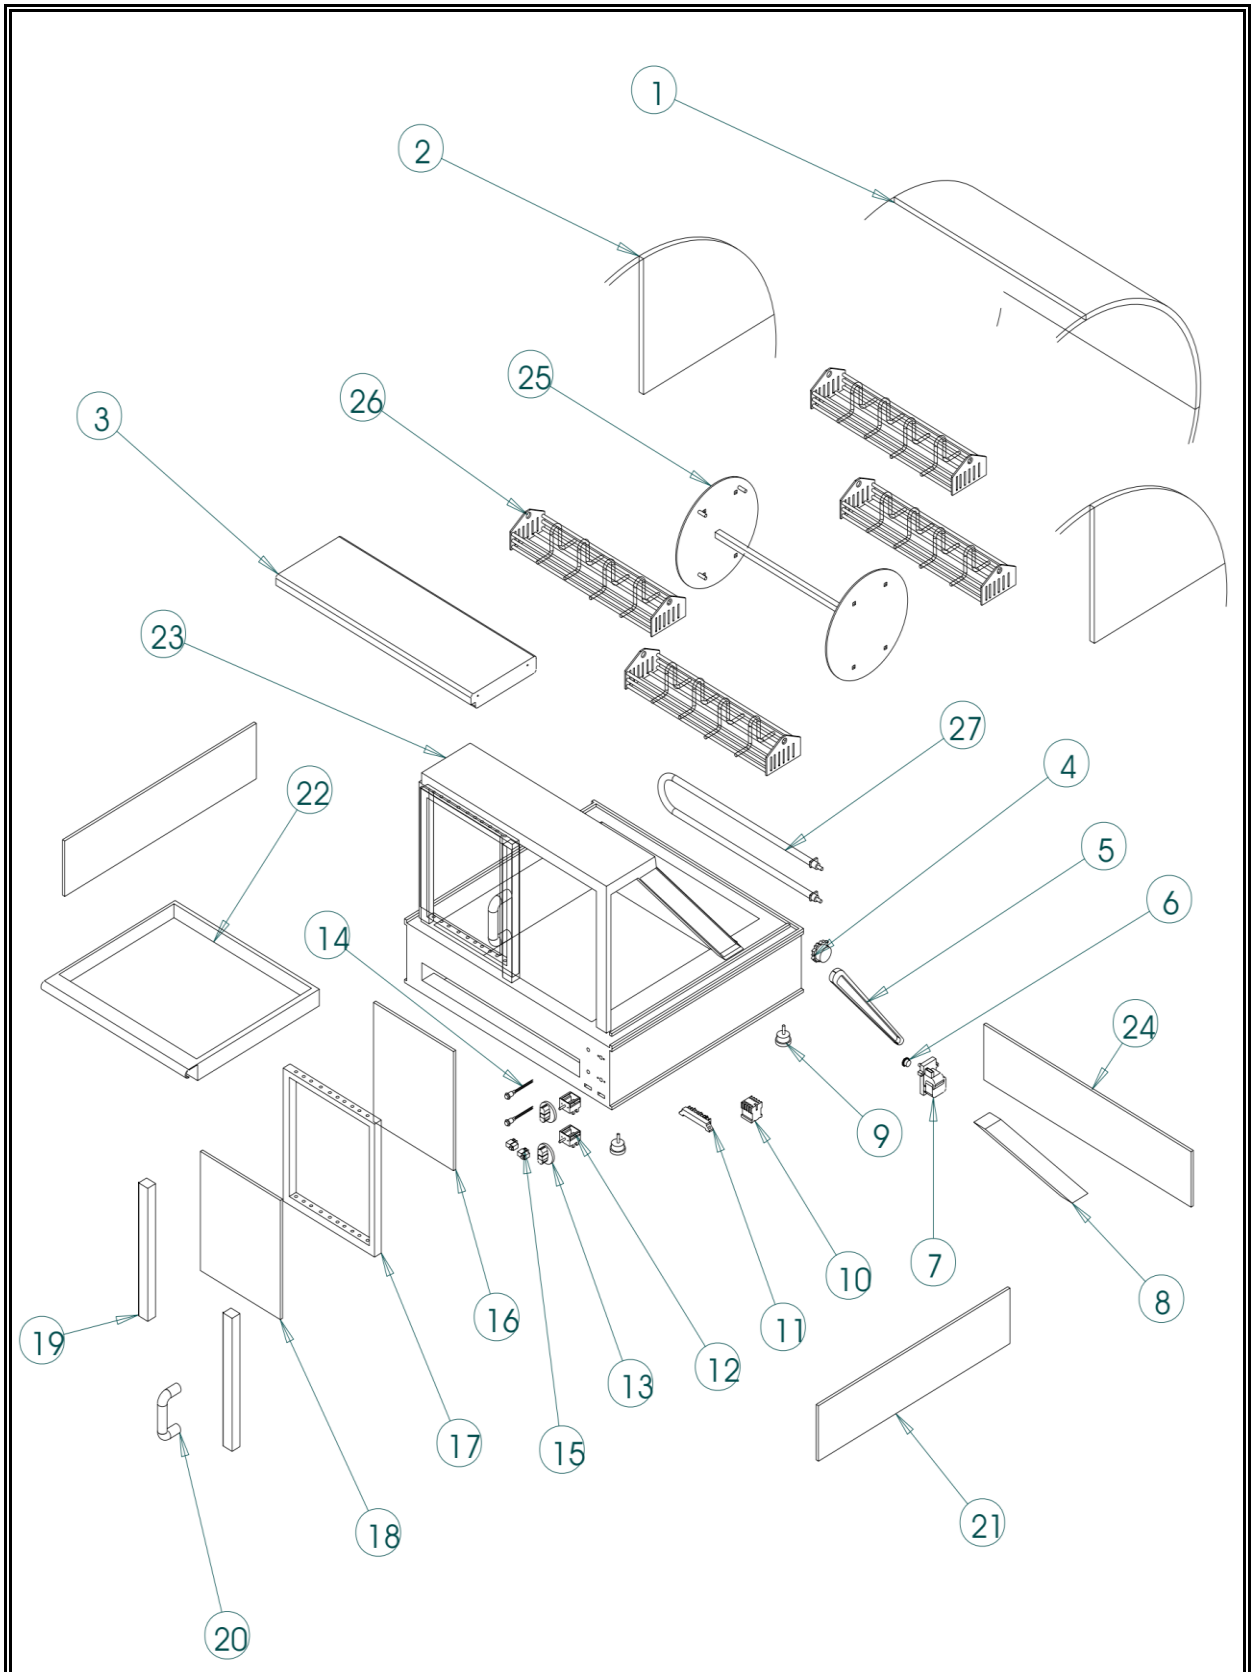

# CombiSteel

**7472.0005**

**v1.0**

Onderdelen informatie  
Erzatzteil information  
Spare part information  
Information de pièces

**CombiSteel**

7472.0005

## Onderdelenlijst 7472.0005

POS:	Art.No.:	Omschrijving:	Aantal:
1		Curved glass	
2		Adjoining glass	
4		Gear Big	
5		Chain	
6		Gear small	
7		Motor	
9		Feet Regulator	
10		Rele	
11		Strip connector	
12		Operation Switch	
13		Operation Knob	
14		Indicate Lamp	
15		On/Off Switch	
16		Glass Door Internal	
18		Glass Door External	
20		Handle	
21		Adjoining painted glass	
22		Grease Collector	
24		Front painted glass	
26	CS7472.0012	Baskets for NHK4	
27		Heating element	