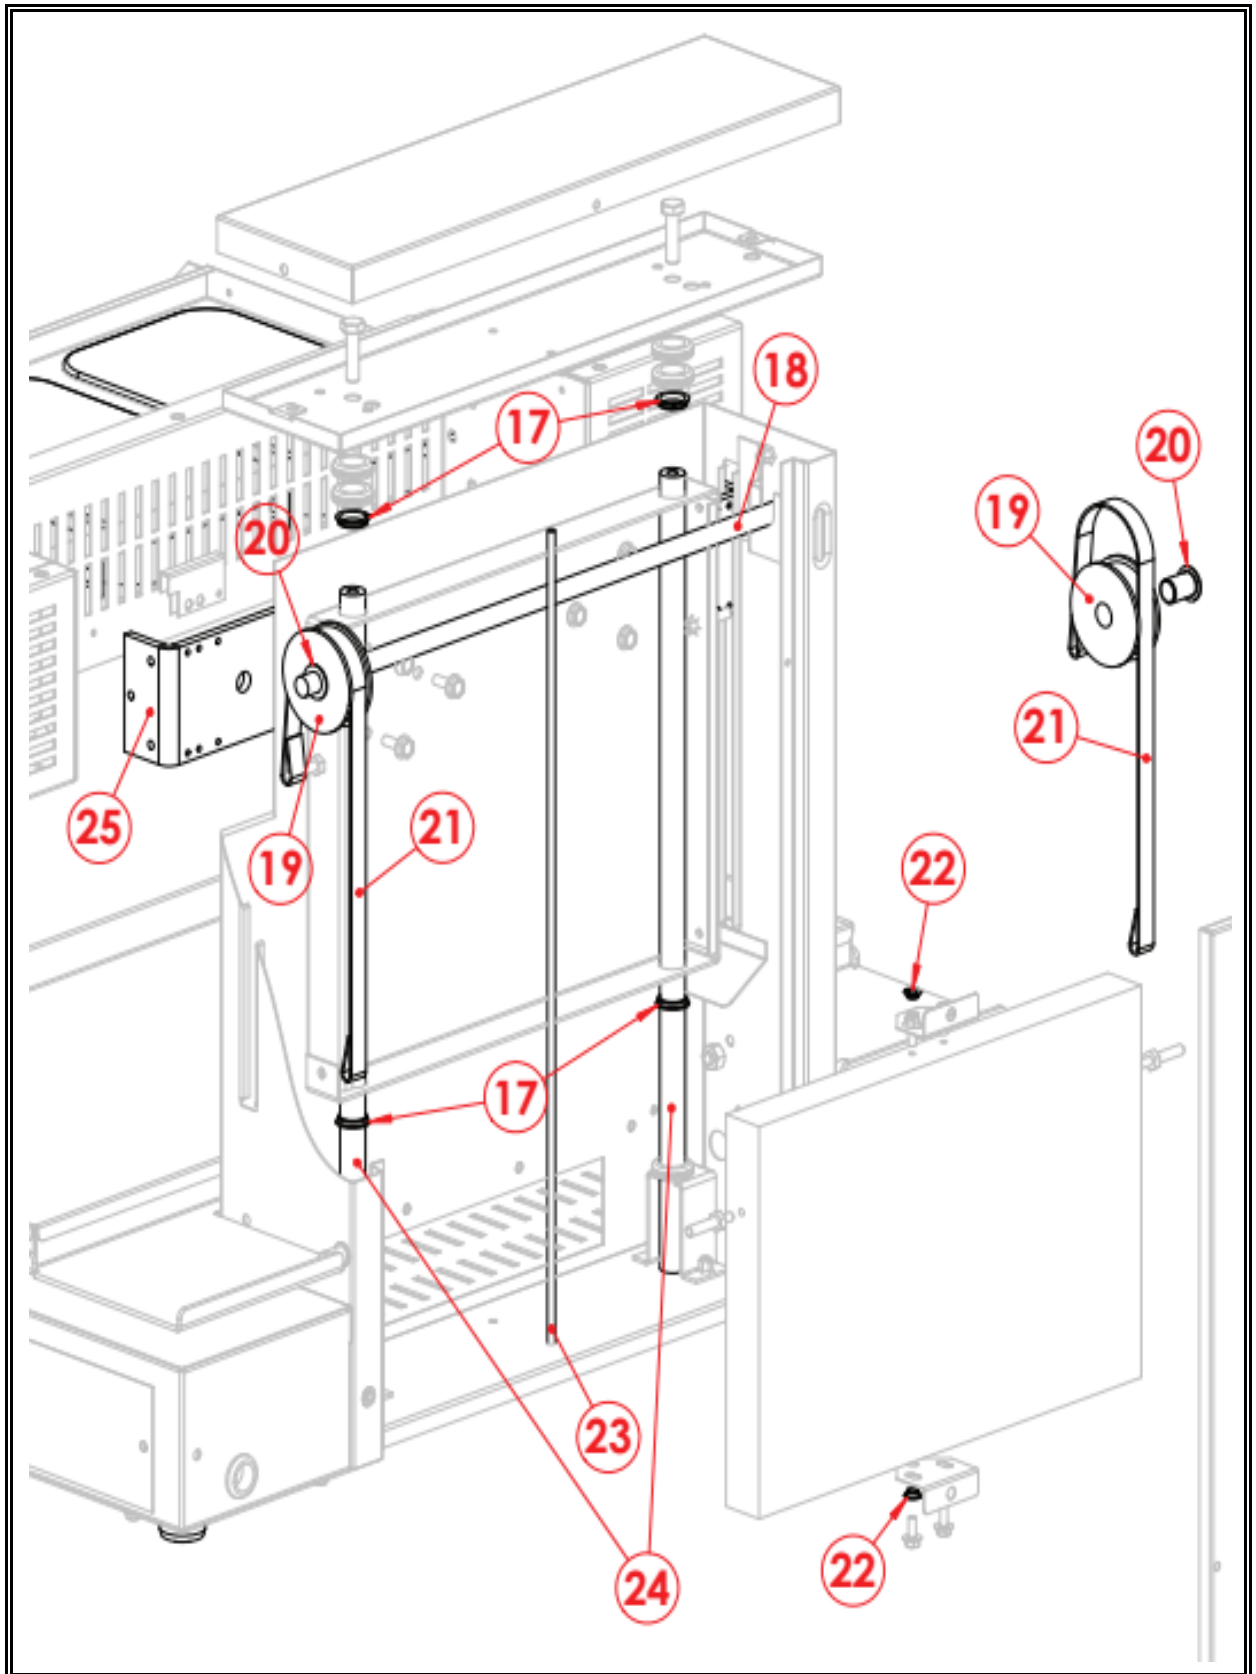

**7466.1500**

Onderdelen informatie  
Erzatzteil information  
Spare part information  
Information de pièces

POS:	Art.No.:	Omschrijving:	Aantal:
1		Terminal	
2		Terminal	
3		Handle	
4		Spring	
5	CS9999.0031	Heating element	
6	CS9089.0555	Tempered glass	
7		Grate	
8	CS9089.0420	Interference filter	
9		Transformer	
10	CS9102.0420	Contactactor	
11		Glass	
12	CS9089.0105	Control board	
13		Adjustable foot	
14	CS9089.0085	Board TRIAC	
15	CS9025.0740	Microswitch	
16		Detection plate	
17		Bush	
18		Pulley supporting bar	
19		Aluminium pulley	
20		Bearing	
21	CS9089.0465	Fabric strap	
22		Bush	
23		Counterweight guiding rod	
24		Column for bearings	
25		Bracket	