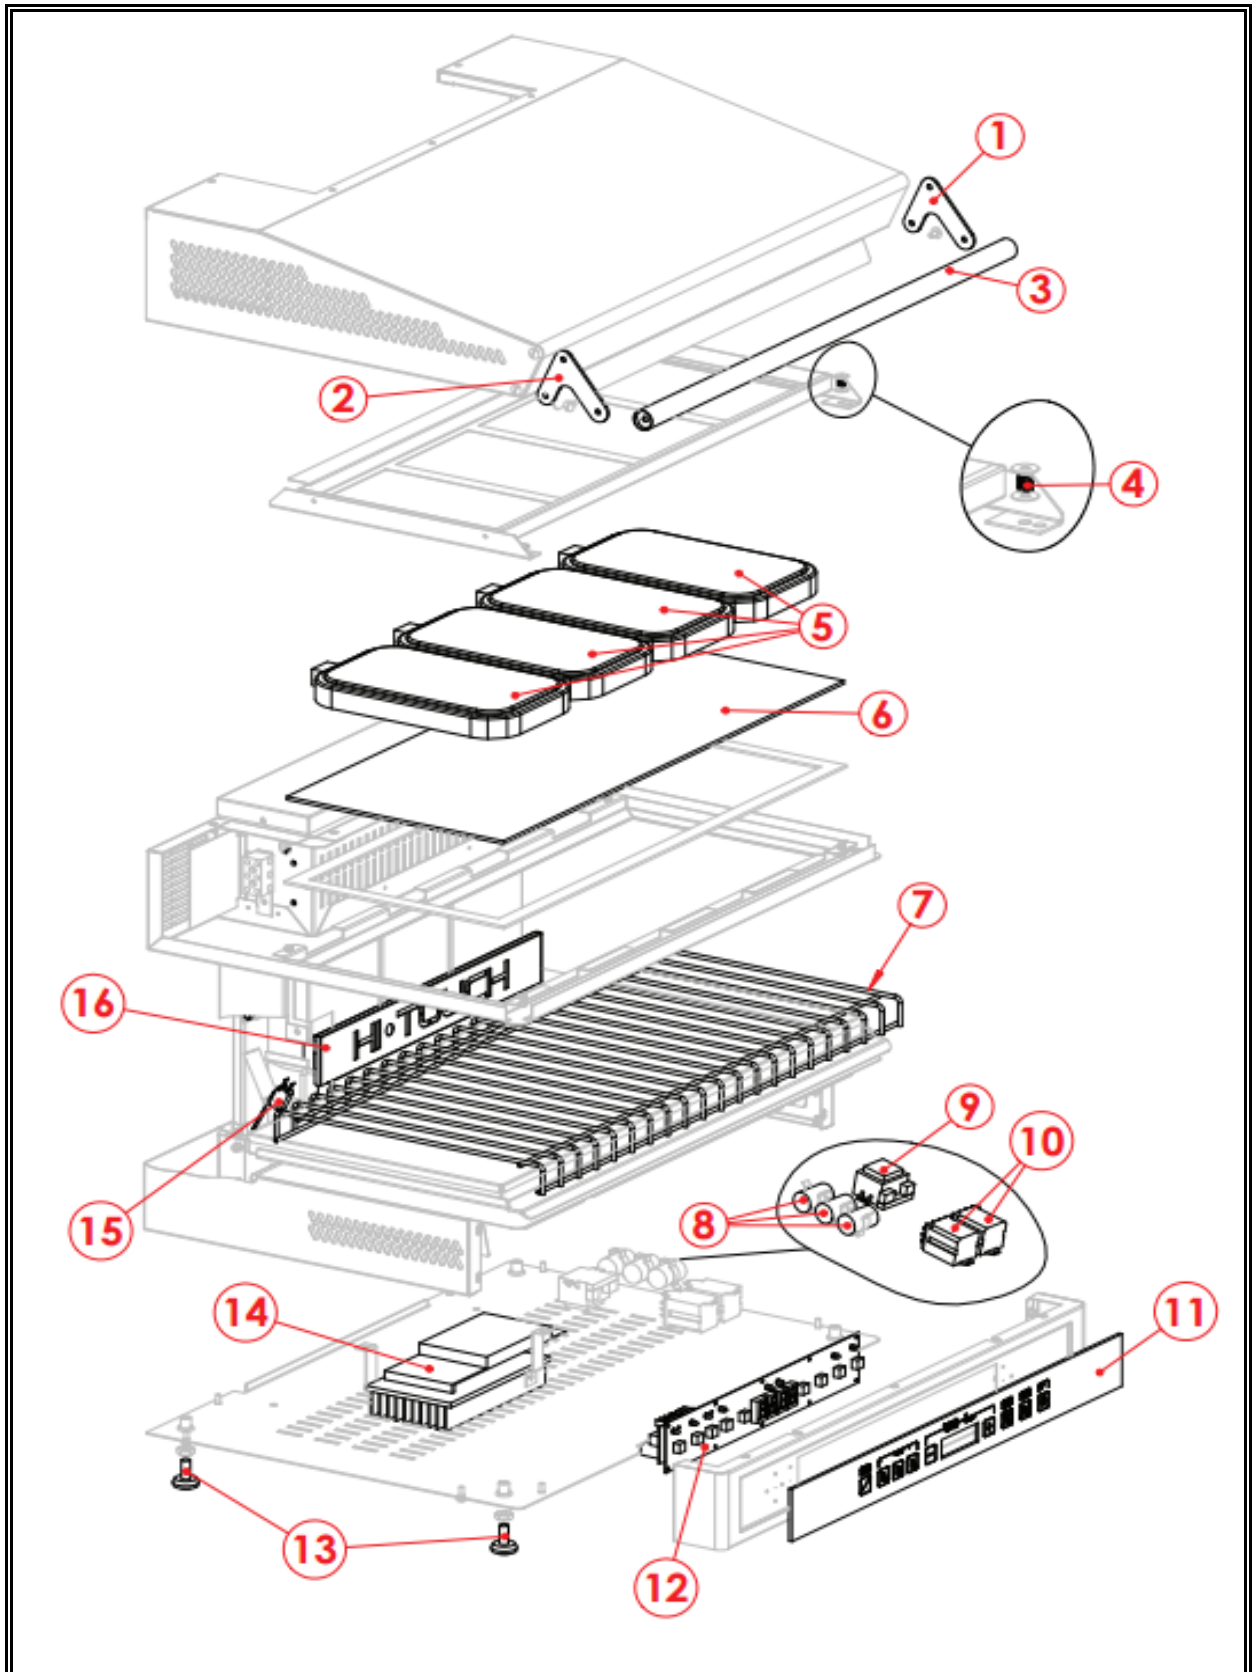

**7466.1500**

Onderdelen informatie  
Erzatzteil information  
Spare part information  
Information de pièces

POS:	Art.No.:	Omschrijving:	Aantal:
1		Terminal	
2		Terminal	
3		Handle	
4		Spring	
5	CS9999.0031	Heating element	
6	CS9089.0555	Tempered glass	
7		Grate	
8	CS9089.0420	Interference filter	
9		Transformer	
10	CS9102.0420	Contactactor	
11		Glass	
12	CS9089.0105	Control board	
13		Adjustable foot	
14	CS9089.0085	Board TRIAC	
15	CS9025.0740	Microswitch	
16		Detection plate	
17		Bush	
18		Pulley supporting bar	
19		Aluminium pulley	
20		Bearing	
21	CS9089.0465	Fabric strap	
22		Bush	
23		Counterweight guiding rod	
24		Column for bearings	
25		Bracket	