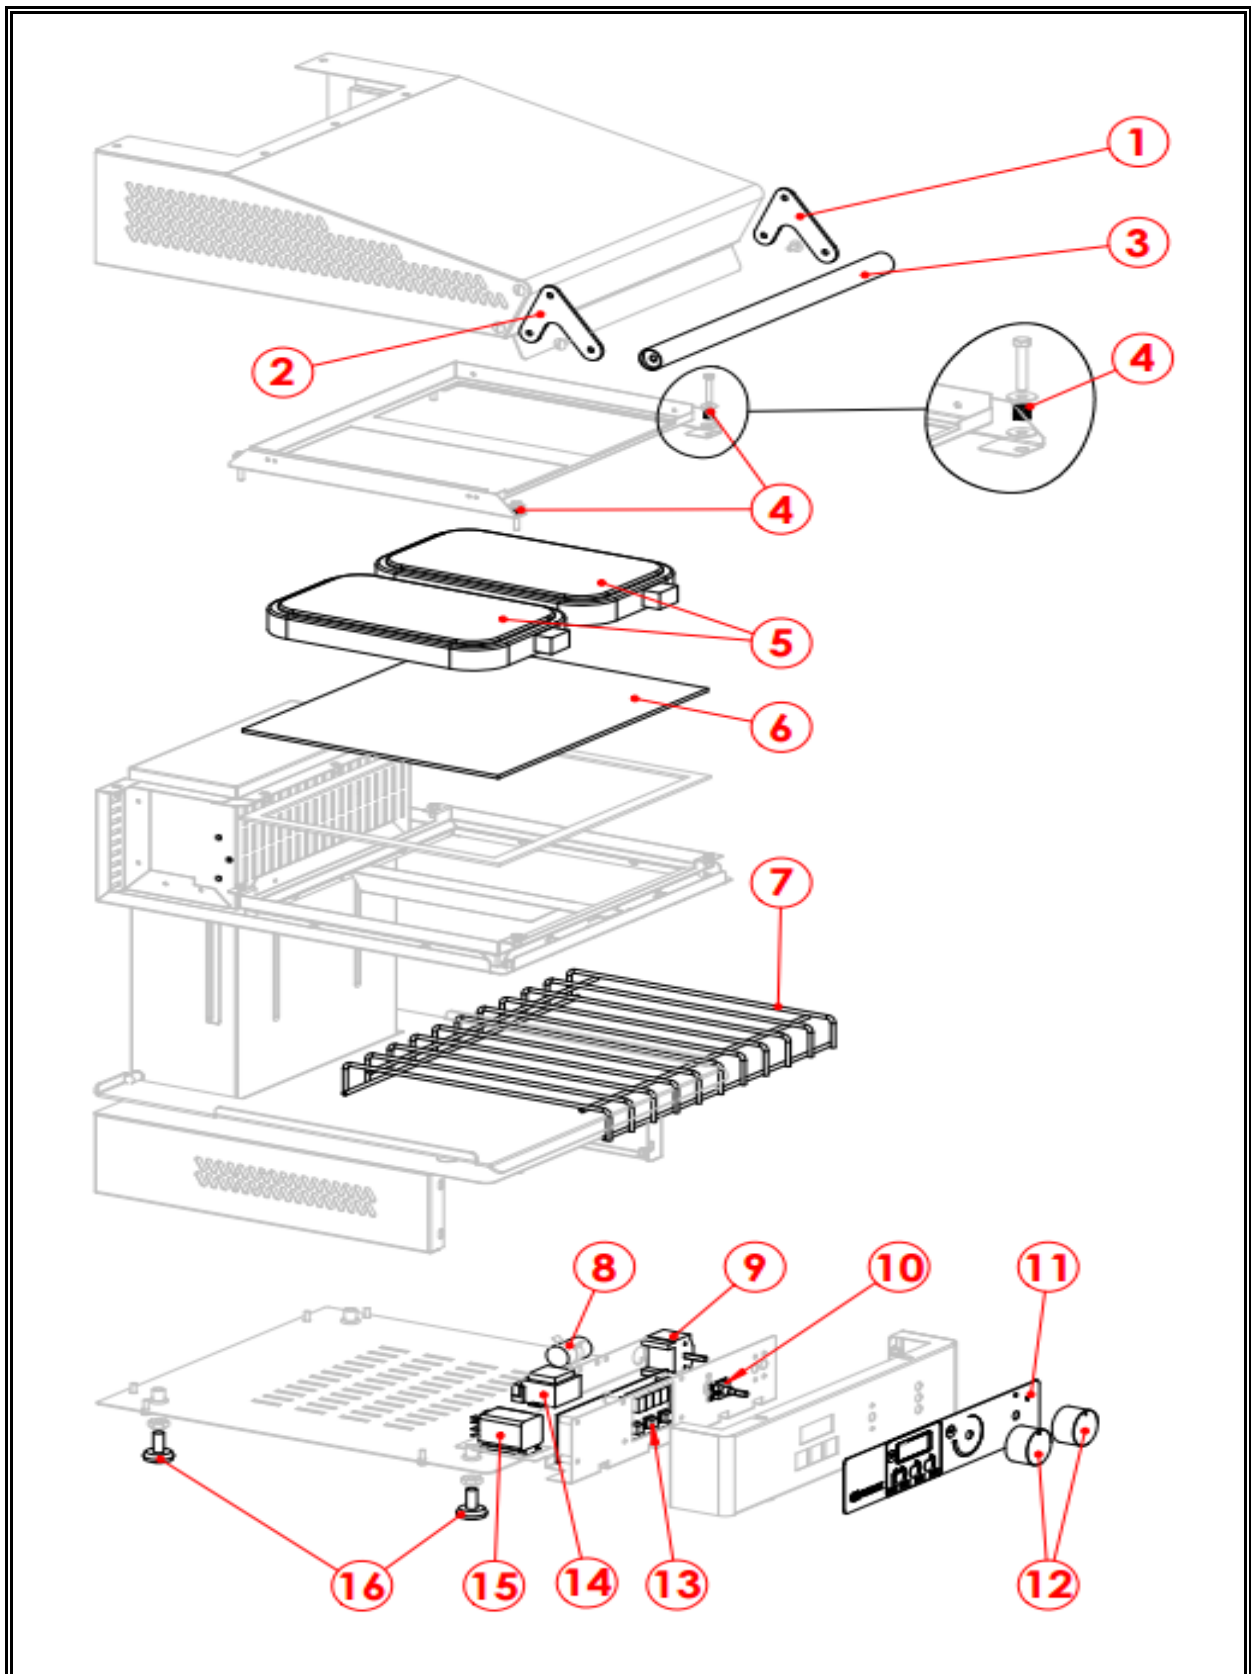

7466.1480

Onderdelen informatie
Erzatzteil information
Spare part information
Information de pièces

POS:	Art.No.:	Omschrijving:	Aantal:
1		Terminal	
2		Terminal	
3		Handle	
4		Spring	
5	CS9999.0031	Heating element	
6		Tempered glass	
7	CS9089.0535	Grate	
8	CS9089.0420	Interference filter	
9		Switch 2x16A	
10	CS9999.6035	Encoder	
11		Polycarbonate panel	
12	CS9089.0350	Knob	
13		Control board	
14		Transformer	
15	CS9089.0120	Relay 2x25A	
16		Adjustable foot	
17		Bush	
18		Pulley supporting bar	
19		Aluminium pulley	
20		Bearing	
21	CS9089.0465	Fabric strap	
22		Bush	
23		Counterweight guiding rod	
24		Column for bearings	
25		Bracket	