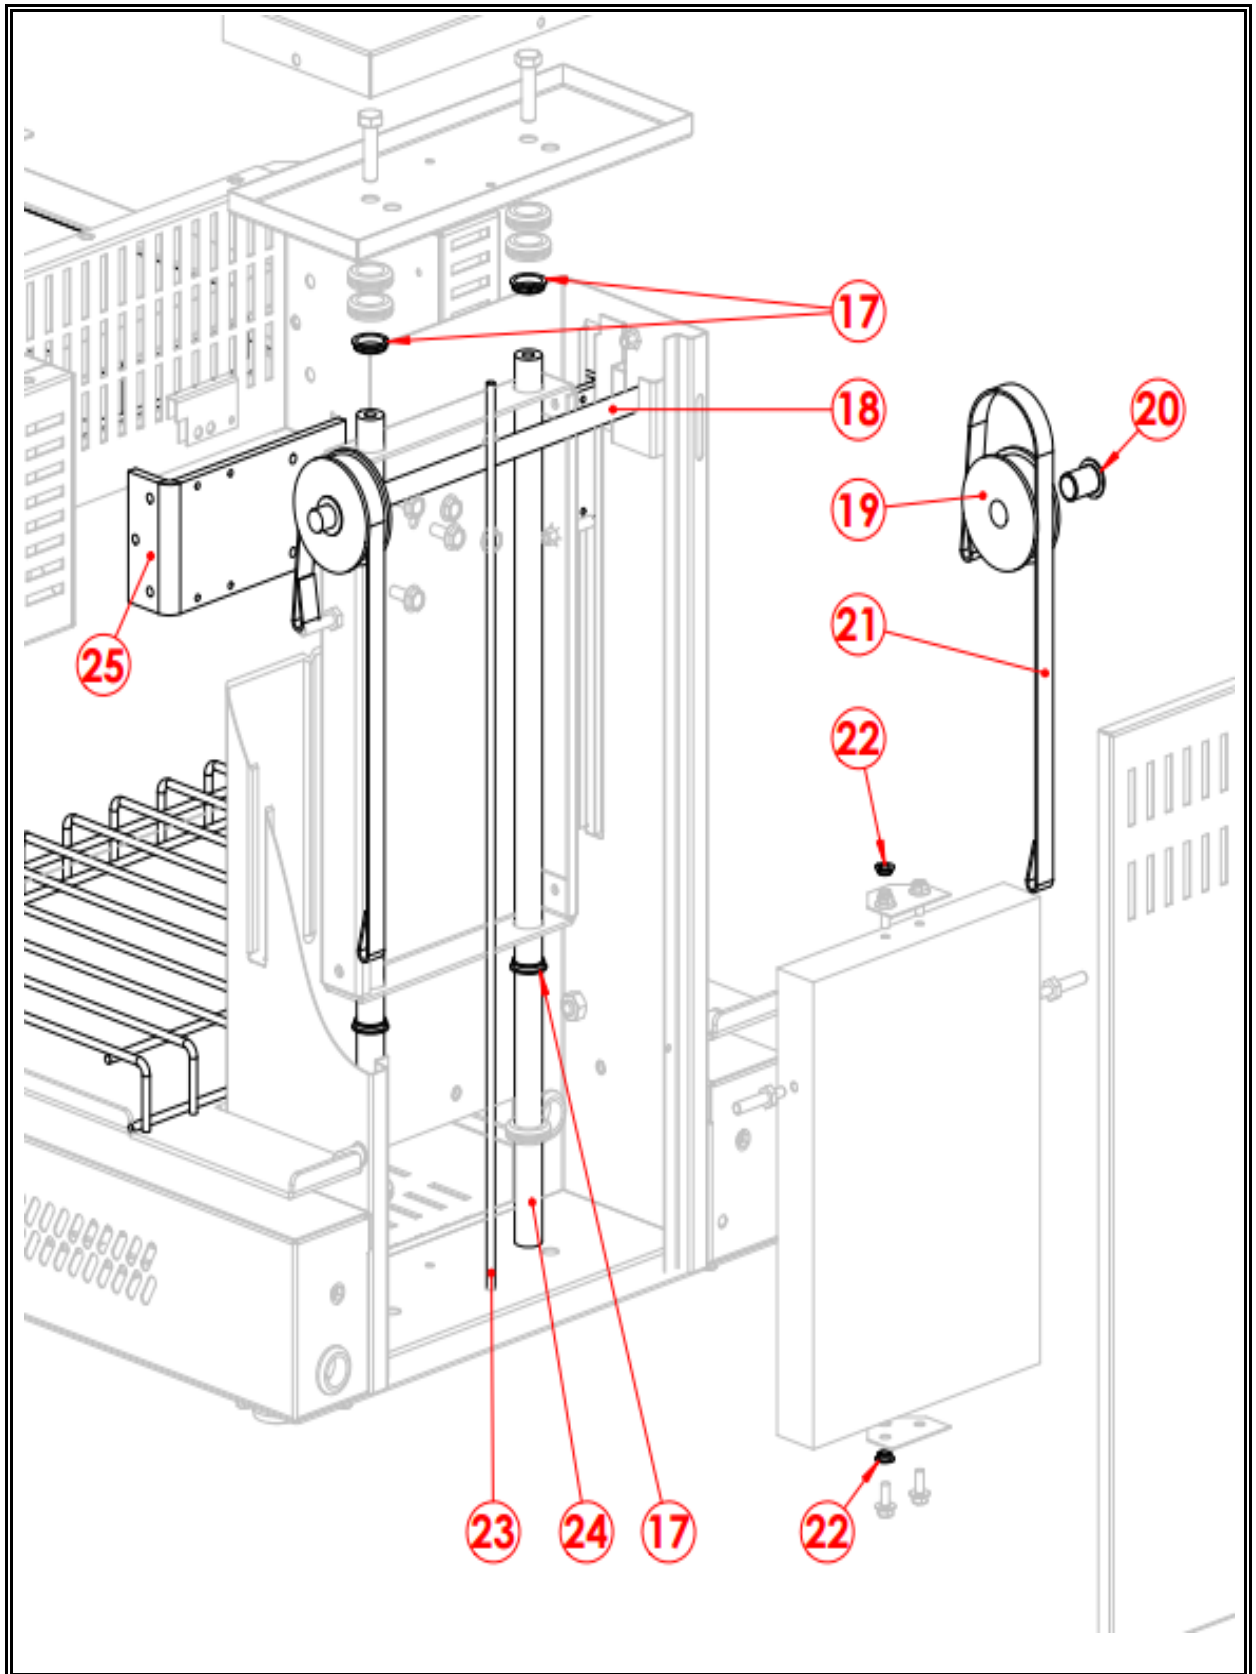

7466.1480

Onderdelen informatie
Erzatzteil information
Spare part information
Information de pièces

POS:	Art.No.:	Omschrijving:	Aantal:
1		Terminal	
2		Terminal	
3		Handle	
4		Spring	
5	CS9999.0031	Heating element	
6		Tempered glass	
7	CS9089.0535	Grate	
8	CS9089.0420	Interference filter	
9		Switch 2x16A	
10	CS9999.6035	Encoder	
11		Polycarbonate panel	
12	CS9089.0350	Knob	
13		Control board	
14		Transformer	
15	CS9089.0120	Relay 2x25A	
16		Adjustable foot	
17		Bush	
18		Pulley supporting bar	
19		Aluminium pulley	
20		Bearing	
21	CS9089.0465	Fabric strap	
22		Bush	
23		Counterweight guiding rod	
24		Column for bearings	
25		Bracket	