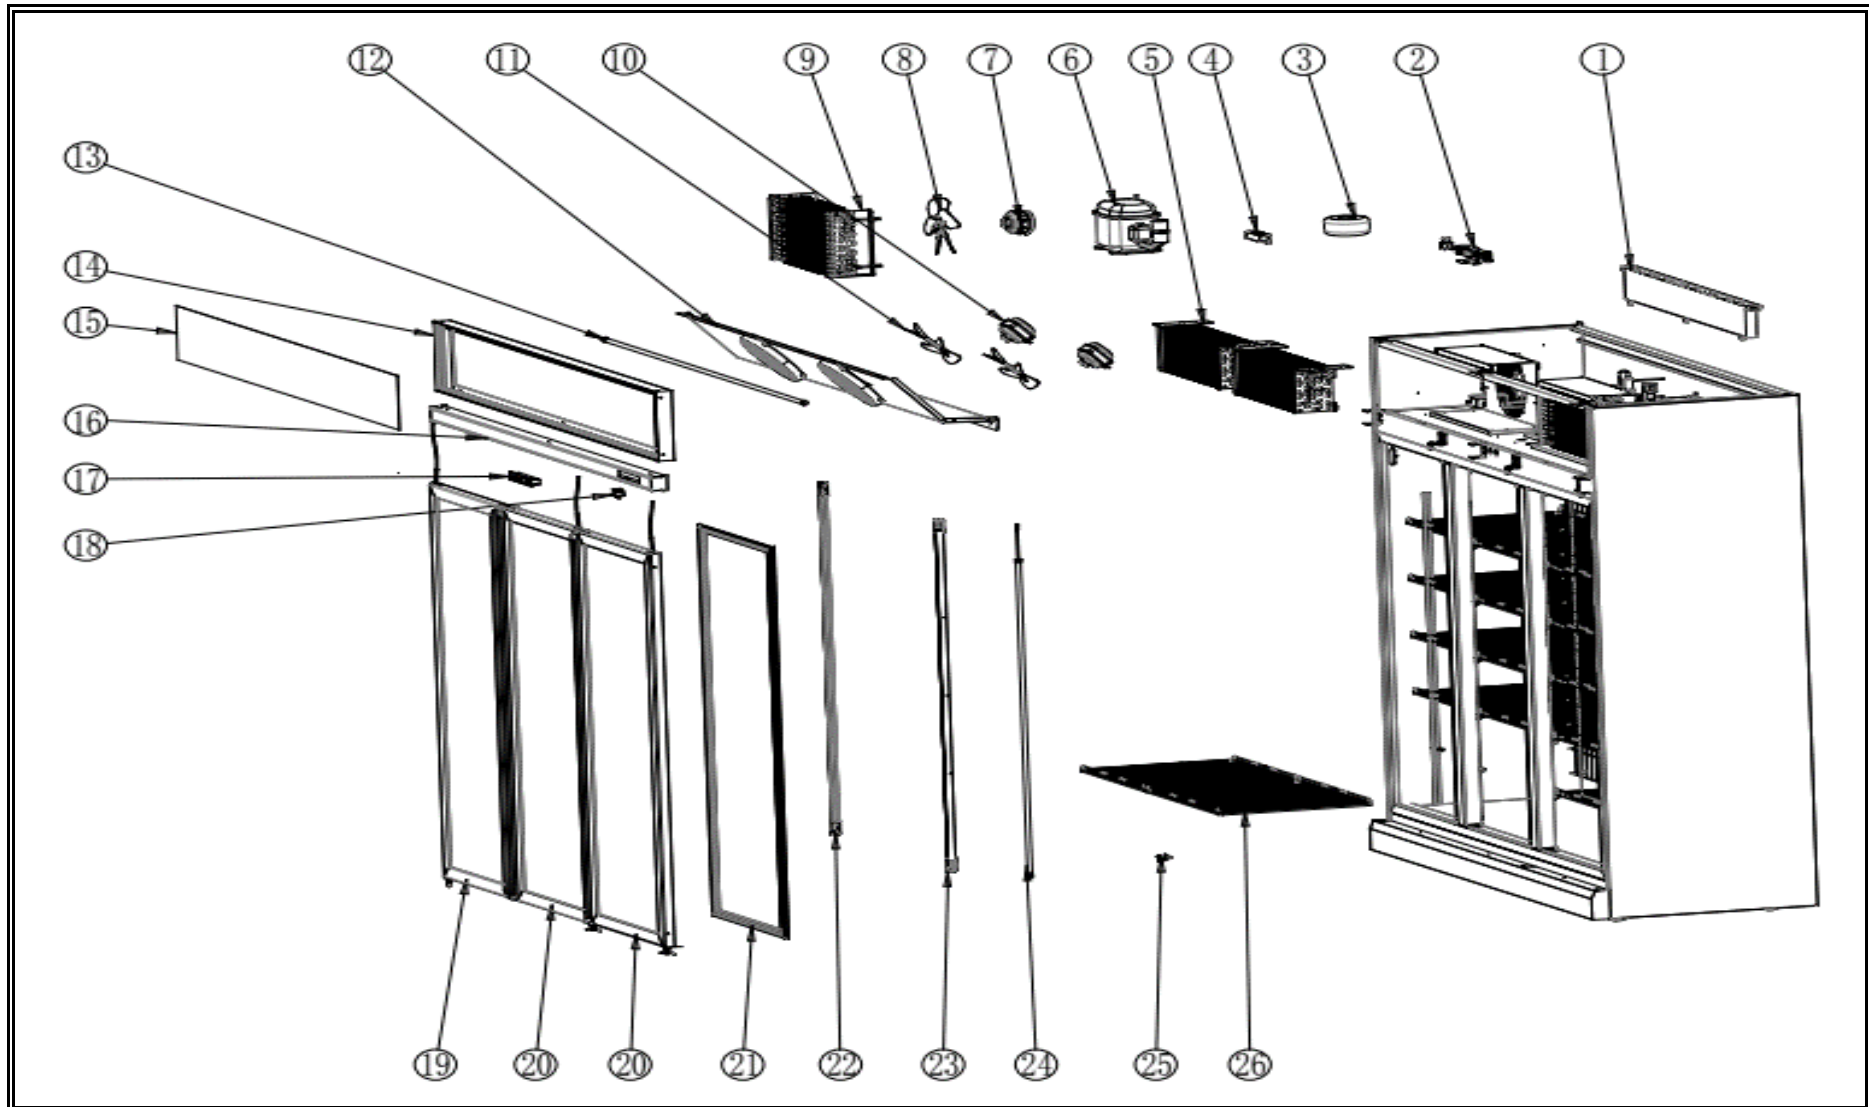

7455.2435

R290

Onderdelen informatie
Erzatzteil information
Spare part information
Information de pièces

POS:	Art.No.:	Omschrijving:	Aantal:
1	CS9338.2840	Water tray	1
2		Plug cable	1
3		Transformer	1
4	CS9338.2794	Led light driver	1
5	CS9338.2796	Evaporator	2
6	CS9338.3430	Compresspr	2
7	CS9390.0130	Condenser fan motor	2
8	CS9338.1855	Condenser fan blade	2
9	CS9338.2838	Condenser	2
10	CS9390.1425	Evaporator fan motor	2
11	CS9338.1885	Evaporator fan blade	2
12		Evaporator fan motor cover panel	1
13	CS9338.2820	Canopy box light	1
14	CS7455.2476	Canopy box	1
15	CS9338.2436	Canopy perspex cover	1
16		Top decoration panel	1
17	CS9390.2405	Digital controller	1
18	CS9338.2764	Fan switch	3
19	CS9338.2524	Glass door left	1
20	CS9338.2522	Glass door right	2
21	CS9338.2306	Door seal	3
22	CS9338.2260	Led light light	1
23	CS9338.2264	Led light Right	1
24	CS9338.2262	Middle frame light	2
25	CS7455.2225	Kclip	65
26	CS7455.2257	Shelf side	10