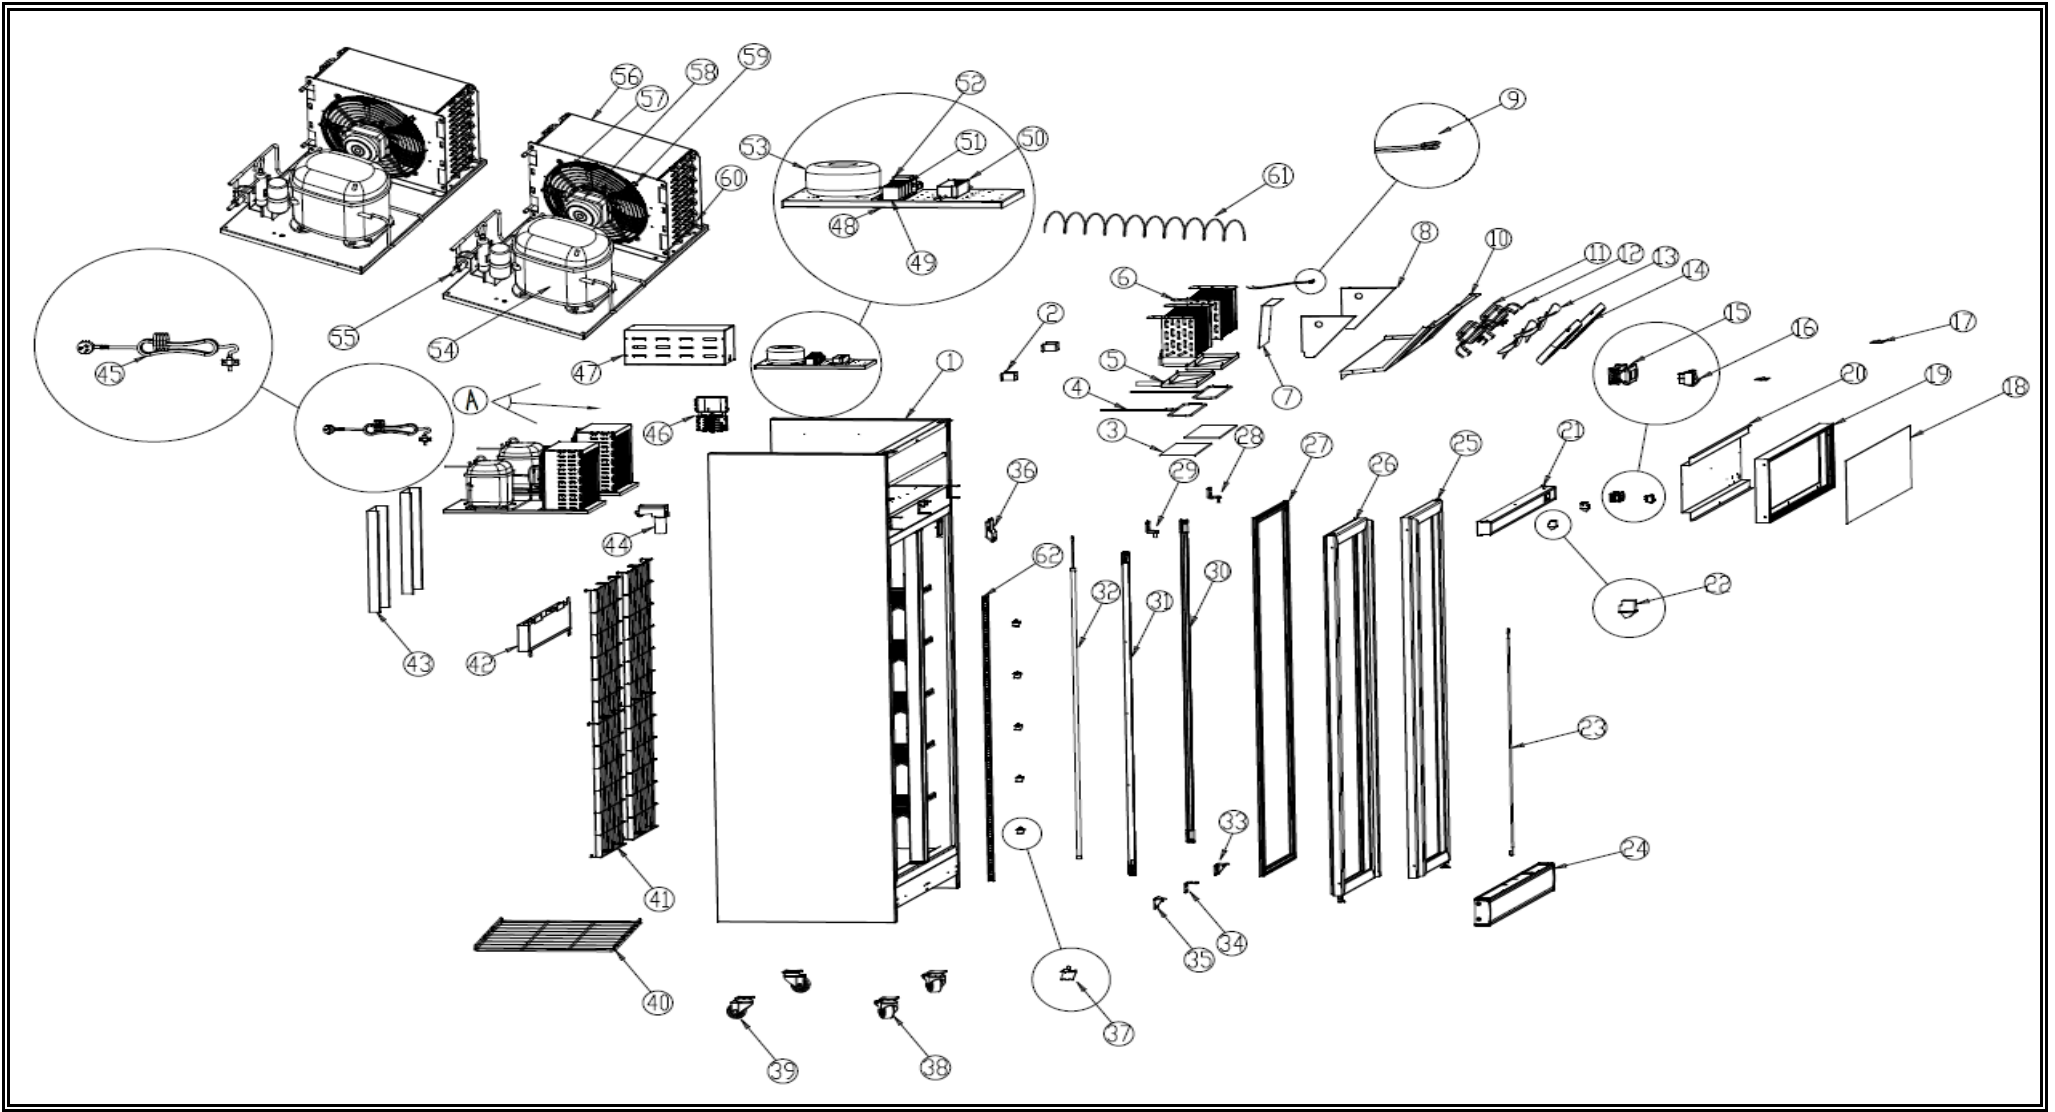

7455.2430

R290

Onderdelen informatie
Erzatzteil information
Spare part information
Information de pièces

POS:	Art.No.:	Omschrijving:	Aantal:
1		Cabinet body	1
2		Supporter for evaporator cover	2
3		PE adhesive sticker	2
4		Water tray heater pipe	2
5		Evaporator water tray	2
6		Evaporator	2
7		Evaporator panel	1
8		Evaporator end panel	2
9		Temperature sensor	1
10		Evaporator fan cover panel	1
11	9390.1425	Evaporator fan motor	2
12		Supporter of fan motor	16
13	9338.1885	Evaporator fan blade	2
14		Evaporator fan cover	2
15	9338.2324	Digital controller	1
16	9030.0510	Light switch	1
17		S/S support	2
18	9338.2436	Perspex cover	1
19	9338.2434	Canopy	1
20		Light installation panel	1
21		Top decoration panel	1
22		Fan switch	3
23		Torsion spring	3
24		Bottom front grill	1
25		Side door	2
26		Middle door	1
27	9338.2306	Door sealer	3
28	9338.2314	Right top hinge	2
29	9338.2310	Left top hinge	1
30	9338.2264	Right LED light	1
31	9338.2260	Left LED light	1
32	9338.2262	Middle LED light	2
33		Right bottom hinge	2
34		Door supporter	2
35		Left bottom hinge	1
36		Mullion wire cover	2
37	9338.1905	K clip	65
38		Braked castor	3
39		Unbraked castor	3
40		Shelf 2 sides	10
40A		Shelf middle	5
41		Back partition	3
42		Back water tray	1

POS:	Art.No.:	Omschrijving:	Aantal:
43		Cover for part of condenser	2
44		Air pressure balanced valve	1
45		Power cable	1
46		Wiring box	1
47		Box cover	1
48		Electrical support panel	1
49		Relay	1
50	9338.2254	LED driver	1
51	9338.2286	Transformer for controller	1
52		Relay	3
53		Transformer for glass door	1
54	9338.3430	Compressor	2
55		Solenoid valve	2
56		Condenser fan motor cover	2
57	9338.1855	Condenser fan blade	2
58	9390.0130	Condenser fan motor	2
59		Condenser fan cover	2
60		Condenser	2
61		Capillary	0,0823
62		K strip	12