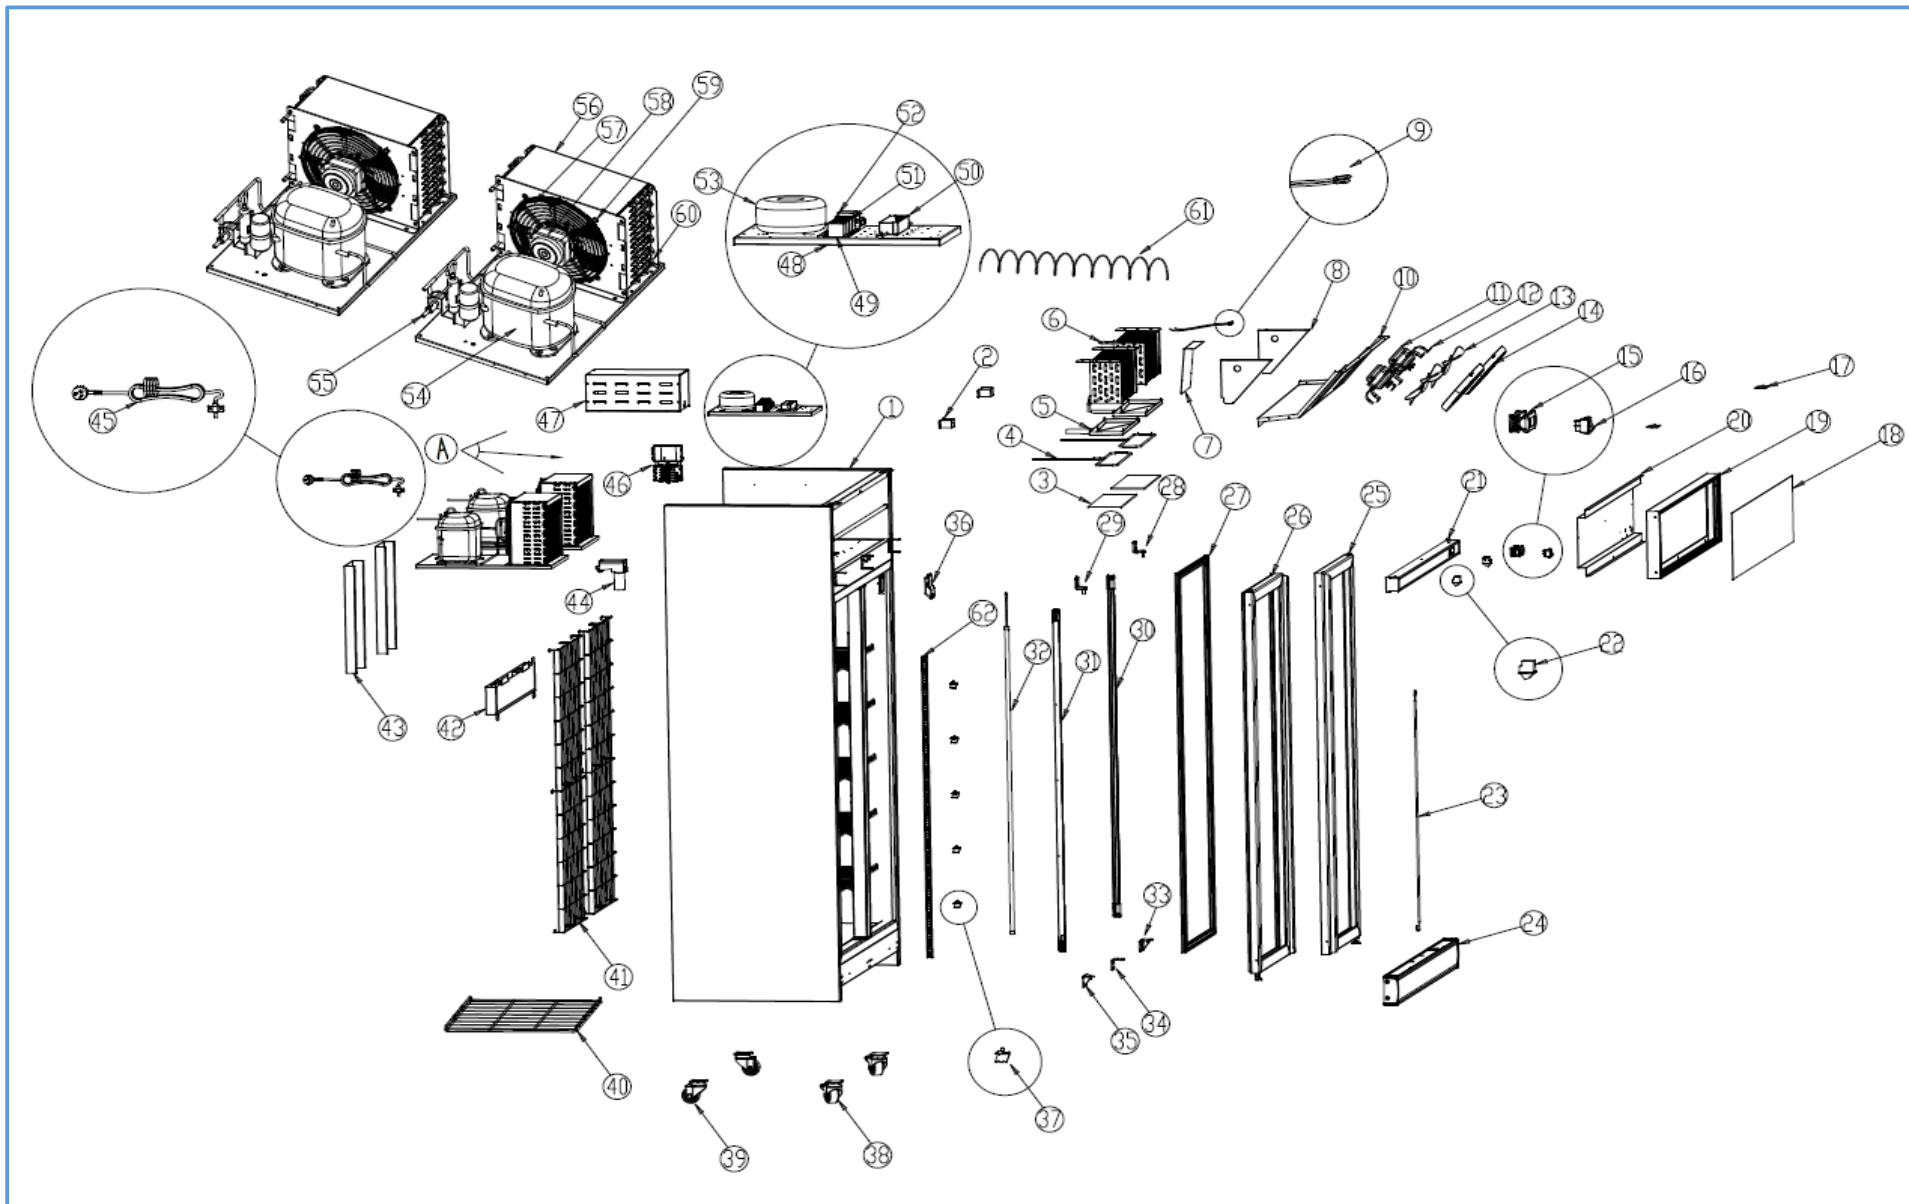

7455.2425

R290

Onderdelen informatie

Erzatzteil information

Spare part information

Information de pièces

Onderdelenlijst 7455.2425

POS:	Art.No.:	Omschrijving:	Aantal:
1		Cabinet body	1
2		Supporter for evaporator cover	2
3		PE adhesive sticker	2
4		Water tray heater pipe	2
5		Evaporator water tray	2
6	9338.2396	Evaporator	2
7		Evaporator panel	1
8		Evaporator end panel	2
9		Temperature sensor	1
10		Evaporator fan cover panel	1
11	9390.1425	Evaporator fan motor	2
12		Supporter of fan motor	16
13	9338.1885	Evaporator fan blade	2
14		Evaporator fan cover	2
15	9338.2324	Digital controller	1
16	9030.0510	Light switch	1
17		S/S support	2
18		Perspex cover	1
19	9338.2394	Canopy	1
20		Light installation panel	1
21		Top decoration panel	1
22		Fan switch	2
23		Torsion spring	2
24		Bottom front grill	1
25		Right door	1
26		Left door	1
27	9338.2306	Door sealer	2
28	9338.2314	Right top hinge	1
29	9338.2310	Left top hinge	1
30	9338.2264	Right LED light	1
31	9338.2260	Left LED light	1
32	9338.2262	Middle LED light	1
33		Right bottom hinge	1
34		Door supporter	1
35		Left bottom hinge	1
36		Mullion wire cover	1
37	9338.1905	K clip	45
38		Braked castor	2
39		Unbraked castor	2
40		Shelf	10
41		Back partition	2
42		Back water tray	1
43		Cover for part of condenser	2
44		Air pressure balanced valve	1
45		Power cable	1
46		Wiring box	1
47		Box cover	1

Onderdelenlijst 7455.2425

POS:	Art.No.:	Omschrijving:	Aantal:
48		Electrical support panel	1
49		Relay	1
50	9338.2308	LED driver	1
51	9338.2286	Transformer for controller	1
52		Relay	3
53		Transformer for glass door	1
54	9390.2325	Compressor	2
55		Solenoid valve	2
56		Condenser fan motor cover	2
57	9338.1855	Condenser fan blade	2
58	9390.0130	Condenser fan motor	2
59		Condenser fan cover	2
60		Condenser	2
61		Capillary	0,12
62		K strip	8