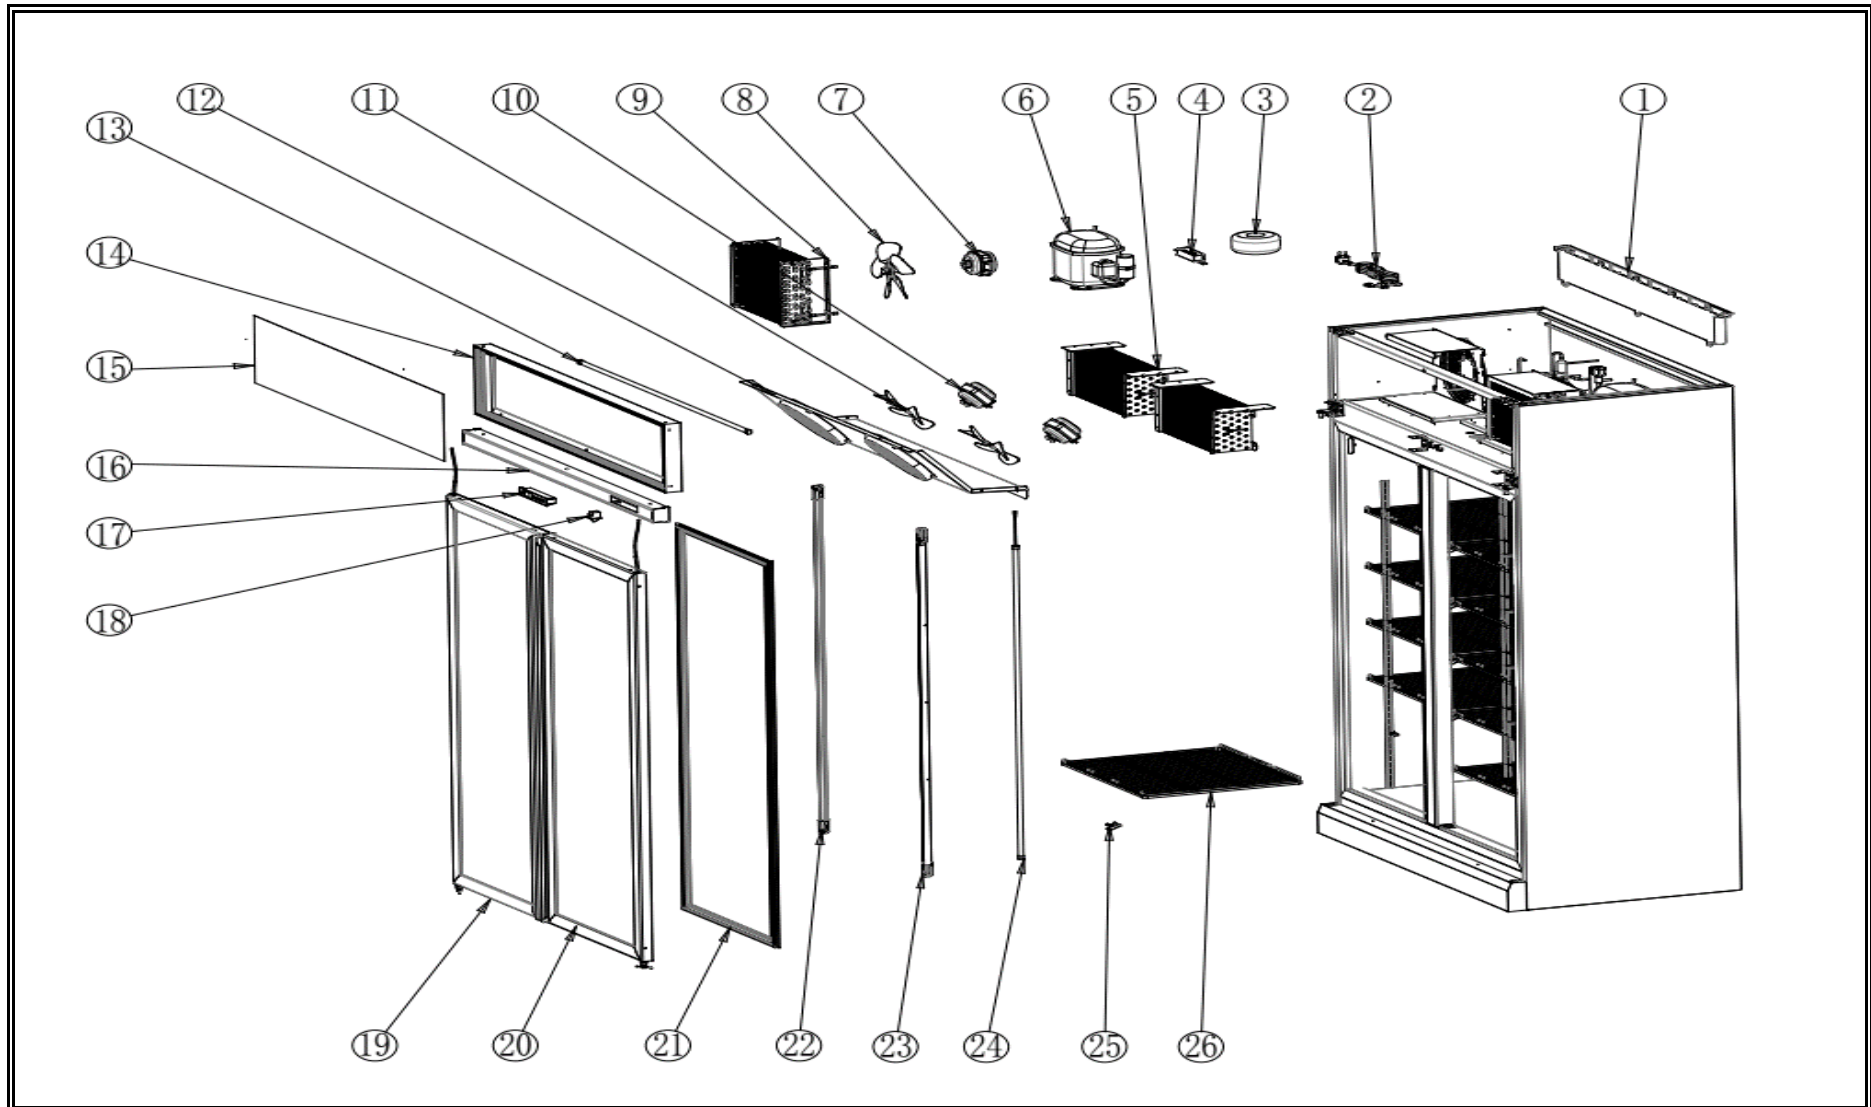

7455.2420

R290

Onderdelen informatie
Erzatzteil information
Spare part information
Information de pièces

POS:	Art.No.:	Omschrijving:	Aantal:
1		Water tray	1
2		Plug cable	1
3		Transformer	1
4	CS9338.2794	Led light driver	1
5	CS9338.2790	Evaporator	2
6	CS9390.2325	Compressor	2
7	CS9390.0130	Condenser fan motor	2
8	CS9338.1855	Condenser fan blade	2
9	CS9338.2804	Condenser	2
10	CS9390.1425	Evaporator fan motor	2
11	CS9338.1885	Evaporator fan blade	2
12		Evaporator fan motor cover panel	1
13	CS9338.2808	Canopy box light	1
14	CS7455.2470	Canopy box	1
15		Canopy perspex cover	1
16		Top decoration panel	1
17	CS9390.2405	Digital controller	1
18	CS9338.2764	Fan switch	2
19	CS9338.2834	Glass door left	1
20	CS9338.2836	Glass door right	1
21	CS9338.2306	Door seal	2
22	CS9338.2260	Led light light	1
23	CS9338.2264	Led light Right	1
24	CS9338.2262	Middle frame light	1
25	CS7455.2225	Kclip	45
26	CS7455.2228	Shelf	10