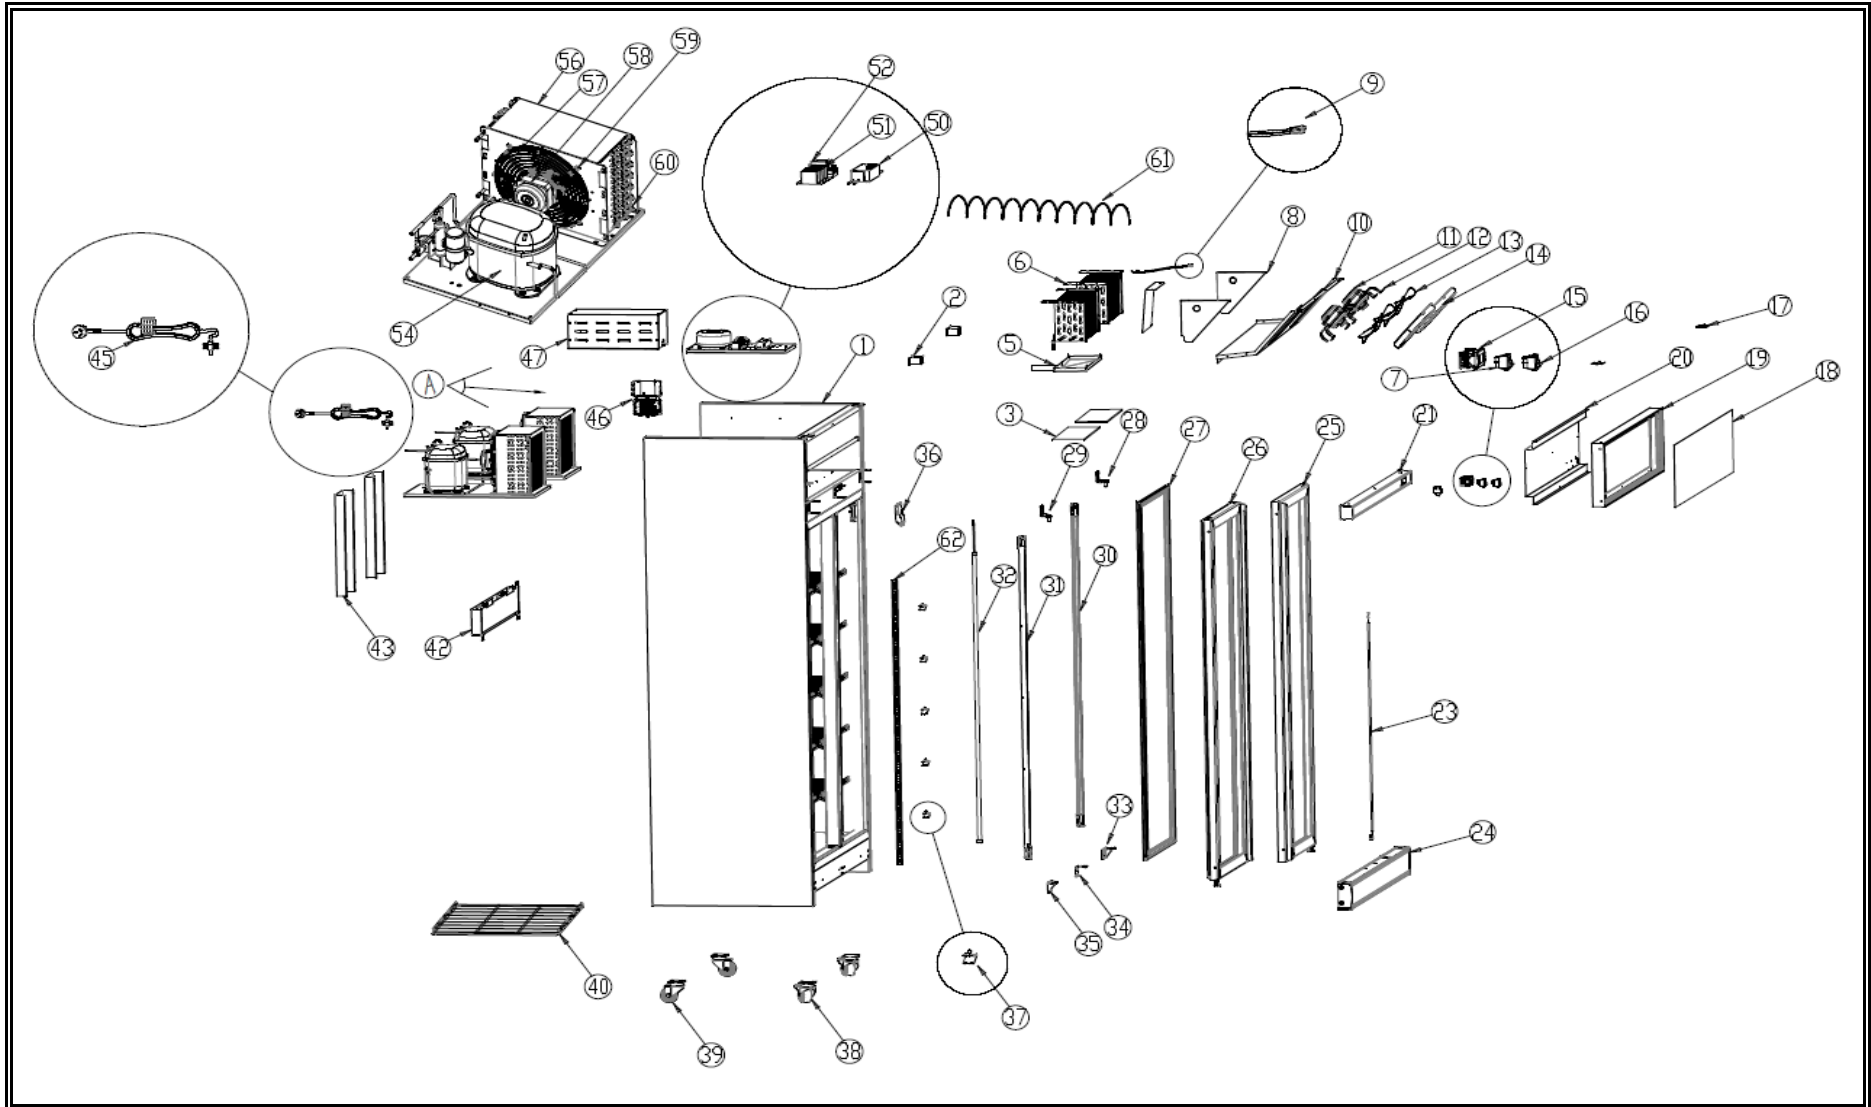

7455.2410

R290

Onderdelen informatie
Erzatzteil information
Spare part information
Information de pièces

POS:	Art.No.:	Omschrijving:	Aantal:
1		Cabinet body	1
2		Supporter for evaporator cover	2
3		PE adhesive sticker	1
5		Evaporator water tray	1
6	9338.2440	Evaporator	1
7	9030.0510	Light switch	1
8		Evaporator end panel	2
9		Temperature sensor	1
10		Evaporator fan cover panel	1
11	9390.1425	Evaporator fan motor	2
12		Supporter of fan motor	8
13	9338.1885	Evaporator fan blade	2
14		Evaporator fan cover	2
15	9993.7072	Digital controller	1
16	9030.0510	Light switch (red)	1
17		S/S support	2
18	9338.2436	Perspex cover	1
19	9338.2438	Canopy	1
20		Light installation panel	1
21		Top decoration panel	1
23		Torsion spring	3
24		Bottom front grill	1
25	9338.2256	Side door	2
26	9338.2258	Middle door	1
27	9338.2306	Door sealer	3
28	9338.2314	Right top hinge	2
29	9338.2310	Left top hinge	1
30	9338.2264	Right LED light	1
31	9338.2260	Left LED light	1
32	9338.2262	Middle LED light	2
33		Right bottom hinge	2
34		Door supporter	2
35		Left bottom hinge	1
36		Mullion wire cover	2
37	9338.1905	K clip	65
38		Braked castor	3
39		Unbraked castor	3
40		Shelf 2 sides	10
42		Back water tray	1
43		Cover for part of condenser	1
45		Power cable	1
46		Wiring box	1
47		Box cover	1

POS:	Art.No.:	Omschrijving:	Aantal:
50		LED driver	1
51	9338.2286	Transformer for controller	1
52		Relay	1
54	9338.2328	Compressor	1
56		Condenser fan motor cover	1
57	9338.1855	Condenser fan blade	1
58	9390.0130	Condenser fan motor	1
59		Condenser fan cover	1
60		Condenser	1
61		Capillary	0,1
62		K strip	12