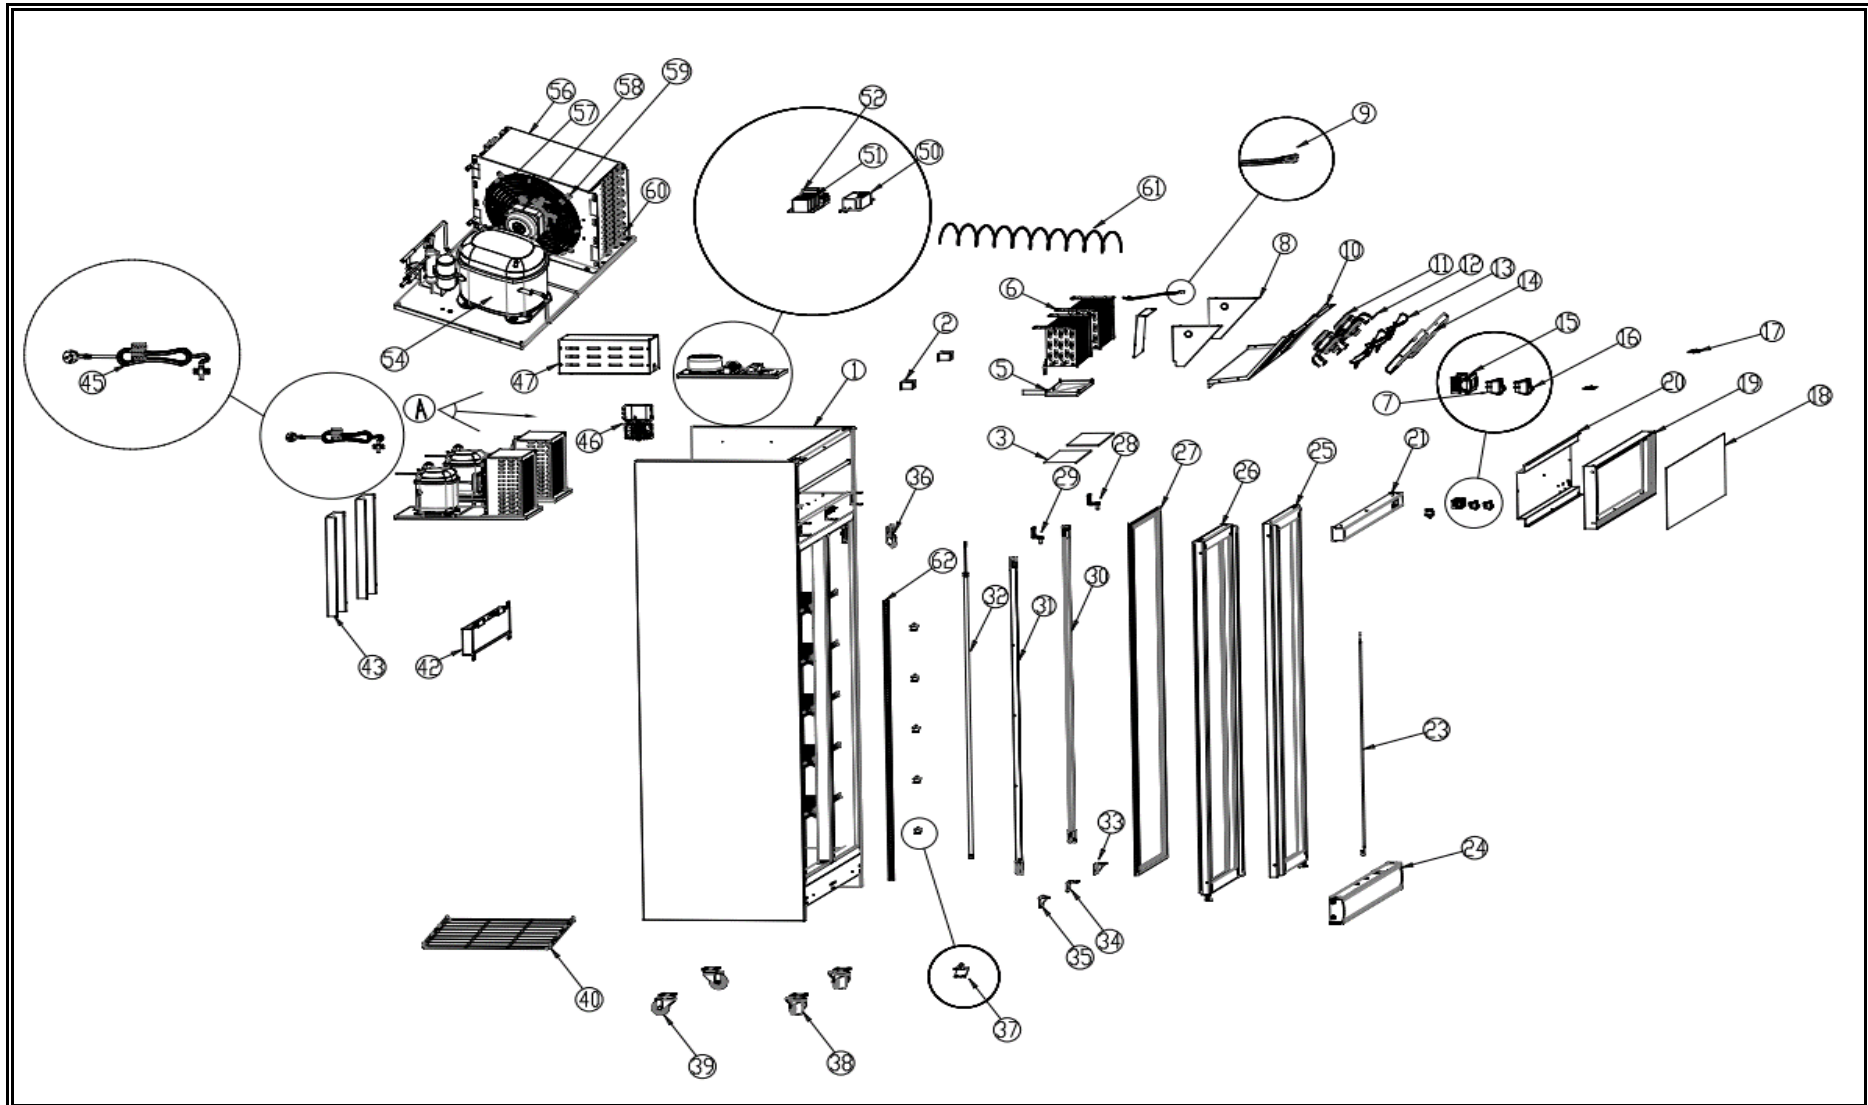

7455.2400

R290

Onderdelen informatie

Erzatzteil information

Spare part information

Information de pièces

POS:	Art.No.:	Omschrijving:	Aantal:
1		Cabinet body	1
2		Supporter for evaporator cover	2
3		PE adhesive sticker	1
5		Evaporator water tray	1
6	CS9338.2266	Evaporator	2
7	CS9030.0510	Light switch	1
8		Evaporator end panel	2
9		Temperature sensor	0
10		Evaporator fan cover panel	1
11	CS9390.1425	Evaporator fan motor	2
12		Supporter of fan motor	4
13	CS9338.1885	Evaporator fan blade	1
14		Evaporator fan cover	1
15	CS9338.2410	Digital controller	1
16	CS9030.0510	Refrigeration switch	1
17		S/S support	2
18		Perspex cover	1
19		Canopy	1
20		Light installation panel	1
21		Top decoration panel	1
23		Torsion spring	2
24		Bottom front grill	1
25	CS9338.2256	Right door	1
26	CS9338.2258	Left door	1
27	CS9338.2306	Door sealer	2
28	CS9338.2314	Right top hinge	1
29	CS9338.2310	Left top hinge	1
30	CS9338.2264	Right LED light	1
31	CS9338.2260	Left LED light	1
32	CS9338.2262	Middle LED light	1
33	CS9338.2814	Right bottom hinge	1
34		Door supporter	1
35	CS9338.2810	Left bottom hinge	1
36		Mullion wire cover	1
37	CS7455.2225	K clip	45
38		Braked castor	2
39		Unbraked castor	2
40		Shelf	10
42		Back water tray	1
43		Cover for part of condenser	1
45		Power cable	1
46		Wiring box	1
47		Box cover	1

POS:	Art.No.:	Omschrijving:	Aantal:
50	CS9338.2308	LED driver	1
51	CS9338.2286	Transformer for controller	1
52		Relay	1
54	CS9338.2246	Compressor	1
56		Condenser fan motor cover	1
57	CS9338.1855	Condenser fan blade	1
58	CS9390.0130	Condenser fan motor	1
59		Condenser fan cover	1
60	CS9338.2804	Condenser	1
61		Capillary	0,0956
62		K strip	1
A	CS9338.2808	Canopy Light	1