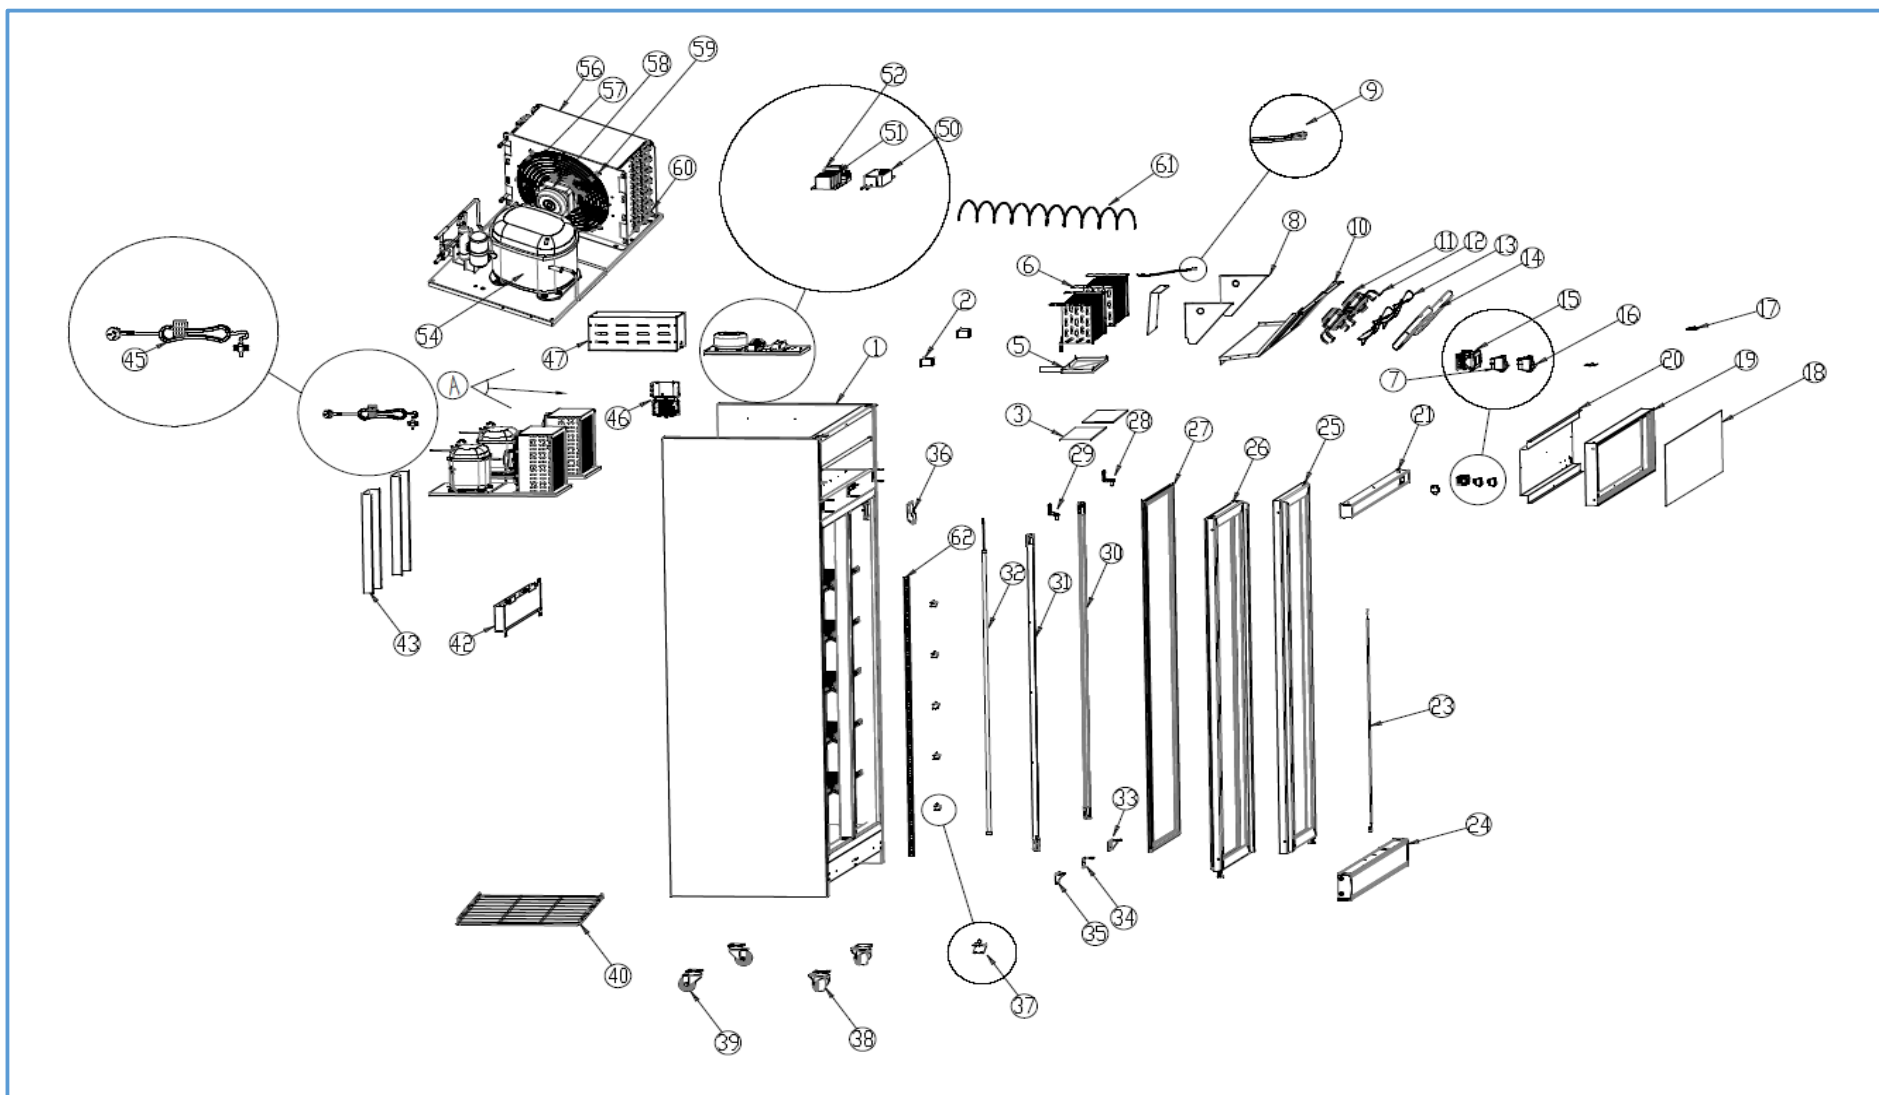

7455.2400

Onderdelen informatie

Erzatzteil information

Spare part information

Information de pièces

Onderdelenlijst 7455.2400

POS:	Art.No.:	Omschrijving:	Aantal:
1		Cabinet body	1
2		Supporter for evaporator cover	2
3		PE adhesive sticker	1
5		Evaporator water tray	1
6	9338.2266	Evaporator	2
7	9030.0510	Light switch	1
8		Evaporator end panel	2
9		Temperature sensor	
10		Evaporator fan cover panel	1
11	9390.1425	Evaporator fan motor	2
12		Supporter of fan motor	4
13	9338.1885	Evaporator fan blade	1
14		Evaporator fan cover	1
15	9338.2324	Digital controller	1
16	9030.0510	Refrigeration switch	1
17		S/S support	2
18		Perspex cover	1
19		Canopy	1
20		Light installation panel	1
21		Top decoration panel	1
23		Torsion spring	2
24		Bottom front grill	1
25	9338.2256	Right door	1
26	9338.2258	Left door	1
27	9338.2306	Door sealer	2
28	9338.2314	Right top hinge	1
29	9338.2310	Left top hinge	1
30	9338.2264	Right LED light	1
31	9338.2260	Left LED light	1
32		Middle LED light	1
33		Right bottom hinge	1
34		Door supporter	1
35		Left bottom hinge	1
36		Mullion wire cover	1
37	9338.1905	K clip	45
38		Braked castor	2
39		Unbraked castor	2
40	7455.2450	Shelf	10
42		Back water tray	1
43		Cover for part of condenser	1
45		Power cable	1
46		Wiring box	1
47		Box cover	1
50		LED driver	1
51	9338.2286	Transformer for controller	1
52		Relay	1
54	9338.2246	Compressor K480DU	1

Onderdelenlijst 7455.2400

POS:	Art.No.:	Omschrijving:	Aantal:
56		Condenser fan motor cover	1
57	9338.1855	Condenser fan blade	1
58	9390.0130	Condenser fan motor	1
59		Condenser fan cover	1
60		Condenser	1
61		Capillary	0,0956
62		K strip	1