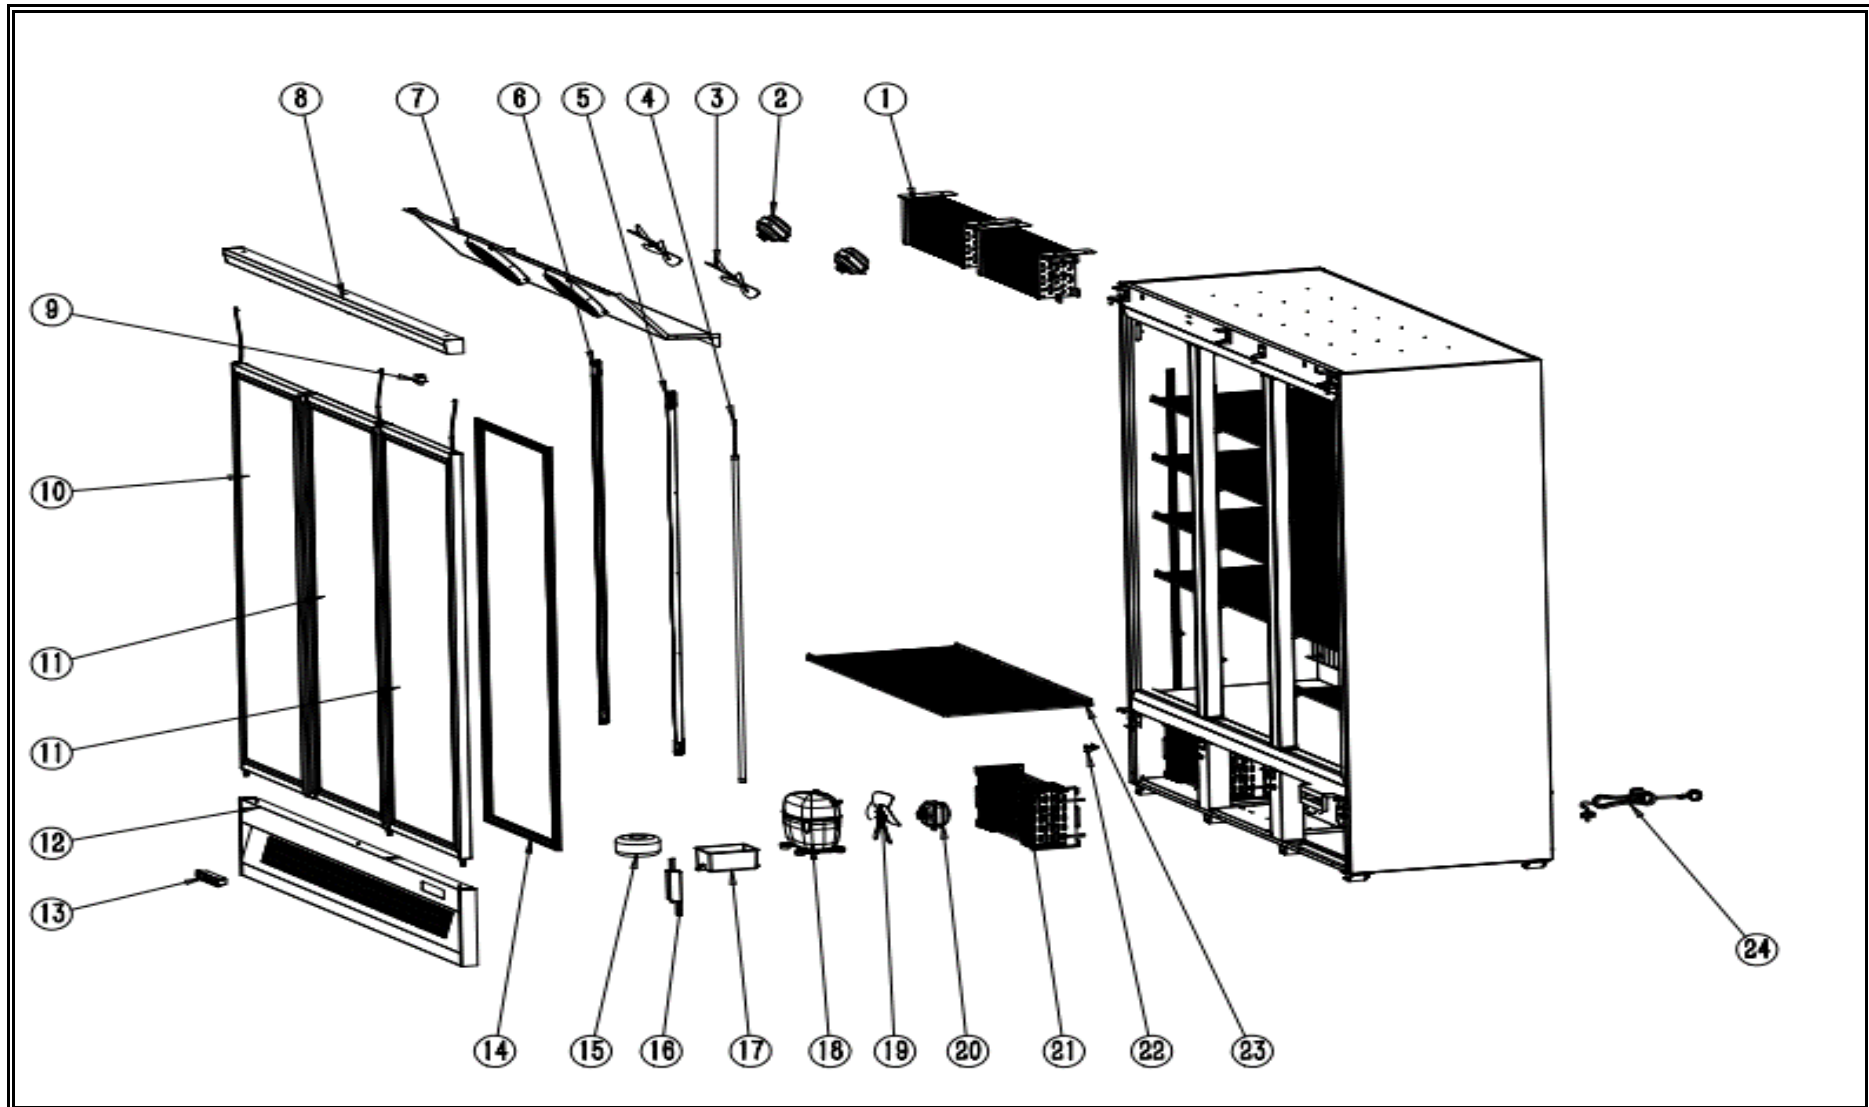

7455.2250

R290

Onderdelen informatie
Erzatzteil information
Spare part information
Information de pièces

POS:	Art.No.:	Omschrijving:	Aantal:
1	CS9338.2796	Evaporator	2
2	CS9390.1425	Evaporator fan motor	2
3	CS9338.1885	Evaporator fan blade	2
4	CS9338.2262	Middle LED light T5	2
5	CS9338.2264	LED light right	1
6	CS9338.2260	LED light left	1
7		Evaporator fan motor cover panel	1
8		Top decoration panel	1
9	CS9338.2764	Fan switch	3
10		Glass door left	1
11		Glass door right	2
12	CS9338.2822	Front grill	1
13	CS9390.2405	Digital controller	1
14	CS9338.2306	Door seal	3
15		Transformer	1
16	CS9338.2794	Led light driver	1
17		Water tray	2
18	CS9338.3430	Compressor	2
19	CS9338.1885	Condenser fan blade	2
20	CS9390.1425	Condenser fan motor	2
21	CS9338.2252	Condenser	2
22	CS7455.2225	Kclip	65
23	CS7455.2228	Shelf side	10
23A	CS7455.2229	Shelf middle	5
24		Power cable	1