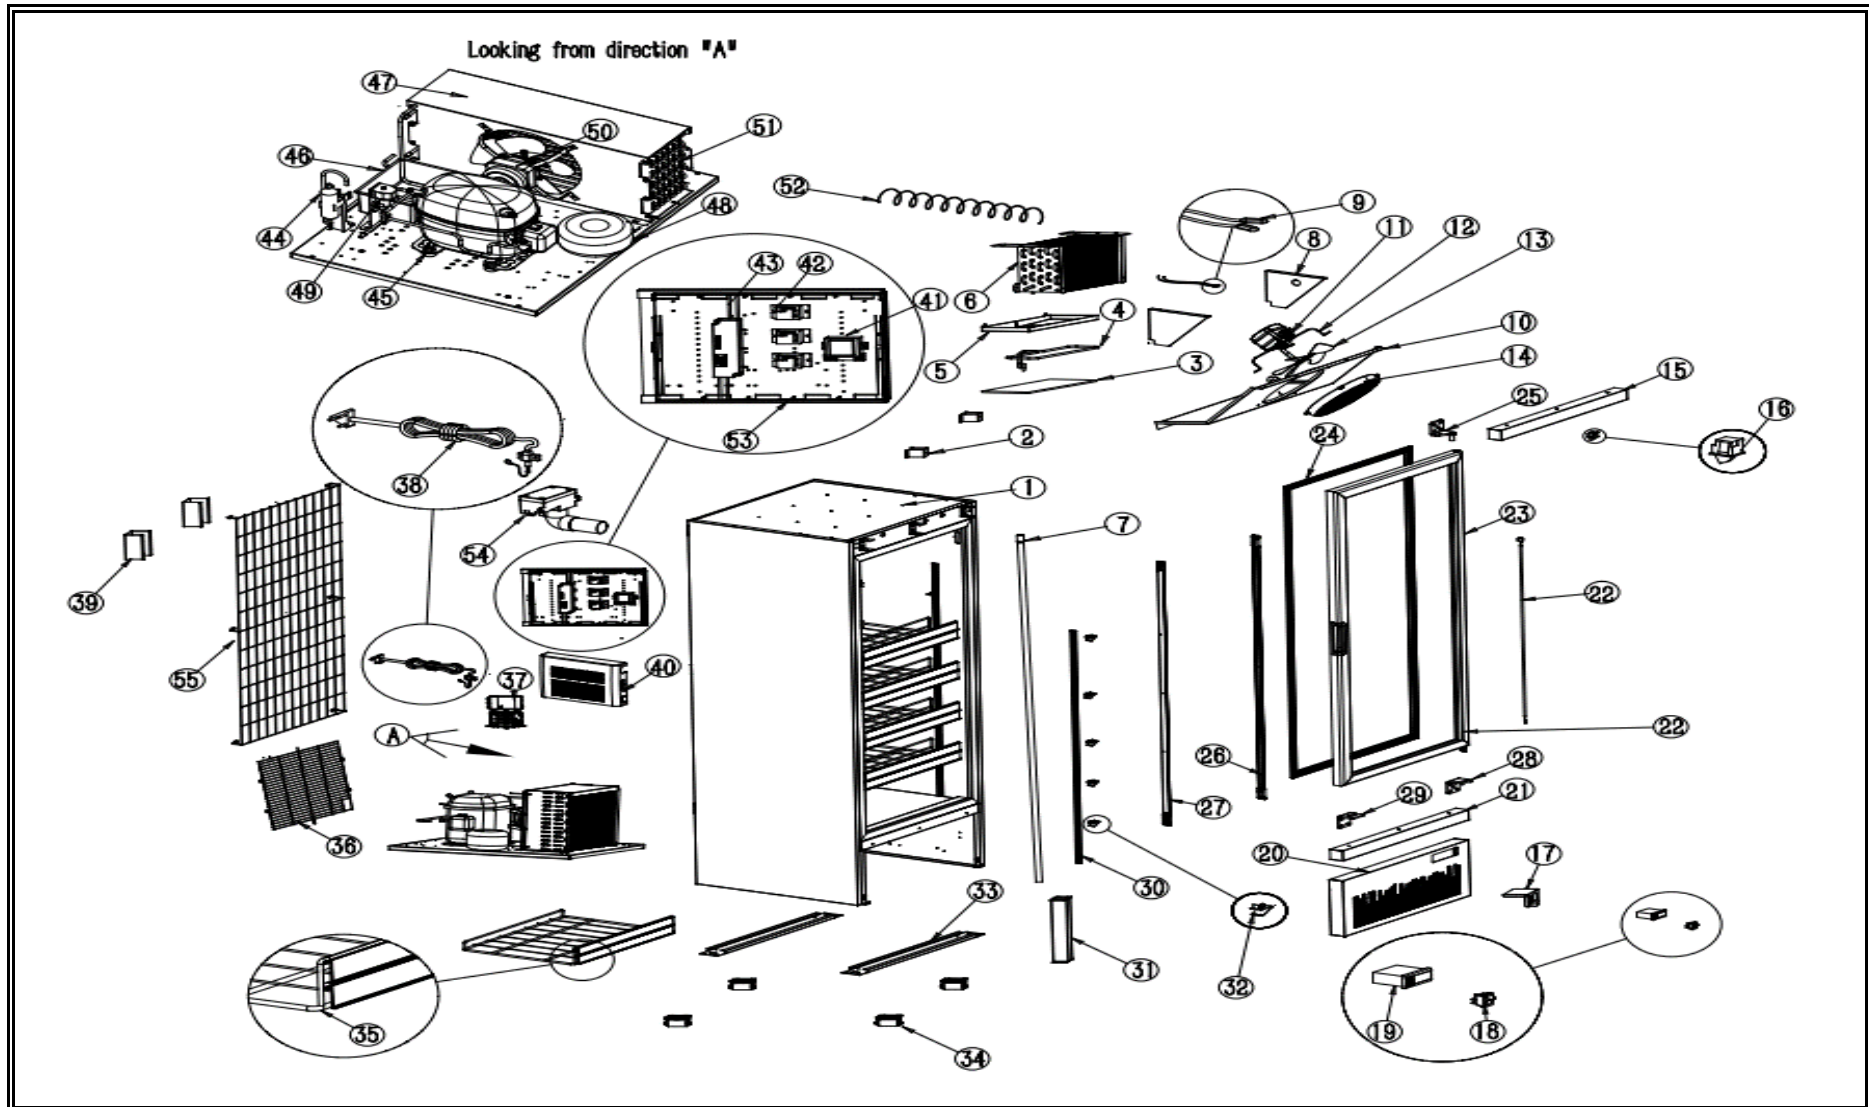

7455.2244

R290

Onderdelen informatie
Erzatzteil information
Spare part information
Information de pièces

POS:	Art.No.:	Omschrijving:	Aantal:
1		Cabinet	1
2		Evaporator fan cover bracket	2
3		PE adhesive	1
4		Heater	1
5		Evaporation water tray	1
6	CS9338.2782	Evaporator	1
7		Drainage pipe	1
8		Windstop panel	2
9		Probe sensor	1
10		Evaporation fan panel	1
11	CS9390.1425	Evaporator fan motor	1
12		Evaporator fan motor bracket	8
13	CS9338.1885	Evaporator fan blade	2
14		Fan cover	1
15		Top decoration panel	1
16	CS9338.2764	Fan switch	1
17		Controller supporter	1
18	CS9030.0510	Switch green	1
19	CS9390.2405	Digital controller	1
20	CS9338.2800	Front grill	1
21		Bottom decoration	1
22		Spring	1
23	CS9338.2798	Glass door	1
24	CS9338.2784	Door seal	1
25	CS9338.2314	Top right door hinge	1
26	CS9338.2264	LED light right	1
27	CS9338.2260	LED light left	1
28	CS9338.2316	Bottom right door	1
29		Door support	1
30		K strip	8
31		Support in compressor chamber	2
32	CS7455.2225	K clip	45
33		Castor panel	2
34		Castor	4
35		Shelf	5
36		Back ventilation cover	1
37		Junction box	1
38		Power plug	1
39		Pressure balance valve mask	2
40		Electric box cover	1
41	CS9338.2286	Transformer	1
42		Relay	3
43	CS9338.2308	LED driver	1

POS:	Art.No.:	Omschrijving:	Aantal:
44		Dry filter	1
45	CS9390.2325	Compressor	1
46		Water tray	1
47		Condenser fan cover	1
48		Transformer	1
49		Solenoid valve	1
50	CS9390.1425	Condenser fan motor	1
51	CS9338.2252	Condenser	2
52		Capillary	12
53		Electric box	1
54		Pressure balance	1
55		Back partition grid	1