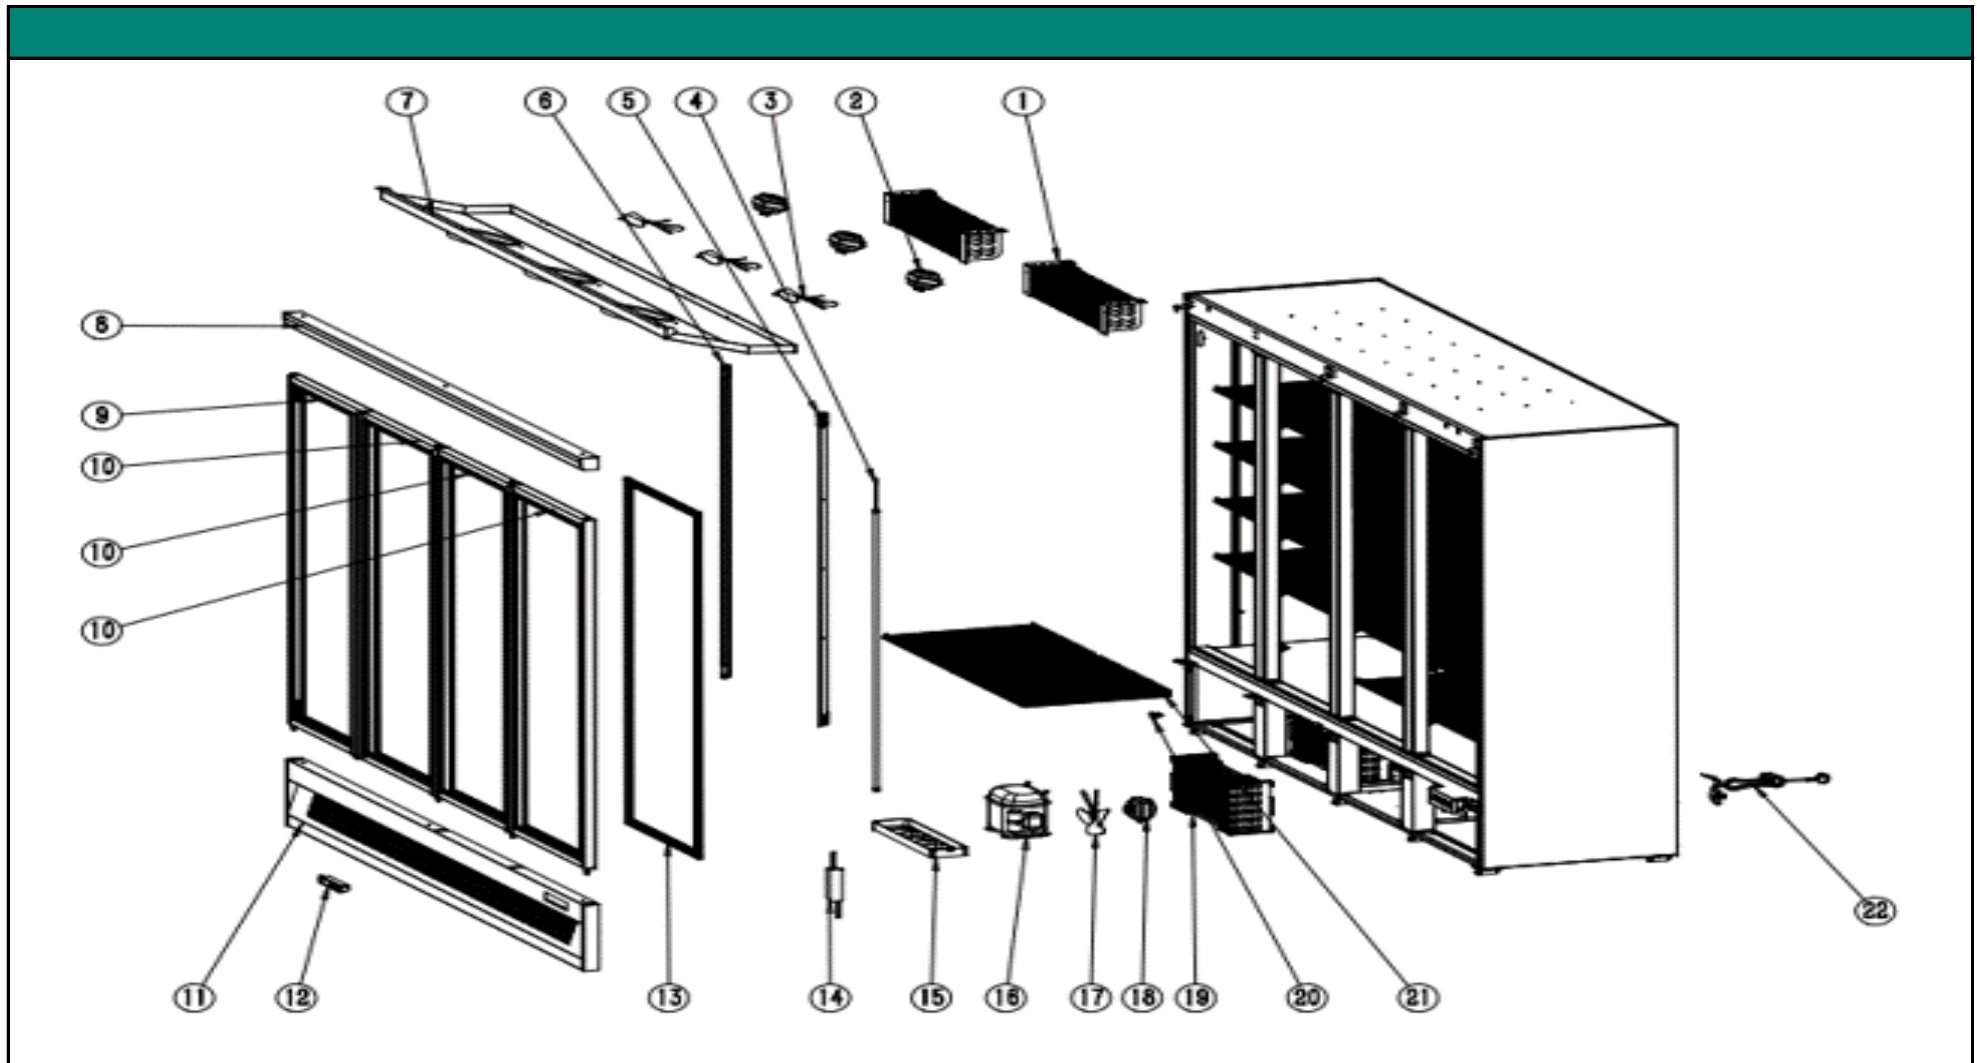

7455.2240

R290A

Onderdelen informatie
Erzatzteil information
Spare part information
Information de pièces

POS:	Art.No.:	Omschrijving:	Aantal:
1	CS9338.2932	Evaporator	2
2	CS9390.1425	Evaporator fan motor	3
3	CS9338.1885	Evaporator fan blade	3
4	CS9338.2262	Middle mullion LED light	3
5	CS9338.2264	LED light right	1
6	CS9338.2260	LED light left	1
7		Evaporator fan motor cover panel	1
8	CS9338.2901	Top decoration panel	1
9	CS9338.2514	Glass door left	1
10	CS9338.2512	Glass door right	3
11	CS9338.2844	Front grill	1
12	CS9390.2410	Carel controller	1
13	CS9338.2306	Door gasket	4

POS:	Art.No.:	Omschrijving:	Aantal:
14	CS9338.2254	LED driver	1
15		Water tray	2
16	CS9338.2246	Compressor	2
17	CS9338.1885	Condenser fan blade	4
18	CS9390.1425	Condenser fan motor	4
19	CS9338.2252	Condenser	2
20	CS7455.2225	K clip	85
21	CS7455.2255	Shelf Lateral	10
21a	CS7455.2256	Shelf middle	10
22	CS9392.0830	Power plug	1