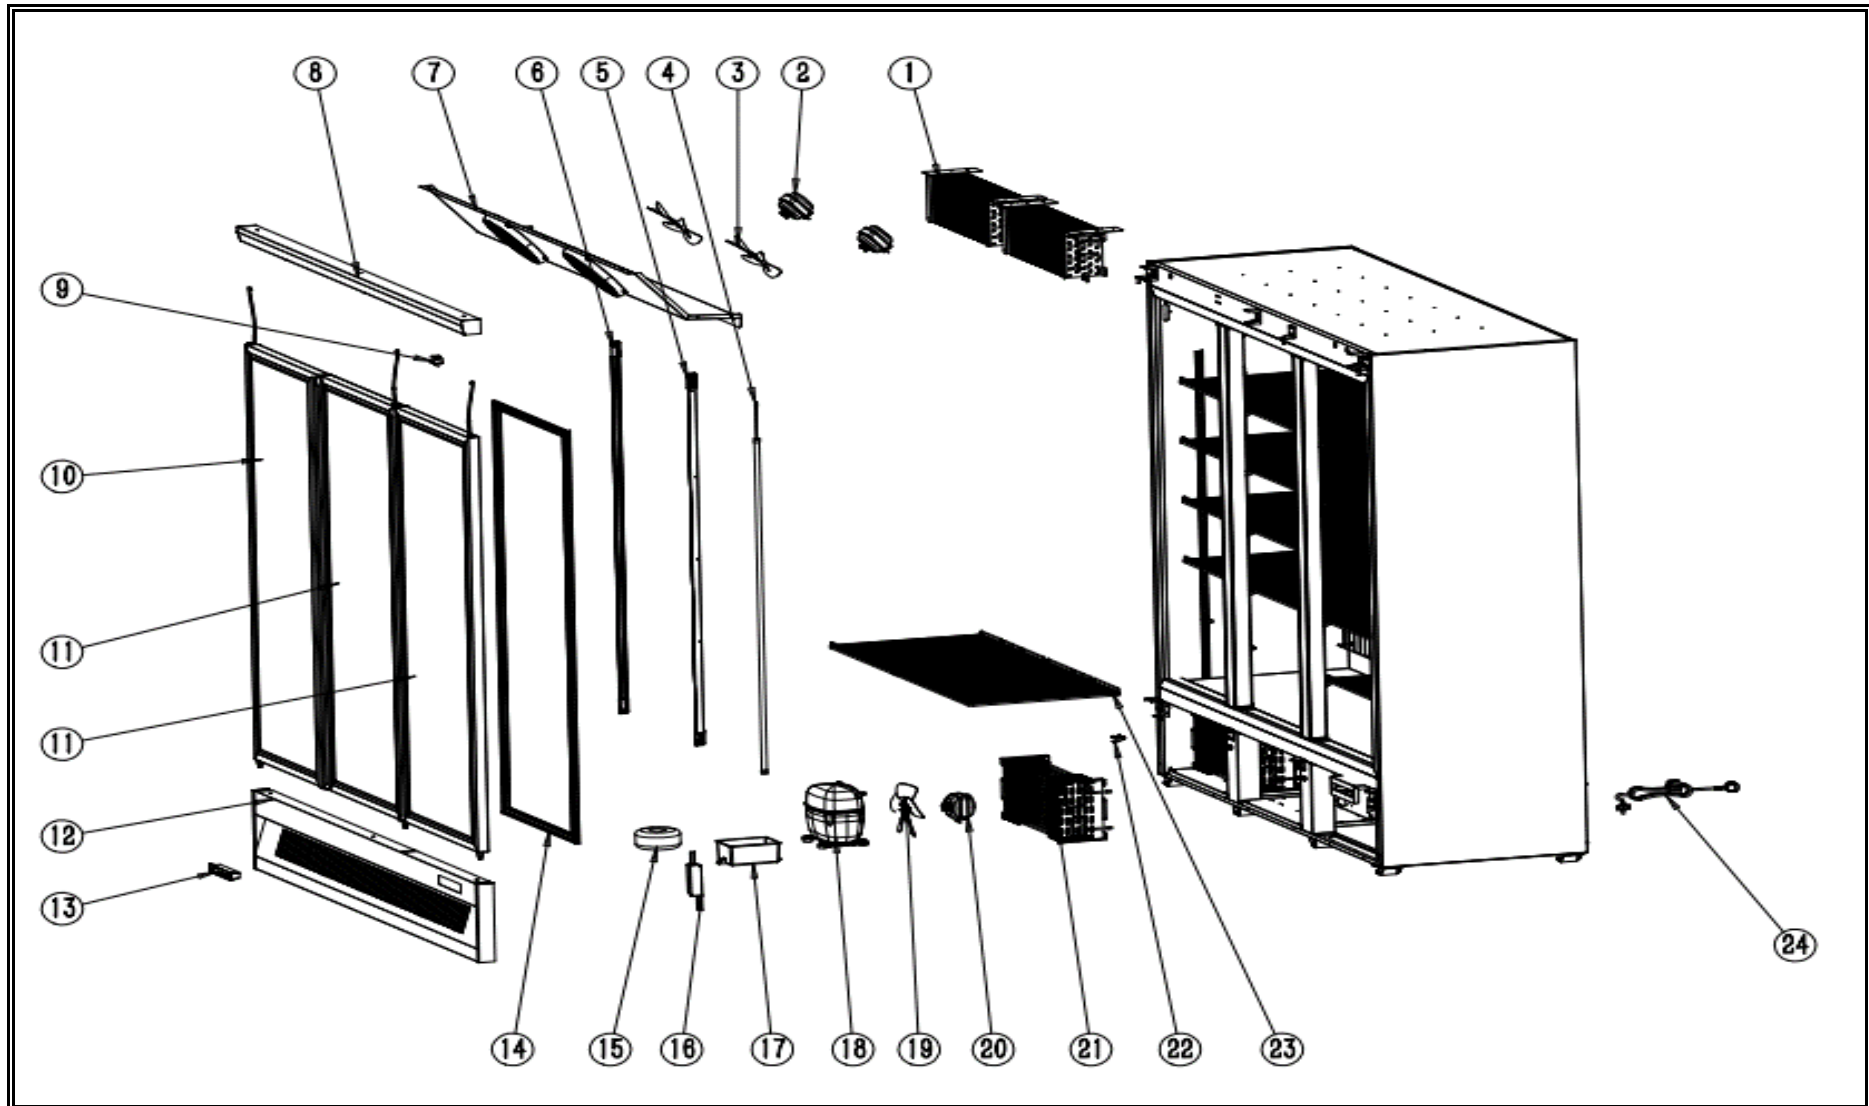

7455.2220

R290

Onderdelen informatie
Erzatzteil information
Spare part information
Information de pièces

POS:	Art.No.:	Omschrijving:	Aantal:
1	CS9338.2796	Evaporator	2
2	CS9390.1425	Evaporator fan motor	2
3	CS9338.1885	Evaporator fan blade	2
4	CS9338.2262	Middle LED light T5	2
5	CS9338.2264	LED light right	1
6	CS9338.2260	LED light left	1
7		Evaporator fan motor cover panel	1
8		Top decoration panel	1
9	CS9338.2764	Fan switch	3
10	CS9338.2834	Glass door left	1
11	CS9338.2836	Glass door right	2
12	CS9338.2386	Front grill	1
13	CS9390.2405	Digital controller	1
14	CS9338.2306	Door seal	3
15		Transformer	1
16	CS9338.2254	Led light driver	1
17	CS9338.2906	Water tray	2
18	CS9338.3430	Compressor	2
19	CS9338.1885	Condenser fan blade	2
20	CS9390.1425	Condenser fan motor	2
21	CS9338.2252	Condenser	2
22	CS7455.2225	Kclip	65
23	CS7455.2228	Shelf side	10
23a	CS7455.2229	Shelf middle	5
24	CS9392.0830	Power cable	1