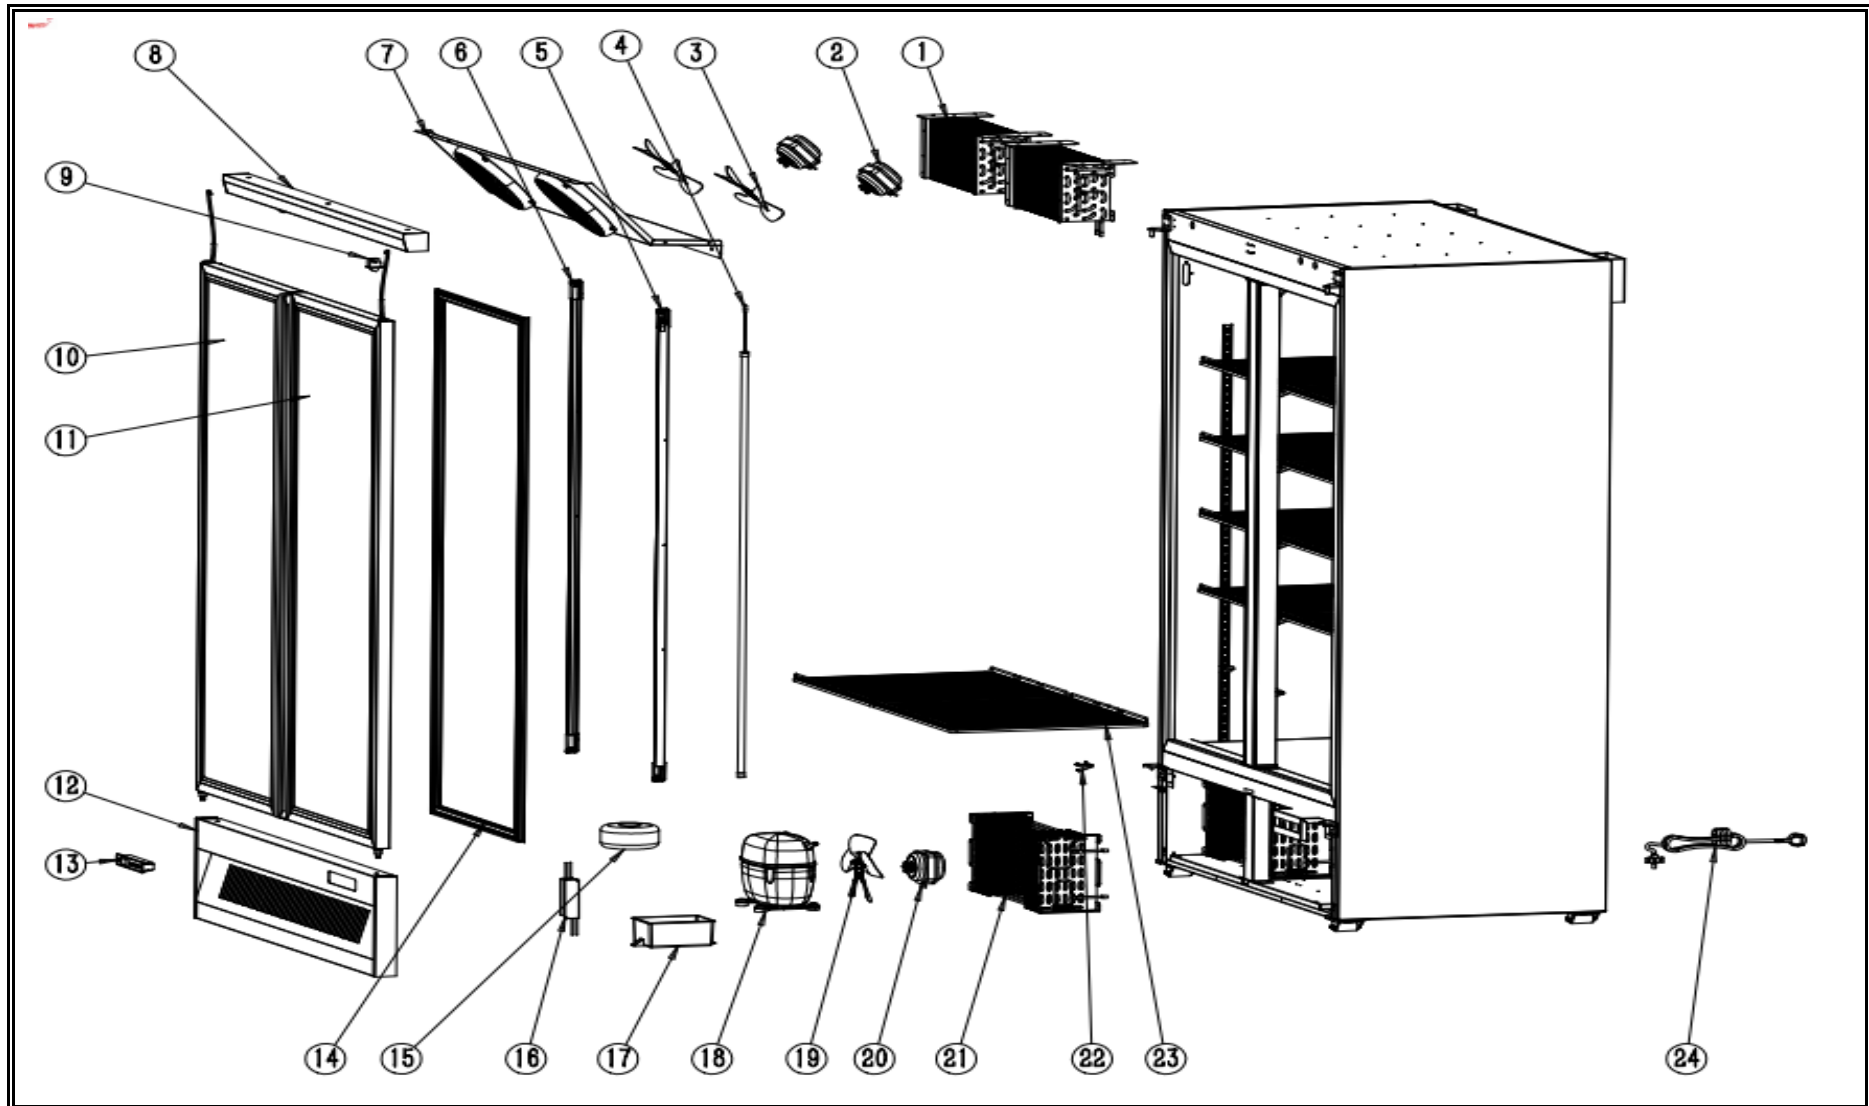

**7455.2215**

**R290**

Onderdelen informatie  
Erzatzteil information  
Spare part information  
Information de pièces

POS:	Art.No.:	Omschrijving:	Aantal:
1	CS9338.2326	Evaporator	2
2	CS9390.1425	Evaporator fan motor	2
3	CS9338.1885	Evaporator fan blade	2
4	CS9338.2262	Middle LED light T5	1
5	CS9338.2264	LED light right	1
6	CS9338.2260	LED light left	1
7		Evaporator fan motor cover panel	1
8		Top decoration panel	1
9	CS9338.2764	Fan switch	2
10	CS9338.2834	Glass door left	1
11	CS9338.2836	Glass door right	1
12	CS9338.2384	Front grill	1
13	CS9390.2405	Digital controller	1
14	CS9338.2306	Door seal	2
15		Transformer	1
16	CS9338.2308	Led light driver	1
17	CS9338.2906	Water tray	2
18	CS9390.2325	Compressor	2
19	CS9338.1885	Condenser fan blade	2
20	CS9390.1425	Condenser fan motor	2
21	CS9338.2252	Condenser	2
22	CS7455.2225	Kclip	45
23	CS7455.2228	Shelf	10
24	CS9392.0830	Power cable	1