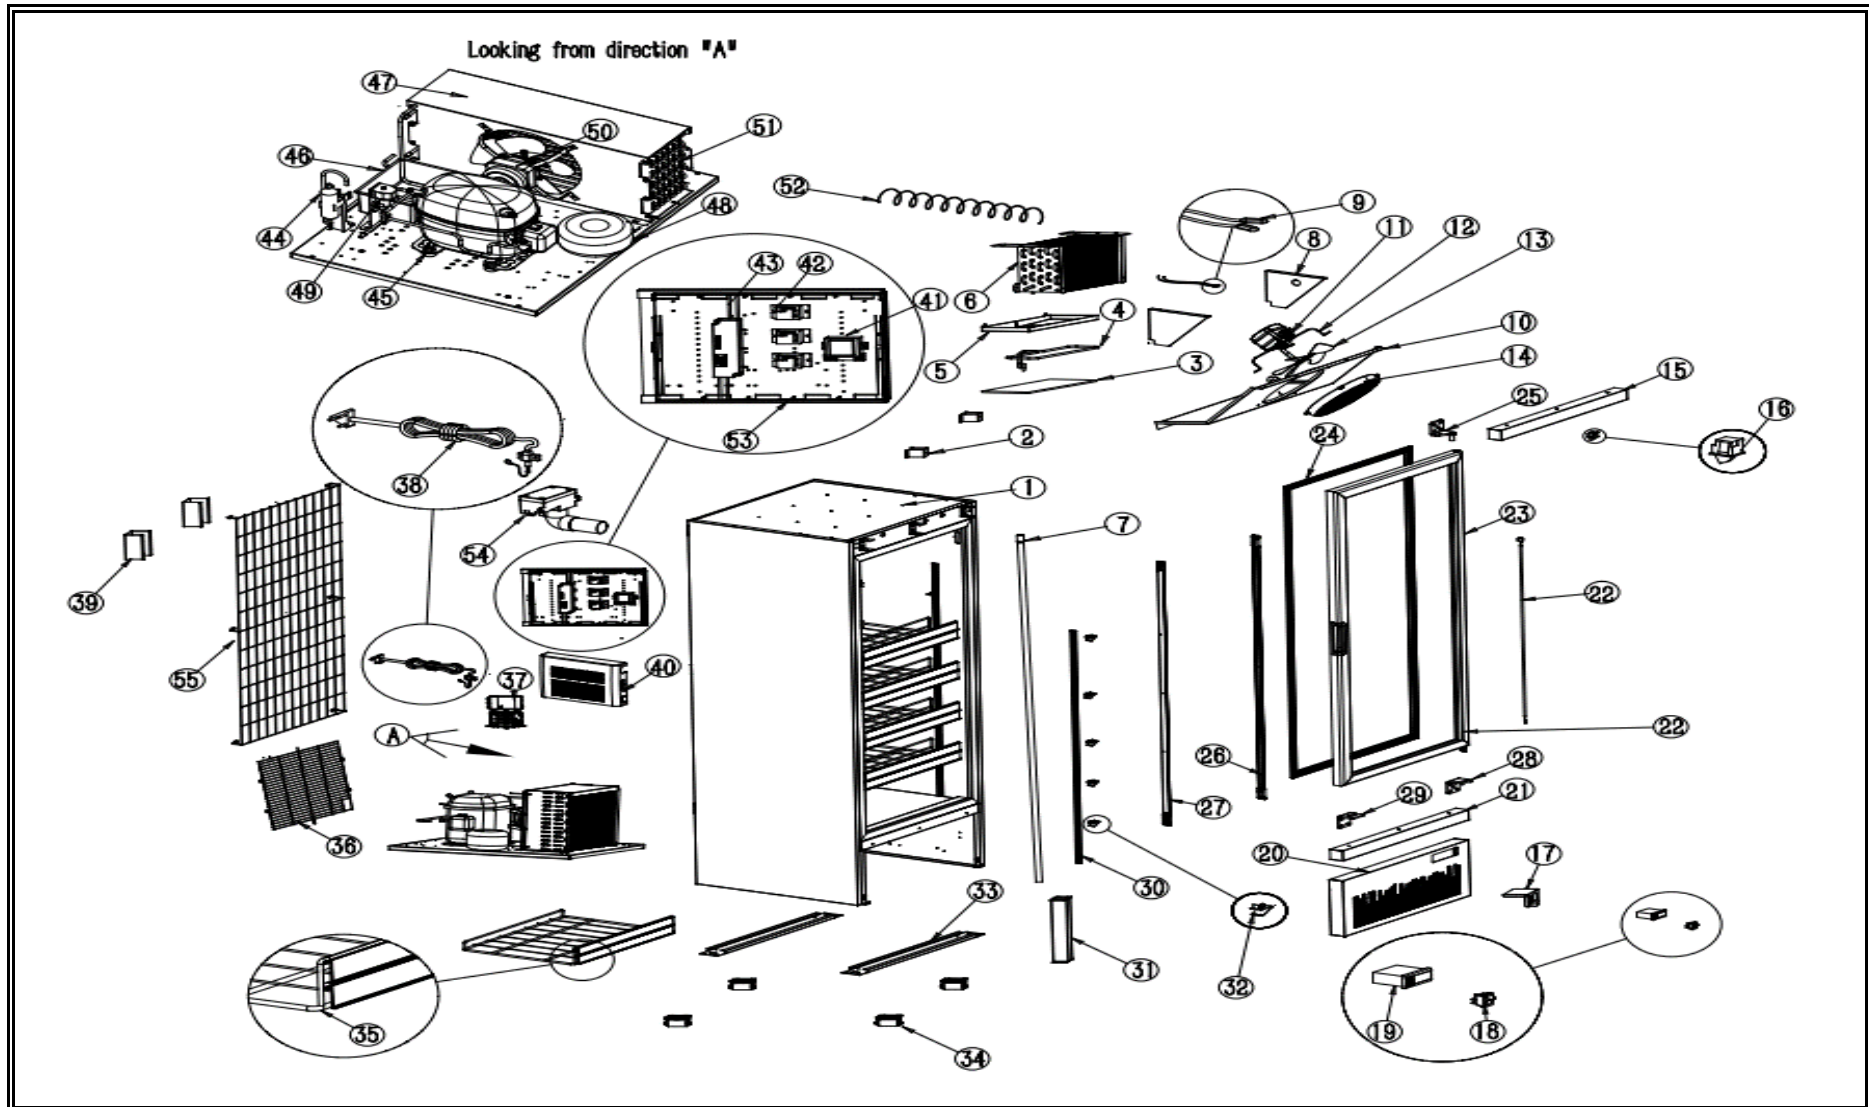

7455.2214

R290

Onderdelen informatie
Erzatzteil information
Spare part information
Information de pièces

POS:	Art.No.:	Omschrijving:	Aantal:
1		Cabinet	1
2		Evaporator fan cover bracket	2
3		PE adhesive	1
4		Heater	1
5		Evaporation water tray	1
6	CS9338.2782	Evaporator	1
7		Drainage pipe	1
8		Windstop panel	2
9		Probe sensor	1
10		Evaporation fan panel	1
11	CS9390.1425	Evaporator fan motor	1
12		Evaporator fan motor bracket	8
13	CS9338.1885	Evaporator fan blade	2
14		Fan cover	1
15		Top decoration panel	1
16	CS9338.2764	Fan switch	1
17		Controller supporter	1
18	CS9030.0510	Switch green	1
19	CS9390.2405	Digital controller	1
20	CS9338.2788	Front grill	1
21		Bottom decoration	1
22		Spring	1
23	CS9338.2786	Glass door	1
24	CS9338.2784	Door seal	1
25	CS9338.2314	Top right door hinge	1
26	CS9338.2264	LED light right	1
27	CS9338.2260	LED light left	1
28	CS9338.2316	Bottom right door	1
29		Door support	1
30		K strip	8
31		Support in compressor chamber	2
32	CS7455.2225	K clip	45
33		Castor panel	2
34		Castor	4
35		Shelf	5
36		Back ventilation cover	1
37		Junction box	1
38		Power plug	1
39		Pressure balance valve mask	2
40		Electric box cover	1
41	CS9338.2286	Transformer	1
42		Relay	3
43	CS9338.2308	LED driver	1

POS:	Art.No.:	Omschrijving:	Aantal:
44		Dry filter	1
45	CS9390.2325	Compressor	1
46		Water tray	1
47		Condenser fan cover	1
48		Transformer	1
49		Solenoid valve	1
50	CS9390.1425	YZF5-13.3	1
51	CS9338.2252	FC-BT188AH.05-00A	2
52		TzI-15L	12
53		FD-LS122.00-22	1
54		T00-28B	1
55		FD-BS75AH-S1.00- 11	1