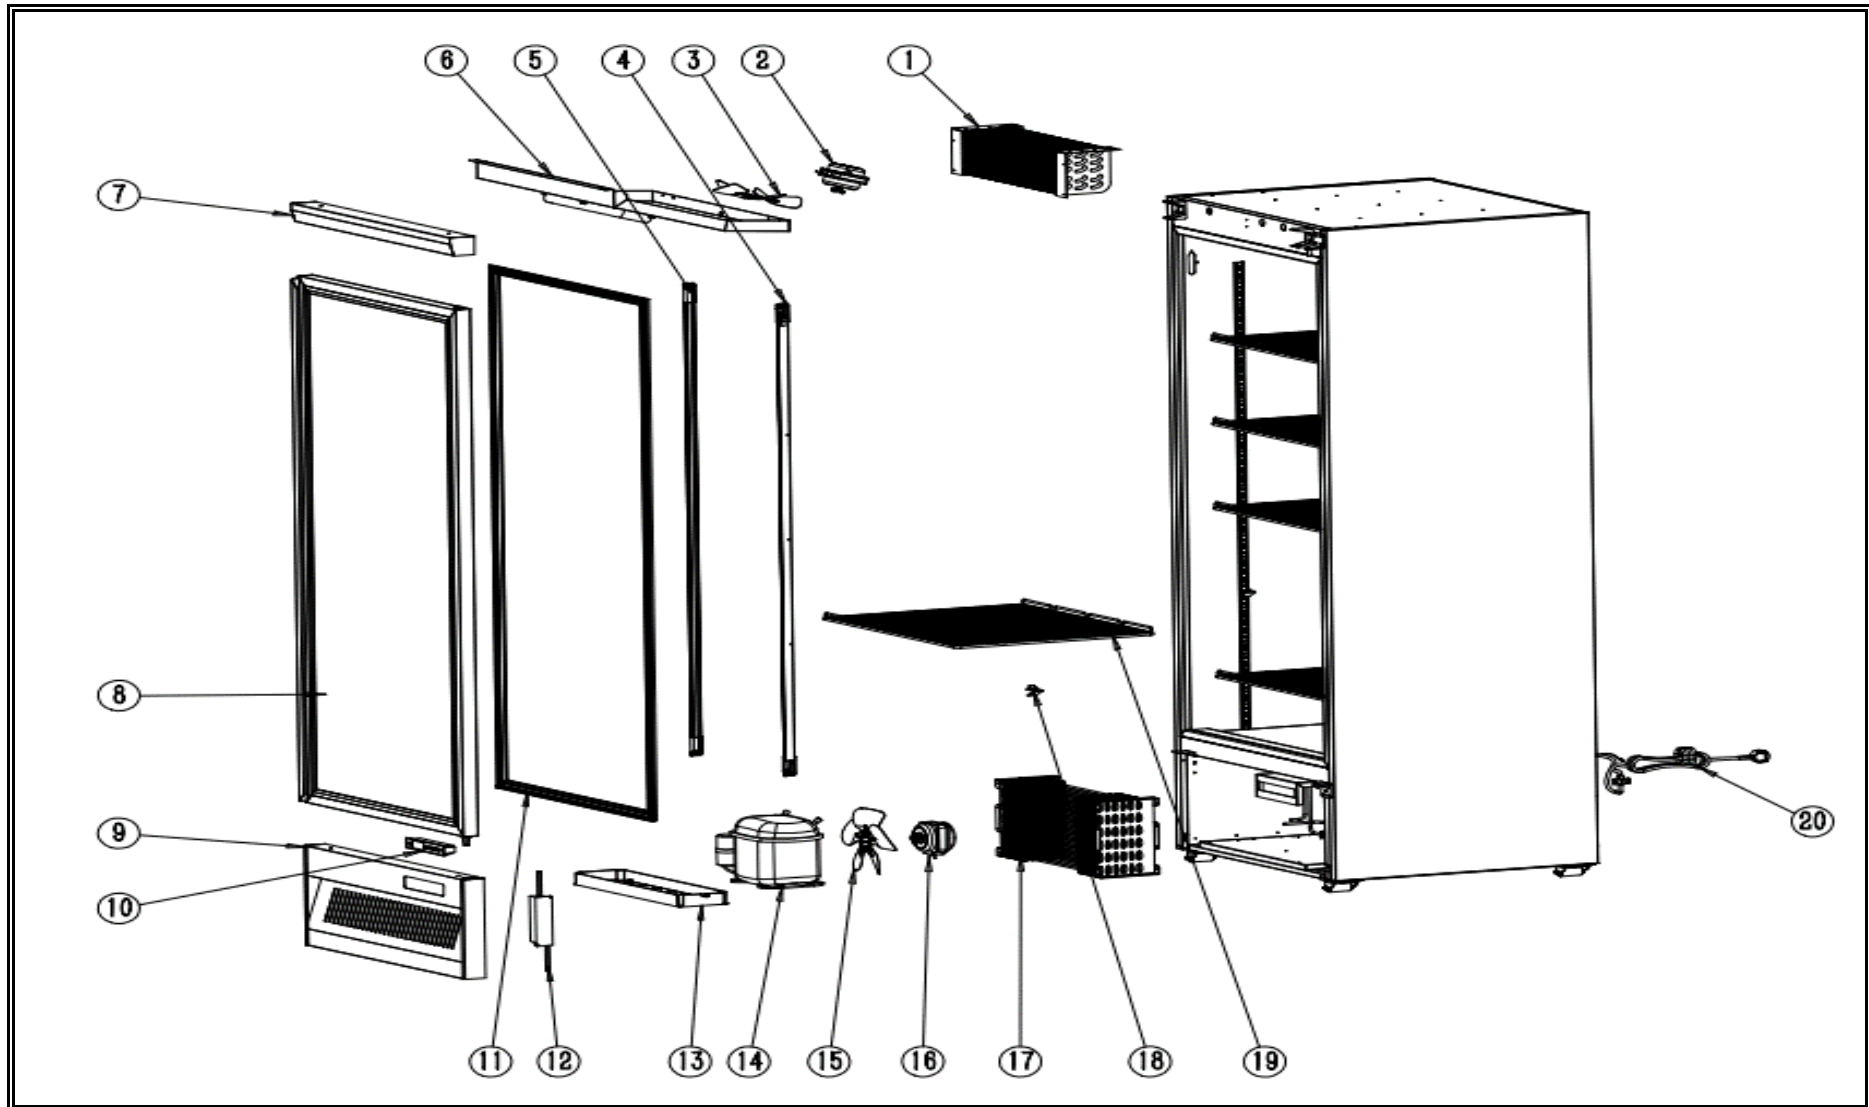

7455.2212

R290

Onderdelen informatie
Erzatzteil information
Spare part information
Information de pièces

POS:	Art.No.:	Omschrijving:	Aantal:
1	CS9338.2956	Evaporator	1
2	CS9390.1425	Evaporator fan motor	1
3	CS9338.1885	Evaporator fan blade	1
4	CS9338.2260	LED light left	1
5	CS9338.2264	LED light right	1
6		Evaporator fan motor cover panel	1
7		Top decoration panel	1
8		Glass door	1
9	CS9338.2784	Door seal	1
10		Front grill	1
11	CS9390.2410	Digital controller	1
12	CS9390.2770	Compressor	1
13	CS9390.1425	Condenser fan motor	1
14		Water tray	1
15	CS9338.1885	Condenser fan blade	1
16	CS9338.2308	Led light driver	1
17	CS9338.2252	Condenser	1
18	CS7455.2225	Kclip	23
19	CS7455.2284	Shelf	5
20	CS9392.0830	Power cable	1